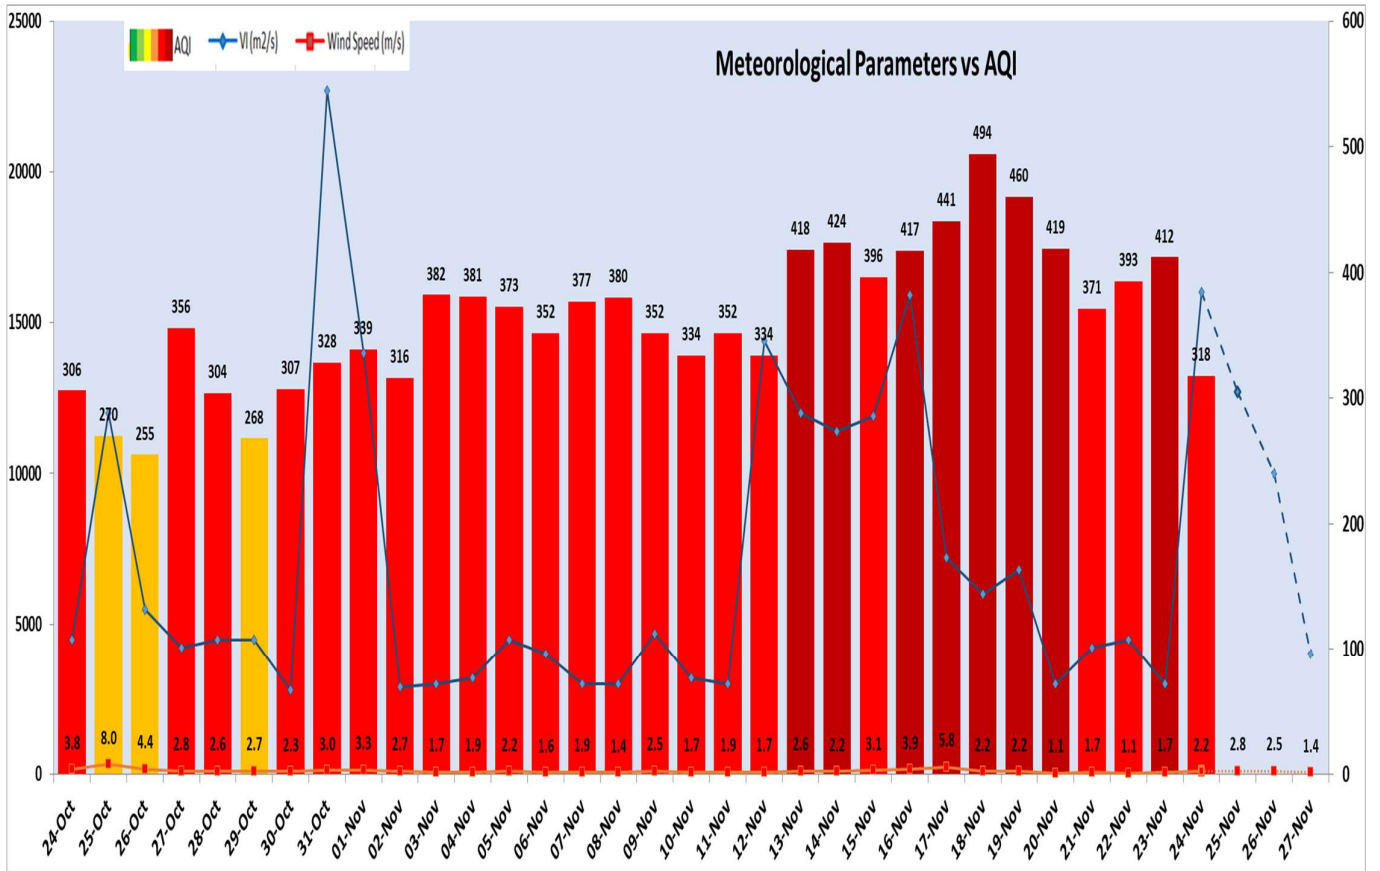

Delhi Temperature in (°C) *		
Date	Minimum	Maximum
21-11-2024	10.2	26.8
22-11-2024	11.0	27.0
23-11-2024	11.4	27.2
24-11-2024	12.0	29.4

* Source – IMD (08:30 hrs.)

*Hotspots for Today				
City	Station Name	AQI value	Air Quality	Prominent Pollutant
Delhi	Anand Vihar, Delhi - DPCC	371	Very Poor	PM_{2.5}
	Nehru Nagar, Delhi - DPCC	366	Very Poor	PM_{2.5}
	Wazirpur, Delhi - DPCC	365	Very Poor	PM_{2.5}
	Jahangirpuri, Delhi - DPCC	360	Very Poor	PM_{2.5}
	Vivek Vihar, Delhi - DPCC	360	Very Poor	PM_{2.5}
Faridabad	Sector 11, Faridabad - HSPCB	293	Poor	PM_{2.5}
Gurugram	NISE Gwal Pahari, Gurugram - IMD	269	Poor	PM_{2.5}
Ghaziabad	Loni, Ghaziabad - UPPCB	312	Very Poor	PM_{2.5}
	Sanjay Nagar, Ghaziabad - UPPCB	275	Poor	PM_{2.5}
Greater Noida	Knowledge Park - III, Greater Noida - UPPCB	259	Poor	PM_{2.5}
Noida	Sector - 62, Noida - IMD	311	Very Poor	PM_{2.5}