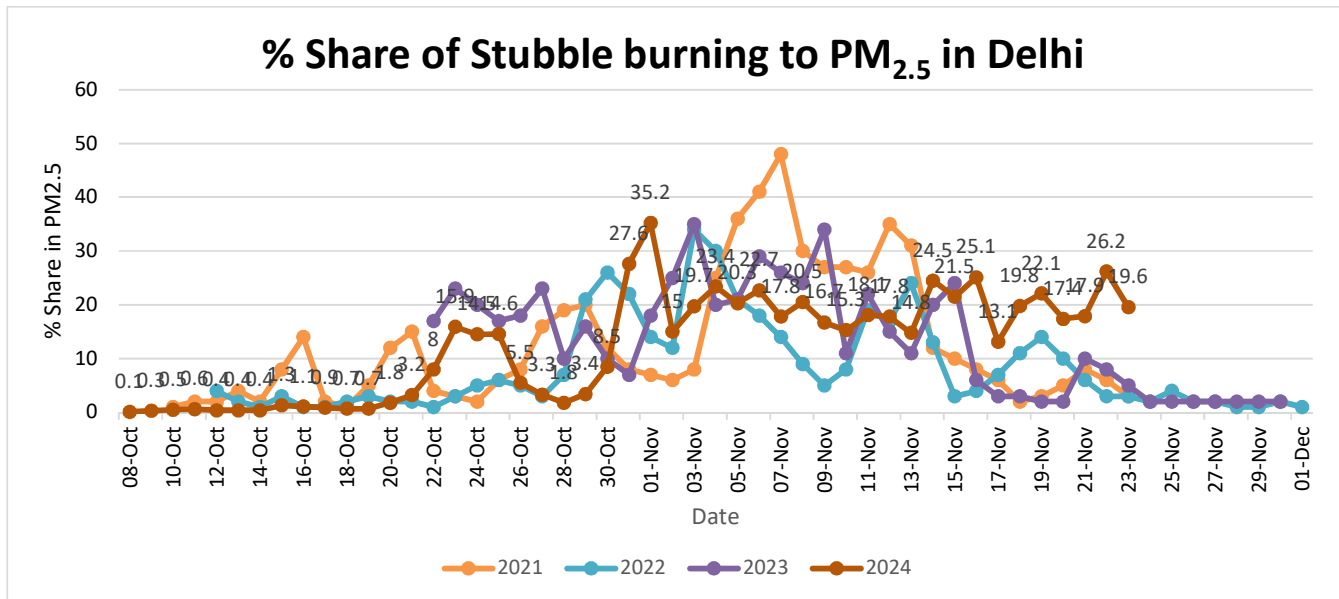

Forecast by IITM (Delhi) :			
	Nov 25, 2024	Nov 26, 2024	Nov 27, 2024
AQI Category	Very Poor	Very Poor	Very Poor

Wind Forecast for Delhi :					
	Wind speed (at surface) in km/h		Wind speed (at 900 m) in km/h	Wind Direction	
	As per IMD (range)	As per windy.com (at 16:00 hrs.)	As per windy.com (at 16:00hrs)	As per IMD	As per windy.com at 900m
Nov 25, 2024	06-14	07	26	NW	NW
Nov 26, 2024	04-14	07	25	VAR	NW
Nov 27, 2024	02-08	03	17	VAR	NW

IMD Alert for Tomorrow (25.11.2024):

The air quality is likely to be in Very Poor category on 25.11.2024 to 27.11.2024. The predominant surface wind is likely to be from northwest direction with speed less than 08 kmph during morning hours. Smog/ shallow to moderate fog is likely in the morning. The wind speed will increase thereafter becoming less than 12 kmph from northwest direction during afternoon. It will decrease thereafter becoming less than 08 kmph from northwest direction during evening and night. Smog/ shallow fog is likely in the evening/night and mainly clear sky on 25.11.2024. Ventilation index is likely to be 12700 m²/s.

Date	Punjab		Haryana	
	No. of AFE on the day	Total AFE since September 15	No. of AFE on the day	Total AFE since September 15
23.11.2024	162	10605	53	1263
23.11.2023	205	36323	23	2262
23.11.2022	140	49744	27	3549

% Share of Stubble burning to PM_{2.5} in Delhi	
23.11.2024	*As per IITM, the impact of stubble burning is ~ 19.6 %