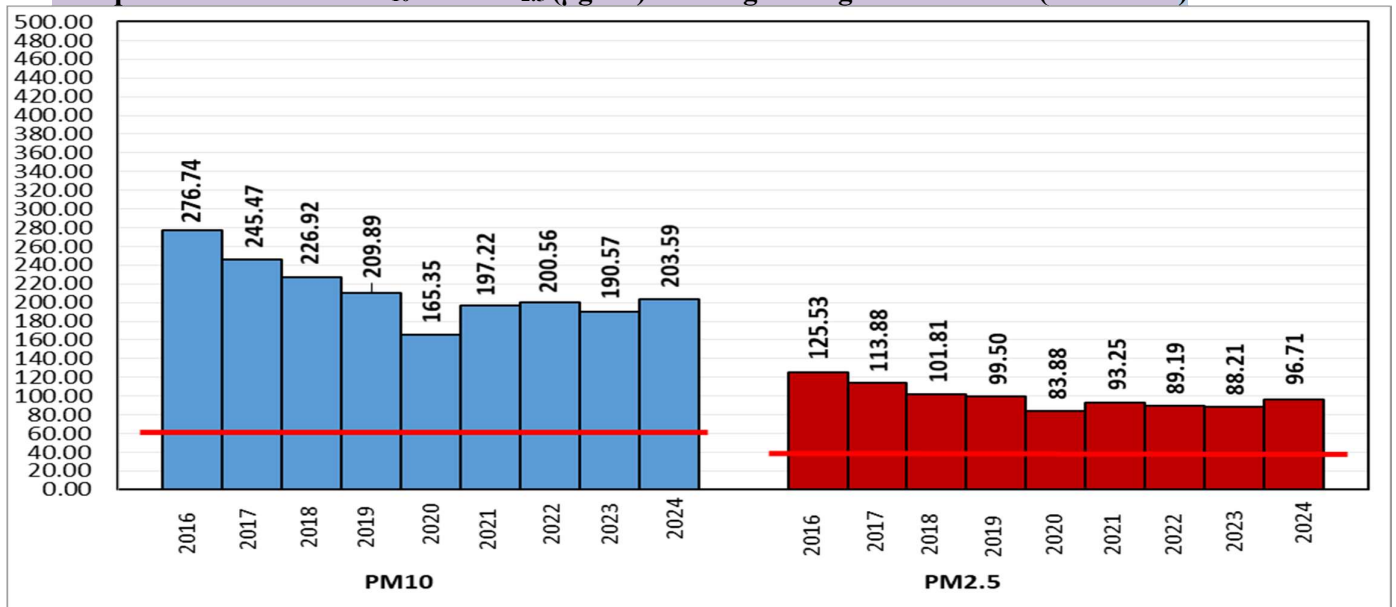

▪ Air Quality Index (AQI) (Average of past 24 hours at 4 PM) in comparison with last two years

	2024			2023			2022		
	Air Quality	AQI Value	Prominent Pollutant	Air Quality	AQI Value	Prominent Pollutant	Air Quality	AQI Value	Prominent Pollutant
Delhi	Very Poor	318↓	PM_{2.5}	Severe	415↑	PM_{2.5},PM₁₀	Poor	213↓	PM₁₀,PM_{2.5}
Faridabad	Poor	279↓	PM_{2.5}	Severe	415↑	PM₁₀,PM_{2.5}	Poor	209↑	PM_{2.5}
Ghaziabad	Poor	252↓	PM_{2.5}	Severe	401↑	PM₁₀,PM_{2.5}	Moderate	166↓	PM₁₀
Greater Noida	Poor	250↓	PM_{2.5}	Very Poor	365↑	PM_{2.5}	Moderate	197↓	PM₁₀
Gurugram	Poor	207↓	PM_{2.5}	Very Poor	335↑	PM₁₀,PM_{2.5}	Poor	216↑	PM_{2.5}
Noida	Poor	243↓	PM_{2.5}	Very Poor	367↑	PM_{2.5},PM₁₀	Moderate	169↓	PM_{2.5}

*Data available for 38(2024), 38(2023), 36(2022) stations in Delhi today. # ↑,↓ arrows indicate a decrease/increase as compared to the value on the previous day.

▪ Comparative status of AQI - Delhi from 01 January to 24 Nov 2016-2024

Category	Year	2016	2017	2018	2019	2020	2021	2022	2023	2024	2016	2017	2018	2019	2020	2021	2022	2023	2024	
	No. of days	317	328	328	328	329	328	328	328	329										
Good (0-50)		0	2	0	2	5	1	3	1	0										
Satisfactory (51-100)		23	45	53	57	95	72	65	60	66	110	149	158	175	225	197	160	206	201	
Moderate (101-200)		87	102	105	116	125	124	92	145	135										
Poor (201-300)		116	106	108	94	63	69	126	72	60										
Very Poor (301-400)		73	65	50	43	31	48	38	38	57	207	179	170	153	104	131	168	122	128	
Severe (>401)		18	8	12	16	10	14	4	12	11										

▪ Comparative status of PM₁₀ and PM_{2.5} (µg/m³) running average – Till Nov 23(2016-2024)

*Red line shows the annual average concentration standards for PM₁₀ and PM_{2.5}.

▪ Daily Average of Particulates in Delhi (24 hourly average value; from 06:00am of 23.11.24 to 06:00 am of 24.11.24)

Date ↓ / parameter →	PM_{2.5} (µg/m³)	PM₁₀ (µg/m³)
23-Nov-2024	220↓	381↓