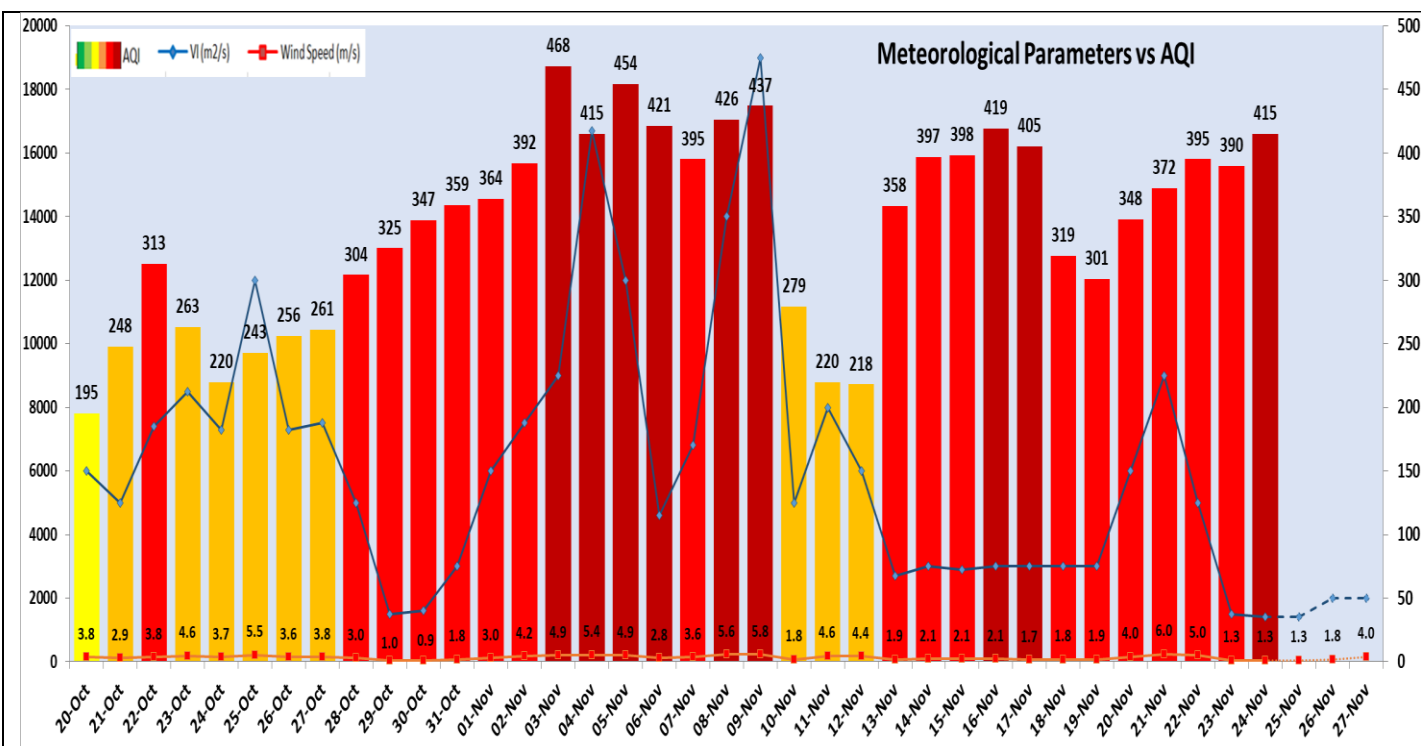

Hotspots for Today:

*Details given below

Delhi	Jahangirpuri, Bawana, Rohini, Wazirpur, Nehru Nagar	Ghaziabad	Indirapuram, Loni
Faridabad	New Industrial Town, Sector- 16A	Greater Noida	Knowledge Park - V
Gurugram	Sector-51	Noida	Sector - 62, Sector - 125

Forecast by IITM (Delhi):

	Nov 25, 2023	Nov 26, 2023	Nov 27, 2023
AQI Category	Severe	Very Poor	Very Poor

Wind Forecast for Delhi:

	Wind speed (at surface) in km/h		Wind speed (at 900 m) in km/h	Wind Direction	
	As per IMD (range)	As per windy.com (at 16:00 hrs.)	As per windy.com (at 16:00hrs)	As per IMD	As per windy.com at 900m
Nov 25. 2023	04	05	03	E	E
Nov 26. 2023	04-06	05	14	NE/SE	SE
Nov 27. 2023	04-12	03	28	NE/NW	E

IMD Alert for Tomorrow (25.11.2023):

The air quality is likely to be in Severe category from 24.11.2023 to 25.11.2023. The predominant surface wind is likely to be calm during day time and coming from East directions with wind speed upto 04 kmph, partly cloudy sky and shallow fog in the morning on 25.11.2023. Ventilation index is likely to be 1400 m²/s.

Active Fire Events (AFE):

Date	Punjab		Haryana	
	Nos. on the day	Total since September 15	Nos. on the day	Total since September 15
23.11.2023	205	36323	23	2262
23.11.2022	140	49744	27	3549
23.11.2021	91	71181	59	6792

*As per IITM, the impact of stubble burning is ~5%↓