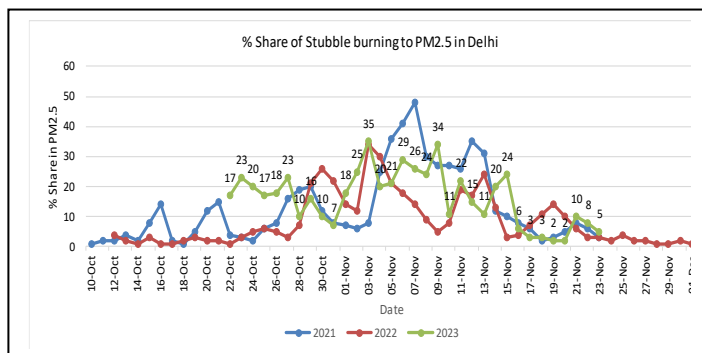

Hotspots for Today:

*Details given below

Delhi	Jahangirpuri, Bawana, Rohini, Wazirpur, Nehru Nagar	Ghaziabad	Indirapuram, Loni
Faridabad	New Industrial Town, Sector- 16A	Greater Noida	Knowledge Park - V
Gurugram	Sector-51	Noida	Sector - 62, Sector - 125

Forecast by IITM (Delhi):

	Nov 25, 2023	Nov 26, 2023	Nov 27, 2023
AQI Category	Severe	Very Poor	Very Poor

Wind Forecast for Delhi:

	Wind speed (at surface) in km/h		Wind speed (at 900 m) in km/h	Wind Direction	
	As per IMD (range)	As per windy.com (at 16:00 hrs.)	As per windy.com (at 16:00hrs)	As per IMD	As per windy.com at 900m
Nov 25. 2023	04	05	03	E	E
Nov 26. 2023	04-06	05	14	NE/SE	SE
Nov 27. 2023	04-12	03	28	NE/NW	E

IMD Alert for Tomorrow (25.11.2023):

The air quality is likely to be in Severe category from 24.11.2023 to 25.11.2023. The predominant surface wind is likely to be calm during day time and coming from East directions with wind speed upto 04 kmph, partly cloudy sky and shallow fog in the morning on 25.11.2023. Ventilation index is likely to be 1400 m²/s.

Active Fire Events (AFE):

Date	Punjab		Haryana	
	Nos. on the day	Total since September 15	Nos. on the day	Total since September 15
23.11.2023	205	36323	23	2262
23.11.2022	140	49744	27	3549
23.11.2021	91	71181	59	6792

*As per IITM, the impact of stubble burning is ~5%↓