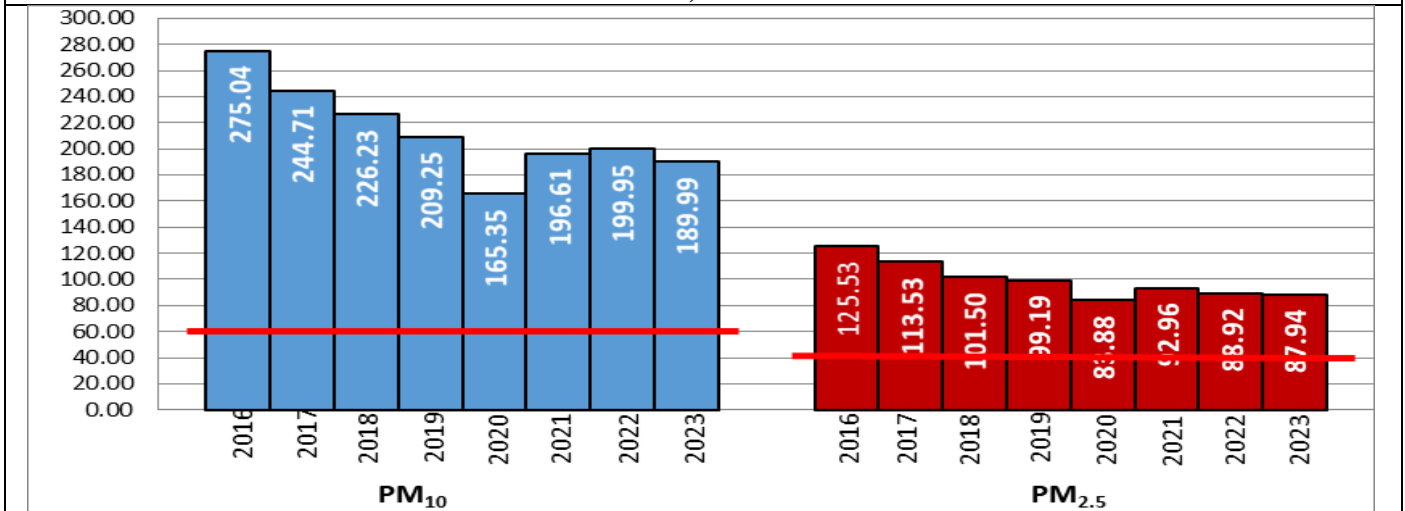

*Data available for 38(2023), 36(2022), 37(2021) stations in Delhi today. # ↑, ↓ arrows indicate a decrease/increase as compared to the value on the previous day.

Comparative status of AQI - Delhi from 01 January to 24 November 2016-2023

Category	Year	2016	2017	2018	2019	2020	2021	2022	2023	2016	2017	2018	2019	2020	2021	2022	2023
	No. of days	317	328	328	328	329	328	328	328	207	177	171	153	104	131	168	122
Good (0-50)		0	2	0	2	4	1	3	1	110	151	157	175	225	197	160	206
Satisfactory (51-100)		24	45	53	58	96	72	65	60	110	151	157	175	225	197	160	206
Moderate (101-200)		86	104	104	115	125	124	92	145	110	151	157	175	225	197	160	206
Poor (201-300)		116	104	107	94	63	70	126	72	207	177	171	153	104	131	168	122
Very Poor (301-400)		73	66	52	43	31	47	38	38	207	177	171	153	104	131	168	122
Severe (>401)		18	7	12	16	10	14	4	12	207	177	171	153	104	131	168	122

Comparative status of PM₁₀ and PM_{2.5} (µg/m³) running average - Till November 23 (2016-2023)

*Red line shows the annual average concentration standards for PM₁₀ and PM_{2.5}.

Daily Average of Particulates in Delhi

Date ↓ / parameter →	PM_{2.5} (µg/m³)	PM₁₀ (µg/m³)
23- November -2023	260 ↑	428 ↑