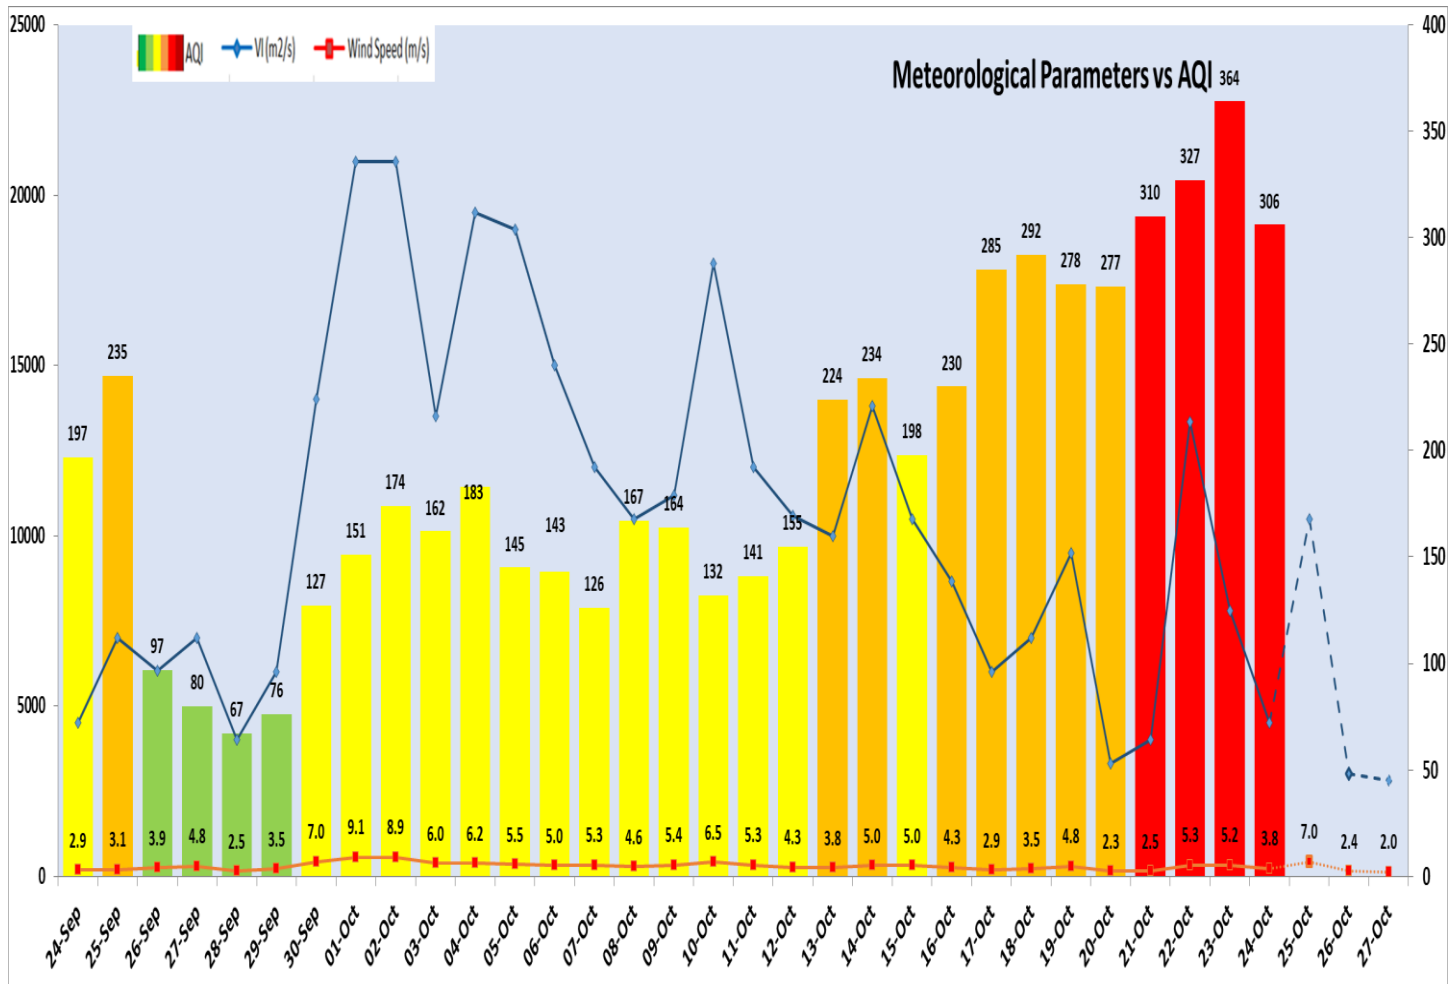

Delhi Temperature in (°C)

Date	Minimum	Maximum
21-10-2024	20.4	35.8
22-10-2024	20.4	34.7
23-10-2024	20.5	34.0
24-10-2024	20.7	33.1

*Hotspots for Today				
City	Station Name	AQI value	Air Quality	Prominent Pollutant
Delhi	Anand Vihar, Delhi - DPCC	363	Very Poor	PM₁₀
	NSIT Dwarka, Delhi - CPCB	356	Very Poor	PM₁₀
	Jahangirpuri, Delhi - DPCC	349	Very Poor	PM₁₀
	Bawana, Delhi - DPCC	348	Very Poor	PM_{2.5}
	R K Puram, Delhi - DPCC	346	Very Poor	PM_{2.5}
Faridabad	New Industrial Town, Faridabad - HSPCB	169	Moderate	PM₁₀
	Sector 30, Faridabad - HSPCB	148	Moderate	PM_{2.5}
Gurugram	Sector-51, Gurugram - HSPCB	264	Poor	PM_{2.5}
Ghaziabad	Loni, Ghaziabad - UPPCB	301	Very Poor	PM_{2.5}
Greater Noida	Knowledge Park - V, Greater Noida - UPPCB	234	Poor	PM_{2.5}
Noida	Sector - 62, Noida - IMD	282	Poor	PM_{2.5}
	Sector-1, Noida - UPPCB	183	Moderate	PM_{2.5}