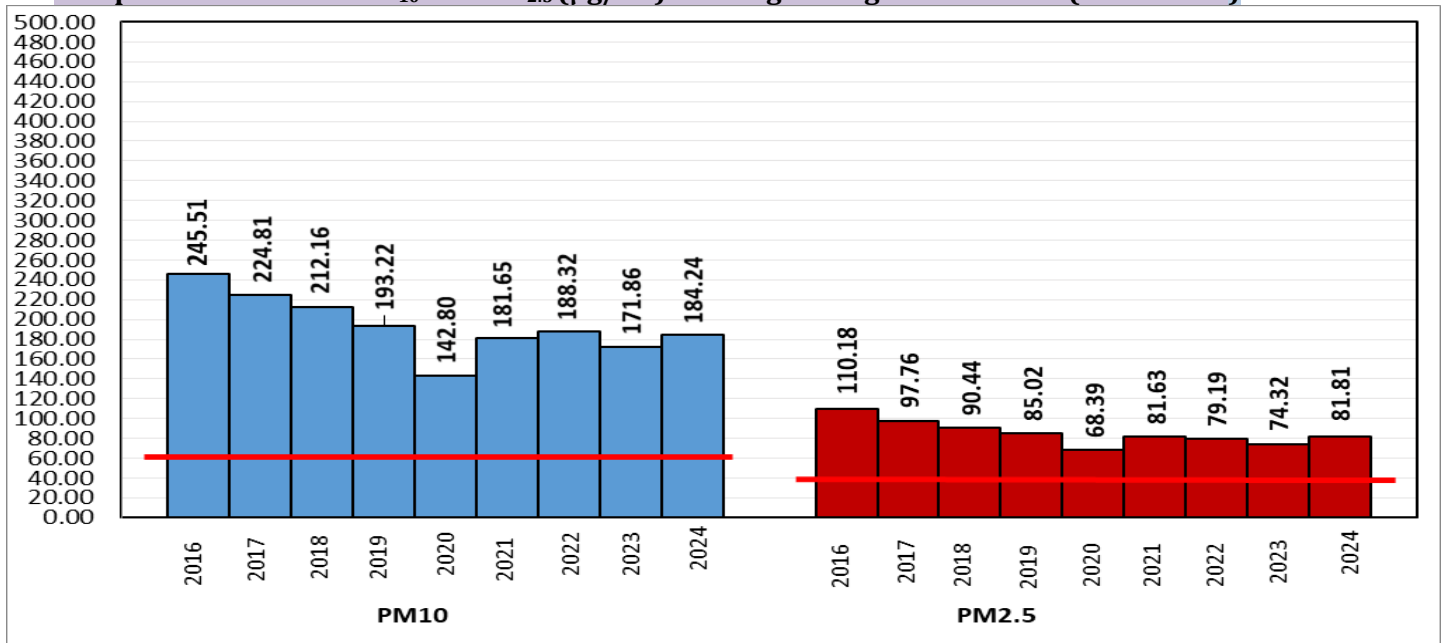

2024			2023			2022		
	Air Quality	AQI Value	Prominent Pollutant	Air Quality	AQI Value	Prominent Pollutant	Air Quality	AQI Value	Prominent Pollutant
Delhi	Very Poor	306↓	PM₁₀	Poor	220↓	CO, PM_{2.5}	Very Poor	312↑	PM₁₀, PM_{2.5}
Faridabad	Moderate	142↓	PM₁₀, PM_{2.5}	Moderate	179↓	PM₁₀	Poor	254↑	PM_{2.5}
Ghaziabad	Poor	272↓	PM_{2.5}	Poor	218↓	PM_{2.5}, O₃	Poor	300↑	PM₁₀, PM_{2.5}
Greater Noida	Poor	214↓	PM_{2.5}	Poor	248↓	PM_{2.5}	Poor	274↑	PM_{2.5}
Gurugram	Poor	239↓	PM_{2.5}	Moderate	158↓	PM_{2.5}	Very Poor	322↑	PM_{2.5}
Noida	Moderate	169↓	PM₁₀, PM_{2.5}	Moderate	170↓	PM₁₀	Very Poor	305↑	PM₁₀, PM_{2.5}

*Data available for 33(2024), 34(2023), 35(2022) stations in Delhi today. # ↑, ↓ arrows indicate a decrease/increase as compared to the value on the previous day.

Comparative status of AQI - Delhi from 01 January to 24 Oct 2016-2024

Category	Year	2016	2017	2018	2019	2020	2021	2022	2023	2024	2016	2017	2018	2019	2020	2021	2022	2023	2024	
	No. of days	286	297	297	297	298	297	297	297	298	2016	2017	2018	2019	2020	2021	2022	2023	2024	
Good (0–50)		0	2	0	2	5	1	3	1	0										
Satisfactory (51–100)		23	45	53	57	95	71	65	60	66	110	149	157	175	224	195	160	206	201	
Moderate (101–200)		87	102	104	116	124	123	92	145	135										
Poor (201–300)		113	103	102	85	54	62	114	66	57										
Very Poor (301–400)		56	44	32	30	18	34	22	22	37	176	148	140	122	74	102	137	91	97	
Severe (>401)		7	1	6	7	2	6	1	3	3										

Comparative status of PM₁₀ and PM_{2.5} (µg/m³) running average - Till Oct 23 (2016-2024)

*Red line shows the annual average concentration standards for PM₁₀ and PM_{2.5}.

Daily Average of Particulates in Delhi (24 hourly average value; from 06:00am of 23.10.24 to 06:00 am of 24.10.24)

Date ↓ / parameter →	PM_{2.5} (µg/m³)	PM₁₀ (µg/m³)
23-Oct -2024	186↓	328↓