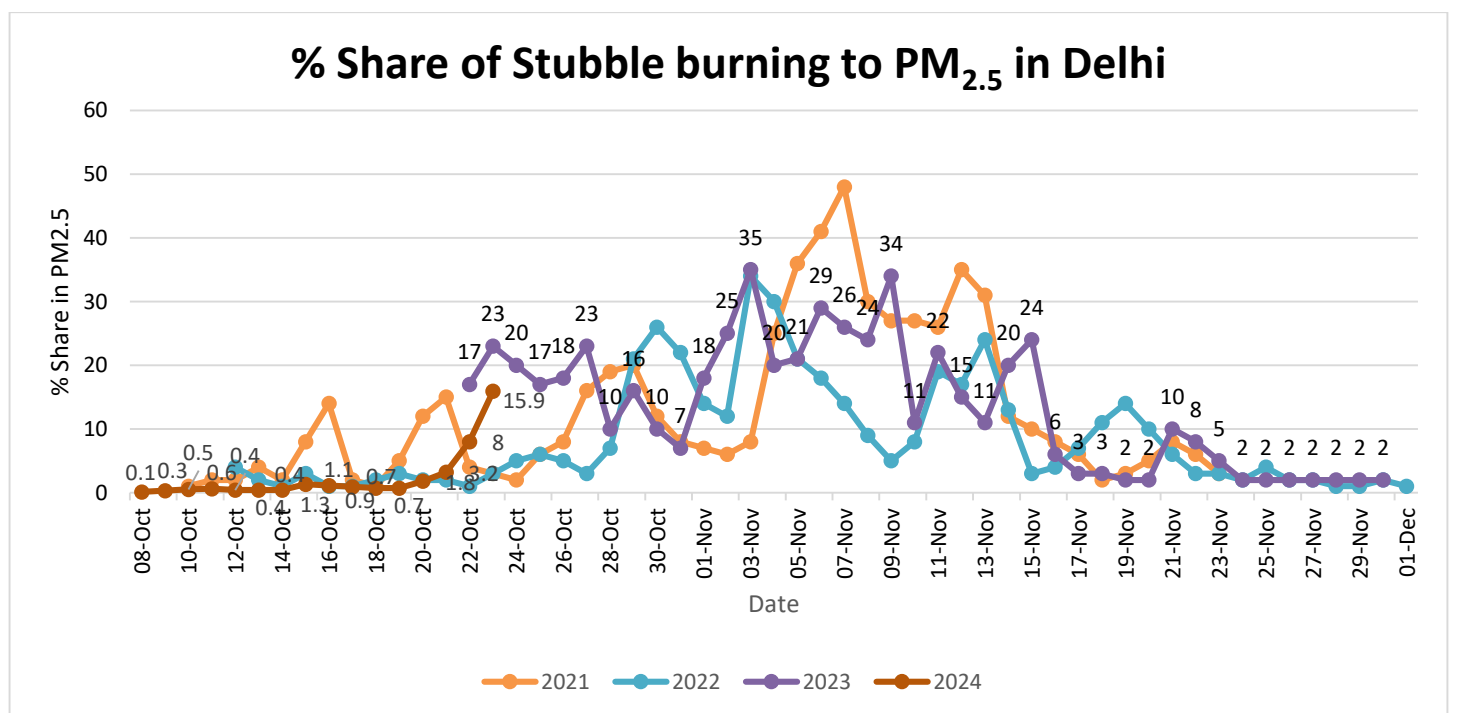

Hotspots for Today: *Details given below

Delhi	Anand Vihar, NSIT Dwarka, Jahangirpuri, Bawana, R K Puram	Ghaziabad	Loni
Faridabad	New Industrial Town, Sector 30	Greater Noida	Knowledge Park – V
Gurugram	Sector -51	Noida	Sector – 62, Sector - 1

Forecast by IITM(Delhi):

	Oct 25, 2024	Oct 26, 2024	Oct 27, 2024
AQI Category	Poor	Very Poor	Very Poor

Wind Forecast for Delhi:

	Wind speed (at surface) in km/h		Wind speed (at 900 m) in km/h	Wind Direction	
	As per IMD (range)	As per windy.com (at 16:00 hrs.)	As per windy.com (at 16:00hrs)	As per IMD	As per windy.com at 900m
Oct 25, 2024	04-18	08	33	NW/NE	NW
Oct 26, 2024	04-08	08	22	NE/SE	NW
Oct 27, 2024	10-12	02	02	SE	N

IMD Alert for Tomorrow (25.10.2024):

The air quality is likely to be in Poor category on 25.10.2024. The predominant surface wind is likely to be Northwest/Northeast directions in Delhi with wind speed 04-18 kmph and mainly clear sky on 25.10.2024. Ventilation index is likely to be 10500 m²/s.

Active Fire Events (AFE):

Date	Punjab		Haryana	
	No. of AFE on the day	Total AFE since September 15	No. of AFE on the day	Total AFE since September 15
23.10.2024	57	1638	15	680
23.10.2023	152	1946	29	743
23.10.2022	902	4598	217	1110

% Share of Stubble burning to PM_{2.5} in Delhi

23.10.2024 *As per IITM, the impact of stubble burning is ~ 15.9 %