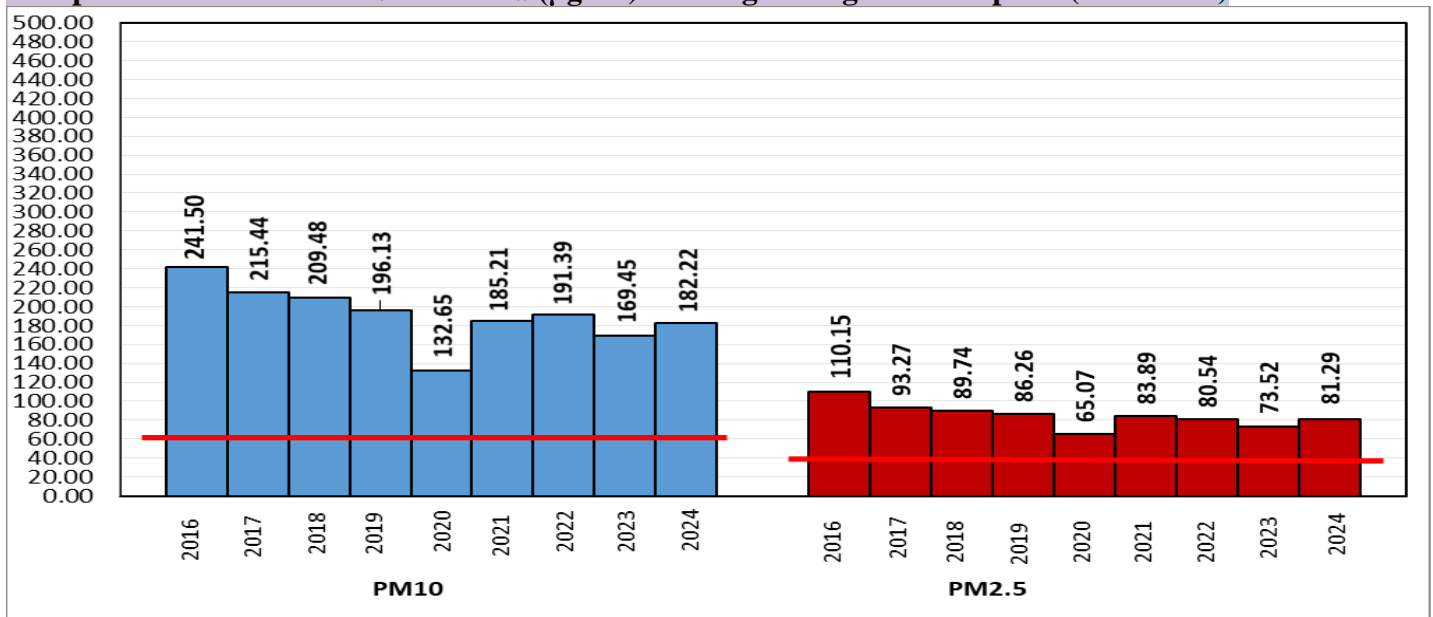

2024			2023			2022		
	Air Quality	AQI Value	Prominent Pollutant	Air Quality	AQI Value	Prominent Pollutant	Air Quality	AQI Value	Prominent Pollutant
Delhi	Moderate	197↑	O₃, PM₁₀, PM_{2.5}	Moderate	134↑	PM_{2.5}, PM₁₀	Satisfactory	54↓	CO, NO₂
Faridabad	Satisfactory	75↑	PM_{2.5}	Moderate	120↑	PM₁₀, PM_{2.5}	Good	50↑	PM₁₀, SO₂
Ghaziabad	Poor	262↑	O₃, PM_{2.5}	Moderate	153↑	PM_{2.5}	Satisfactory	64↓	PM_{2.5}, CO
Greater Noida	Poor	236↑	PM₁₀, PM_{2.5}	Poor	211↑	PM₁₀, O₃	Good	41↓	CO
Gurugram	Satisfactory	71↓	PM_{2.5}	Moderate	192↓	PM_{2.5}	Satisfactory	74↑	PM_{2.5}, PM₁₀
Noida	Poor	210↑	PM₁₀, PM_{2.5}	-	-	-	Satisfactory	54↓	PM_{2.5}, CO, SO₂

*Data available for 36(2024), 36(2023), 29(2022) stations in Delhi today. # ↑, ↓ arrows indicate a decrease/increase as compared to the value on the previous day.

Comparative status of AQI - Delhi from 01 January to 24 Sept 2016-2024

Category	Year	2016	2017	2018	2019	2020	2021	2022	2023	2024	2016	2017	2018	2019	2020	2021	2022	2023	2024	
	No. of days	256	267	267	267	268	267	267	267	268	2016	2017	2018	2019	2020	2021	2022	2023	2024	
Good (0–50)		0	2	0	2	5	0	1	1	0										
Satisfactory (51–100)		23	44	50	47	95	65	59	59	62	100	140	146	159	212	168	140	187	183	
Moderate (101–200)		77	94	96	110	112	103	80	127	121										
Poor (201–300)		96	91	87	74	39	59	105	56	49										
Very Poor (301–400)		54	36	28	27	15	34	21	21	33	156	127	121	108	56	99	127	80	85	
Severe (>401)		6	0	6	7	2	6	1	3	3										

Comparative status of PM₁₀ and PM_{2.5} (µg/m³) running average – Till Sept 23 (2016-2024)

*Red line shows the annual average concentration standards for PM₁₀ and PM_{2.5}.

▪ Daily Average of Particulates in Delhi (24 hourly average value; from 06:00am of 23.09.24 to 06:00 am of 24.09.24)

Date ↓ / parameter →	PM_{2.5} (µg/m³)	PM₁₀ (µg/m³)
23- Sept -2024	90↑	182↑