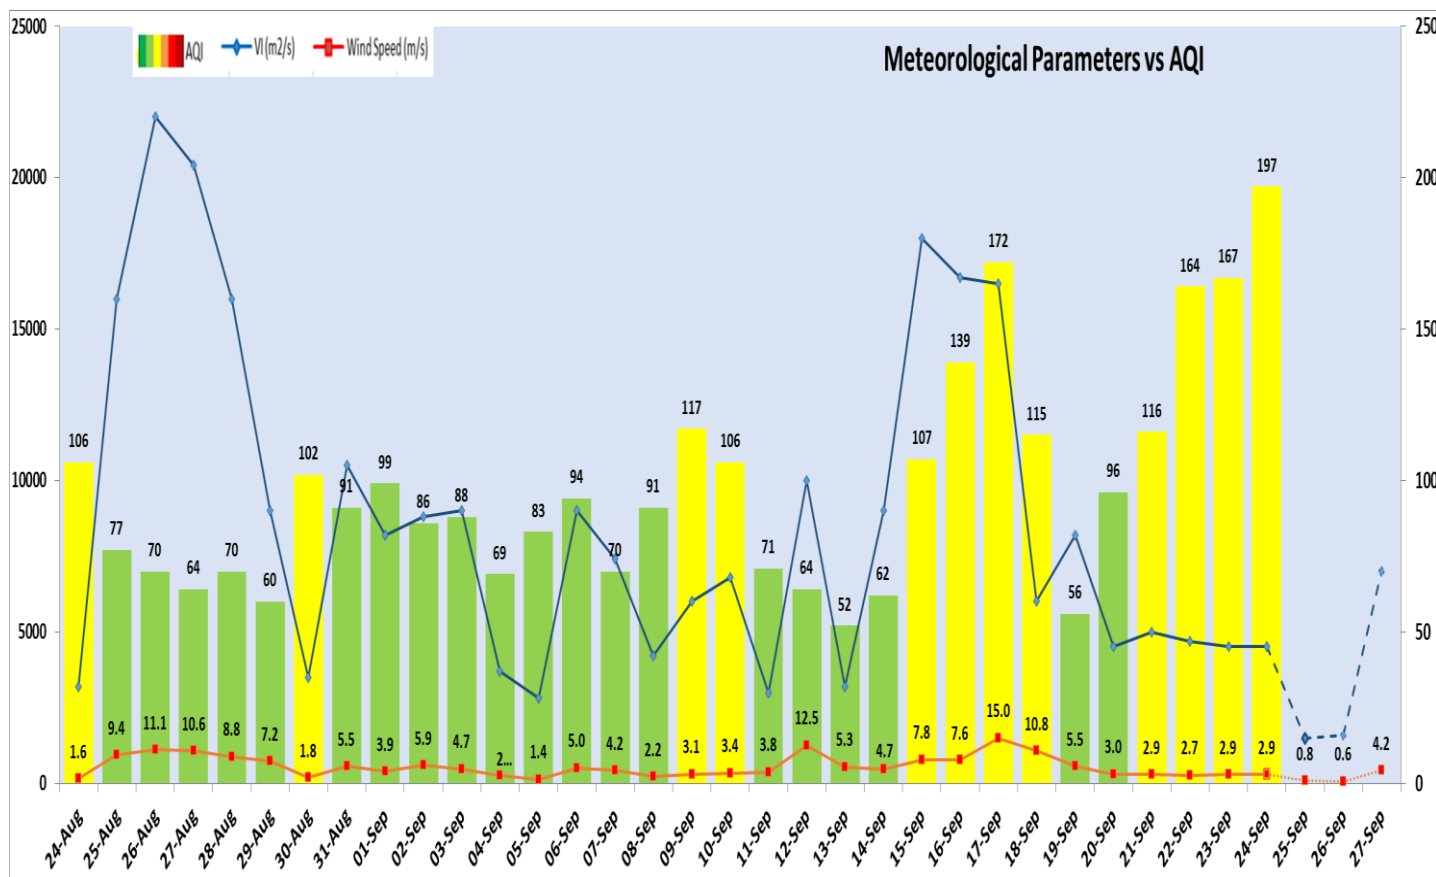

Hotspots for Today:

*Details given below

Delhi	Nehru Nagar, New Moti Bagh, Jahangirpuri, Punjabi Bagh, Burari Crossing	Ghaziabad	Vasundhara, Loni
Faridabad	Sector 11	Greater Noida	Knowledge Park - III
Gurugram	Vikas Sadan	Noida	Sector-116, Sector - 125, Sector-1

Forecast by IITM(Delhi):

	Sept 25, 2024	Sept 26, 2024	Sept 27, 2024
AQI Category	Moderate	Moderate	Moderate

Wind Forecast for Delhi:

	Wind speed (at surface) in km/h		Wind speed (at 900 m) in km/h	Wind Direction	
	As per IMD (range)	As per windy.com (at 16:00 hrs.)	As per windy.com (at 16:00hrs)	As per IMD	As per windy.com at 900m
Sept 25, 2024	08-12	07	11	E/SE	E
Sept 26, 2024	16-20	14	23	E	E
Sept 27, 2024	16-20	12	29	ESE	E

IMD Alert for Tomorrow (25.09.2024):

The air quality is likely to remain in Moderate category from 25.09.2024 to 27.09.2024. The predominant surface wind is likely to be coming from East/Southeast directions in Delhi with wind speed 08-12 kmph and generally cloudy sky and very light rain on 25.09.2024. Ventilation index is likely to be 1500 m²/s.

Active Fire Events (AFE):

Date	Punjab		Haryana	
	No. of AFE on the day	Total AFE since September 15	No. of AFE on the day	Total AFE since September 15
23.09.2024	6	69	12	46
23.09.2023	1	8	3	12
23.09.2022	3	139	0	1