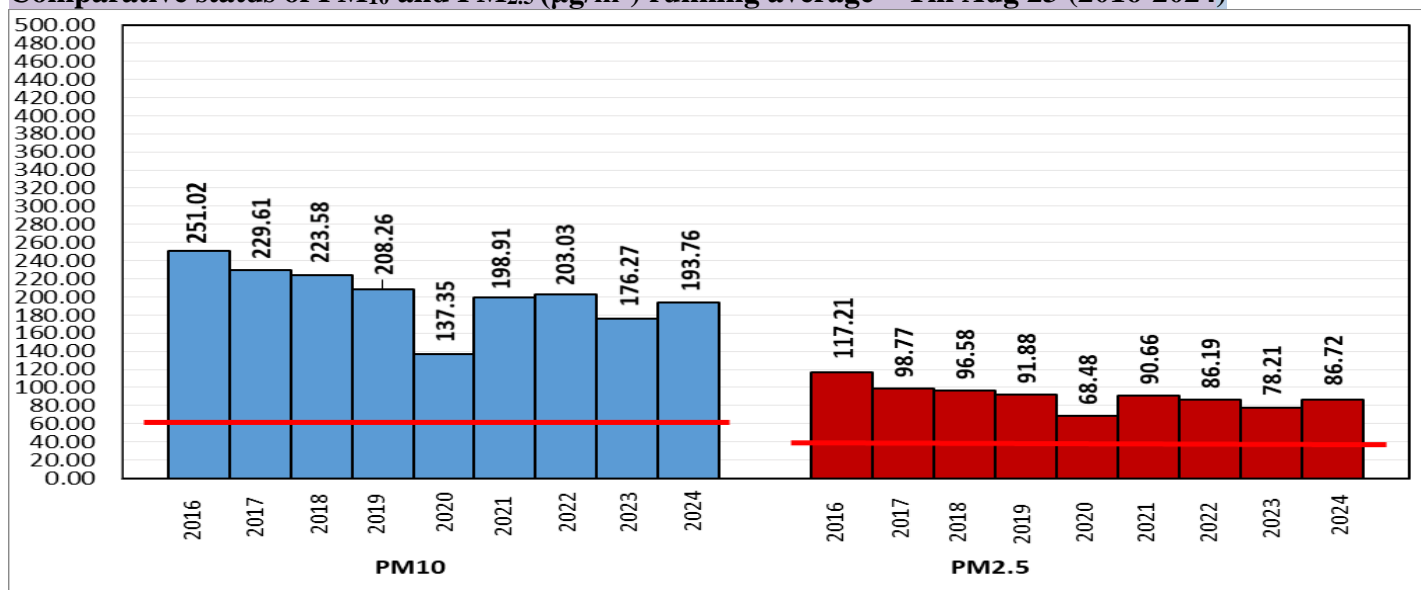

2024			2023			2022		
	Air Quality	AQI Value	Prominent Pollutant	Air Quality	AQI Value	Prominent Pollutant	Air Quality	AQI Value	Prominent Pollutant
Delhi	Moderate	106↑	PM_{2.5}, PM₁₀	Satisfactory	85↑	PM₁₀	Satisfactory	63↓	CO, NO₂, PM₁₀
Faridabad	Moderate	124↑	PM_{2.5}, PM₁₀	Satisfactory	73↓	PM₁₀, PM_{2.5}	Moderate	132↓	O₃, PM₁₀
Ghaziabad	Moderate	101↑	PM_{2.5}, PM₁₀	Satisfactory	76↑	PM₁₀	Satisfactory	63↓	PM₁₀, CO
Greater Noida	Moderate	176↑	PM₁₀	Satisfactory	80↑	PM₁₀	Satisfactory	64↓	PM₁₀, CO
Gurugram	Moderate	108↑	PM_{2.5}	Moderate	117↑	PM_{2.5}, CO	Satisfactory	56↓	O₃, PM₁₀
Noida	Moderate	121↑	PM_{2.5}, PM₁₀	Satisfactory	76↑	CO	Good	40↓	PM₁₀, CO

*Data available for 36(2024), 36(2023), 35(2022) stations in Delhi today. # ↑, ↓ arrows indicate a decrease/increase as compared to the value on the previous day.

Comparative status of AQI - Delhi from 01 January to 24 Aug 2016-2024

Category	Year	2016	2017	2018	2019	2020	2021	2022	2023	2024	2016	2017	2018	2019	2020	2021	2022	2023	2024	
	No. of days	225	236	236	236	237	236	236	236	237	74	110	116	128	181	137	109	156	152	
Good (0–50)		0	2	0	2	4	0	0	0	0										
Satisfactory (51–100)		15	32	34	32	81	40	49	50	42										
Moderate (101–200)		59	76	82	94	96	97	60	106	110										
Poor (201–300)		91	90	86	74	39	59	105	56	49										
Very Poor (301–400)		54	36	28	27	15	34	21	21	33	151	126	120	108	56	99	127	80	85	
Severe (>401)		6	0	6	7	2	6	1	3	3										

Comparative status of PM₁₀ and PM_{2.5} (µg/m³) running average – Till Aug 23 (2016-2024)

*Red line shows the annual average concentration standards for PM₁₀ and PM_{2.5}.

▪ Daily Average of Particulates in Delhi (24 hourly average value; from 06:00am of 23.08.24 to 06:00 am of 24.08.24)

Date ↓ / parameter →	PM_{2.5} (µg/m³)	PM₁₀ (µg/m³)
23- Aug -2024	37↑	86↑