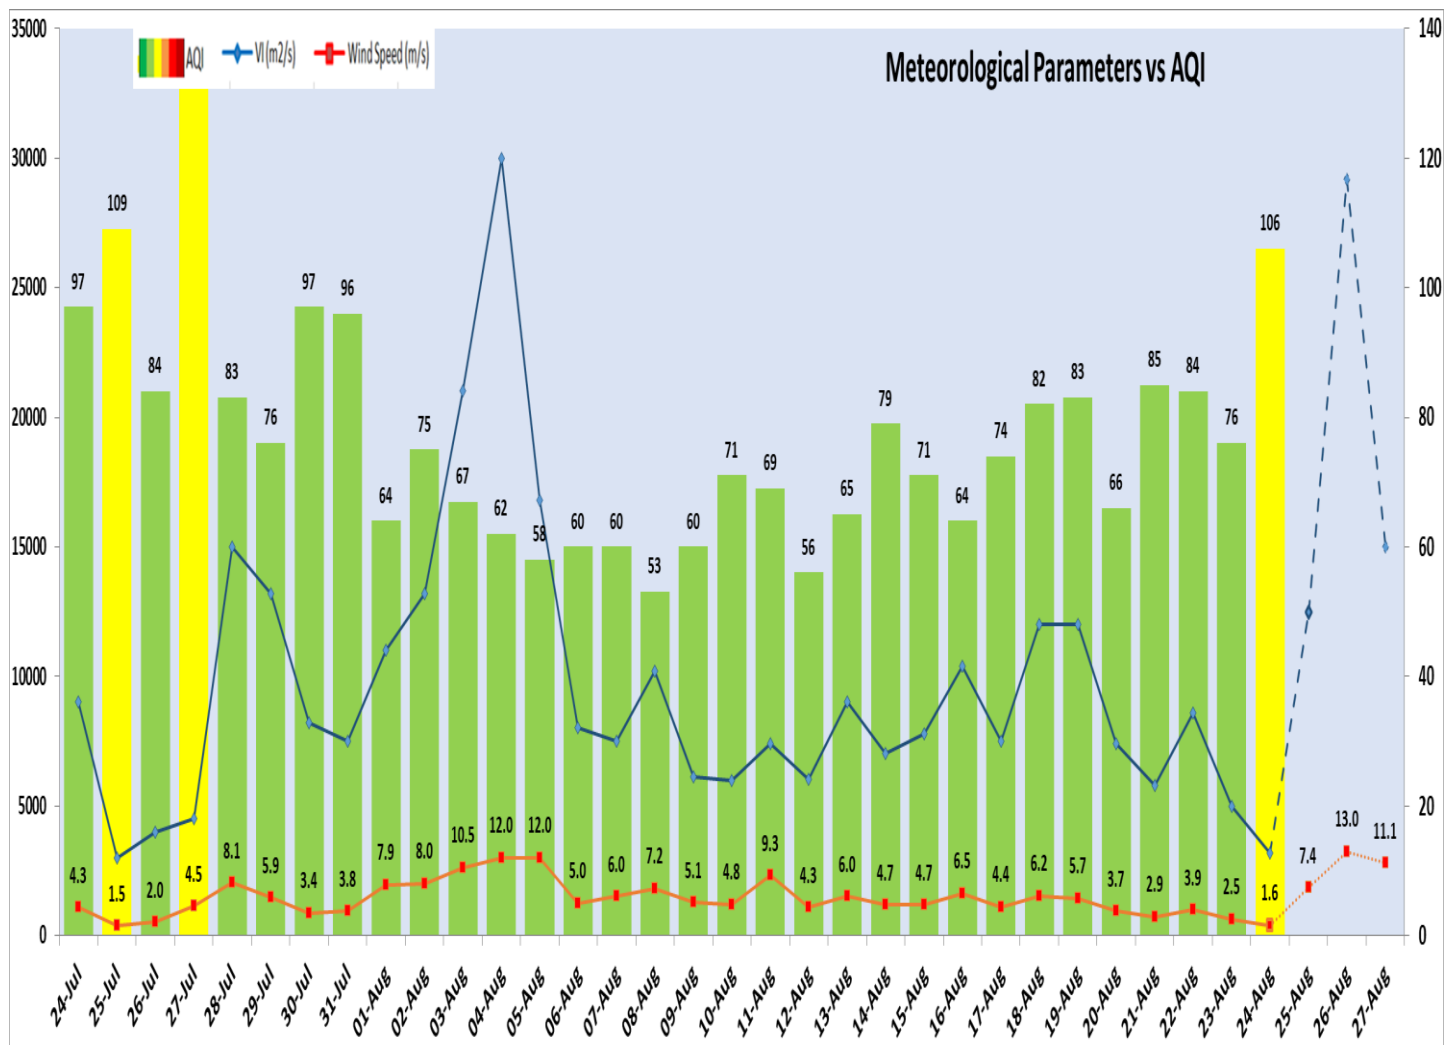

Hotspots for Today: *Details given below

Delhi	Anand Vihar, R K Puram, Dwarka-Sector 8, Punjabi Bagh, Shadipur	Ghaziabad	Vasundhara, Indirapuram
Faridabad	Sector 30	Greater Noida	Knowledge Park - V
Gurugram	Sector-51	Noida	Sector - 125, Sector-1

Forecast by IITM(Delhi):

	Aug 25, 2024	Aug 26, 2024	Aug 27, 2024
AQI Category	Satisfactory	Satisfactory	Satisfactory

Wind Forecast for Delhi:

	Wind speed (at surface) in km/h		Wind speed (at 900 m) in km/h	Wind Direction	
	As per IMD (range)	As per windy.com (at 16:00 hrs.)	As per windy.com (at 16:00hrs)	As per IMD	As per windy.com at 900m
Aug 25, 2024	16-20	10	34	E	E
Aug 26, 2024	24-16	15	47	ESE/SE	E
Aug 27, 2024	24-16	14	31	SE	SE

IMD Alert for Tomorrow (25.08.2024):

The air quality is likely to be in Moderate category on 24.08.2024 and Satisfactory category from 25.08.2024 and 27.08.2024. The predominant surface wind is likely to be coming from East directions in Delhi with wind speed 16-20 kmph, generally cloudy sky and light rain/thunderstorm accompanied with strong surface winds (speed 30-40kmph) on 25.08.2024. Ventilation index is likely to be 12500 m²/s.