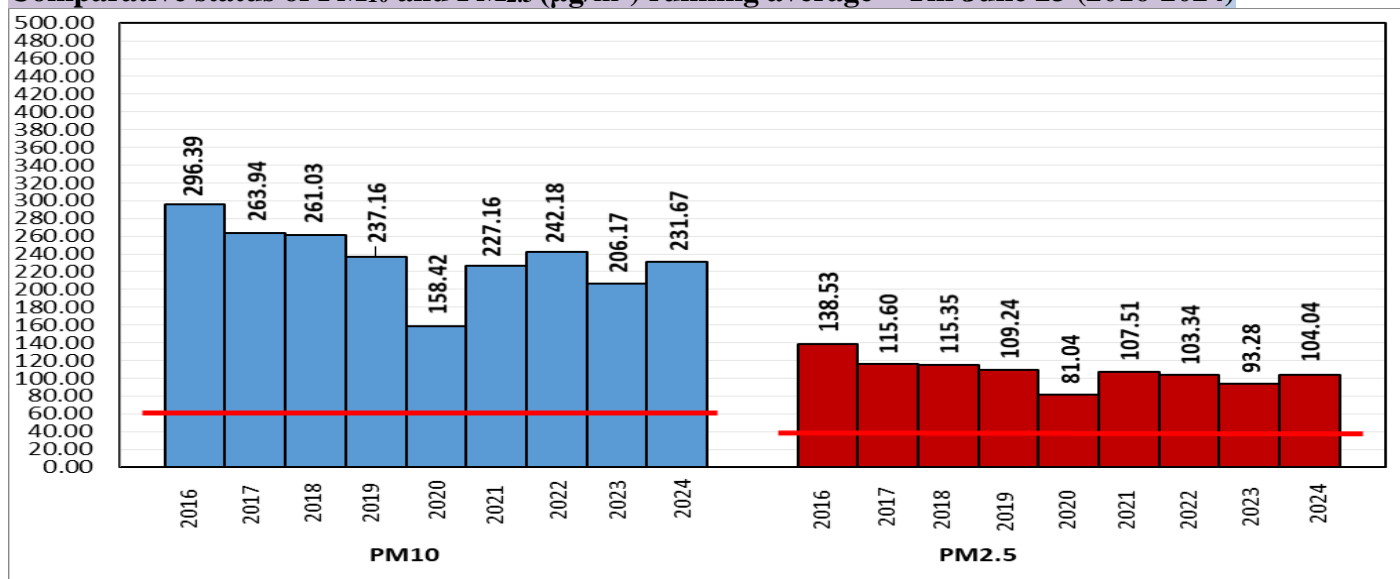

2024			2023			2022		
	Air Quality	AQI Value	Prominent Pollutant	Air Quality	AQI Value	Prominent Pollutant	Air Quality	AQI Value	Prominent Pollutant
Delhi	Moderate	142↓	PM_{2.5}, PM₁₀	Moderate	169↑	PM_{2.5}	Moderate	197↑	PM_{2.5}, PM₁₀
Faridabad	Moderate	185↑	PM_{2.5}, PM₁₀	Moderate	185↑	PM_{2.5}	Moderate	145↑	PM₁₀
Ghaziabad	Moderate	158↑	PM_{2.5}, PM₁₀	Moderate	150↑	PM_{2.5}, PM₁₀	Moderate	187↑	O₃, PM₁₀
Greater Noida	Moderate	144↓	PM_{2.5}, PM₁₀	Moderate	162↑	PM₁₀	Moderate	190↑	O₃, PM₁₀
Gurugram	Moderate	106↑	PM_{2.5}, PM₁₀, CO	Poor	210↑	PM_{2.5}	Poor	233↑	PM₁₀
Noida	Moderate	126↓	PM₁₀	Moderate	137↓	PM₁₀	Moderate	188↑	PM₁₀

*Data available for 35(2024), 30(2023), 34(2022) stations in Delhi today. # ↑, ↓ arrows indicate a decrease/increase as compared to the value on the previous day.

Comparative status of AQI - Delhi from 01 January to 24 June 2016-2024

Category	Year	2016	2017	2018	2019	2020	2021	2022	2023	2024	2016	2017	2018	2019	2020	2021	2022	2023	2024
	No. of days	171	175	175	175	176	175	175	175	176	2016	2017	2018	2019	2020	2021	2022	2023	2024
Good (0–50)		0	0	0	0	1	0	0	0	0	25	50	60	73	122	79	49	95	91
Satisfactory (51–100)		0	1	2	3	34	11	7	11	0									
Moderate (101–200)		25	49	58	70	87	68	42	84	91									
Poor (201–300)		86	89	81	69	37	56	104	56	49									
Very Poor (301–400)		54	36	28	26	15	34	21	21	33	146	125	115	102	54	96	126	80	85
Severe (>401)		6	0	6	7	2	6	1	3	3									

Comparative status of PM₁₀ and PM_{2.5} (µg/m³) running average – Till June 23 (2016-2024)

*Red line shows the annual average concentration standards for PM₁₀ and PM_{2.5}.

Daily Average of Particulates in Delhi (24 hourly average value; from 06:00am of 23.06.24 to 06:00 am of 24.06.24)

Date ↓ / parameter →	PM_{2.5} (µg/m³)	PM₁₀ (µg/m³)
23- June -2024	69↓	139↓