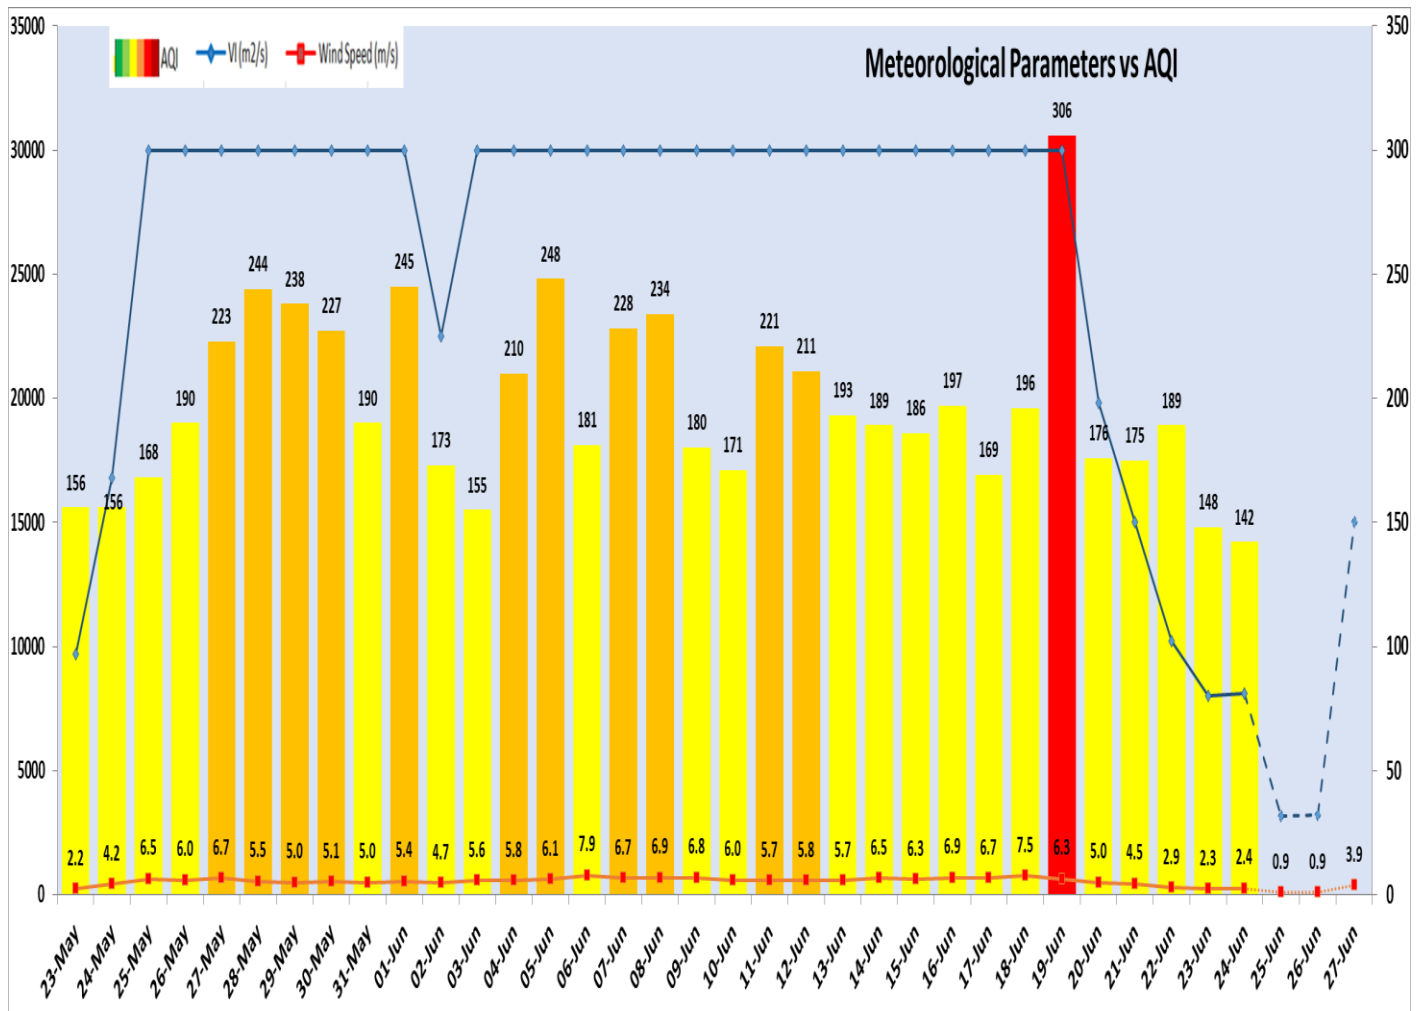

Hotspots for Today:

*Details given below

Delhi	New Moti Bagh, North Campus, Jahangirpuri, Sonia Vihar, Dr. Karni Singh Shooting Range	Ghaziabad	Loni, Indirapuram
Faridabad	Sector 11	Greater Noida	Knowledge Park - V
Gurugram	NISE Gwal Pahari, Sector-51	Noida	Sector-116

Forecast by IITM(Delhi):

	June 25, 2024	June 26, 2024	June 27, 2024
AQI Category	Moderate	Moderate	Moderate

Wind Forecast for Delhi:

	Wind speed (at surface) in km/h		Wind speed (at 900 m) in km/h	Wind Direction	
	As per IMD (range)	As per windy.com (at 16:00 hrs.)	As per windy.com (at 16:00hrs)	As per IMD	As per windy.com at 900m
June 25, 2024	08-12	00	12	E/SW	SE
June 26, 2024	Upto 12	10	15	SW	E
June 27, 2024	24-32	13	17	VAR	E

IMD Alert for Tomorrow (25.06.2024):

The air quality is likely to be in Moderate category from 25.06.2024 to 27.06.2024. The predominant surface wind is likely to be coming from East/Southwest directions in Delhi with wind speed 08-12 kmph, partly cloudy sky and possibility of thunderstorm with very light rain on 25.06.2024. Ventilation index is likely to be 3150 m²/s.