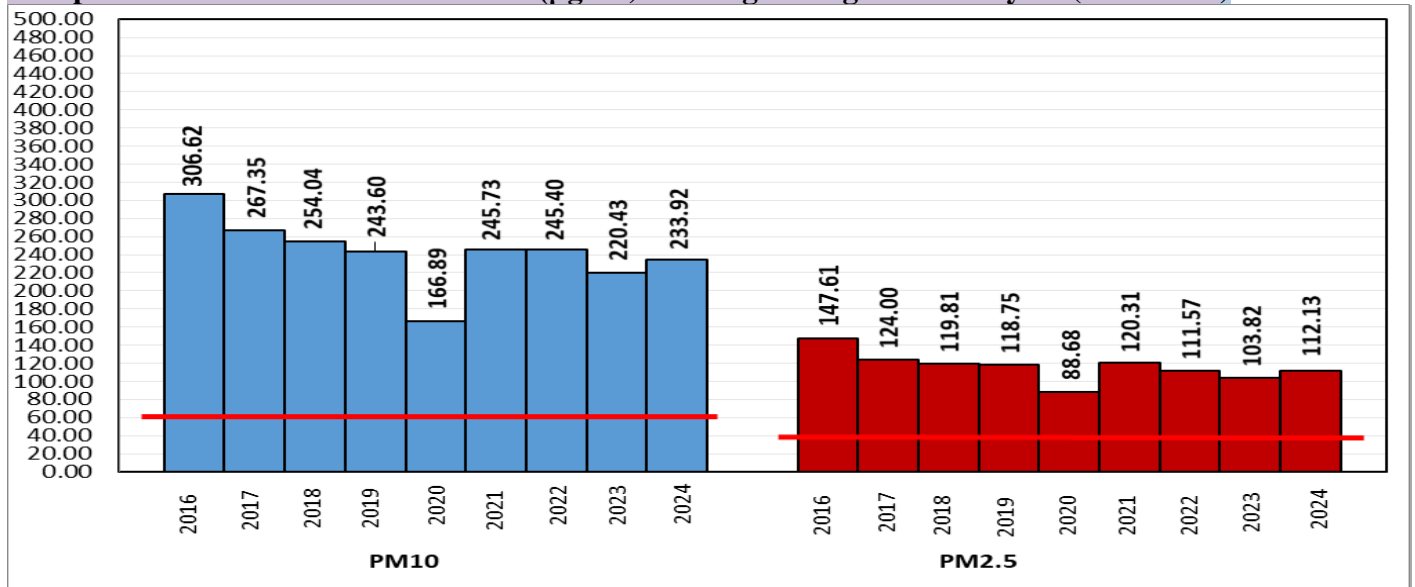

Air Quality Index (AQI) (Average of past 24 hours at 4 PM) in comparison with last two years

	2024			2023			2022		
	Air Quality	AQI Value	Prominent Pollutant	Air Quality	AQI Value	Prominent Pollutant	Air Quality	AQI Value	Prominent Pollutant
Delhi	Moderate	156	PM_{2.5}, O₃	Moderate	158↓	PM_{2.5}	Satisfactory	89↓	O₃, PM_{2.5}, CO
Faridabad	Moderate	175↑	PM₁₀, PM_{2.5}	Moderate	122↑	PM₁₀, PM_{2.5}	Satisfactory	77	SO₂
Ghaziabad	Moderate	116↓	PM₁₀	Moderate	152↓	PM₁₀	Satisfactory	88↓	O₃, CO
Greater Noida	Moderate	182↓	PM₁₀	Moderate	171↓	PM₁₀	Satisfactory	70↓	O₃, PM₁₀
Gurugram	Moderate	129↓	PM₁₀, PM_{2.5}, CO	Poor	204↓	PM_{2.5}, PM₁₀	Satisfactory	66↓	PM₁₀
Noida	Moderate	153↑	PM₁₀, O₃	Moderate	182↓	NO₂, PM₁₀	Satisfactory	60↓	O₃, PM₁₀

*Data available for 37(2024), 37(2023), 30(2022) stations in Delhi today. # ↑, ↓ arrows indicate a decrease/increase as compared to the value on the previous day.

Comparative status of AQI - Delhi from 01 January to 24 May 2016-2024

Category	Year	2016	2017	2018	2019	2020	2021	2022	2023	2024	2016	2017	2018	2019	2020	2021	2022	2023	2024	
	No. of days	141	144	144	144	145	144	144	144	145										
Good (0-50)		0	0	0	0	1	0	0	0	0										
Satisfactory (51-100)		0	0	1	2	27	5	4	5	0	13	32	44	54	91	52	35	67	72	
Moderate (101-200)		13	32	43	52	63	47	31	62	72										
Poor (201-300)		72	76	70	57	37	53	90	53	38										
Very Poor (301-400)		50	36	27	26	15	33	18	21	32	128	112	100	90	54	92	109	77	73	
Severe (>401)		6	0	3	7	2	6	1	3	3										

Comparative status of PM₁₀ and PM_{2.5} (µg/m³) running average – Till May 23 (2016-2024)

*Red line shows the annual average concentration standards for PM₁₀ and PM_{2.5}.

Daily Average of Particulates in Delhi (24 hourly average value; from 06:00am of 23.05.24 to 06:00 am of 24.05.24)

Date ↓ / parameter →	PM_{2.5} (µg/m³)	PM₁₀ (µg/m³)
23- May -2024	57↓	160↓