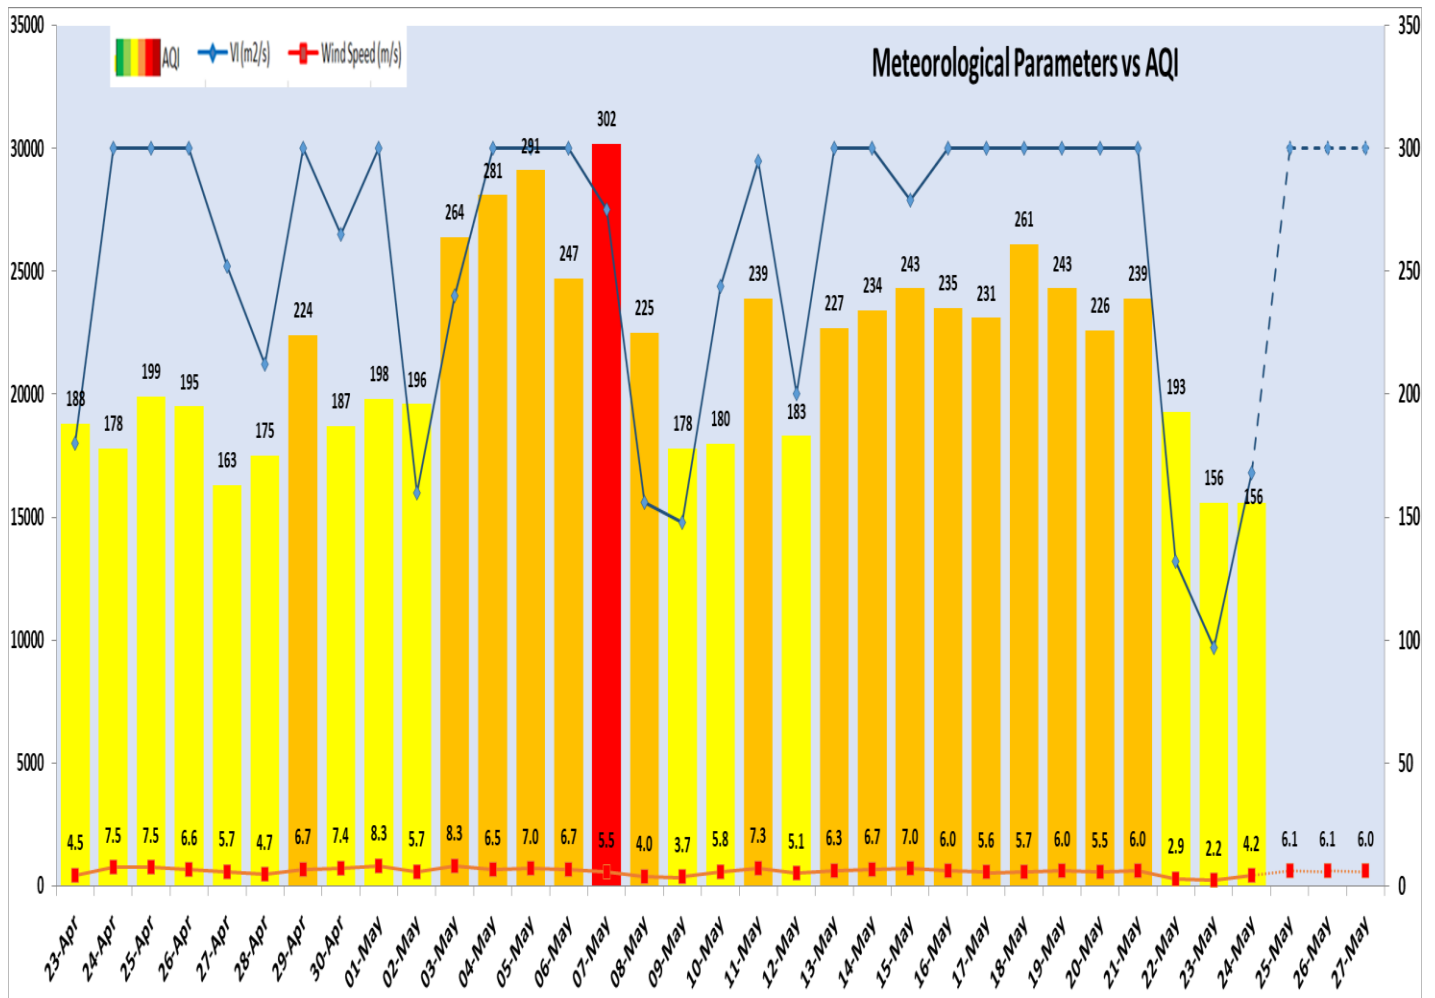

Hotspots for Today:

*Details given below

Delhi	Chandni Chowk, Alipur, Dr. Karni Singh Shooting Range, Nehru Nagar, Bawana	Ghaziabad	Indirapuram, Loni
Faridabad	New Industrial Town, Sector 30	Greater Noida	Knowledge Park - V
Gurugram	Teri Gram	Noida	Sector - 125, Sector-1

Forecast by IITM(Delhi):

	May 25, 2024	May 26, 2024	May 27, 2024
AQI Category	Moderate	Moderate	Poor

Wind Forecast for Delhi:

	Wind speed (at surface) in km/h		Wind speed (at 900 m) in km/h	Wind Direction	
	As per IMD (range)	As per windy.com (at 16:00 hrs.)	As per windy.com (at 16:00hrs)	As per IMD	As per windy.com at 900m
May 25, 2024	16-18	17	28	SE	NW
May 26, 2024	10-22	18	26	SE/NW	NW
May 27, 2024	08-24	11	17	WNW/NW	W

IMD Alert for Tomorrow (25.05.2024):

The air quality is likely to be in Moderate category from 25.05.2024 to 26.05.2024. The predominant surface wind is likely to be coming from Southeast directions in Delhi with wind speed 16-18kmph, mainly clear sky, warm night and heat wave conditions at isolated places and strong surface winds (speed 25-35 kmph) occasionally gusty during the day on 25.05.2024. Ventilation index is likely to be more than 30000 m²/s.