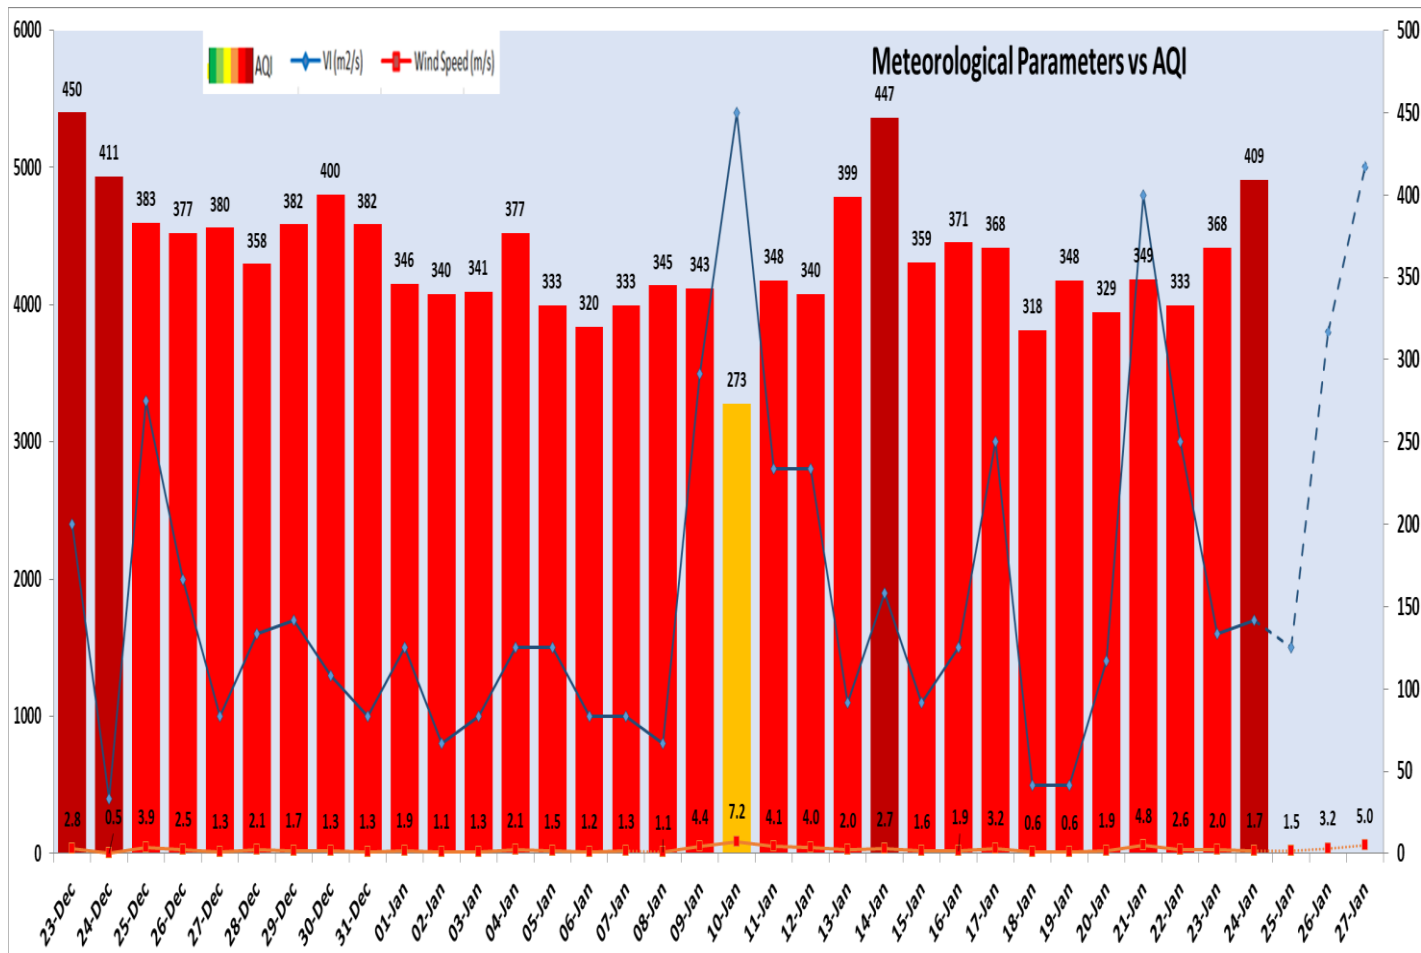

**Forecast by IITM(Delhi):**

	Jan 25, 2024	Jan 26, 2024	Jan 27, 2024
<b>AQI Category</b>	Very Poor	Very Poor	Very Poor

**Wind Forecast for Delhi:**

	Wind speed (at surface) in km/h		Wind speed (at 900 m) in km/h	Wind Direction	
	As per IMD (range)	As per windy.com (at 16:00 hrs.)	As per windy.com (at 16:00hrs)	As per IMD	As per windy.com at 900m
Jan 25. 2024	04-08	06	07	VAR	W
Jan 26. 2024	04-08	07	15	NE/NW	W
Jan 27. 2024	06-12	09	37	NW/W	NW

Delhi Temperature in (°C)		
Date	Minimum	Maximum
21-01-2024	4.8	17.7
22-01-2024	6.1	15.8
23-01-2024	6.9	17.6
24-01-2024	8.3	19.5

▪ **Hotspots for Today**

City	Station Name	AQI value	Air Quality	Prominent Pollutant
Delhi	Punjabi Bagh, Delhi - DPCC	453	Severe	PM <sub>2.5</sub>
	Nehru Nagar, Delhi - DPCC	447	Severe	PM <sub>2.5</sub>
	R K Puram, Delhi - DPCC	446	Severe	PM <sub>2.5</sub>
	Sri Aurobindo Marg, Delhi - DPCC	446	Severe	PM <sub>2.5</sub>
	Pusa, Delhi - DPCC	445	Severe	PM <sub>10</sub>
Faridabad	New Industrial Town, Faridabad - HSPCB	430	Severe	PM <sub>10</sub>
	Sector- 16A, Faridabad - HSPCB	411	Severe	PM <sub>2.5</sub>
Gurugram	Sector-51, Gurugram - HSPCB	404	Severe	PM <sub>2.5</sub>
	NISE Gwal Pahari, Gurugram - IMD	362	Very Poor	PM <sub>2.5</sub>
Ghaziabad	Sanjay Nagar, Ghaziabad - UPPCB	343	Very Poor	PM <sub>2.5</sub>
	Vasundhara, Ghaziabad - UPPCB	342	Very Poor	PM <sub>2.5</sub>
Greater Noida	Knowledge Park - V, Greater Noida - UPPCB	378	Very Poor	PM <sub>2.5</sub>
Noida	Sector - 62, Noida - IMD	400	Very Poor	PM <sub>10</sub>
	Sector-116, Noida - UPPCB	387	Very Poor	PM <sub>2.5</sub>