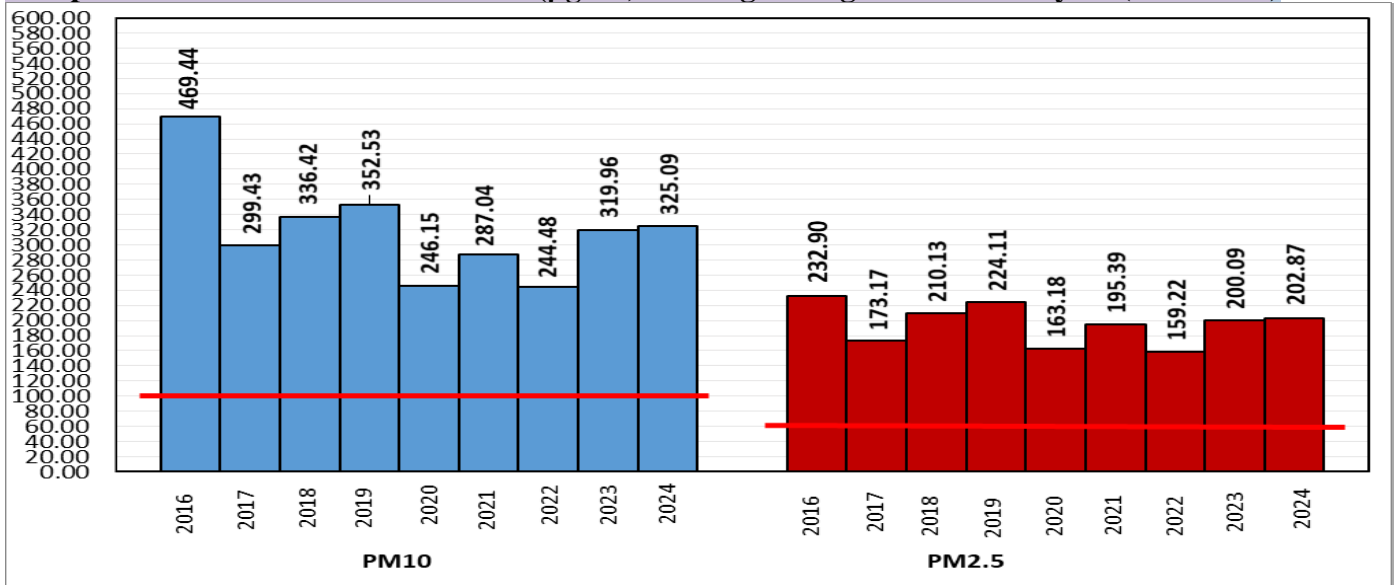

Air Quality Index (AQI) (Average of past 24 hours at 4 PM) in comparison with last two years

	2024			2023			2022		
	Air Quality	AQI Value	Prominent Pollutant	Air Quality	AQI Value	Prominent Pollutant	Air Quality	AQI Value	Prominent Pollutant
Delhi	Severe	409↑	PM2.5	Poor	237↓	PM2.5	Poor	241↑	PM2.5
Faridabad	Very Poor	340↑	PM10, PM2.5	Poor	280↓	PM10, PM2.5	Poor	202↑	PM10, PM2.5
Ghaziabad	Very Poor	328↑	PM2.5	Moderate	199↓	PM10	Poor	255↑	PM2.5
Greater Noida	Very Poor	378↑	PM2.5	Poor	245↓	PM10	Poor	257↑	PM2.5
Gurugram	Very Poor	354↑	PM2.5	Poor	259↓	PM2.5	Moderate	121↓	PM10, PM2.5
Noida	Very Poor	370↑	PM10, PM2.5	Poor	203↓	PM10, PM2.5	Poor	243↑	PM2.5

*Data available for 38(2024), 38(2023), 32(2022) stations in Delhi today. # ↑, ↓ arrows indicate a decrease/increase as compared to the value on the previous day.

Comparative status of AQI - Delhi from 01 January to 24 January 2016-2024

Category	Year	2016	2017	2018	2019	2020	2021	2022	2023	2024	2016	2017	2018	2019	2020	2021	2022	2023	2024	
	No. of days	24	24	24	24	24	24	24	24	24	2016	2017	2018	2019	2020	2021	2022	2023	2024	
Good (0-50)		0	0	0	0	0	0	0	0	0	0	0	0	0	0	0	0	0	0	0
Satisfactory (51-100)		0	0	0	0	0	0	2	0	0	0	0	0	1	1	2	5	0	0	0
Moderate (101-200)		0	0	0	1	1	2	3	0	0	0	0	0	0	0	0	0	0	0	0
Poor (201-300)		2	7	5	5	13	7	6	7	1	0	0	0	0	0	0	0	0	0	0
Very Poor (301-400)		18	17	16	11	8	9	12	14	21	24	24	24	23	23	22	19	24	24	24
Severe (>401)		4	0	3	7	2	6	1	3	2	0	0	0	0	0	0	0	0	0	0

Comparative status of PM₁₀ and PM_{2.5} (µg/m³) running average – Till January 23 (2016-2024)

*Red line shows the annual average concentration standards for PM₁₀ and PM_{2.5}.

Daily Average of Particulates in Delhi (24 hourly average value; from 06:00am of 23.01.24 to 06:00 am of 24.01.24)

Date ↓ / parameter →	PM_{2.5} (µg/m³)	PM₁₀ (µg/m³)
23-January -2024	235↑	370↓