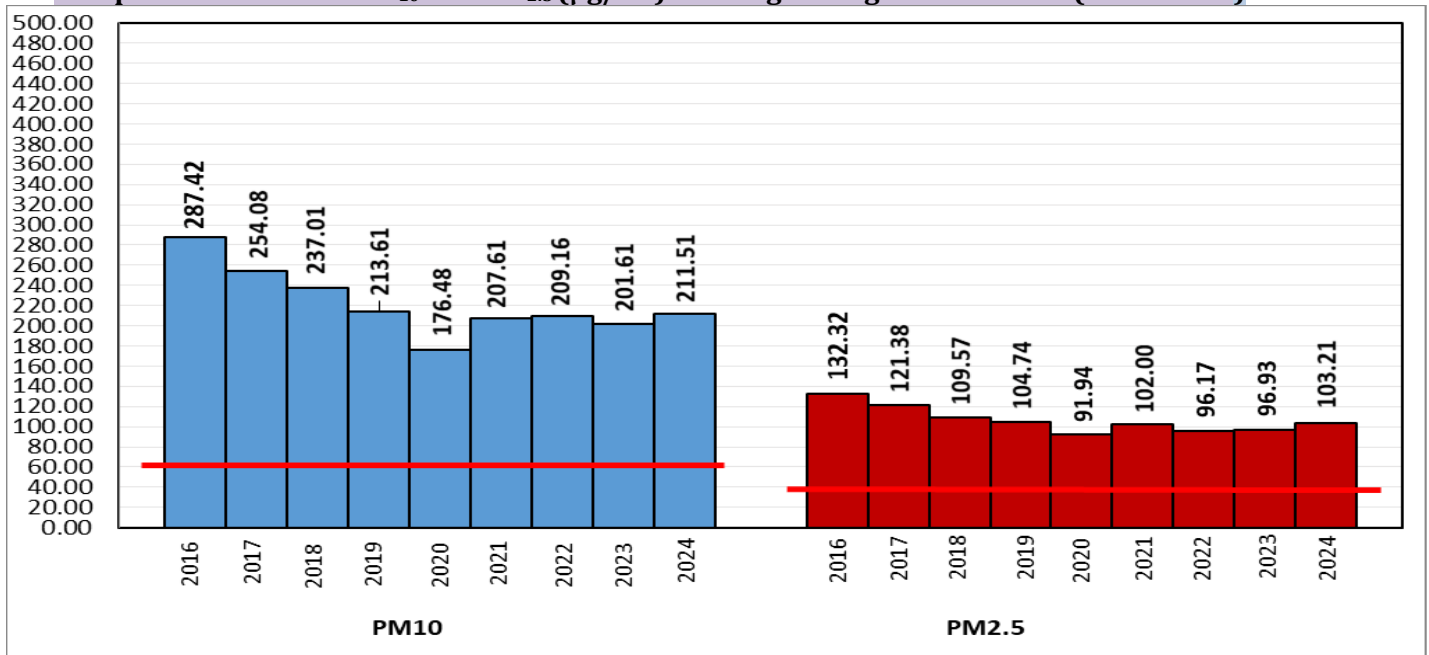

Central Pollution Control Board

Air Quality Status for Delhi & NCR

Dated – December 23, 2024

Current Air Quality Status:

Air Quality Index (AQI) (Average of past 24 hours at 4 PM) in comparison with last two years

	2024			2023			2022		
	Air Quality	AQI Value	Prominent Pollutant	Air Quality	AQI Value	Prominent Pollutant	Air Quality	AQI Value	Prominent Pollutant
Delhi	Severe	406↓	PM _{2.5}	Severe	450↑	PM _{2.5}	Very Poor	359↑	PM ₁₀ , PM _{2.5}
Faridabad	Poor	209↓	PM _{2.5} , PM ₁₀	Very Poor	367↑	PM _{2.5}	Very Poor	341↓	PM ₁₀ , PM _{2.5}
Ghaziabad	Very Poor	323↑	PM _{2.5}	Very Poor	388↑	PM ₁₀ , PM _{2.5}	Poor	284↓	PM _{2.5}
Greater Noida	Poor	250↓	PM _{2.5}	Very Poor	385↓	PM _{2.5}	Very Poor	356↑	PM _{2.5}
Gurugram	Poor	296↓	PM _{2.5}	Very Poor	350↑	PM _{2.5}	Very Poor	335↑	PM _{2.5}
Noida	Very Poor	322↑	PM _{2.5}	Very Poor	390↑	PM ₁₀ , PM _{2.5}	Very Poor	319↓	PM ₁₀ , PM _{2.5}

Category	Year	2016	2017	2018	2019	2020	2021	2022	2023	2024	2016	2017	2018	2019	2020	2021	2022	2023	2024	
	No. of days	346	357	357	357	358	357	357	357	358										
Good (0–50)		0	2	0	2	5	1	3	1	0										
Satisfactory (51–100)		23	45	53	58	95	72	65	60	66	110	151	159	182	227	197	163	206	207	
Moderate (101–200)		87	104	106	122	127	124	95	145	141										
Poor (201–300)		119	116	114	103	72	76	130	77	68										
Very Poor (301–400)		92	82	68	51	45	63	58	60	66	236	206	198	175	131	160	194	151	151	
Severe (>401)		25	8	16	21	14	21	6	14	17										

Comparative status of PM₁₀ and PM_{2.5} (µg/m³) running average - Till Dec 22 (2016-2024)

*Red line shows the annual average concentration standards for PM₁₀ and PM_{2.5}.

Daily Average of Particulates in Delhi (24 hourly average value; from 06:00am of 22.12.24 to 06:00 am of 23.12.24)