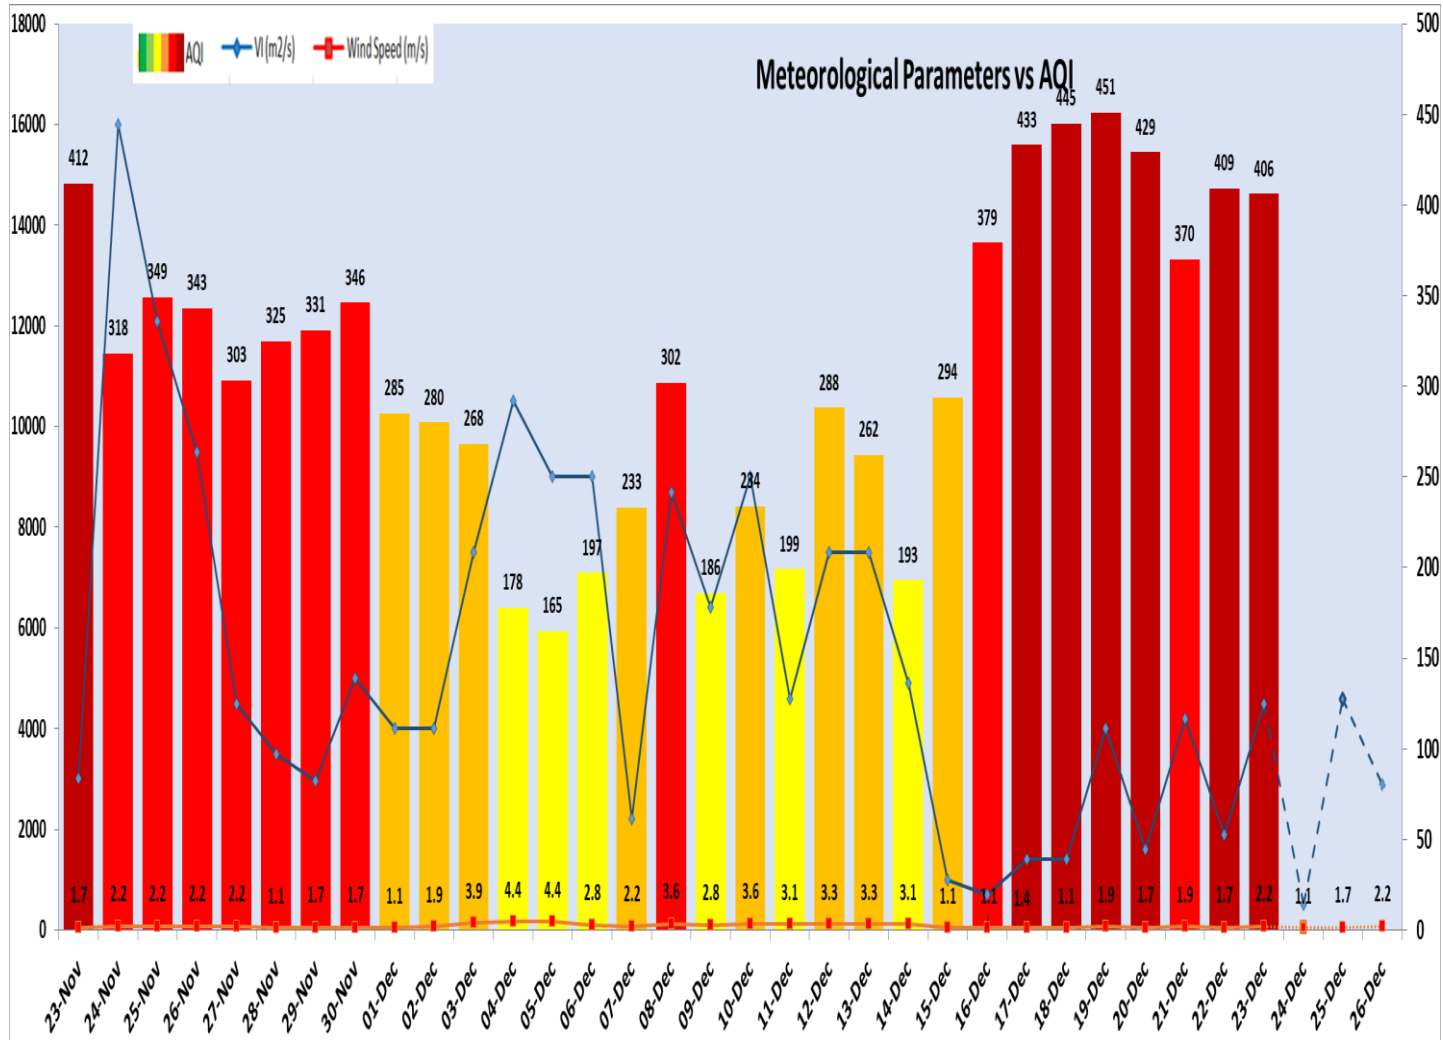

Comparative status of PM₁₀ and PM_{2.5} (µg/m³) running average - Till Dec 22 (2016-2024)

*Red line shows the annual average concentration standards for PM₁₀ and PM_{2.5}.

Daily Average of Particulates in Delhi (24 hourly average value; from 06:00am of 22.12.24 to 06:00 am of 23.12.24)

Forecast by IITM(Delhi):

	Dec 24, 2024	Dec 25, 2024	Dec 26, 2024
AQI Category	Very Poor	Very Poor	Very Poor

Wind Forecast for Delhi:

	Wind speed (at surface) in km/h		Wind speed (at 900 m) in km/h	Wind Direction	
	As per IMD (range)	As per windy.com (at 16:00 hrs.)	As per windy.com (at 16:00hrs)	As per IMD	As per windy.com at 900m
Dec 24, 2024	02-06	03	01	NE/N	NW
Dec 25, 2024	04-08	06	16	NNW	NW
Dec 26, 2024	06-10	04	06	NW	NW

Delhi Temperature in (°C)*

Date	Minimum	Maximum
20-12-2024	7.5	23.0
21-12-2024	7.6	23.3
22-12-2024	7.3	23.4
23-12-2024	8.6	24.1

* Source – IMD (08:30 hrs.)

▪ *Hotspots for Today

City	Station Name	AQI value	Air Quality	Prominent Pollutant
Delhi	Bawana, Delhi - DPCC	474	Severe	PM _{2.5}
	Rohini, Delhi - DPCC	463	Severe	PM _{2.5}
	Sonia Vihar, Delhi - DPCC	460	Severe	PM _{2.5}
	Wazirpur, Delhi - DPCC	458	Severe	PM _{2.5}
	Ashok Vihar, Delhi - DPCC	453	Severe	PM _{2.5}
Faridabad	Sector 11, Faridabad - HSPCB	299	Poor	PM _{2.5}
Gurugram	NISE Gwal Pahari, Gurugram - IMD	326	Very Poor	PM _{2.5}
	Vikas Sadan, Gurugram - HSPCB	309	Very Poor	PM _{2.5}
Ghaziabad	Indirapuram, Ghaziabad - UPPCB	371	Very Poor	PM _{2.5}
	Loni, Ghaziabad - UPPCB	352	Very Poor	PM _{2.5}
Greater Noida	Knowledge Park - V, Greater Noida - UPPCB	298	Poor	PM _{2.5}
Noida	Sector-116, Noida - UPPCB	369	Very Poor	PM _{2.5}
	Sector - 62, Noida - IMD	354	Very Poor	PM _{2.5}