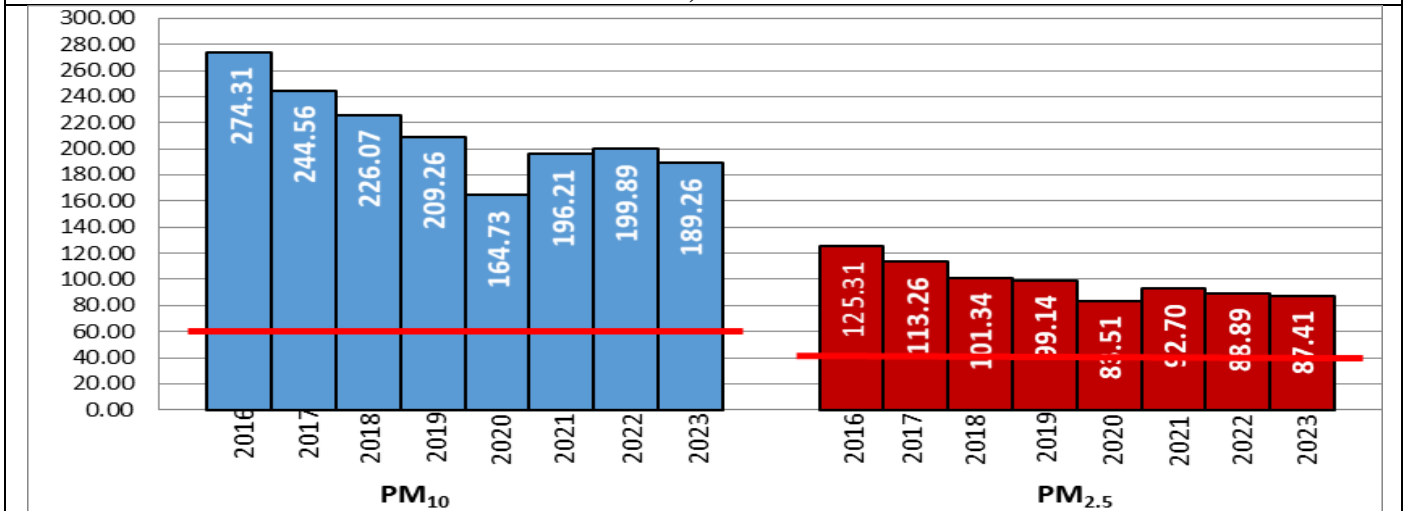

Current Air Quality Status:

Air Quality Index (AQI) (Average of past 24 hours at 4 PM) in comparison with last two years

	2023			2022			2021(Covid- Year)		
	Air Quality	AQI Value	Prominent Pollutant	Air Quality	AQI Value	Prominent Pollutant	Air Quality	AQI Value	Prominent Pollutant
Delhi	Very Poor	390↓	PM2.5	Poor	237 ↓	PM10, PM2.5	Poor	290↓	PM2.5
Faridabad	Very Poor	398↑	PM10, PM2.5	Moderate	198 ↓	PM2.5	Poor	279↓	PM10, PM2.5
Ghaziabad	Very Poor	361↑	PM10, PM2.5	Moderate	190 ↑	PM10	Poor	268↑	PM2.5
Greater Noida	Very Poor	336↑	PM2.5	Moderate	198 ↓	PM10	Poor	255↑	PM2.5
Gurugram	Very Poor	331↓	PM2.5	Poor	212 ↓	PM2.5	Poor	276↓	PM2.5
Noida	Very Poor	353↑	PM2.5	Moderate	182 ↓	PM2.5	Poor	252↓	PM10, PM2.5

*Data available for 38(2023), 36(2022), 37(2021) stations in Delhi today. # ↑, ↓ arrows indicate a decrease/increase as compared to the value on the previous day.

Comparative status of AQI - Delhi from 01 January to 23 November 2016-2023

Category	Year	2016	2017	2018	2019	2020	2021	2022	2023	2016	2017	2018	2019	2020	2021	2022	2023
	No. of days	316	327	327	327	328	327	327	327	206	176	170	152	103	130	167	121
Good (0-50)		0	2	0	2	4	1	3	1								
Satisfactory (51-100)		24	45	53	58	96	72	65	60	110	151	157	175	225	197	160	206
Moderate (101-200)		86	104	104	115	125	124	92	145								
Poor (201-300)		116	104	107	93	63	70	125	72								
Very Poor (301-400)		72	65	51	43	30	46	38	38								
Severe (>401)		18	7	12	16	10	14	4	11								

Comparative status of PM₁₀ and PM_{2.5} (µg/m³) running average - Till November 22 (2016-2023)

*Red line shows the annual average concentration standards for PM₁₀ and PM_{2.5}.

Daily Average of Particulates in Delhi

Date ↓ / parameter →	PM_{2.5} (µg/m³)	PM₁₀ (µg/m³)
22- November -2023	241 ↓	382 ↑