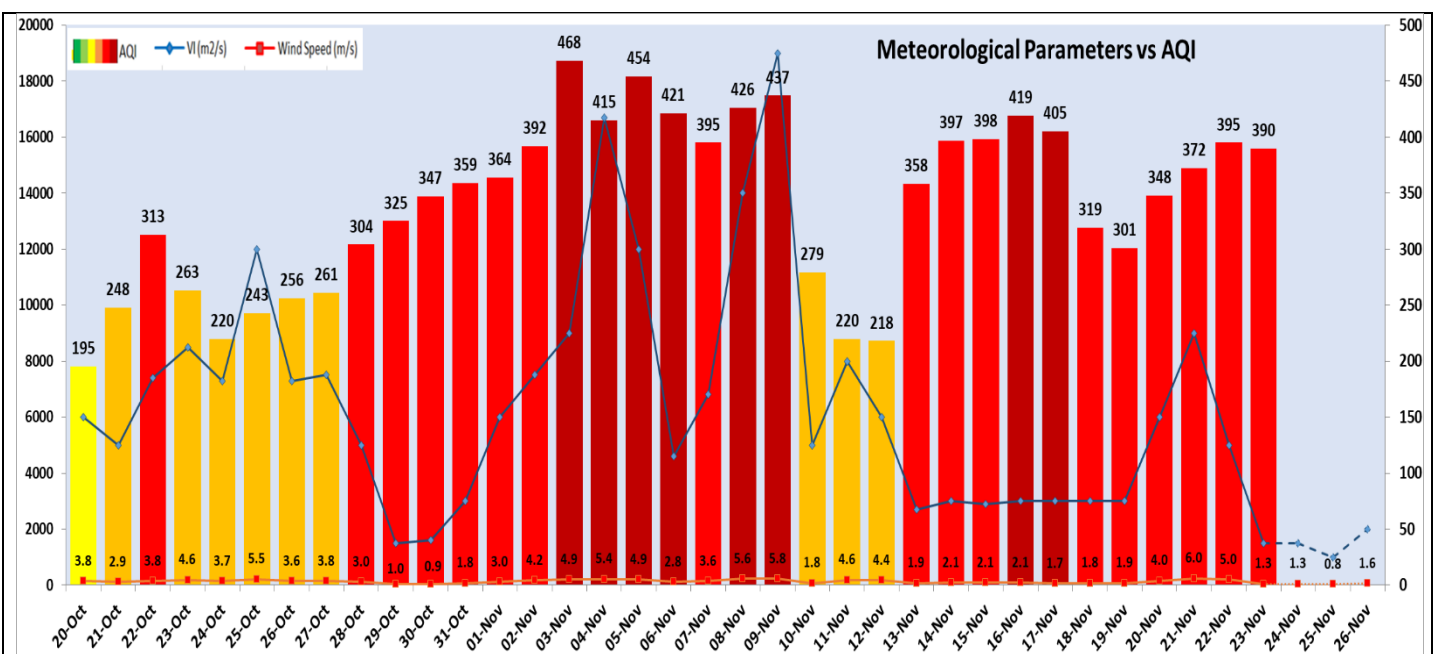

Hotspots for Today:

*Details given below

Delhi	Bawana, Jahangirpuri, Nehru Nagar, Wazirpur, Punjabi Bagh	Ghaziabad	Loni, Vasundhara, Indirapuram
Faridabad	New Industrial Town	Greater Noida	Knowledge Park - V
Gurugram	Sector-51	Noida	Sector - 62, Sector - 125, Sector-116

Forecast by IITM (Delhi):

	Nov 24, 2023	Nov 25, 2023	Nov 26, 2023
AQI Category	Very Poor	Severe	Very Poor

Wind Forecast for Delhi:

	Wind speed (at surface) in km/h		Wind speed (at 900 m) in km/h	Wind Direction	
	As per IMD (range)	As per windy.com (at 16:00 hrs.)	As per windy.com (at 16:00hrs)	As per IMD	As per windy.com at 900m
Nov 24. 2023	04	08	11	NNE	NW
Nov 25. 2023	04-06	09	03	NE/SE	W
Nov 26. 2023	04-06	05	20	E/SE	SE

IMD Alert for Tomorrow (24.11.2023):

The air quality is likely to remain in the Very Poor category from 24.11.2023. The predominant surface wind is likely to be calm in the morning hours and coming from Northeast directions with wind speed up to 04 kmph during daytime, mainly clear sky and shallow to moderate fog in the morning on 24.11.2023. Ventilation index is likely to be 2500 m²/s.

Active Fire Events (AFEs):

Date	Punjab		Haryana	
	Nos. on the day	Total since September 15	Nos. on the day	Total since September 15
22.11.2023	512	36118	62	2239
22.11.2022	78	49604	20	3522
22.11.2021	66	71090	91	6733

*As per IITM, the impact of stubble burning is ~8%↓