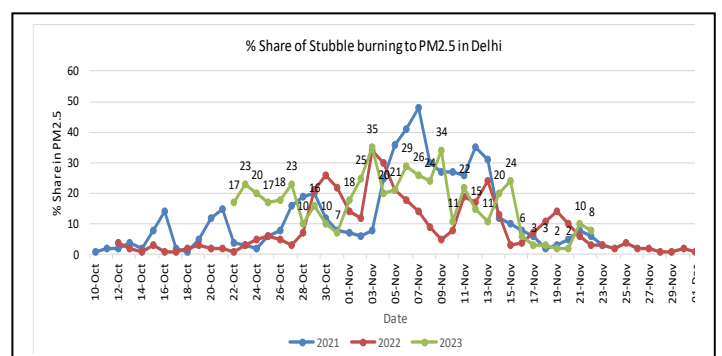

Hotspots for Today:

*Details given below

Delhi	Bawana, Jahangirpuri, Nehru Nagar, Wazirpur, Punjabi Bagh	Ghaziabad	Loni, Vasundhara, Indirapuram
Faridabad	New Industrial Town	Greater Noida	Knowledge Park - V
Gurugram	Sector-51	Noida	Sector - 62, Sector - 125, Sector-116

Forecast by IITM (Delhi):

	Nov 24, 2023	Nov 25, 2023	Nov 26, 2023
AQI Category	Very Poor	Severe	Very Poor

Wind Forecast for Delhi:

	Wind speed (at surface) in km/h		Wind speed (at 900 m) in km/h	Wind Direction	
	As per IMD (range)	As per windy.com (at 16:00 hrs.)	As per windy.com (at 16:00hrs)	As per IMD	As per windy.com at 900m
Nov 24. 2023	04	08	11	NNE	NW
Nov 25. 2023	04-06	09	03	NE/SE	W
Nov 26. 2023	04-06	05	20	E/SE	SE

IMD Alert for Tomorrow (24.11.2023):

The air quality is likely to remain in the Very Poor category from 24.11.2023. The predominant surface wind is likely to be calm in the morning hours and coming from Northeast directions with wind speed up to 04 kmph during daytime, mainly clear sky and shallow to moderate fog in the morning on 24.11.2023. Ventilation index is likely to be 2500 m²/s.

Active Fire Events (AFEs):

Date	Punjab		Haryana	
	Nos. on the day	Total since September 15	Nos. on the day	Total since September 15
22.11.2023	512	36118	62	2239
22.11.2022	78	49604	20	3522
22.11.2021	66	71090	91	6733

*As per IITM, the impact of stubble burning is ~8%↓