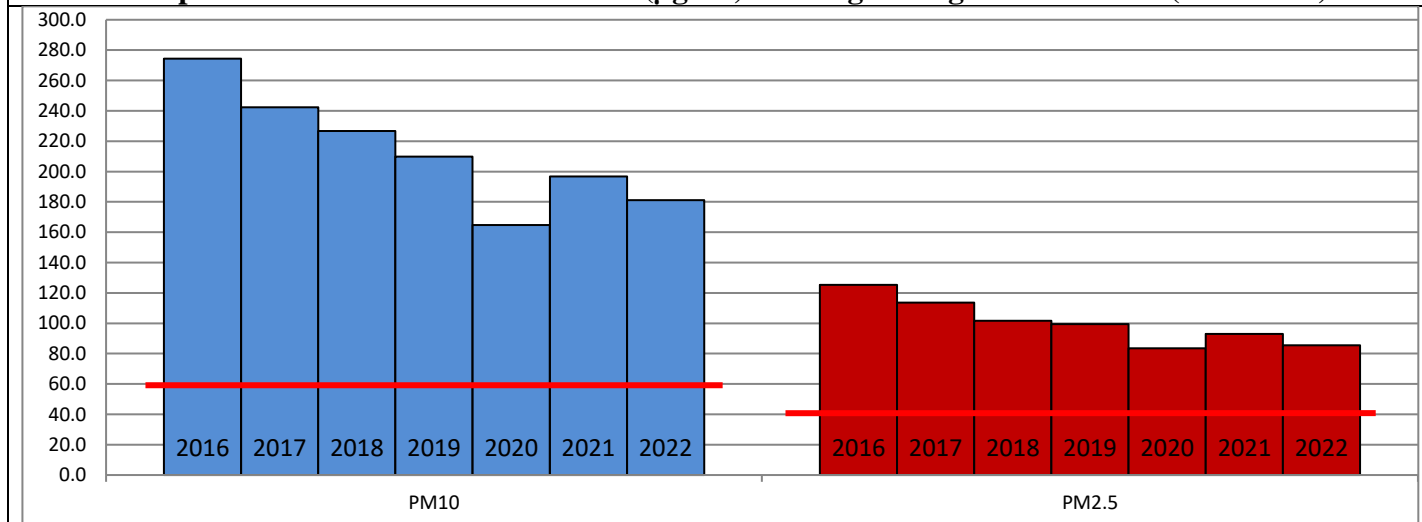

Central Pollution Control Board

Air Quality Status for Delhi & NCR

Dated – November 23, 2022

Current Air Quality Status:

Air Quality Index (AQI) (Average of past 24 hours)

	Air Quality	AQI Value	Prominent Pollutant
Delhi	Poor	237 ↓	PM₁₀, PM_{2.5}
Faridabad	Moderate	198 ↓	PM_{2.5}
Ghaziabad	Moderate	190 ↑	PM₁₀
Greater Noida	Moderate	198 ↓	PM₁₀
Gurugram	Poor	212 ↓	PM_{2.5}
Noida	Moderate	182 ↓	PM_{2.5}

*Data available for 36 stations in Delhi today. # ↓ ↑ arrows indicate a decrease/increase as compared to the value on the previous day.

Comparative status of AQI - Delhi from 01 January to 23 November 2016-2022

Category	Year	2016	2017	2018	2019	2020	2021	2022	2016	2017	2018	2019	2020	2021	2022
	No. of days	316	327	327	327	328	327	327							
Good (0–50)		0	2	0	2	5	1	3							
Satisfactory (51–100)		24	45	53	58	95	81	65	110	150	158	175	225	197	160
Moderate (101–200)		86	103	105	115	125	115	92							
Poor (201–300)		116	105	108	93	63	70	125							
Very Poor (301–400)		72	64	49	43	30	46	38	206	177	169	152	103	130	167
Severe (>401)		18	8	12	16	10	14	4							

Comparative status of PM₁₀ and PM_{2.5} (µg/m³) running average – Till Nov 22 (2016-2022)

Hotspots for Today:

*Details given overleaf

Delhi	Burari Crossing, NSIT Dwarka, Nehru Nagar, Anand Vihar, Shadipur	Ghaziabad	Vasundhara, Loni
Faridabad	Sector- 11	Greater Noida	Knowledge Park-V
Gurugram	Sector-51	Noida	Sector – 62

Forecast by IITM (Delhi):

	Nov 24, 2022		Nov 25, 2022- Nov 26, 2022	
	Concentration	AQI Category	Concentration	AQI Category
PM₁₀	184	Moderate	217	Moderate
PM_{2.5}	97	Poor	115	Poor