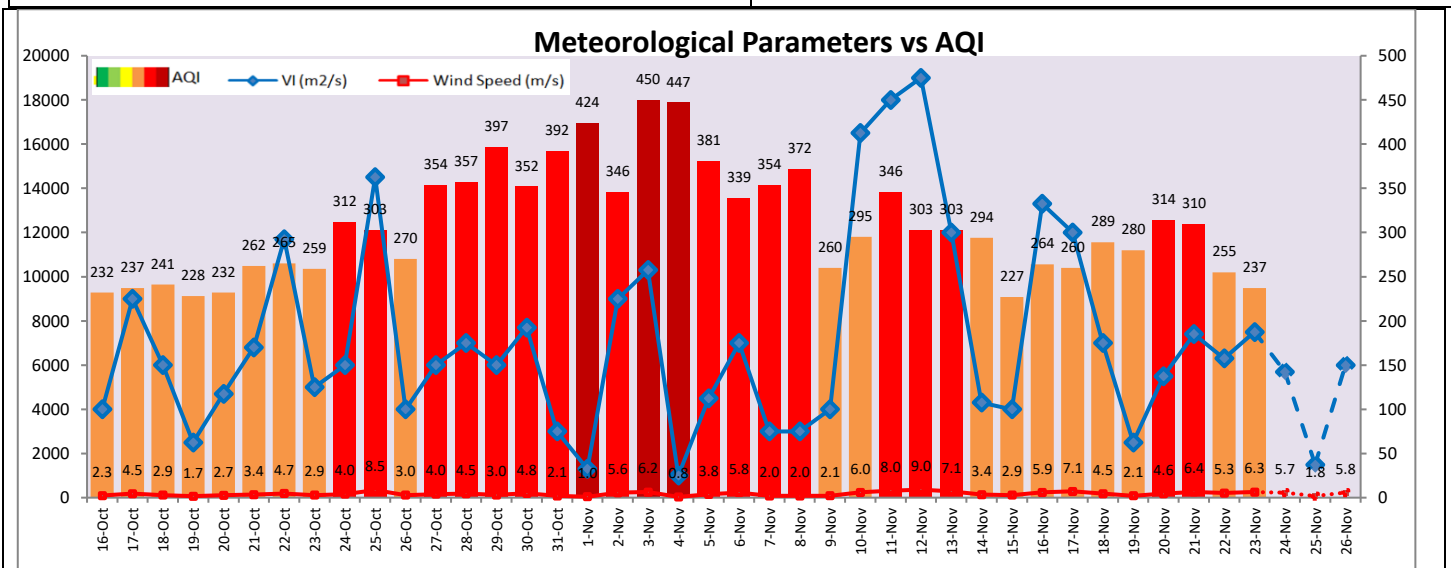

Wind Forecast for Delhi:

	Wind speed (at surface) in km/h		Wind speed (at 900 m) in km/h	Wind Direction	
	As per IMD (range)	As per windy.com (at 16:00 hrs.)	As per windy.com (at 16:00hrs)	As per IMD	As per windy.com at 900m
Nov 24, 2022	12	11	26	WNW/NW	NW
Nov 25, 2022	04-06	11	27	NW/SW	NW
Nov 26, 2022	08-10	09	33	WNW/NW	NW

IMD Alert for Tomorrow (24.11.2022):

The overall air quality over Delhi is likely to remain in Poor category on 24.11.2022. The predominant surface wind is likely to be coming from West-Northwest/ Northwest direction in Delhi with wind speed up to 12 kmph, mainly clear sky and haze tomorrow. Ventilation index is likely to be 5,700 m²/s.

Active Fire Events (AFE):

Date	Punjab		Haryana	
	Nos. on the day	Total since September 15	Nos. on the day	Total since September 15
22.11.2022	78	49604	20	3522
22.11.2021	66	71090	91	6733

* As per IITM, the contribution of stubble burning to PM_{2.5} in Delhi is ~03%.

Hotspots for Today

City	Station Name	AQI value	Air Quality	Prominent Pollutant
Delhi	Burari Crossing, Delhi - IMD	330	Very Poor	PM₁₀
	Anand Vihar, Delhi - DPCC	310	Very Poor	PM₁₀
	NSIT Dwarka, Delhi - CPCB	290	Poor	PM_{2.5}
	Shadipur, Delhi - CPCB	289	Poor	PM_{2.5}
	Nehru Nagar, Delhi - DPCC	286	Poor	PM_{2.5}
Faridabad	Sector 11, Faridabad - HSPCB	215	Poor	PM_{2.5}
Gurugram	Sector-51, Gurugram - HSPCB	274	Poor	PM_{2.5}
Ghaziabad	Vasundhara, Ghaziabad - UPPCB	221	Poor	PM₁₀
	Loni, Ghaziabad - UPPCB	204	Poor	PM_{2.5}
Greater Noida	Knowledge Park - V, Greater Noida - UPPCB	206	Poor	PM₁₀
Noida	Sector - 62, Noida - IMD	272	Poor	PM_{2.5}