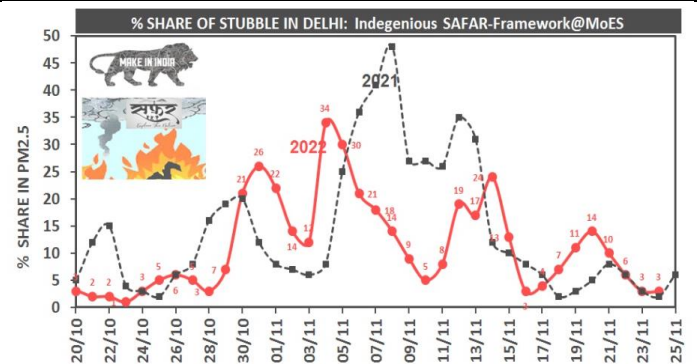

Wind Forecast for Delhi:

	Wind speed (at surface) in km/h		Wind speed (at 900 m) in km/h	Wind Direction	
	As per IMD (range)	As per windy.com (at 16:00 hrs.)	As per windy.com (at 16:00hrs)	As per IMD	As per windy.com at 900m
Nov 24, 2022	12	11	26	WNW/NW	NW
Nov 25, 2022	04-06	11	27	NW/SW	NW
Nov 26, 2022	08-10	09	33	WNW/NW	NW

IMD Alert for Tomorrow (24.11.2022):

The overall air quality over Delhi is likely to remain in Poor category on 24.11.2022. The predominant surface wind is likely to be coming from West-Northwest/ Northwest direction in Delhi with wind speed up to 12 kmph, mainly clear sky and haze tomorrow. Ventilation index is likely to be 5,700 m²/s.

Active Fire Events (AFE):

Date	Punjab		Haryana	
	Nos. on the day	Total since September 15	Nos. on the day	Total since September 15
22.11.2022	78	49604	20	3522
22.11.2021	66	71090	91	6733

* As per IITM, the contribution of stubble burning to PM_{2.5} in Delhi is ~03%.

Hotspots for Today

City	Station Name	AQI value	Air Quality	Prominent Pollutant
Delhi	Burari Crossing, Delhi - IMD	330	Very Poor	PM₁₀
	Anand Vihar, Delhi - DPCC	310	Very Poor	PM₁₀
	NSIT Dwarka, Delhi - CPCB	290	Poor	PM_{2.5}
	Shadipur, Delhi - CPCB	289	Poor	PM_{2.5}
	Nehru Nagar, Delhi - DPCC	286	Poor	PM_{2.5}
Faridabad	Sector 11, Faridabad - HSPCB	215	Poor	PM_{2.5}
Gurugram	Sector-51, Gurugram - HSPCB	274	Poor	PM_{2.5}
Ghaziabad	Vasundhara, Ghaziabad - UPPCB	221	Poor	PM₁₀
	Loni, Ghaziabad - UPPCB	204	Poor	PM_{2.5}
Greater Noida	Knowledge Park - V, Greater Noida - UPPCB	206	Poor	PM₁₀
Noida	Sector - 62, Noida - IMD	272	Poor	PM_{2.5}