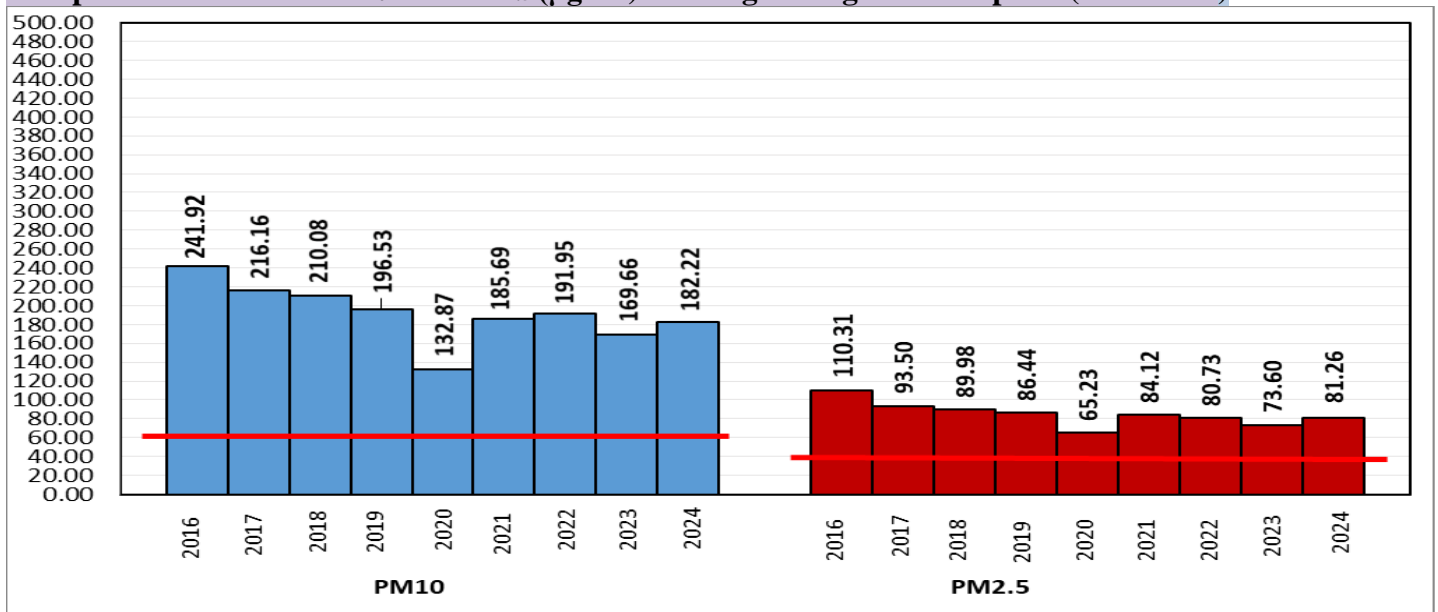

Central Pollution Control Board

Air Quality Status for Delhi & NCR

Dated – September 23, 2024

Current Air Quality Status:

▪ Air Quality Index (AQI) (Average of past 24 hours at 4 PM) in comparison with last two years

	2024			2023			2022		
	Air Quality	AQI Value	Prominent Pollutant	Air Quality	AQI Value	Prominent Pollutant	Air Quality	AQI Value	Prominent Pollutant
Delhi	Moderate	167↑	PM _{2.5} , PM ₁₀	Moderate	110↑	PM ₁₀ , PM _{2.5}	Satisfactory	57↓	PM ₁₀ , CO, NO ₂
Faridabad	Satisfactory	59↓	PM _{2.5}	Moderate	117↑	PM ₁₀ , PM _{2.5}	Good	34↓	PM ₁₀
Ghaziabad	Poor	227↑	PM _{2.5}	Satisfactory	92↓	PM _{2.5} , PM ₁₀	Satisfactory	68↑	PM _{2.5} , CO
Greater Noida	Poor	202↑	PM _{2.5} , PM ₁₀	Moderate	124↓	PM ₁₀	Satisfactory	52↑	CO
Gurugram	Moderate	129↑	PM _{2.5}	Moderate	193↑	PM _{2.5}	Satisfactory	59↓	O ₃
Noida	Moderate	195↑	PM _{2.5} , PM ₁₀	Satisfactory	84↓	PM ₁₀	Satisfactory	64↓	PM _{2.5} , CO, SO ₂

*Data available for 35(2024), 34(2023), 31(2022) stations in Delhi today. # ↑, ↓ arrows indicate a decrease/increase as compared to the value on the previous day.

Comparative status of AQI - Delhi from 01 January to 23 Sept 2016-2024

Comparative status of PM₁₀ and PM_{2.5} (µg/m³) running average – Till Sept 22 (2016-2024)

*Red line shows the annual average concentration standards for PM₁₀ and PM_{2.5}.

▪ Daily Average of Particulates in Delhi (24 hourly average value; from 06:00am of 22.09.24 to 06:00 am of 23.09.24)