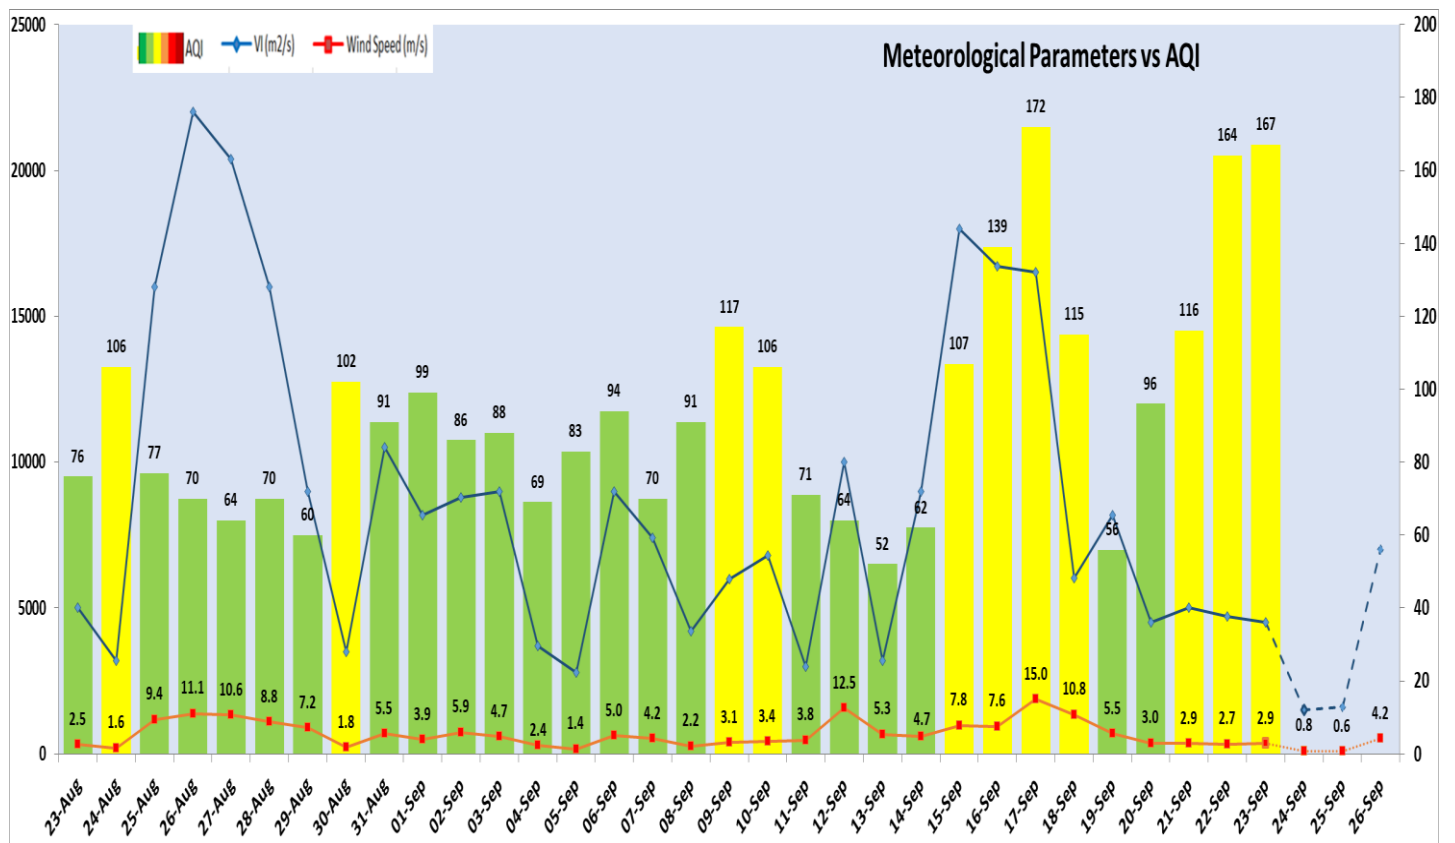

Comparative status of PM₁₀ and PM_{2.5} (µg/m³) running average – Till Sept 22 (2016-2024)

*Red line shows the annual average concentration standards for PM₁₀ and PM_{2.5}.

▪ Daily Average of Particulates in Delhi (24 hourly average value; from 06:00am of 22.09.24 to 06:00 am of 23.09.24)

Forecast by IITM(Delhi):

	Sept 24, 2024	Sept 25, 2024	Sept 26, 2024
AQI Category	Moderate	Moderate	Satisfactory

Wind Forecast for Delhi:

	Wind speed (at surface) in km/h		Wind speed (at 900 m) in km/h	Wind Direction	
	As per IMD (range)	As per windy.com (at 16:00 hrs.)	As per windy.com (at 16:00hrs)	As per IMD	As per windy.com at 900m
Sept 24, 2024	06-08	03	06	SE/SSE	NE
Sept 25, 2024	10-16	09	10	SE	E
Sept 26, 2024	16-18	09	25	VAR	E

IMD Alert for Tomorrow (24.09.2024):

The air quality is likely to remain in Moderate category from 24.09.2024 to 25.09.2024 and is likely to be in satisfactory category on 26.09.2024. The predominant surface wind is likely to be coming from Southeast/SouthSoutheast directions in Delhi with wind speed 06-08 kmph and partly cloudy sky on 24.09.2024. Ventilation index is likely to be 1500 m²/s.

Delhi Temperature in (°C)

Date	Minimum	Maximum
20-09-2024	23.6	32.0
21-09-2024	25.0	34.7
22-09-2024	25.4	35.6
23-09-2024	24.9	36.0

*Hotspots for Today

City	Station Name	AQI value	Air Quality	Prominent Pollutant
Delhi	Vivek Vihar, Delhi - DPCC	295	Poor	PM _{2.5}
	Lodhi Road, Delhi - IITM	268	Poor	PM _{2.5}
	Mundka, Delhi - DPCC	243	Poor	PM ₁₀
	New Moti Bagh, Delhi - MHUA	236	Poor	PM _{2.5}
	Jahangirpuri, Delhi - DPCC	221	Poor	PM _{2.5}
Faridabad	Sector 30, Faridabad - HSPCB	59	Satisfactory	PM _{2.5}
Gurugram	Sector-51, Gurugram - HSPCB	211	Poor	PM _{2.5}
Ghaziabad	Vasundhara, Ghaziabad - UPPCB	257	Poor	PM _{2.5}
	Indirapuram, Ghaziabad - UPPCB	251	Poor	PM _{2.5}
	Loni, Ghaziabad - UPPCB	231	Poor	PM _{2.5}
Greater Noida	Knowledge Park - III, Greater Noida - UPPCB	211	Poor	PM ₁₀
Noida	Sector-116, Noida - UPPCB	236	Poor	PM _{2.5}