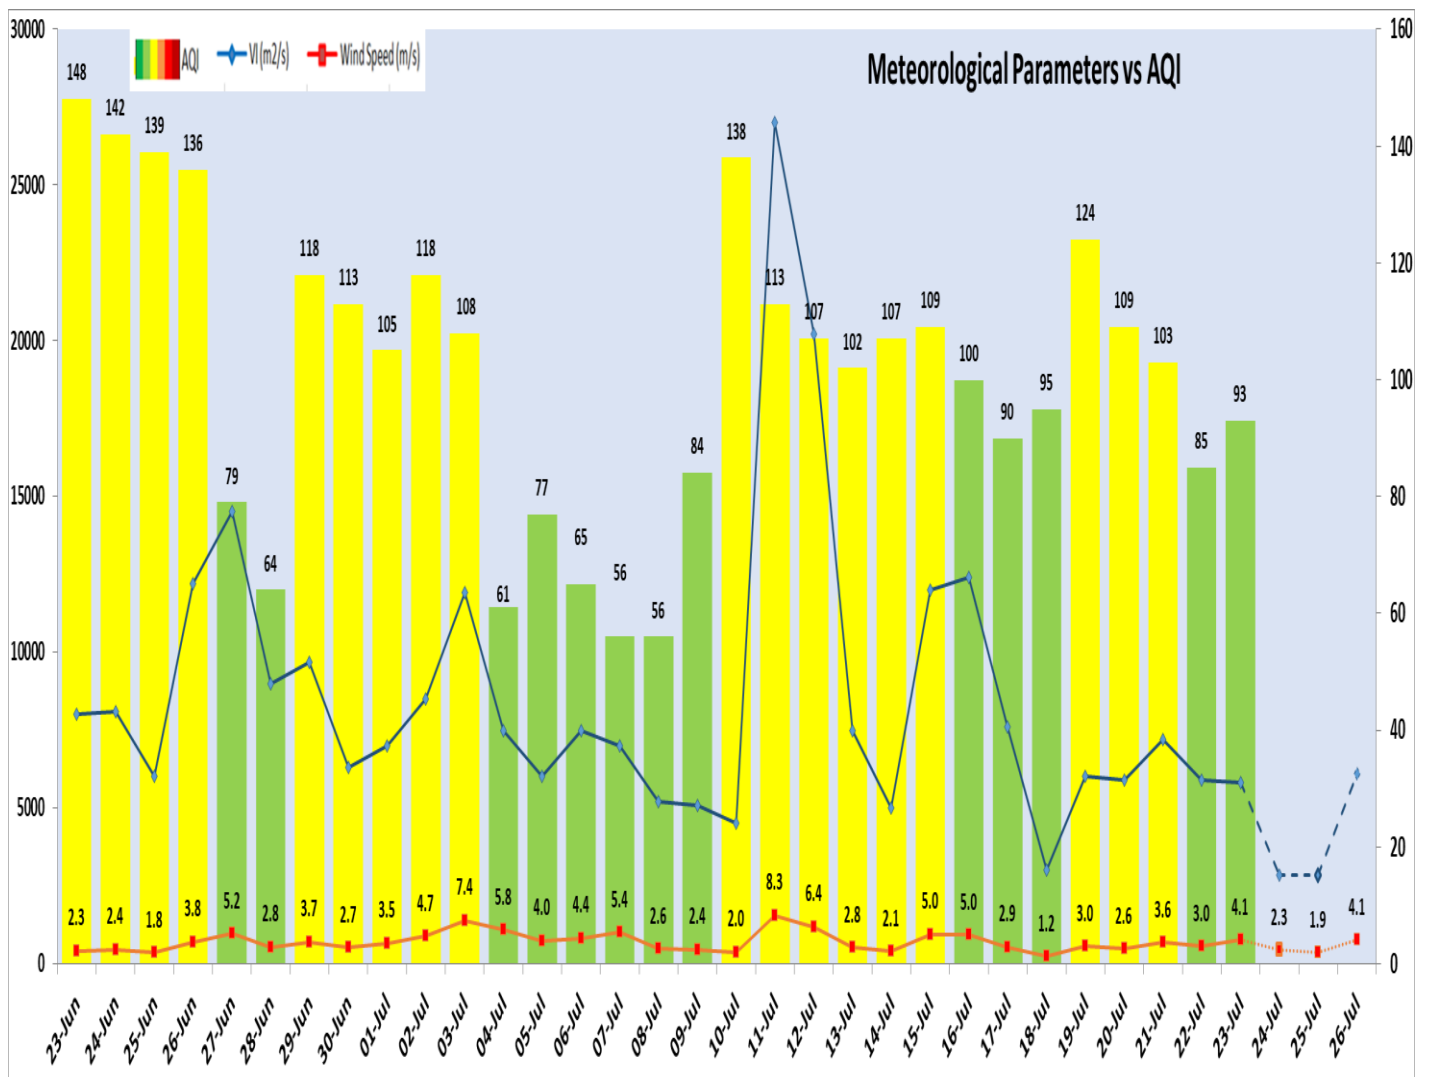

Forecast by IITM(Delhi):

	July 24, 2024	July 25, 2024	July 26, 2024
<b>AQI Category</b>	Satisfactory	Satisfactory	Satisfactory

Wind Forecast for Delhi:

	Wind speed (at surface) in km/h		Wind speed (at 900 m) in km/h	Wind Direction	
	As per IMD (range)	As per windy.com (at 16:00 hrs.)	As per windy.com (at 16:00hrs)	As per IMD	As per windy.com at 900m
July 24, 2024	10-12	03	02	E	S
July 25, 2024	08-10	08	08	E/SE	E
July 26, 2024	06-14	02	03	E/SE	NE

Delhi Temperature in (°C)		
Date	Minimum	Maximum
20-07-2024	27.6	35.6
21-07-2024	26.4	37.8
22-07-2024	29.2	36.6
23-07-2024	27.4	36.4

▪ **\*Hotspots for Today**

City	Station Name	AQI value	Air Quality	Prominent Pollutant
Delhi	ITO, Delhi - CPCB	162	Moderate	NO <sub>2</sub>
	Narela, Delhi - DPCC	154	Moderate	Ozone
	Anand Vihar, Delhi - DPCC	130	Moderate	PM <sub>10</sub>
	Mundka, Delhi - DPCC	122	Moderate	PM <sub>10</sub>
	Sonia Vihar, Delhi - DPCC	121	Moderate	PM <sub>2.5</sub>
Faridabad	New Industrial Town, Faridabad - HSPCB	105	Moderate	PM <sub>2.5</sub>
Gurugram	Teri Gram, Gurugram - HSPCB	62	Satisfactory	PM <sub>2.5</sub>
Ghaziabad	Indirapuram, Ghaziabad - UPPCB	90	Satisfactory	PM <sub>10</sub>
Greater Noida	Knowledge Park - V, Greater Noida - UPPCB	182	Moderate	PM <sub>10</sub>
Noida	Sector - 62, Noida - IMD	84	Satisfactory	PM <sub>10</sub>