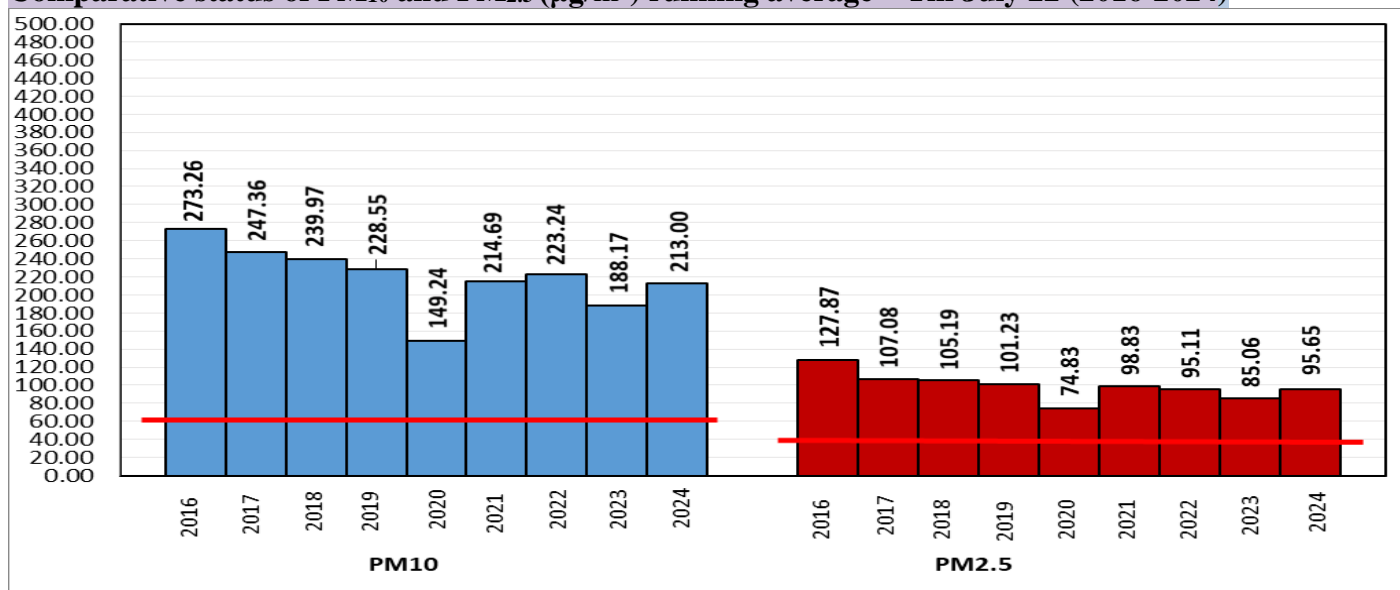

2024			2023			2022		
	Air Quality	AQI Value	Prominent Pollutant	Air Quality	AQI Value	Prominent Pollutant	Air Quality	AQI Value	Prominent Pollutant
Delhi	Satisfactory	93↑	O₃, PM₁₀, NO₂	Satisfactory	73↓	O₃, PM₁₀	Satisfactory	72↓	PM₁₀, CO, O₃
Faridabad	Moderate	105↑	PM_{2.5}	Satisfactory	61↓	PM₁₀, PM_{2.5}	Satisfactory	62↓	PM_{2.5}, PM₁₀
Ghaziabad	Satisfactory	80↓	PM₁₀	Satisfactory	64↓	PM₁₀	Satisfactory	54↓	CO, PM₁₀
Greater Noida	Moderate	136↑	PM₁₀	Satisfactory	67↓	PM₁₀	Satisfactory	58↓	CO, PM₁₀
Gurugram	Satisfactory	62↓	PM_{2.5}	Satisfactory	65↓	PM_{2.5}	Satisfactory	77↓	PM₁₀
Noida	Satisfactory	82↑	PM₁₀	Satisfactory	81↓	CO	Satisfactory	58↓	CO, PM₁₀, SO₂

*Data available for 36(2024), 35(2023), 35(2022) stations in Delhi today. # ↑, ↓ arrows indicate a decrease/increase as compared to the value on the previous day.

Comparative status of AQI - Delhi from 01 January to 23 July 2016-2024

Category	Year	2016	2017	2018	2019	2020	2021	2022	2023	2024	2016	2017	2018	2019	2020	2021	2022	2023	2024	
	No. of days	197	204	204	204	205	204	204	204	205	46	78	88	96	149	105	77	124	120	
Good (0-50)		0	0	0	0	1	0	0	0	0										
Satisfactory (51-100)		3	12	16	9	52	24	24	35	13										
Moderate (101-200)		43	66	72	87	96	81	53	89	107										
Poor (201-300)		91	90	82	74	39	59	105	56	49										
Very Poor (301-400)		54	36	28	27	15	34	21	21	33	151	126	116	108	56	99	127	80	85	
Severe (>401)		6	0	6	7	2	6	1	3	3										

Comparative status of PM₁₀ and PM_{2.5} (µg/m³) running average – Till July 22 (2016-2024)

*Red line shows the annual average concentration standards for PM₁₀ and PM_{2.5}.

Daily Average of Particulates in Delhi (24 hourly average value; from 06:00am of 22.07.24 to 06:00 am of 23.07.24)

Date ↓ / parameter →	PM_{2.5} (µg/m³)	PM₁₀ (µg/m³)
22- July -2024	38↑	92↑