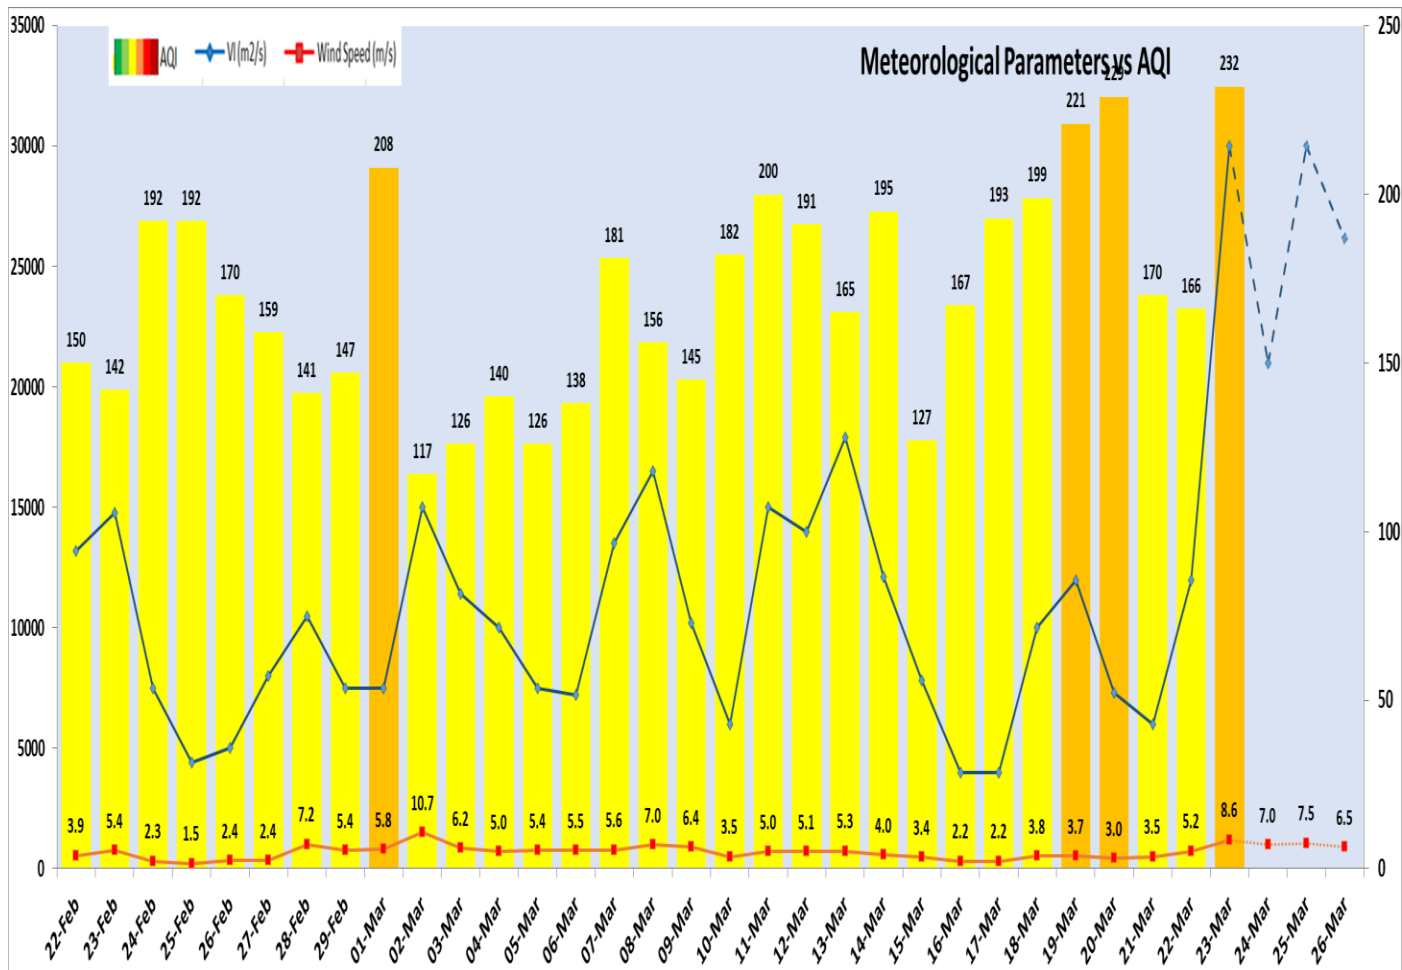

Forecast by IITM(Delhi):

	Mar 24, 2024	Mar 25, 2024	Mar 26, 2024
<b>AQI Category</b>	Moderate	Moderate	Moderate

Wind Forecast for Delhi:

	Wind speed (at surface) in km/h		Wind speed (at 900 m) in km/h	Wind Direction	
	As per IMD (range)	As per windy.com (at 16:00 hrs.)	As per windy.com (at 16:00hrs)	As per IMD	As per windy.com at 900m
Mar 24. 2024	08-20	24	50	VAR	N
Mar 25. 2024	06-22	14	26	WNW/NW	NW
Mar 26. 2024	06-12	09	19	VAR	NW

Delhi Temperature in (°C)		
Date	Minimum	Maximum
20-03-2024	13.7	31.3
21-03-2024	16.4	33.6
22-03-2024	18.0	30.1
23-03-2024	16.2	32.6

▪ Hotspots for Today

City	Station Name	AQI value	Air Quality	Prominent Pollutant
Delhi	Shadipur, Delhi - CPCB	310	Very Poor	PM <sub>2.5</sub>
	Chandni Chowk, Delhi - IITM	307	Very Poor	PM <sub>2.5</sub>
	Mundka, Delhi - DPCC	305	Very Poor	PM <sub>10</sub>
	NSIT Dwarka, Delhi - CPCB	301	Very Poor	PM <sub>2.5</sub>
	ITO, Delhi - CPCB	288	Poor	PM <sub>2.5</sub>
Faridabad	New Industrial Town, Faridabad - HSPCB	332	Very Poor	PM <sub>2.5</sub>
	Sector 11, Faridabad - HSPCB	276	Poor	PM <sub>2.5</sub>
Gurugram	Teri Gram, Gurugram - HSPCB	302	Very Poor	PM <sub>10</sub>
	Sector-51, Gurugram - HSPCB	277	Poor	PM <sub>2.5</sub>
Ghaziabad	Indirapuram, Ghaziabad - UPPCB	211	Poor	PM <sub>10</sub>
	Sanjay Nagar, Ghaziabad - UPPCB	194	Moderate	PM <sub>2.5</sub>
	Loni, Ghaziabad - UPPCB	188	Moderate	PM <sub>2.5</sub>
Greater Noida	Knowledge Park - III, Greater Noida - UPPCB	279	Poor	PM <sub>10</sub>
Noida	Sector-116, Noida - UPPCB	219	Poor	PM <sub>10</sub>