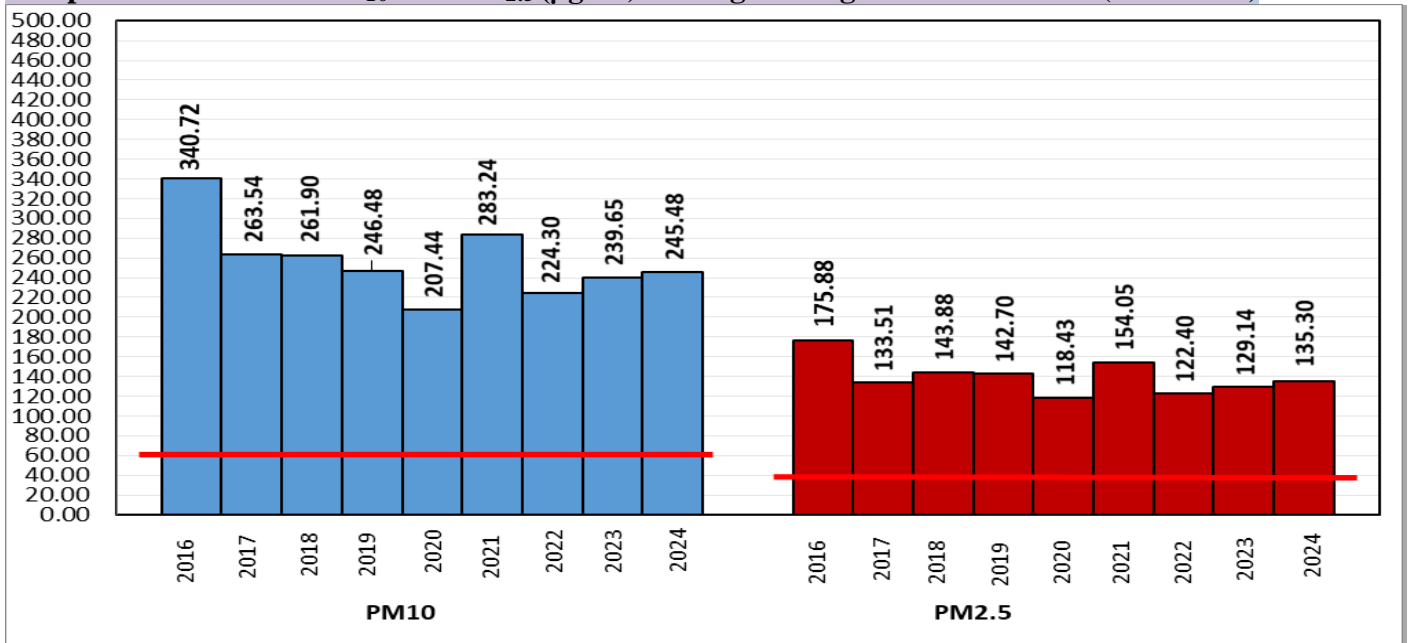

2024			2023			2022		
	Air Quality	AQI Value	Prominent Pollutant	Air Quality	AQI Value	Prominent Pollutant	Air Quality	AQI Value	Prominent Pollutant
Delhi	Poor	232↑	PM10, PM2.5	Moderate	151↓	O₃, PM2.5	Poor	206↑	PM10, PM2.5
Faridabad	Poor	275↑	PM2.5	Moderate	165↑	PM2.5	Poor	218↑	PM2.5
Ghaziabad	Moderate	185↑	PM10, PM2.5	Moderate	144↓	PM10, PM2.5	Poor	236↑	PM10
Greater Noida	Poor	278↑	PM10	Moderate	140↓	PM10	Moderate	179↑	PM10
Gurugram	Poor	259↑	PM10, PM2.5	Moderate	116↓	PM10, PM2.5	Moderate	192↓	PM2.5
Noida	Moderate	198↑	PM10	Moderate	135↓	O₃, PM10	Moderate	172↑	PM10, PM2.5

*Data available for 36(2024), 36(2023), 37(2022) stations in Delhi today. # ↑, ↓ arrows indicate a decrease/increase as compared to the value on the previous day.

Comparative status of AQI - Delhi from 01 January to 23 March 2016-2024

Category	Year	2016	2017	2018	2019	2020	2021	2022	2023	2024	2016	2017	2018	2019	2020	2021	2022	2023	2024
	No. of days	79	82	82	82	83	82	82	82	83	6	13	21	27	31	9	26	28	34
Good (0-50)		0	0	0	0	0	0	0	0	0	6	13	21	27	31	9	26	28	34
Satisfactory (51-100)		0	0	0	1	5	0	3	0	0	6	13	21	27	31	9	26	28	34
Moderate (101-200)		6	13	21	26	26	9	23	28	34	6	13	21	27	31	9	26	28	34
Poor (201-300)		26	45	37	27	35	35	38	31	15	6	13	21	27	31	9	26	28	34
Very Poor (301-400)		41	24	21	21	15	32	17	20	31	73	69	61	55	52	73	56	54	49
Severe (>401)		6	0	3	7	2	6	1	3	3	73	69	61	55	52	73	56	54	49

Comparative status of PM₁₀ and PM_{2.5} (µg/m³) running average – Till March 22 (2016-2024)

*Red line shows the annual average concentration standards for PM10 and PM2.5.

Daily Average of Particulates in Delhi (24 hourly average value; from 06:00am of 22.03.24 to 06:00 am of 23.03.24)

Date ↓ / parameter →	PM_{2.5} (µg/m³)	PM₁₀ (µg/m³)
22- March -2024	102↑	236↑