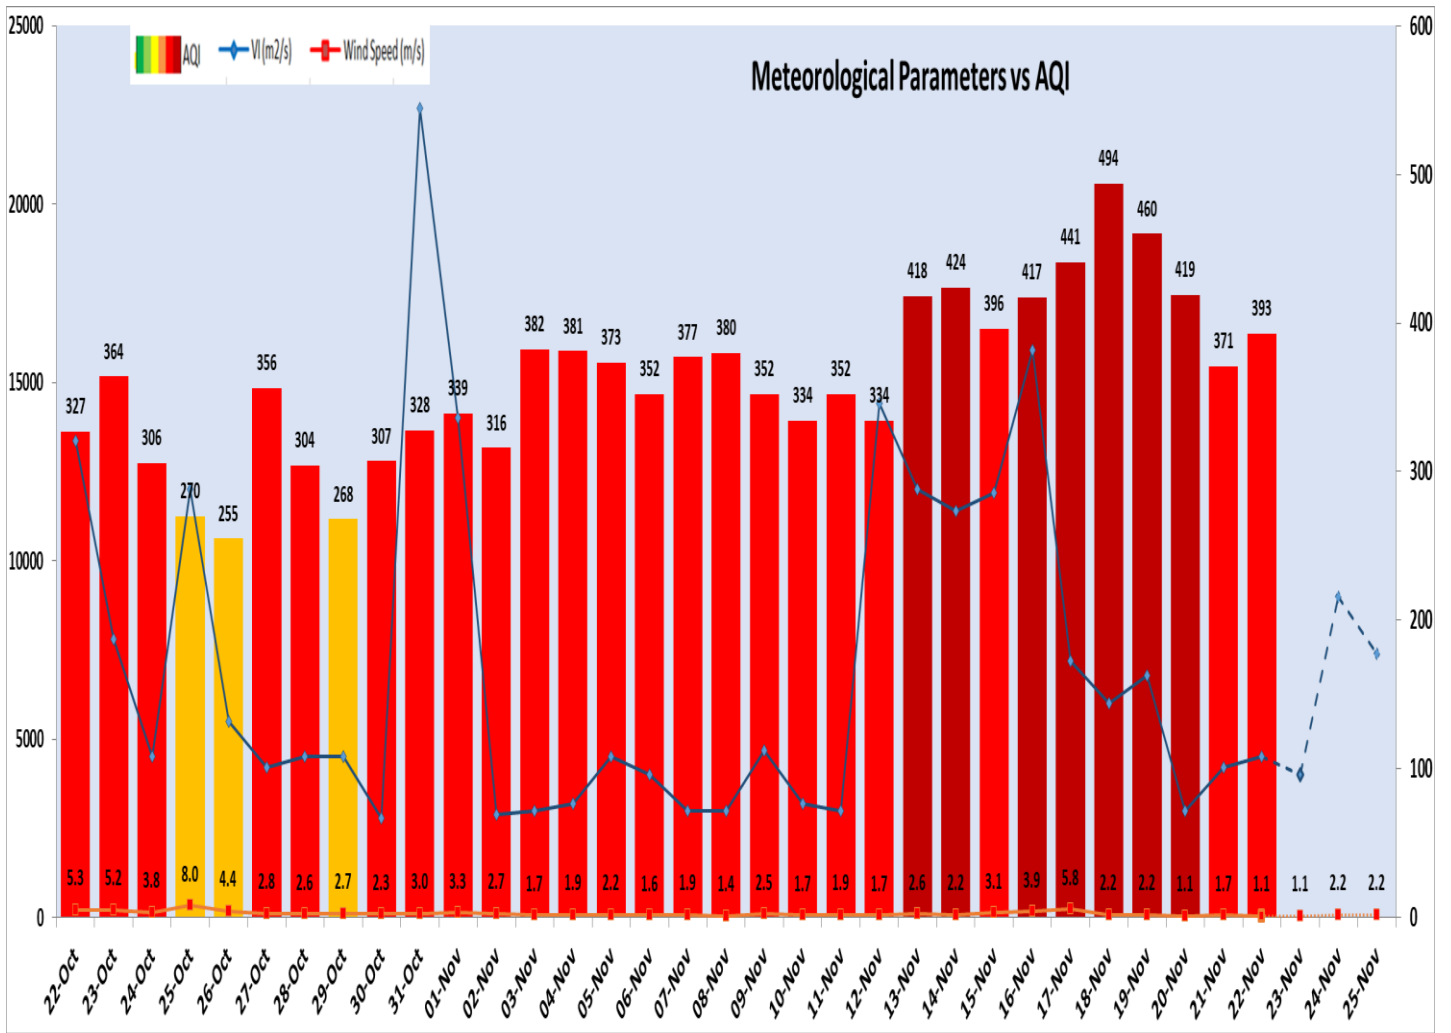

Delhi Temperature in (°C)*

Date	Minimum	Maximum
18-11-2024	16.2	27.2
19-11-2024	12.3	23.5
20-11-2024	11.2	25.4
21-11-2024	11.0	27.0

* Source – IMD (08:30 hrs.)

*Hotspots for Today

City	Station Name	AQI value	Air Quality	Prominent Pollutant
Delhi	Jahangirpuri, Delhi - DPCC	442	Severe	PM_{2.5}
	Anand Vihar, Delhi - DPCC	435	Severe	PM₁₀
	Nehru Nagar, Delhi - DPCC	435	Severe	PM_{2.5}
	Wazirpur, Delhi - DPCC	429	Severe	PM_{2.5}
	Bawana, Delhi - DPCC	427	Severe	PM_{2.5}
Faridabad	Sector 30, Faridabad - HSPCB	306	Very Poor	PM_{2.5}
Gurugram	NISE Gwal Pahari, Gurugram - IMD	354	Very Poor	PM_{2.5}
Ghaziabad	Vasundhara, Ghaziabad - UPPCB	373	Very Poor	PM_{2.5}
Greater Noida	Knowledge Park - V, Greater Noida - UPPCB	296	Poor	PM_{2.5}
Noida	Sector - 62, Noida - IMD	357	Very Poor	PM_{2.5}
	Sector-1, Noida - UPPCB	313	Very Poor	PM_{2.5}