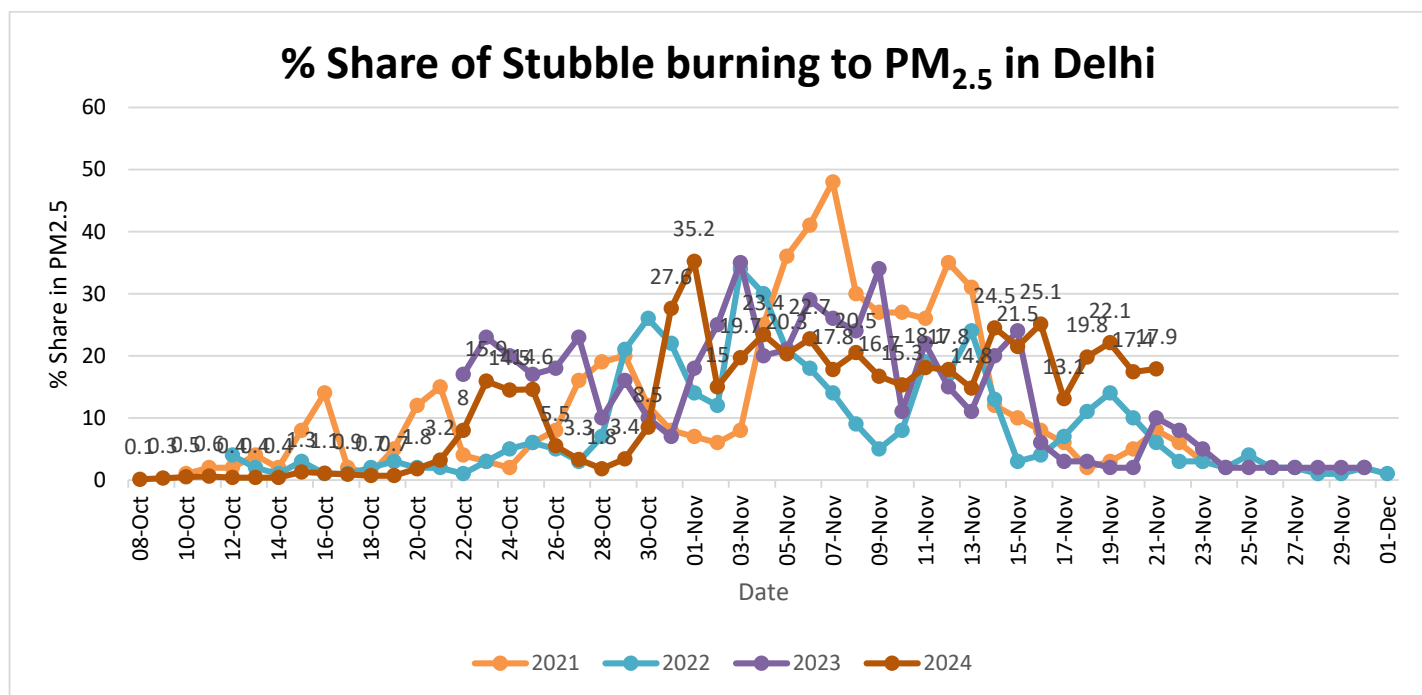

Forecast by IITM(Delhi):

	Nov 23, 2024	Nov 24, 2024	Nov 25, 2024
AQI Category	Very Poor	Very Poor	Very Poor

Wind Forecast for Delhi:

	Wind speed (at surface) in km/h		Wind speed (at 900 m) in km/h	Wind Direction	
	As per IMD (range)	As per windy.com (at 16:00 hrs.)	As per windy.com (at 16:00hrs)	As per IMD	As per windy.com at 900m
Nov 23, 2024	02-06	04	06	S/NNW	W
Nov 24, 2024	04-12	07	18	W/NNW	W
Nov 25, 2024	06-10	11	20	NNW/N	NW

IMD Alert for Tomorrow (23.11.2024):

The air quality is likely to be in Very Poor category on 23.11.2024 to 25.11.2024. The predominant surface wind is likely to be from south direction with speed less than 04 kmph during morning hours. Smog/ moderate fog is likely in the morning. The wind speed will increase thereafter becoming less than 06 kmph from northwest direction during afternoon. It will decrease thereafter becoming less than 04 kmph from northwest direction during evening and night. Smog/ shallow fog is likely in the evening/night and mainly clear sky on 23.11.2024. Ventilation index is likely to be 4000 m²/s.

Active Fire Events (AFE):

Date	Punjab		Haryana	
	No. of AFE on the day	Total AFE since September 15	No. of AFE on the day	Total AFE since September 15
21.11.2024	192	10296	10	1193
21.11.2023	513	35606	54	2177
21.11.2022	243	49526	11	3502

% Share of Stubble burning to PM_{2.5} in Delhi

21.11.2024	*As per IITM, the impact of stubble burning is ~ 17.9 %