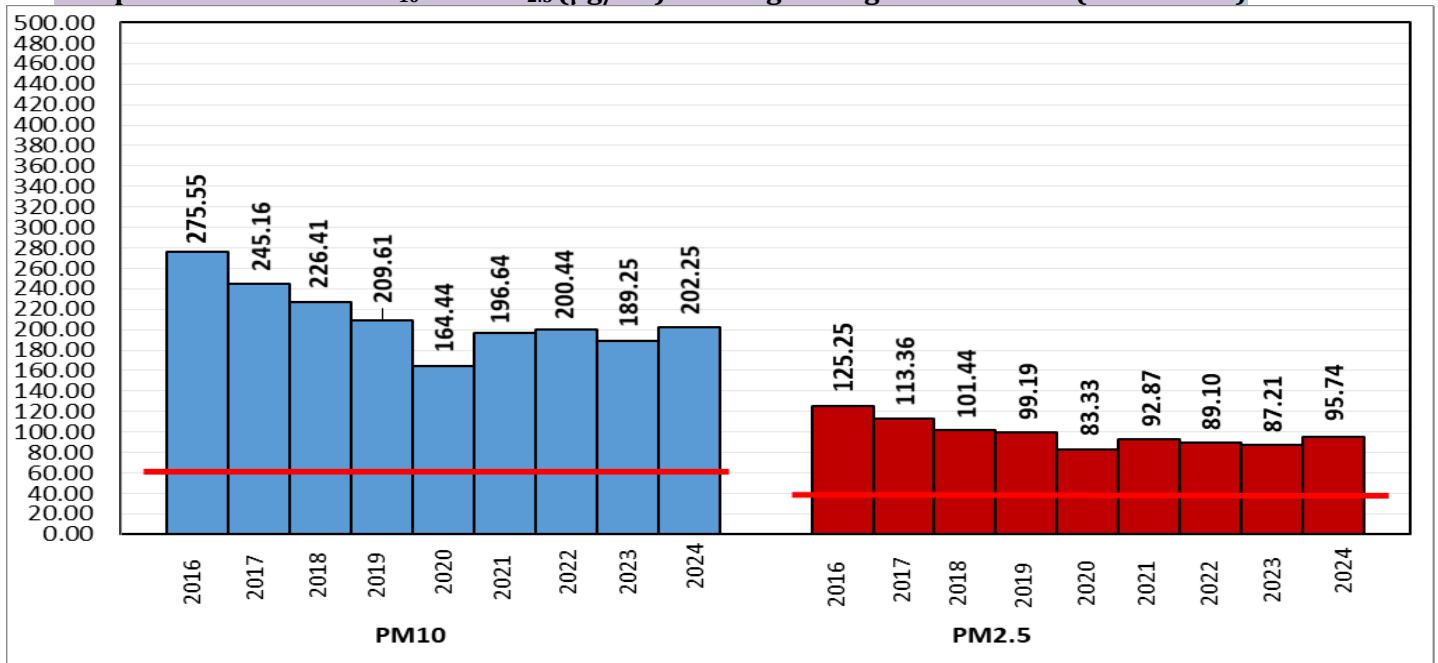

Central Pollution Control Board

Air Quality Status for Delhi & NCR

Dated – November 22, 2024

Current Air Quality Status:

Air Quality Index (AQI) (Average of past 24 hours at 4 PM) in comparison with last two years

	2024			2023			2022		
	Air Quality	AQI Value	Prominent Pollutant	Air Quality	AQI Value	Prominent Pollutant	Air Quality	AQI Value	Prominent Pollutant
Delhi	Very Poor	393↑	PM _{2.5} , PM ₁₀	Very Poor	395↑	PM _{2.5}	Poor	255↓	PM _{2.5} , O ₃
Faridabad	Poor	292↑	PM _{2.5}	Very Poor	356↑	PM _{2.5} , PM ₁₀	Poor	227↓	PM _{2.5}
Ghaziabad	Very Poor	302↑	PM _{2.5}	Very Poor	344↓	PM _{2.5}	Moderate	182↓	PM _{2.5}
Greater Noida	Poor	262↑	PM _{2.5}	Very Poor	321↑	PM _{2.5}	Poor	209↓	PM ₁₀ , PM _{2.5}
Gurugram	Very Poor	302↑	PM _{2.5}	Very Poor	341↑	PM _{2.5}	Poor	242↓	PM _{2.5}
Noida	Very Poor	312↑	PM _{2.5}	Very Poor	341↑	PM _{2.5}	Moderate	195↓	PM _{2.5}

Comparative status of PM₁₀ and PM_{2.5} (µg/m³) running average - Till Nov 21 (2016-2024)

*Red line shows the annual average concentration standards for PM₁₀ and PM_{2.5}.

Daily Average of Particulates in Delhi (24 hourly average value; from 06:00am of 21.11.24 to 06:00 am of 22.11.24)