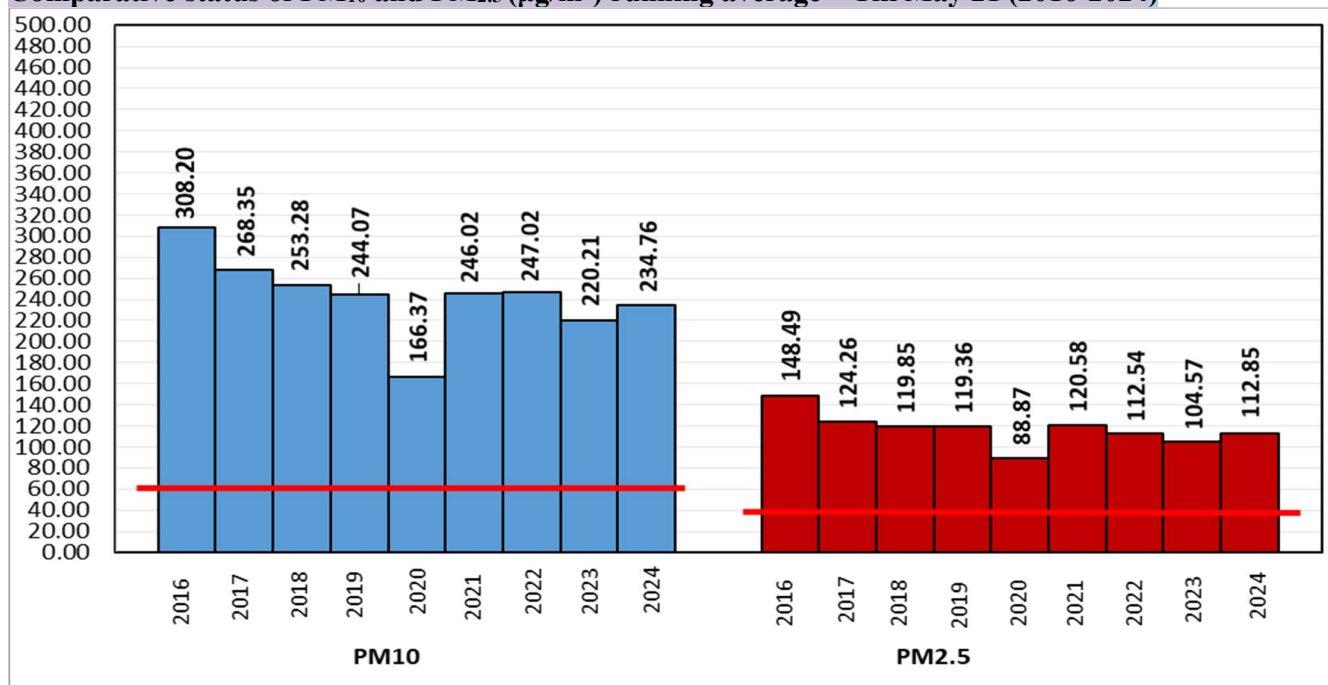

Air Quality Index (AQI) (Average of past 24 hours at 4 PM) in comparison with last two years

	2024			2023			2022		
	Air Quality	AQI Value	Prominent Pollutant	Air Quality	AQI Value	Prominent Pollutant	Air Quality	AQI Value	Prominent Pollutant
Delhi	Moderate	193↓	PM₁₀, PM_{2.5}, O₃	Moderate	199↓	PM_{2.5}, PM₁₀	Poor	203↓	PM_{2.5}, PM₁₀, O₃
Faridabad	Moderate	192↓	PM_{2.5}	Moderate	146↓	PM₁₀, PM_{2.5}	Poor	203↓	PM_{2.5}, PM₁₀
Ghaziabad	Moderate	154↓	PM₁₀	Moderate	194↓	PM₁₀	Poor	205↓	PM₁₀, O₃
Greater Noida	Poor	259↓	PM₁₀	Poor	244↑	PM₁₀	Poor	212	PM₁₀, O₃
Gurugram	Poor	205↓	PM₁₀, PM_{2.5}	Poor	267↑	PM_{2.5}	Moderate	163↓	PM₁₀
Noida	Poor	210↓	PM₁₀	Poor	256↑	PM₁₀	Poor	209↓	PM₁₀

*Data available for 35(2024), 37(2023), 34(2022) stations in Delhi today. # ↑, ↓ arrows indicate a decrease/increase as compared to the value on the previous day.

Comparative status of AQI - Delhi from 01 January to 22 May 2016-2024

Category	Year	2016	2017	2018	2019	2020	2021	2022	2023	2024	2016	2017	2018	2019	2020	2021	2022	2023	2024	
	No. of days	139	142	142	142	143	142	142	142	143	2016	2017	2018	2019	2020	2021	2022	2023	2024	
Good (0-50)		0	0	0	0	1	0	0	0	0	0	0	0	0	0	0	0	0	0	0
Satisfactory (51-100)		0	0	1	2	27	5	3	5	0	12	32	42	53	89	51	33	65	70	
Moderate (101-200)		12	32	41	51	61	46	30	60	70										
Poor (201-300)		71	75	70	56	37	52	90	53	38										
Very Poor (301-400)		50	35	27	26	15	33	18	21	32	127	110	100	89	54	91	109	77	73	
Severe (>401)		6	0	3	7	2	6	1	3	3										

Comparative status of PM₁₀ and PM_{2.5} (µg/m³) running average – Till May 21 (2016-2024)

*Red line shows the annual average concentration standards for PM₁₀ and PM_{2.5}.