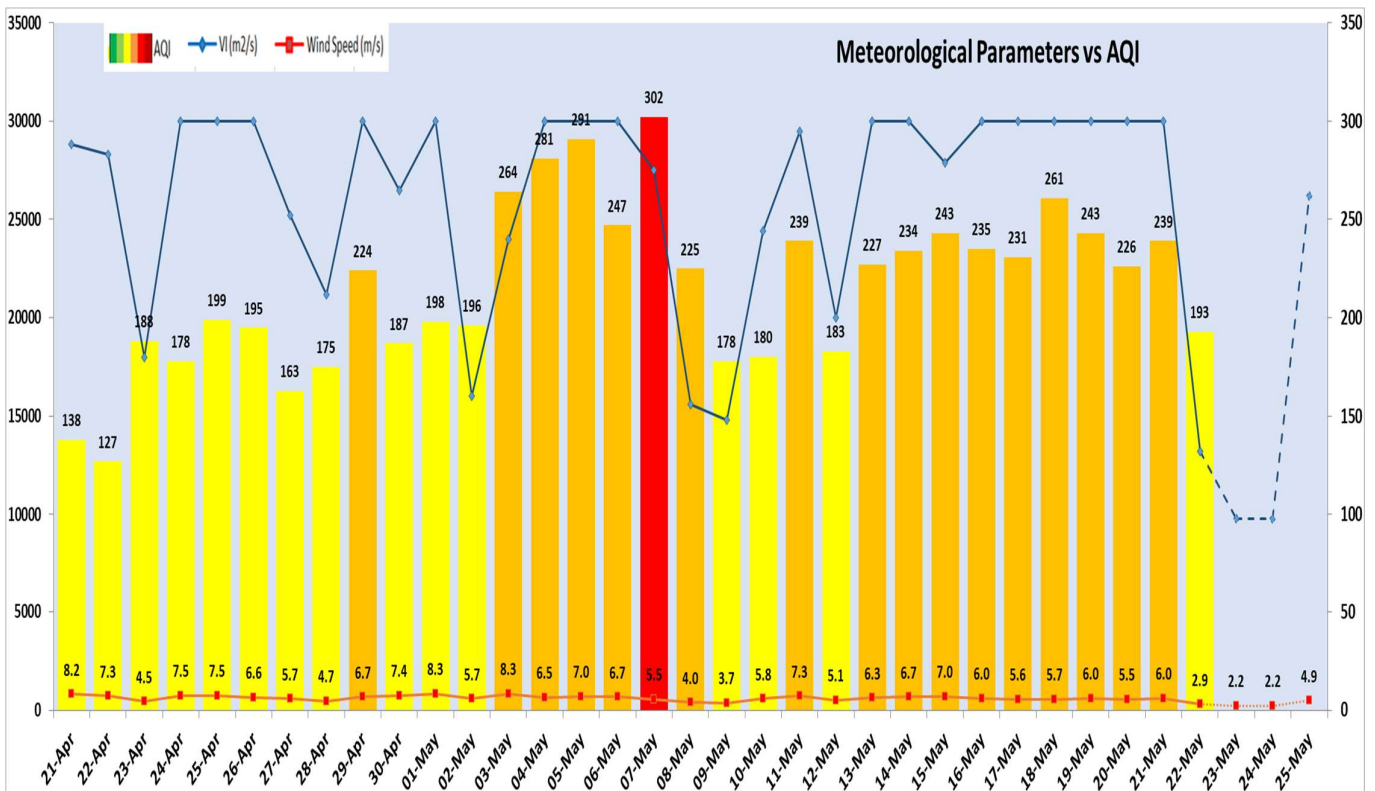

▪ **Daily Average of Particulates in Delhi** (24 hourly average value; from 06:00am of 21.05.24 to 06:00 am of 22.05.24)

Date ↓ / parameter →	PM_{2.5} (µg/m³)	PM₁₀ (µg/m³)
21- May -2024	76↓	256↓

Hotspots for Today:

*Details given below

Delhi	Nehru Nagar, Chandni Chowk, Shadipur, Narela, Bawana	Ghaziabad	Indirapuram, Loni
Faridabad	New Industrial Town	Greater Noida	Knowledge Park - V
Gurugram	Teri Gram, Sector-51	Noida	Sector - 125, Sector-116

▪ **Forecast by IITM(Delhi):**

	May 23, 2024	May 24, 2024	May 25, 2024
AQI Category	Poor	Poor	Poor

▪ **Wind Forecast for Delhi:**

	Wind speed (at surface) in km/h		Wind speed (at 900 m) in km/h	Wind Direction	
	As per IMD (range)	As per windy.com (at 16:00 hrs.)	As per windy.com (at 16:00hrs)	As per IMD	As per windy.com at 900m
May 23, 2024	10-15	5	9	SE	NW
May 24, 2024	06-16	13	17	SE/NE	NW
May 25, 2024	15-20	19	33	VAR	NW

▪ **IMD Alert for Tomorrow (23.05.2024):**

The air quality is likely to be in Poor category from 23.05.2024 to 25.05.2024. The predominant surface wind is likely to be coming from Southeast directions in Delhi with wind speed 10-15 kmph, mainly clear sky, heat wave conditions at a few places and strong surface winds (speed 25-35 kmph) occasionally gusty during the day on 23.05.2024. Ventilation index is likely to be 9800 m²/s.