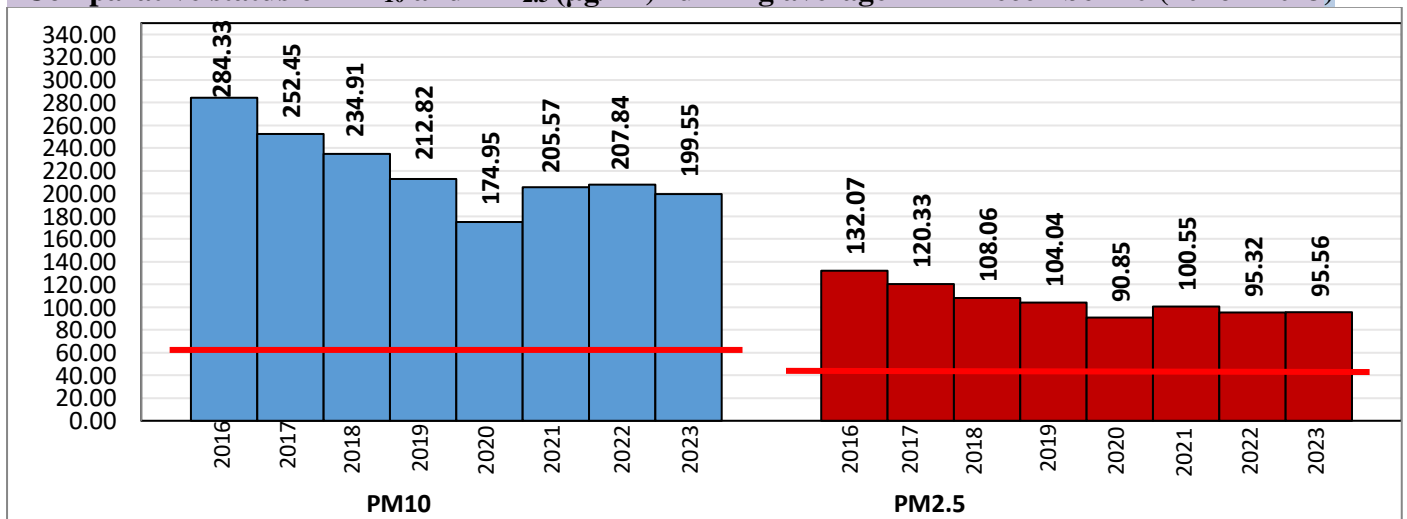

Air Quality Index (AQI) (Average of past 24 hours at 4 PM) in comparison with last two years

	2023			2022			2021(Covid- Year)		
	Air Quality	AQI Value	Prominent Pollutant	Air Quality	AQI Value	Prominent Pollutant	Air Quality	AQI Value	Prominent Pollutant
Delhi	Very Poor	361↑	PM2.5	Very Poor	328↓	PM2.5	Severe	402↑	PM2.5
Faridabad	Poor	238↑	PM2.5	Very Poor	333↓	PM10, PM2.5	Very Poor	395↑	PM2.5
Ghaziabad	Very Poor	337↑	PM2.5	Very Poor	262↓	PM2.5	Very Poor	392↑	PM2.5
Greater Noida	Very Poor	337↑	PM2.5	Very Poor	324↓	PM2.5	Very Poor	372↑	PM2.5
Gurugram	Poor	246↑	PM2.5	Very Poor	340↓	PM2.5	Very Poor	314↑	PM2.5
Noida	Very Poor	356↑	PM2.5, PM10	Very Poor	312↓	PM2.5	Very Poor	382↑	PM2.5, PM10

*Data available for 37(2023), 38(2022), 35(2021) stations in Delhi today. # ↑, ↓ arrows indicate a decrease/increase as compared to the value on the previous day.

Comparative status of AQI - Delhi from 01 January to 21 December 2016-2023

Category	Year	2016	2017	2018	2019	2020	2021	2022	2023	2016	2017	2018	2019	2020	2021	2022	2023
	No. of days	344	355	355	355	356	355	355	355	110	153	158	182	227	197	163	206
Good (0–50)		0	2	0	2	4	1	3	1								
Satisfactory (51–100)		24	45	53	59	96	72	65	60								
Moderate (101–200)		86	106	105	121	127	124	95	145								
Poor (201–300)		119	113	113	103	72	77	130	77								
Very Poor (301–400)		90	81	68	50	45	62	56	60	234	202	197	173	129	158	192	149
Severe (>401)		25	8	16	20	12	19	6	12								

Comparative status of PM₁₀ and PM_{2.5} (µg/m³) running average - Till December 20 (2016- 2023)

*Red line shows the annual average concentration standards for PM₁₀ and PM_{2.5}.

Daily Average of Particulates in Delhi (24 hourly average value; from 06:00am of 20.12.23 to 06:00 am of 21.12.23)

Date ↓ / parameter →	PM_{2.5} (µg/m³)	PM₁₀ (µg/m³)
20- December -2023	170↑	299↑