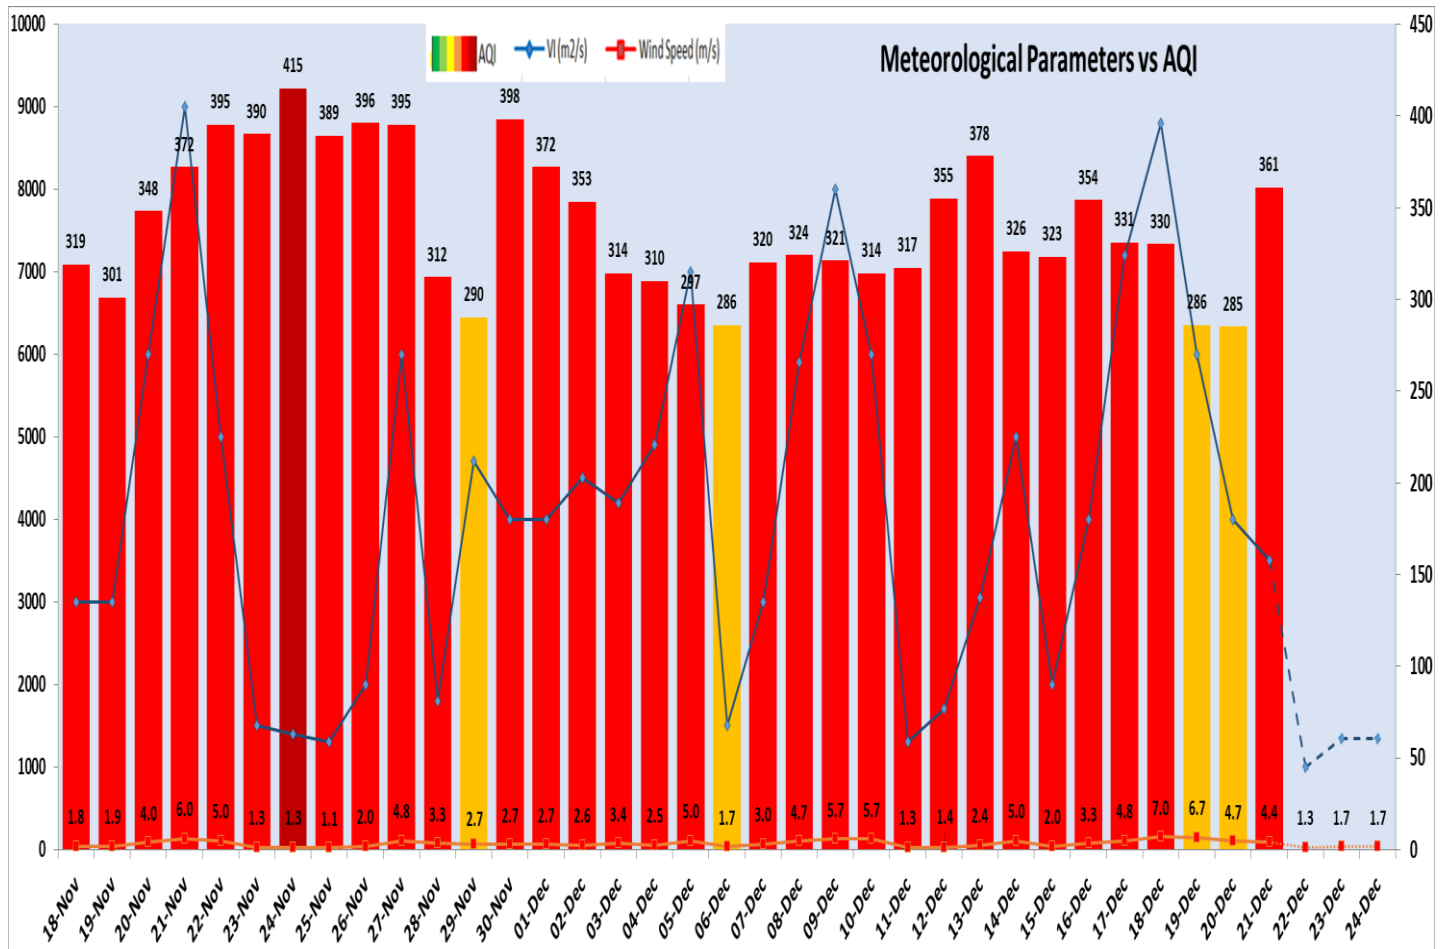

Hotspots for Today:

*Details given below

Delhi	Nehru Nagar, Jahangirpuri, Mundka, ITO, Shadipur	Ghaziabad	Loni, Sanjay Nagar
Faridabad	New Industrial Town	Greater Noida	Knowledge Park -V
Gurugram	Teri Gram, Sector-51, NISE Gwal Pahari	Noida	Sector-62, Sector-125

Forecast by IITM (Delhi):

	Dec 22, 2023	Dec 23, 2023	Dec 24, 2023
AQI Category	Very Poor	Very Poor	Very Poor

Wind Forecast for Delhi:

	Wind speed (at surface) in km/h		Wind speed (at 900 m) in km/h	Wind Direction	
	As per IMD (range)	As per windy.com (at 16:00 hrs.)	As per windy.com (at 16:00hrs)	As per IMD	As per windy.com at 900m
Dec 22. 2023	04-08	5	05	NE/N	N
Dec 23. 2023	04-08	5	05	NE/SE	E
Dec 24. 2023	06-08	9	09	NW	NW

IMD Alert for Tomorrow (22.12.2023):

The air quality is likely to remain in Very Poor category from 22.12.2023 to 24.12.2023. The predominant surface wind is likely to be coming from NorthEast/North directions in Delhi with wind speed 04-08 kmph, partly cloudy sky, shallow fog in the morning and possibility of very light rain/drizzle towards night on 22.12.2023. Ventilation index is likely to be 1000 m²/s.