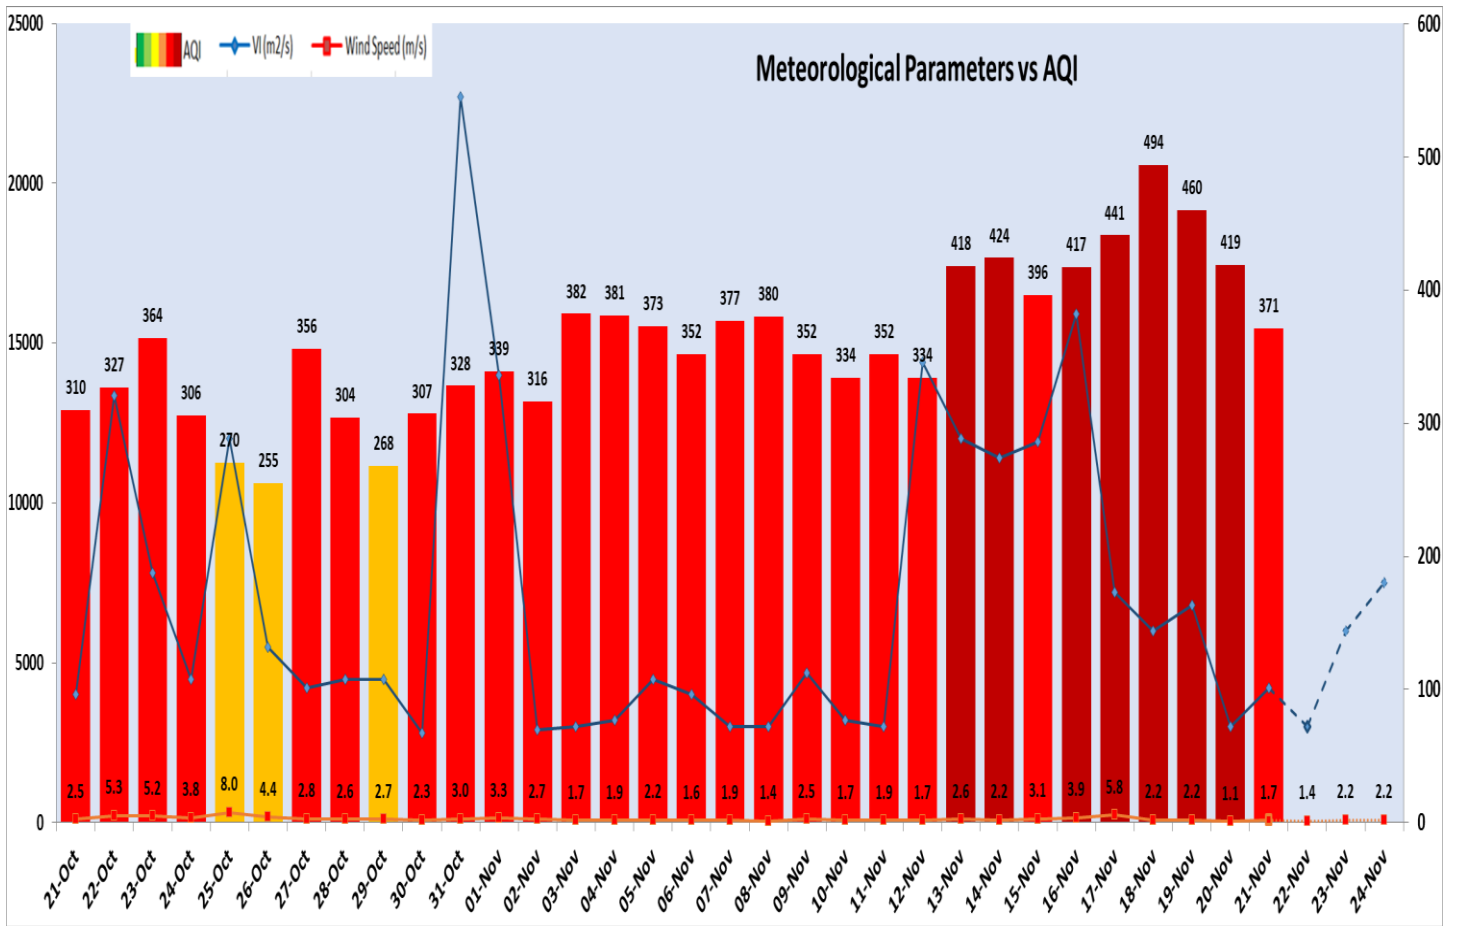

Delhi Temperature in (°C)*

Date	Minimum	Maximum
18-11-2024	16.2	27.2
19-11-2024	12.3	23.5
20-11-2024	11.2	25.4
21-11-2024	10.2	26.8

* Source – IMD (08:30 hrs.)

*Hotspots for Today

City	Station Name	AQI value	Air Quality	Prominent Pollutant
Delhi	Jahangirpuri, Delhi - DPCC	433	Severe	PM_{2.5}
	Wazirpur, Delhi - DPCC	429	Severe	PM_{2.5}
	Shadipur, Delhi - CPCB	410	Severe	PM_{2.5}
	Ashok Vihar, Delhi - DPCC	409	Severe	PM_{2.5}
	Bawana, Delhi - DPCC	408	Severe	PM_{2.5}
Faridabad	Sector 30, Faridabad - HSPCB	254	Poor	PM_{2.5}
Gurugram	Teri Gram, Gurugram - HSPCB	321	Very Poor	PM_{2.5}
	Sector-51, Gurugram - HSPCB	314	Very Poor	PM_{2.5}
	Vikas Sadan, Gurugram - HSPCB	305	Very Poor	PM_{2.5}
Ghaziabad	Loni, Ghaziabad - UPPCB	402	Severe	PM_{2.5}
	Vasundhara, Ghaziabad - UPPCB	303	Very Poor	PM_{2.5}
Greater Noida	Knowledge Park - V, Greater Noida - UPPCB	223	Poor	PM_{2.5}
Noida	Sector - 62, Noida - IMD	320	Very Poor	PM_{2.5}
	Sector - 125, Noida - UPPCB	262	Poor	PM_{2.5}