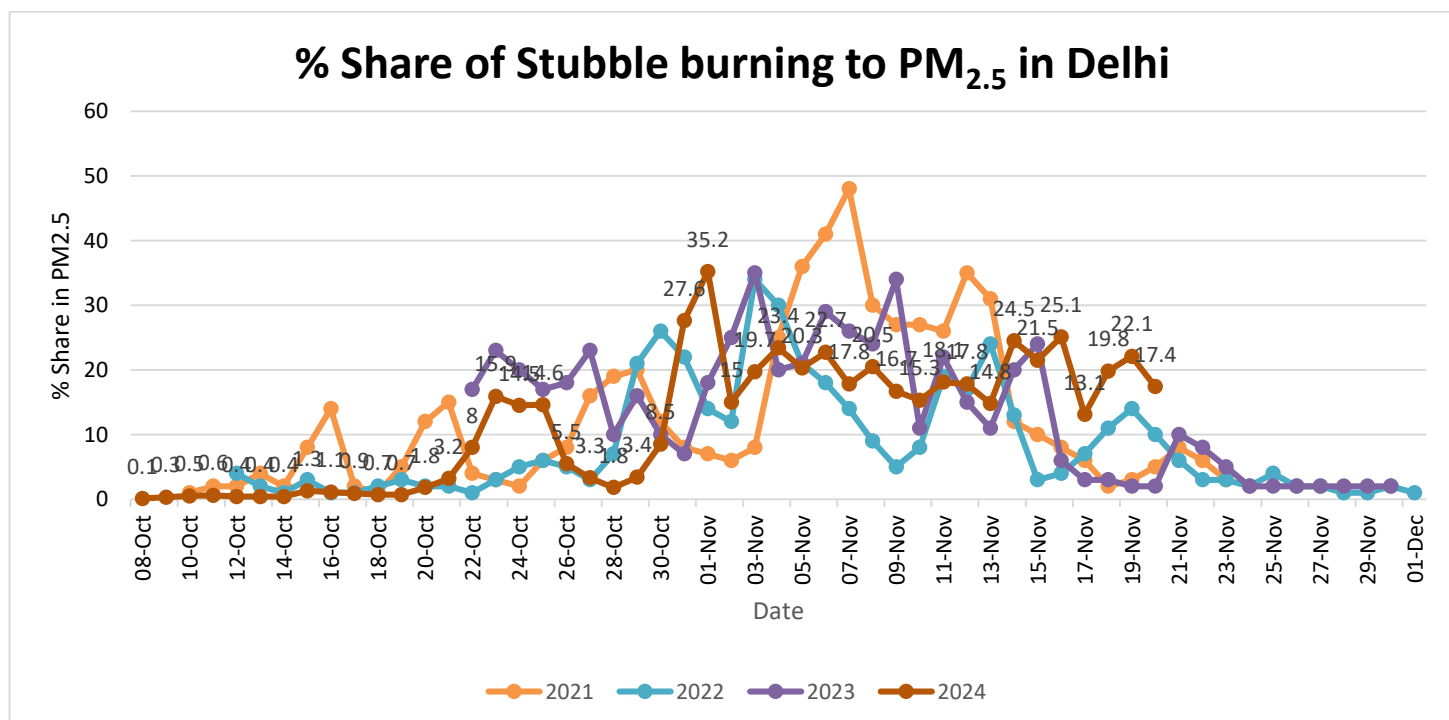

Forecast by IITM(Delhi):			
	Nov 22, 2024	Nov 23, 2024	Nov 24, 2024
AQI Category	Very Poor	Very Poor	Very Poor

Wind Forecast for Delhi:					
	Wind speed (at surface) in km/h		Wind speed (at 900 m) in km/h	Wind Direction	
	As per IMD (range)	As per windy.com (at 16:00 hrs.)	As per windy.com (at 16:00hrs)	As per IMD	As per windy.com at 900m
Nov 22, 2024	04-06	03	10	VAR	NW
Nov 23, 2024	04-12	02	08	VAR	W
Nov 24, 2024	04-12	06	24	VAR	W

IMD Alert for Tomorrow (22.11.2024):

The air quality is likely to be in Very Poor category on 22.11.2024 to 24.11.2024. The predominant surface wind is likely to be in variable direction with speed less than 04-06 kmph during morning hours. Smog/ shallow to moderate fog is likely in the morning. The wind speed will increase thereafter becoming less than 10 kmph from west direction during afternoon. It will decrease thereafter becoming less than 06 kmph from northwest direction during evening and night. Smog/ shallow fog is likely in the evening/night and mainly clear sky on 22.11.2024. Ventilation index is likely to be 3000 m²/s.

Date	Punjab		Haryana	
	No. of AFE on the day	Total AFE since September 15	No. of AFE on the day	Total AFE since September 15
20.11.2024	179	10104	30	1183
20.11.2023	634	35093	38	2123
20.11.2022	368	49283	32	3491

% Share of Stubble burning to PM_{2.5} in Delhi	
20.11.2024	*As per IITM, the impact of stubble burning is ~ 17.4 %