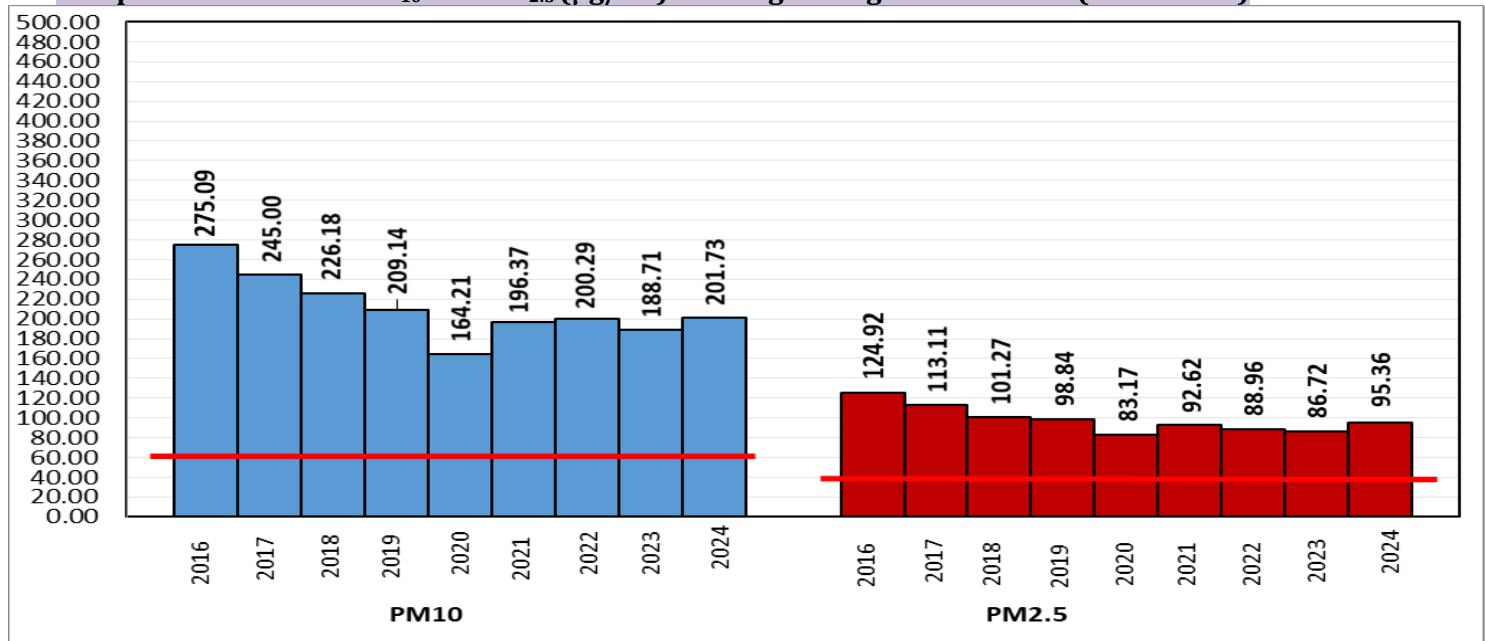

Air Quality Index (AQI) (Average of past 24 hours at 4 PM) in comparison with last two years

	2024			2023			2022		
	Air Quality	AQI Value	Prominent Pollutant	Air Quality	AQI Value	Prominent Pollutant	Air Quality	AQI Value	Prominent Pollutant
Delhi	Very Poor	371↓	PM_{2.5}	Very Poor	372↑	PM_{2.5}	Very Poor	310↓	PM_{2.5}
Faridabad	Poor	243↓	PM_{2.5}	Very Poor	322↓	PM_{2.5}	Poor	264↑	PM_{2.5}
Ghaziabad	Poor	291↓	PM_{2.5}	Very Poor	346↑	PM_{2.5}	Poor	244↑	PM_{2.5}
Greater Noida	Poor	212↓	PM_{2.5}	Very Poor	304↓	PM_{2.5}	Poor	275↓	PM_{2.5}
Gurugram	Poor	298↓	PM_{2.5}	Very Poor	331↑	PM_{2.5}	Poor	276↓	PM_{2.5}
Noida	Poor	253↓	PM_{2.5}	Very Poor	330↓	PM_{2.5}	Poor	256↑	PM_{2.5}

*Data available for 35(2024), 36(2023), 36(2022) stations in Delhi today. # ↑, ↓ arrows indicate a decrease/increase as compared to the value on the previous day.

Comparative status of AQI - Delhi from 01 January to 21 Nov 2016-2024

Category	Year	2016	2017	2018	2019	2020	2021	2022	2023	2024	2016	2017	2018	2019	2020	2021	2022	2023	2024	
	No. of days	314	325	325	325	326	325	325	325	326	2016	2017	2018	2019	2020	2021	2022	2023	2024	
Good (0–50)		0	2	0	2	5	1	3	1	0										
Satisfactory (51–100)		23	45	53	57	95	72	65	60	66	110	149	158	175	225	197	160	206	201	
Moderate (101–200)		87	102	105	116	125	124	92	145	135										
Poor (201–300)		116	105	108	93	61	68	123	72	60										
Very Poor (301–400)		70	63	47	41	30	46	38	36	55	204	176	167	150	101	128	165	119	125	
Severe (>401)		18	8	12	16	10	14	4	11	10										

Comparative status of PM₁₀ and PM_{2.5} (µg/m³) running average - Till Nov 20 (2016-2024)

*Red line shows the annual average concentration standards for PM₁₀ and PM_{2.5}.

Daily Average of Particulates in Delhi (24 hourly average value; from 06:00am of 20.11.24 to 06:00 am of 21.11.24)

Date ↓ / parameter →	PM_{2.5} (µg/m³)	PM₁₀ (µg/m³)
20-Nov-2024	234↓	379↓