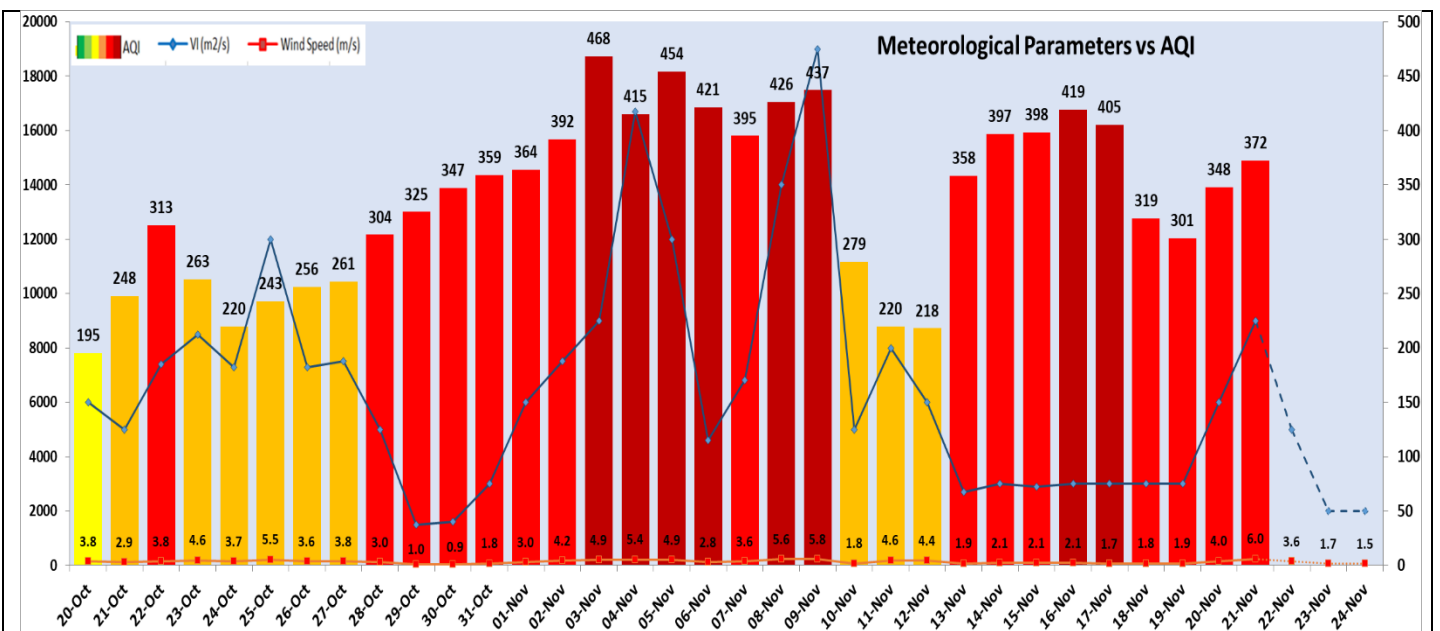

Hotspots for Today:

*Details given below

Delhi	Bawana, Mundka, Punjabi Bagh, Jahangirpuri, Nehru Nagar	Ghaziabad	Loni, Sanjay Nagar
Faridabad	Sector- 16A, New Industrial Town, Sector 11	Greater Noida	Knowledge Park -V
Gurugram	Teri Gram, Sector-51	Noida	Sector-62

Forecast by IITM (Delhi):

	Nov 22, 2023	Nov 23, 2023	Nov 24, 2023
AQI Category	Very Poor	Very Poor	Very Poor

Wind Forecast for Delhi:

	Wind speed (at surface) in km/h		Wind speed (at 900 m) in km/h	Wind Direction	
	As per IMD (range)	As per windy.com (at 16:00 hrs.)	As per windy.com (at 16:00hrs)	As per IMD	As per windy.com at 900m
Nov 22. 2023	04	08	23	NW	NW
Nov 23. 2023	04	06	07	NW/E	SE
Nov 24. 2023	04	08	07	NE/E	NW

IMD Alert for Tomorrow (22.11.2023):

The air quality is likely to remain in the Very Poor category from 22.11.2023 to 24.11.2023. The predominant surface wind is likely to be coming from Northwest directions with wind speed up to 04 kmph during daytime and calm during evening/night, mainly clear sky and shallow fog in the morning on 22.11.2023. Ventilation index is likely to be 5000 m²/s.

Active Fire Events (AFE):

Date	Punjab		Haryana	
	Nos. on the day	Total since September 15	Nos. on the day	Total since September 15
20.11.2023	634	35093	38	2123
20.11.2022	368	49283	32	3491
20.11.2021	283	70856	127	6464

*As per IITM, the impact of stubble burning is ~2%