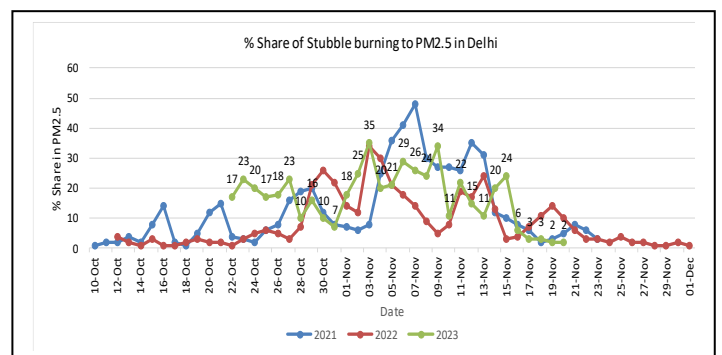

Hotspots for Today:

*Details given below

Delhi	Bawana, Mundka, Punjabi Bagh, Jahangirpuri, Nehru Nagar	Ghaziabad	Loni, Sanjay Nagar
Faridabad	Sector- 16A, New Industrial Town, Sector 11	Greater Noida	Knowledge Park -V
Gurugram	Teri Gram, Sector-51	Noida	Sector-62

Forecast by IITM (Delhi):

	Nov 22, 2023	Nov 23, 2023	Nov 24, 2023
AQI Category	Very Poor	Very Poor	Very Poor

Wind Forecast for Delhi:

	Wind speed (at surface) in km/h		Wind speed (at 900 m) in km/h	Wind Direction	
	As per IMD (range)	As per windy.com (at 16:00 hrs.)	As per windy.com (at 16:00hrs)	As per IMD	As per windy.com at 900m
Nov 22. 2023	04	08	23	NW	NW
Nov 23. 2023	04	06	07	NW/E	SE
Nov 24. 2023	04	08	07	NE/E	NW

IMD Alert for Tomorrow (22.11.2023):

The air quality is likely to remain in the Very Poor category from 22.11.2023 to 24.11.2023. The predominant surface wind is likely to be coming from Northwest directions with wind speed up to 04 kmph during daytime and calm during evening/night, mainly clear sky and shallow fog in the morning on 22.11.2023. Ventilation index is likely to be 5000 m²/s.

Active Fire Events (AFE):

Date	Punjab		Haryana	
	Nos. on the day	Total since September 15	Nos. on the day	Total since September 15
20.11.2023	634	35093	38	2123
20.11.2022	368	49283	32	3491
20.11.2021	283	70856	127	6464

*As per IITM, the impact of stubble burning is ~2%