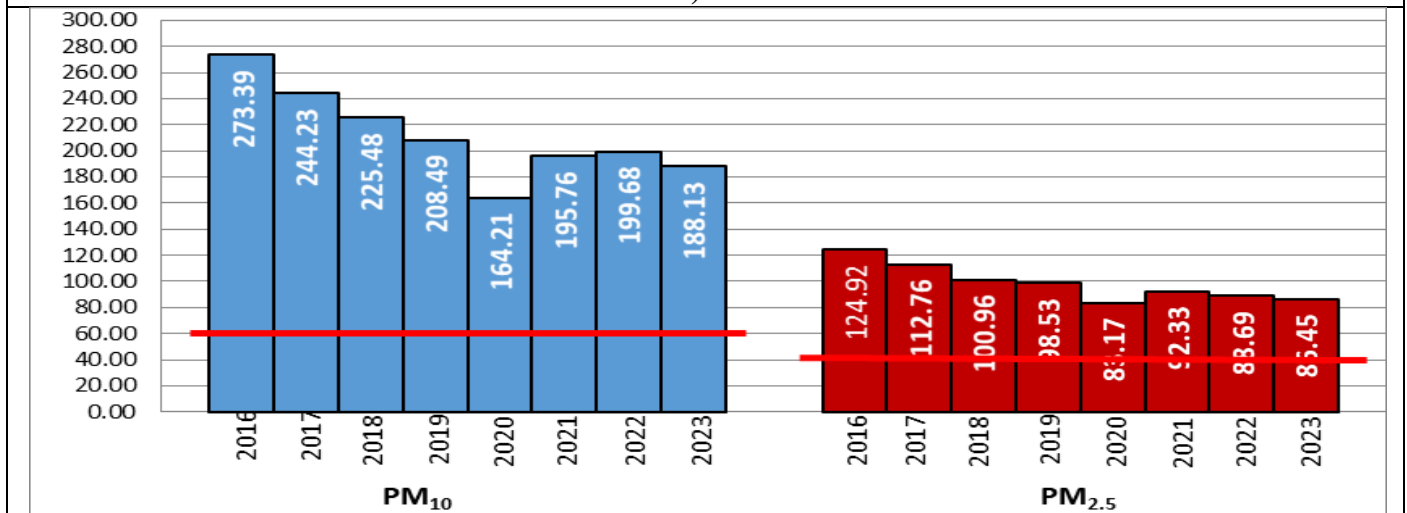

2023			2022			2021(Covid- Year)		
	Air Quality	AQI Value	Prominent Pollutant	Air Quality	AQI Value	Prominent Pollutant	Air Quality	AQI Value	Prominent Pollutant
Delhi	Very Poor	372↑	PM2.5	Very Poor	310↓	PM2.5	Very Poor	349↓	PM10, PM2.5
Faridabad	Very Poor	322↓	PM2.5	Poor	264↑	PM2.5	Very Poor	377↓	PM10, PM2.5
Ghaziabad	Very Poor	346↑	PM2.5	Poor	244↑	PM2.5	Very Poor	319↓	PM2.5
Greater Noida	Very Poor	304↓	PM2.5	Poor	275↓	PM2.5	Poor	298↓	PM2.5
Gurugram	Very Poor	331↑	PM2.5	Poor	276↓	PM2.5	Very Poor	364↑	PM2.5
Noida	Very Poor	330↓	PM2.5	Poor	256↑	PM2.5	Very Poor	322↓	PM10, PM2.5

*Data available for 36(2023), 36(2022), 36(2021) stations in Delhi today. # ↑, ↓ arrows indicate a decrease/increase as compared to the value on the previous day.

Comparative status of AQI - Delhi from 01 January to 21 November 2016-2023

Category	Year	2016	2017	2018	2019	2020	2021	2022	2023	2016	2017	2018	2019	2020	2021	2022	2023
	No. of days	314	325	325	325	326	325	325	325	2016	2017	2018	2019	2020	2021	2022	2023
Good (0–50)		0	2	0	2	4	1	3	1								
Satisfactory (51–100)		24	45	53	58	96	72	65	60	110	151	157	175	225	197	160	206
Moderate (101–200)		86	104	104	115	125	124	92	145								
Poor (201–300)		116	103	107	93	61	69	123	72								
Very Poor (301–400)		70	64	49	41	30	45	38	36	204	174	168	150	101	128	165	119
Severe (>401)		18	7	12	16	10	14	4	11								

Comparative status of PM₁₀ and PM_{2.5} (µg/m³) running average - Till November 20 (2016-2023)

*Red line shows the annual average concentration standards for PM10 and PM2.5.

Daily Average of Particulates in Delhi

Date ↓ / parameter →	PM_{2.5} (µg/m³)	PM₁₀ (µg/m³)
20- November -2023	207 ↑	335 ↑