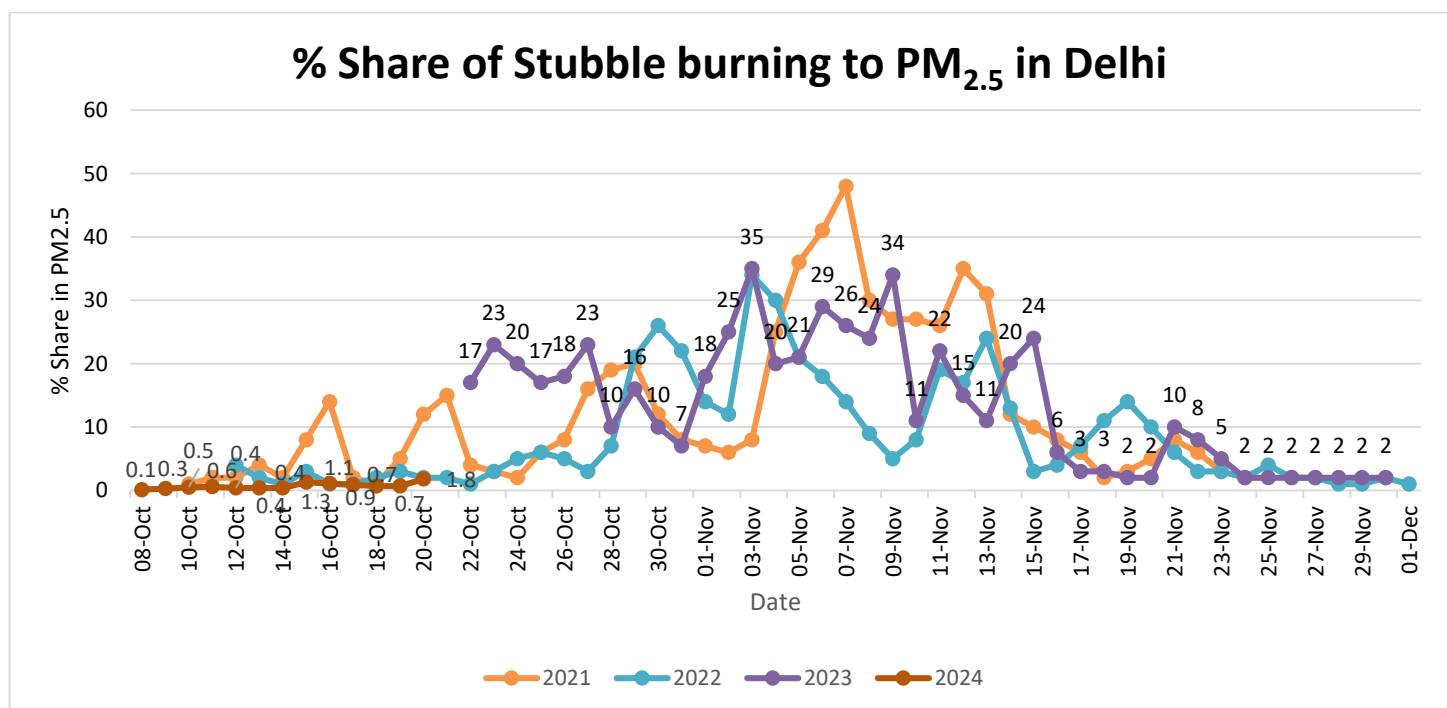

Hotspots for Today: *Details given below

Delhi	Anand Vihar, R K Puram, Wazirpur, Shadipur, Bawana	Ghaziabad	Loni, Sanjay Nagar
Faridabad	New Industrial Town, Sector-16A	Greater Noida	Knowledge Park – V
Gurugram	Teri Gram	Noida	Sector – 116, Sector - 1

Forecast by IITM(Delhi):

	Oct 22, 2024	Oct 23, 2024	Oct 24, 2024
AQI Category	Very Poor	Very Poor	Very Poor

Wind Forecast for Delhi:

	Wind speed (at surface) in km/h		Wind speed (at 900 m) in km/h	Wind Direction	
	As per IMD (range)	As per windy.com (at 16:00 hrs.)	As per windy.com (at 16:00hrs)	As per IMD	As per windy.com at 900m
Oct 22, 2024	08-10	07	12	SE/NE	NW
Oct 23, 2024	08-14	08	29	N/NE	NW
Oct 24, 2024	04-12	09	24	NW/NE	NW

IMD Alert for Tomorrow (22.10.2024):

The air quality is likely to be in lower end of Very Poor category from 22.10.2024 to 24.10.2024. The predominant surface wind is likely to be coming from Southeast/Northeast directions in Delhi with wind speed 08-10 kmph and mainly clear sky on 22.10.2024. Ventilation index is likely to be 9500 m²/s.

Active Fire Events (AFEs):

Date	Punjab		Haryana	
	No. of AFE on the day	Total AFE since September 15	No. of AFE on the day	Total AFE since September 15
20.10.2024	52	1445	11	653
20.10.2023	174	1618	51	621
20.10.2022	96	2721	78	664

% Share of Stubble burning to PM_{2.5} in Delhi

20.10.2024	*As per IITM, the impact of stubble burning is ~ 1.8 %