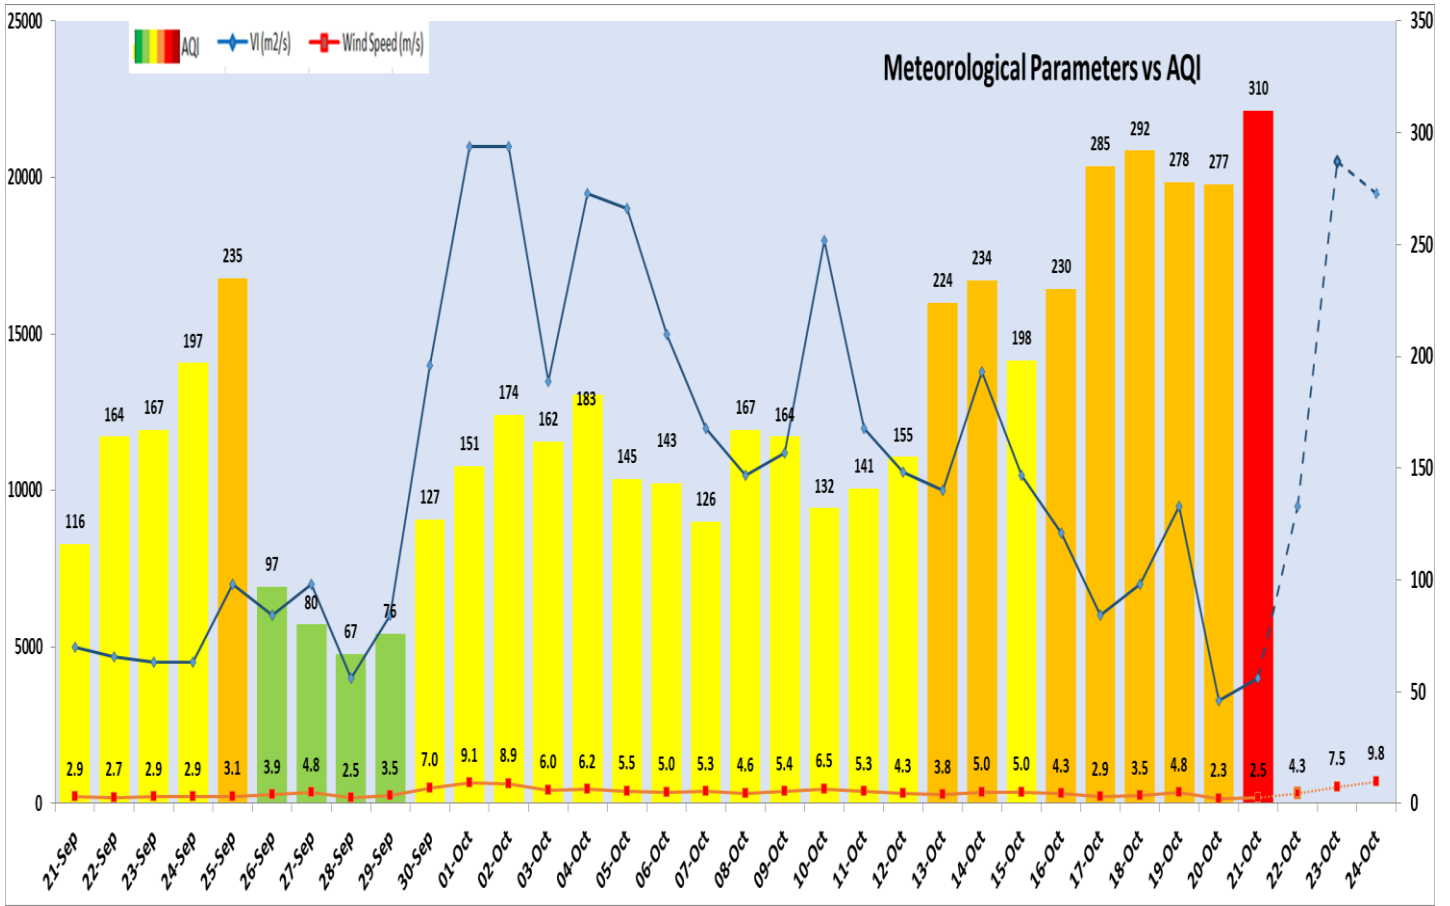

Delhi Temperature in (°C)

Date	Minimum	Maximum
18-10-2024	19.5	36.2
19-10-2024	20.2	36.2
20-10-2024	20.3	36.5
21-10-2024	20.4	35.8

*Hotspots for Today

City	Station Name	AQI value	Air Quality	Prominent Pollutant
Delhi	Anand Vihar, Delhi - DPCC	359	Very Poor	PM₁₀
	R K Puram, Delhi - DPCC	349	Very Poor	PM_{2.5}
	Wazirpur, Delhi - DPCC	348	Very Poor	PM_{2.5}
	Shadipur, Delhi - CPCB	346	Very Poor	PM_{2.5}
	Bawana, Delhi - DPCC	345	Very Poor	PM_{2.5}
Faridabad	New Industrial Town, Faridabad - HSPCB	192	Moderate	PM₁₀
	Sector- 16A, Faridabad - HSPCB	179	Moderate	PM_{2.5}
Gurugram	Teri Gram, Gurugram - HSPCB	227	Poor	PM_{2.5}
Ghaziabad	Loni, Ghaziabad - UPPCB	305	Very Poor	PM_{2.5}
	Sanjay Nagar, Ghaziabad - UPPCB	275	Poor	PM_{2.5}
Greater Noida	Knowledge Park - V, Greater Noida - UPPCB	210	Poor	PM₁₀
Noida	Sector-116, Noida - UPPCB	266	Poor	PM_{2.5}
	Sector-1, Noida - UPPCB	262	Poor	PM_{2.5}