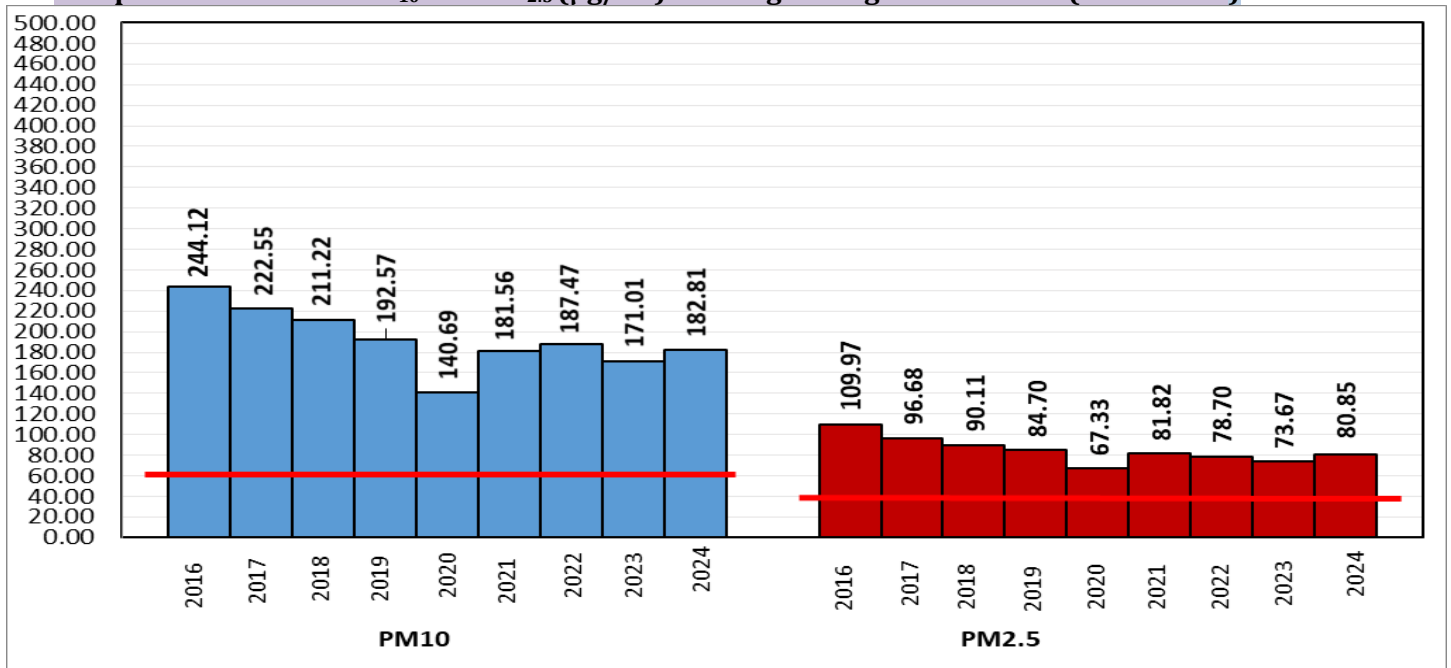

Central Pollution Control Board

Air Quality Status for Delhi & NCR

Dated – October 21, 2024

Current Air Quality Status:

Air Quality Index (AQI) (Average of past 24 hours at 4 PM) in comparison with last two years

	2024			2023			2022		
	Air Quality	AQI Value	Prominent Pollutant	Air Quality	AQI Value	Prominent Pollutant	Air Quality	AQI Value	Prominent Pollutant
Delhi	Very Poor	310↑	PM _{2.5} , PM ₁₀	Poor	248↑	PM _{2.5}	Poor	262↑	PM ₁₀ , PM _{2.5}
Faridabad	Moderate	165↑	PM _{2.5} , PM ₁₀	Poor	217↓	PM _{2.5}	Very Poor	312↑	PM ₁₀ , PM _{2.5}
Ghaziabad	Poor	257↑	PM _{2.5}	Poor	227↑	PM _{2.5} , PM ₁₀	Poor	300↑	PM _{2.5}
Greater Noida	Moderate	183↑	PM _{2.5} , PM ₁₀	Poor	289↑	PM _{2.5}	Poor	246↑	PM ₁₀
Gurugram	Poor	210↓	PM _{2.5}	Moderate	198↑	PM _{2.5}	Poor	242↑	PM _{2.5} , PM ₁₀
Noida	Poor	252↑	PM _{2.5}	Poor	249↑	PM _{2.5} , PM ₁₀	Poor	258↑	PM ₁₀ , PM _{2.5}

Category	Year	2016	2017	2018	2019	2020	2021	2022	2023	2024	2016	2017	2018	2019	2020	2021	2022	2023	2024	
	No. of days	283	294	294	294	295	294	294	294	295	2016	2017	2018	2019	2020	2021	2022	2023	2024	
Good (0–50)		0	2	0	2	5	1	3	1	0										
Satisfactory (51–100)		23	45	53	57	95	71	65	60	66	110	149	157	174	224	192	160	206	201	
Moderate (101–200)		87	102	104	115	124	120	92	145	135										
Poor (201–300)		110	103	100	83	53	62	112	64	57										
Very Poor (301–400)		56	42	31	30	16	34	21	21	34	173	145	137	120	71	102	134	88	94	
Severe (>401)		7	0	6	7	2	6	1	3	3										

Comparative status of PM₁₀ and PM_{2.5} (µg/m³) running average - Till Oct 20 (2016-2024)

*Red line shows the annual average concentration standards for PM₁₀ and PM_{2.5}.

Daily Average of Particulates in Delhi (24 hourly average value; from 06:00am of 20.10.24 to 06:00 am of 21.10.24)