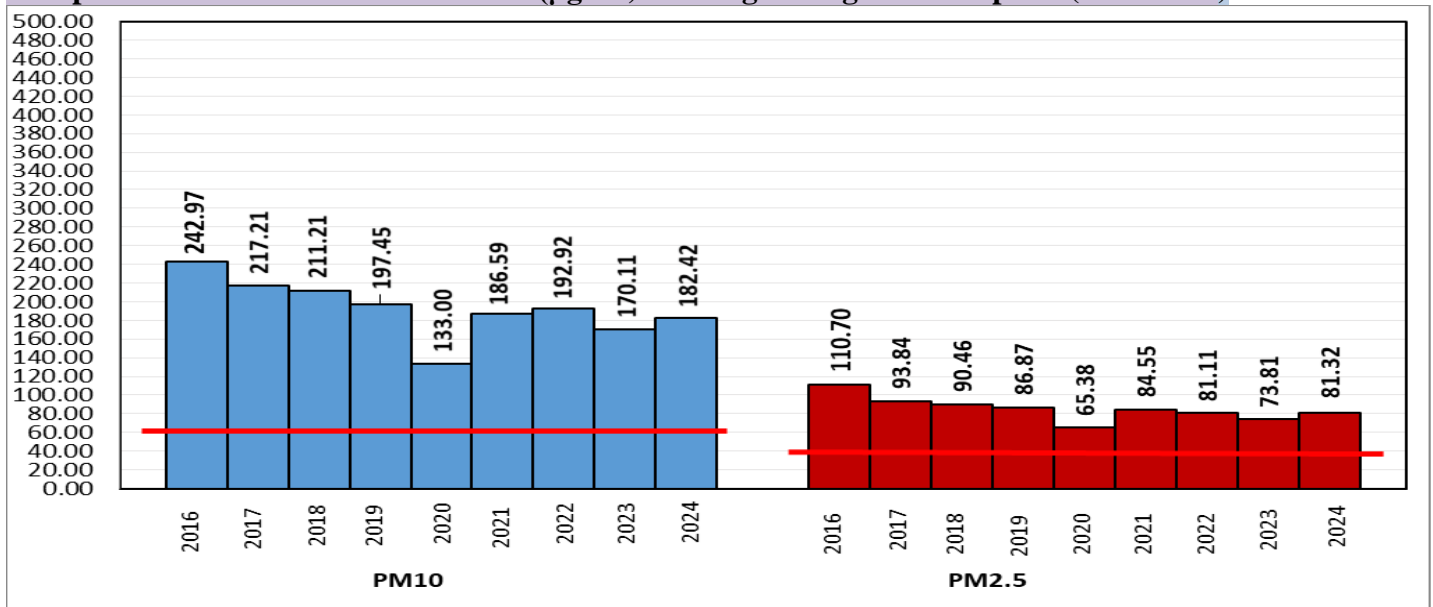

Central Pollution Control Board

Air Quality Status for Delhi & NCR

Dated – September 21, 2024

Current Air Quality Status:

▪ Air Quality Index (AQI) (Average of past 24 hours at 4 PM) in comparison with last two years

	2024			2023			2022		
	Air Quality	AQI Value	Prominent Pollutant	Air Quality	AQI Value	Prominent Pollutant	Air Quality	AQI Value	Prominent Pollutant
Delhi	Moderate	116↑	PM ₁₀	Moderate	114↓	PM ₁₀ , CO	Moderate	109↓	PM ₁₀ , PM _{2.5} , NO ₂
Faridabad	Satisfactory	87↑	PM _{2.5}	Moderate	103	PM ₁₀ , PM _{2.5}	Satisfactory	90↓	PM ₁₀ , PM _{2.5}
Ghaziabad	Moderate	116↑	PM ₁₀	Moderate	112↓	PM _{2.5} , PM ₁₀	Moderate	106↑	PM ₁₀ , PM _{2.5}
Greater Noida	Moderate	158↑	PM ₁₀	Moderate	175↓	PM ₁₀ , O ₃	Satisfactory	95↓	PM ₁₀
Gurugram	Moderate	108↑	PM _{2.5} , CO	Moderate	161↑	PM _{2.5}	Moderate	136↓	PM ₁₀ , O ₃
Noida	Moderate	142↑	PM ₁₀	Moderate	123↑	PM _{2.5}	Satisfactory	96↓	PM ₁₀

Category	Year	2016	2017	2018	2019	2020	2021	2022	2023	2024	2016	2017	2018	2019	2020	2021	2022	2023	2024	
	No. of days	253	264	264	264	265	264	264	264	265	2016	2017	2018	2019	2020	2021	2022	2023	2024	
Good (0-50)		0	2	0	2	5	0	1	1	0										
Satisfactory (51-100)		23	44	50	45	94	62	56	59	62	99	137	143	156	209	165	137	184	180	
Moderate (101-200)		76	91	93	109	110	103	80	124	118										
Poor (201-300)		94	91	87	74	39	59	105	56	49										
Very Poor (301-400)		54	36	28	27	15	34	21	21	33	154	127	121	108	56	99	127	80	85	
Severe (>401)		6	0	6	7	2	6	1	3	3										

Comparative status of PM₁₀ and PM_{2.5} (µg/m³) running average – Till Sept 20 (2016-2024)

*Red line shows the annual average concentration standards for PM₁₀ and PM_{2.5}.

▪ Daily Average of Particulates in Delhi (24 hourly average value; from 06:00am of 20.09.24 to 06:00 am of 21.09.24)