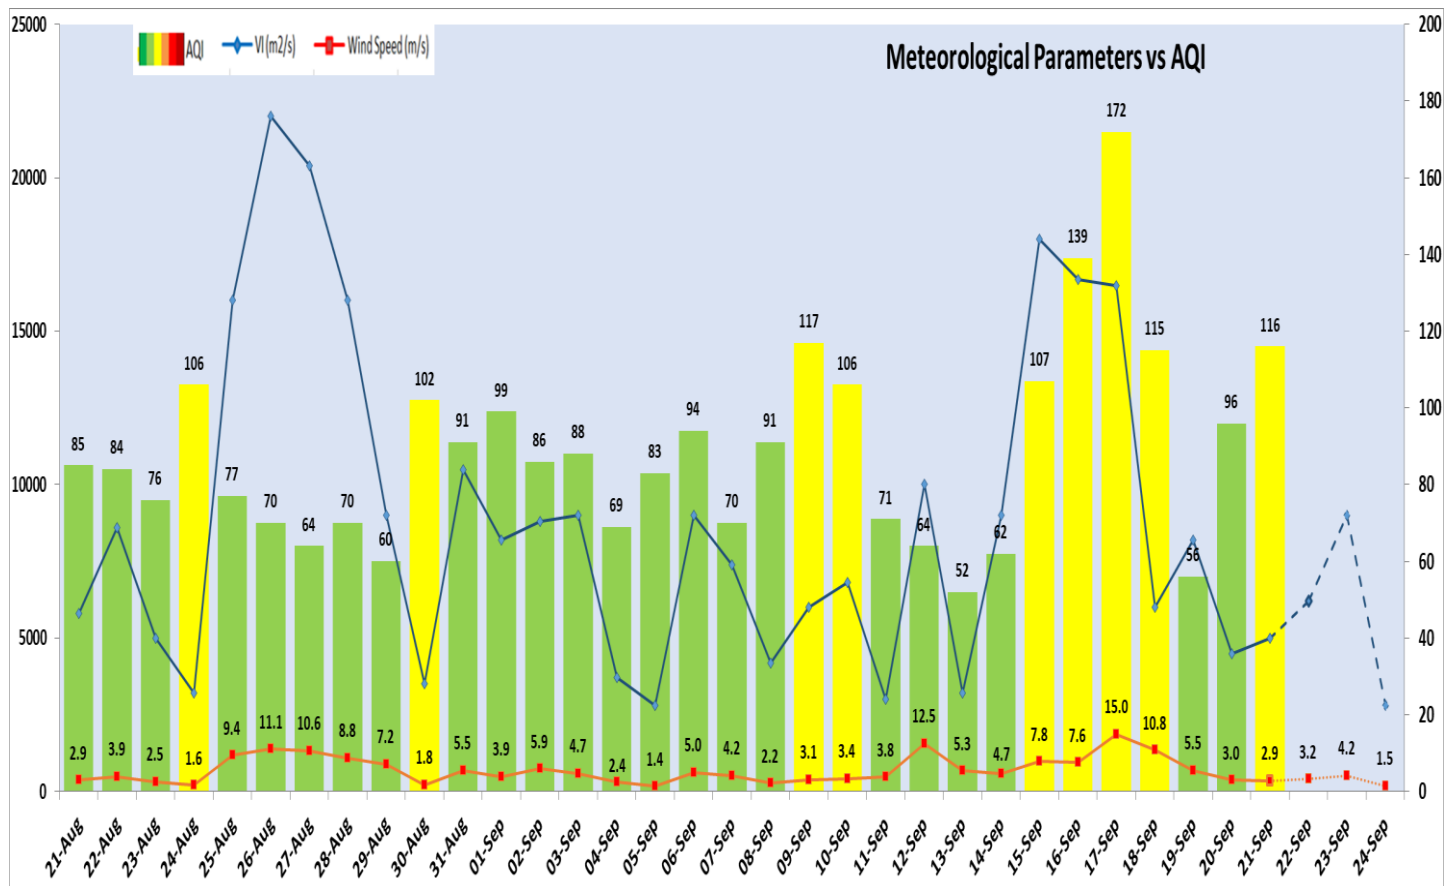

Hotspots for Today: *Details given below

Delhi	Anand Vihar, Mundka, Rohini, Wazirpur, Narela	Ghaziabad	Vasundhara
Faridabad	New Industrial Town , Sector 11	Greater Noida	Knowledge Park - III
Gurugram	Sector-51	Noida	Sector-125

Forecast by IITM(Delhi):

	Sept 22, 2024	Sept 23, 2024	Sept 24, 2024
AQI Category	Moderate	Moderate	Moderate

Wind Forecast for Delhi:

	Wind speed (at surface) in km/h		Wind speed (at 900 m) in km/h	Wind Direction	
	As per IMD (range)	As per windy.com (at 16:00 hrs.)	As per windy.com (at 16:00hrs)	As per IMD	As per windy.com at 900m
Sept 22, 2024	04-08	04	10	VAR	NW
Sept 23, 2024	06-08	05	15	VAR	NW
Sept 24, 2024	08-14	01	02	SE	E

IMD Alert for Tomorrow (22.09.2024):

The air quality is likely to remain in Moderate category from 22.09.2024 to 24.09.204. The predominant surface wind is likely to be coming from variable directions in Delhi with wind speed 04-08 kmph, and partly cloudy sky on 22.09.2024. Ventilation index is likely to be 6200 m²/s.

Active Fire Events (AFE):

Date	Punjab		Haryana	
	No. of AFE on the day	Total AFE since September 15	No. of AFE on the day	Total AFE since September 15
20.09.2024	13	31	1	3
20.09.2023	0	6	2	5
20.09.2022	10	50	0	1