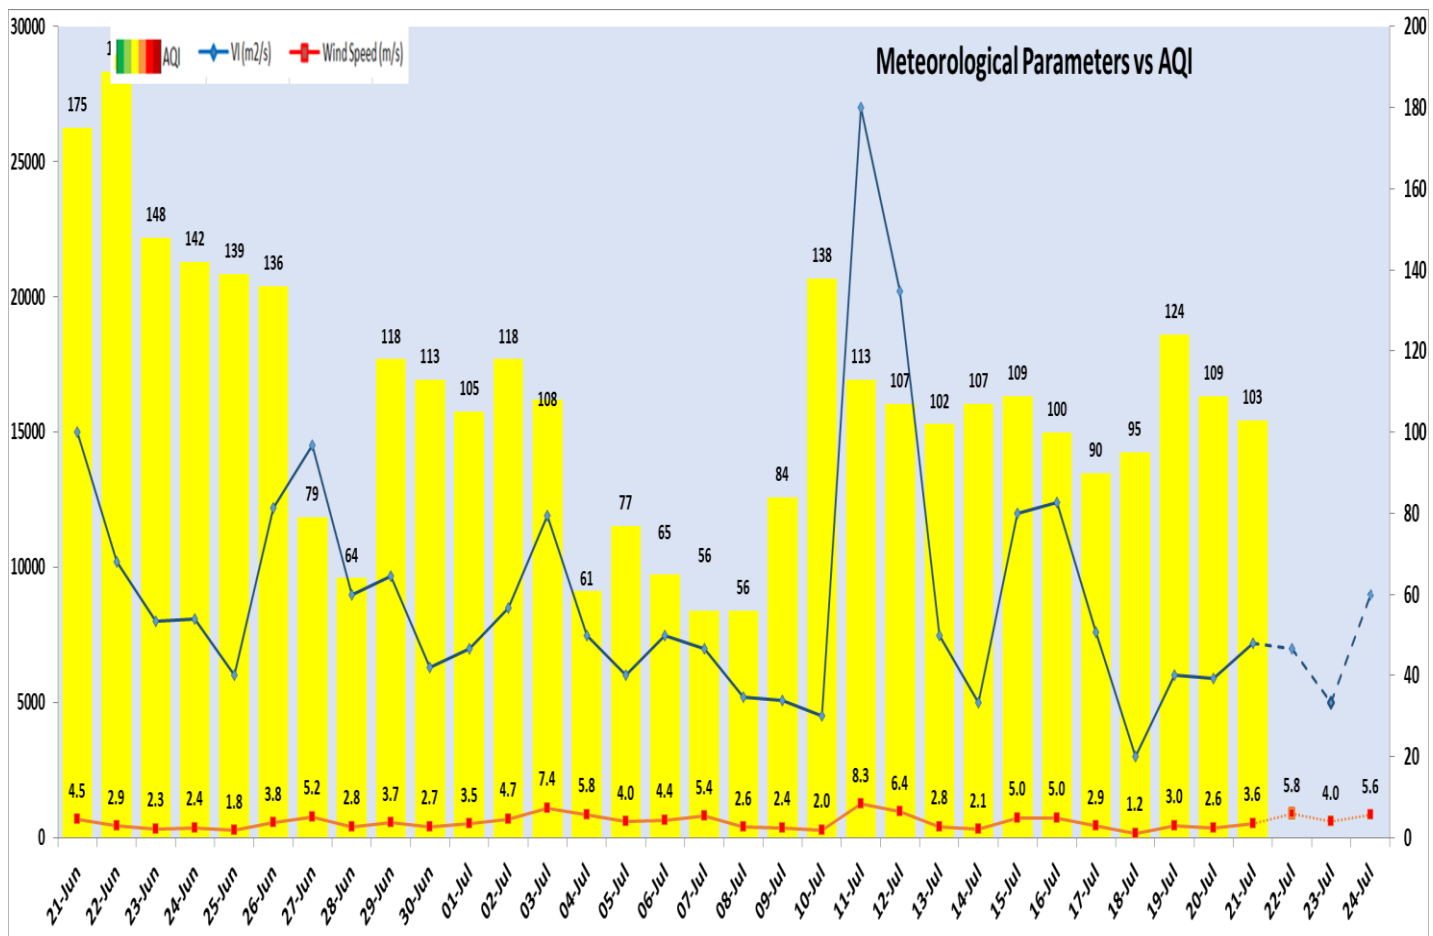

**Forecast by IITM(Delhi):**

	July 22, 2024	July 23, 2024	July 24, 2024
<b>AQI Category</b>	Satisfactory	Satisfactory	Satisfactory

**Wind Forecast for Delhi:**

	Wind speed (at surface) in km/h		Wind speed (at 900 m) in km/h	Wind Direction	
	As per IMD (range)	As per windy.com (at 16:00 hrs.)	As per windy.com (at 16:00hrs)	As per IMD	As per windy.com at 900m
July 22, 2024	10-16	06	07	E	SE
July 23, 2024	08-10	04	04	SE	SE
July 24, 2024	12-16	02	03	SE	SE

Delhi Temperature in (°C)		
Date	Minimum	Maximum
18-07-2024	29.6	37.2
19-07-2024	27.4	37.0
20-07-2024	27.6	35.6
21-07-2024	26.4	37.8

▪ **\*Hotspots for Today**

City	Station Name	AQI value	Air Quality	Prominent Pollutant
Delhi	Narela, Delhi - DPCC	174	Moderate	Ozone
	Jahangirpuri, Delhi - DPCC	156	Moderate	PM <sub>10</sub>
	Mundka, Delhi - DPCC	138	Moderate	PM <sub>10</sub>
	Wazirpur, Delhi - DPCC	130	Moderate	PM <sub>2.5</sub>
	Sonia Vihar, Delhi - DPCC	128	Moderate	PM <sub>2.5</sub>
Faridabad	Sector- 16A, Faridabad - HSPCB	251	Poor	NO <sub>2</sub>
Gurugram	Sector-51, Gurugram - HSPCB	182	Moderate	PM <sub>10</sub>
Ghaziabad	Loni, Ghaziabad - UPPCB	117	Moderate	PM <sub>2.5</sub>
	Sanjay Nagar, Ghaziabad - UPPCB	109	Moderate	PM <sub>2.5</sub>
Greater Noida	Knowledge Park - V, Greater Noida - UPPCB	180	Moderate	PM <sub>10</sub>
Noida	Sector - 62, Noida - IMD	90	Satisfactory	PM <sub>10</sub>
	Sector-1, Noida - UPPCB	89	Satisfactory	PM <sub>10</sub>
	Sector-116, Noida - UPPCB	89	Satisfactory	PM <sub>10</sub>