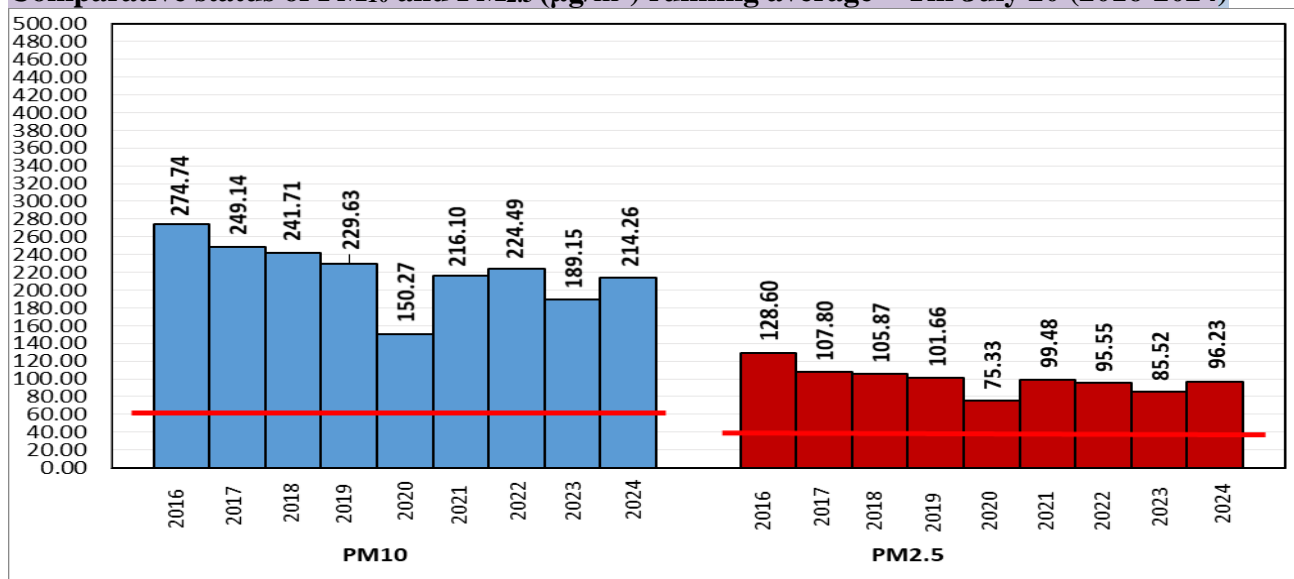

2024			2023			2022		
	Air Quality	AQI Value	Prominent Pollutant	Air Quality	AQI Value	Prominent Pollutant	Air Quality	AQI Value	Prominent Pollutant
Delhi	Moderate	103↓	PM₁₀, O₃	Moderate	109↑	PM_{2.5}, PM₁₀	Satisfactory	70↓	PM₁₀, O₃, CO
Faridabad	Moderate	156↑	PM_{2.5}, NO₂	Satisfactory	100↑	PM₁₀	Satisfactory	94↓	SO₂, PM_{2.5}
Ghaziabad	Moderate	105↓	PM₁₀, PM_{2.5}	Moderate	113↑	PM_{2.5}, PM₁₀	Satisfactory	71↓	PM_{2.5}, CO
Greater Noida	Moderate	160↑	PM₁₀	Moderate	140↓	PM₁₀	Good	39↓	PM₁₀, CO
Gurugram	Moderate	130↑	PM₁₀, PM_{2.5}	Moderate	134↑	PM_{2.5}	Satisfactory	74↓	PM₁₀, O₃
Noida	Satisfactory	78↓	PM₁₀, PM_{2.5}	Moderate	110↑	PM_{2.5}	Satisfactory	71↓	O₃, CO, NO₂

*Data available for 37(2024), 12(2023), 32(2022) stations in Delhi today. # ↑, ↓ arrows indicate a decrease/increase as compared to the value on the previous day.

Comparative status of AQI - Delhi from 01 January to 21 July 2016-2024

Category	Year	2016	2017	2018	2019	2020	2021	2022	2023	2024	2016	2017	2018	2019	2020	2021	2022	2023	2024	
	No. of days	195	202	202	202	203	202	202	202	203										
Good (0-50)		0	0	0	0	1	0	0	0	0										
Satisfactory (51-100)		3	11	14	9	50	22	23	33	11	44	76	86	94	147	103	75	122	118	
Moderate (101-200)		41	65	72	85	96	81	52	89	107										
Poor (201-300)		91	90	82	74	39	59	105	56	49										
Very Poor (301-400)		54	36	28	27	15	34	21	21	33	151	126	116	108	56	99	127	80	85	
Severe (>401)		6	0	6	7	2	6	1	3	3										

Comparative status of PM₁₀ and PM_{2.5} (µg/m³) running average – Till July 20 (2016-2024)

*Red line shows the annual average concentration standards for PM₁₀ and PM_{2.5}.

Daily Average of Particulates in Delhi (24 hourly average value; from 06:00am of 20.07.24 to 06:00 am of 21.07.24)

Date ↓ / parameter →	PM_{2.5} (µg/m³)	PM₁₀ (µg/m³)
20- July -2024	50↓	109↓