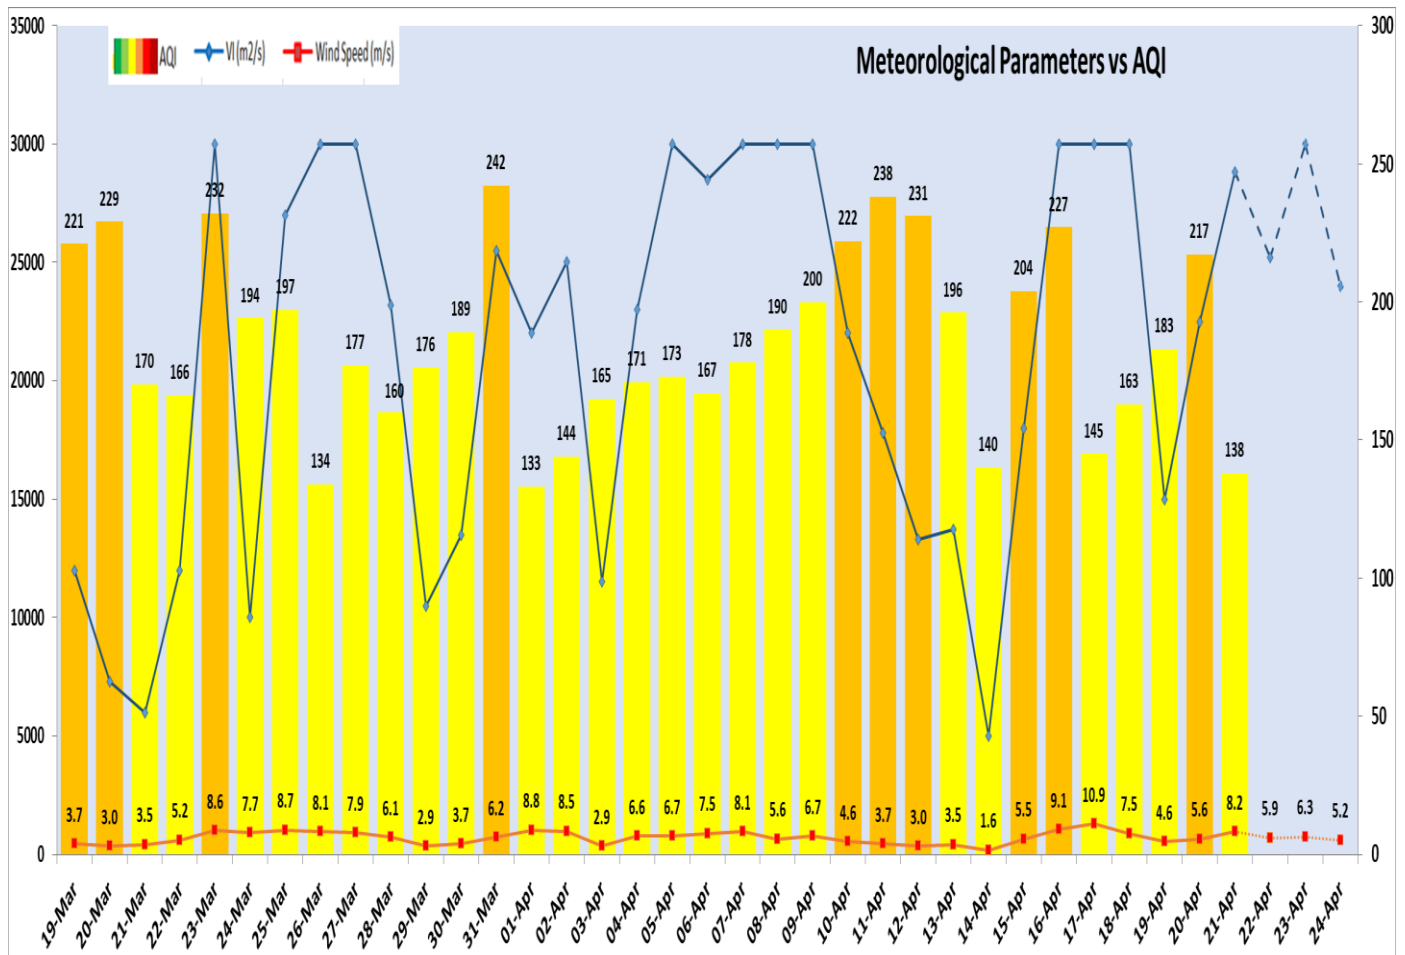

Comparative status of PM₁₀ and PM_{2.5} (µg/m³) running average – Till April 20 (2016-2024)

*Red line shows the annual average concentration standards for PM₁₀ and PM_{2.5}.

Daily Average of Particulates in Delhi (24 hourly average value; from 06:00am of 20.04.24 to 06:00 am of 21.04.24)

Forecast by IITM(Delhi):

	Apr 22, 2024	Apr 23, 2024	Apr 24, 2024
AQI Category	Moderate	Moderate	Moderate

Wind Forecast for Delhi:

	Wind speed (at surface) in km/h		Wind speed (at 900 m) in km/h	Wind Direction	
	As per IMD (range)	As per windy.com (at 16:00 hrs.)	As per windy.com (at 16:00hrs)	As per IMD	As per windy.com at 900m
Apr 22. 2024	08 TO 15	12	18	NW	W
Apr 23. 2024	06 TO 24	13	19	NW	NW
Apr 24. 2024	06 TO 16	17	22	VAR	NW

Delhi Temperature in (°C)		
Date	Minimum	Maximum
18-04-2024	20.9	35.1
19-04-2024	24.3	39.2
20-04-2024	23.3	39.4
21-04-2024	24.0	37.2

▪ **Hotspots for Today**

City	Station Name	AQI value	Air Quality	Prominent Pollutant
Delhi	NSIT Dwarka, Delhi - CPCB	259	Poor	PM _{2.5}
	Shadipur, Delhi - CPCB	188	Moderate	PM _{2.5}
	Dr. Karni Singh Shooting Range, Delhi - DPCC	183	Moderate	O ₃
	Jahangirpuri, Delhi - DPCC	182	Moderate	PM ₁₀
	Mundka, Delhi - DPCC	181	Moderate	PM ₁₀
Faridabad	New Industrial Town, Faridabad - HSPCB	213	Poor	PM _{2.5}
	Sector 11, Faridabad - HSPCB	160	Moderate	PM ₁₀
	Sector 30, Faridabad - HSPCB	144	Moderate	PM ₁₀
Gurugram	Sector-51, Gurugram - HSPCB	262	Poor	PM _{2.5}
	Vikas Sadan, Gurugram - HSPCB	210	Poor	PM _{2.5}
Ghaziabad	Indrapuram, Ghaziabad - UPPCB	158	Moderate	PM ₁₀
	Sanjay Nagar, Ghaziabad - UPPCB	146	Moderate	PM ₁₀
Greater Noida	Knowledge Park - III, Greater Noida - UPPCB	156	Moderate	PM ₁₀
Noida	Sector - 62, Noida - IMD	142	Moderate	PM ₁₀
	Sector-1, Noida - UPPCB	140	Moderate	PM ₁₀