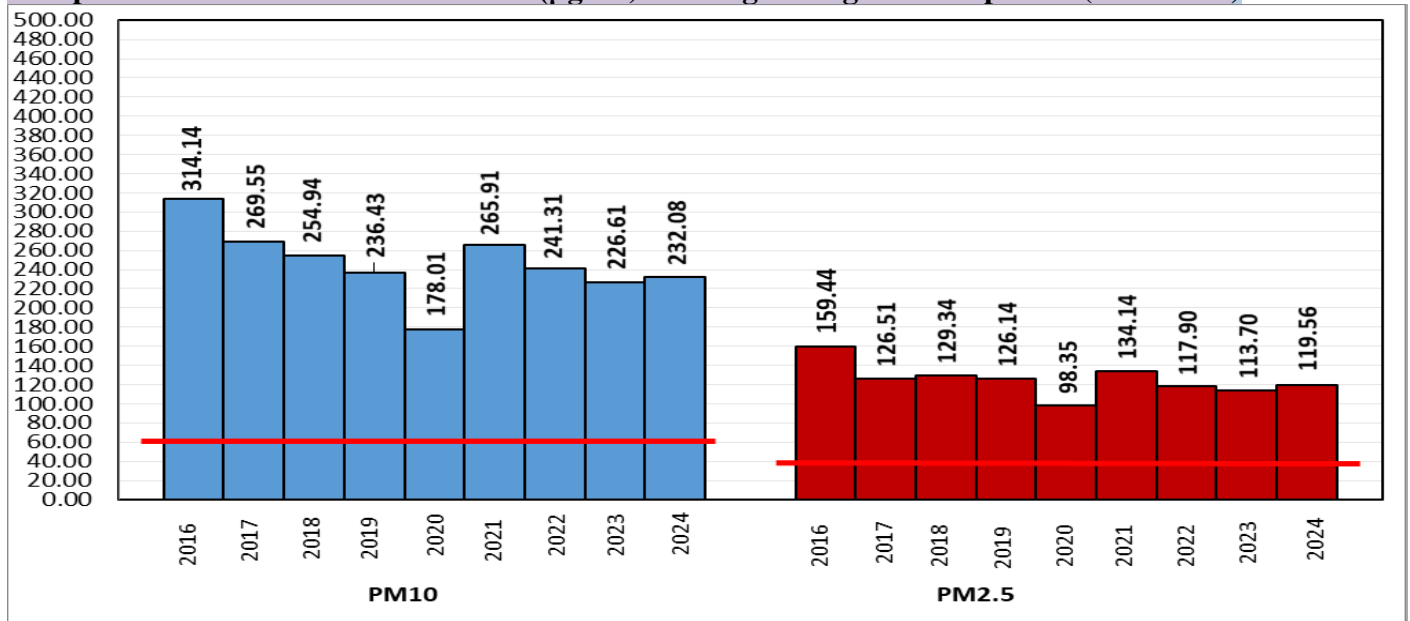

Central Pollution Control Board

Air Quality Status for Delhi & NCR

Dated – April 21, 2024

Current Air Quality Status:

Air Quality Index (AQI) (Average of past 24 hours at 4 PM) in comparison with last two years

	2024			2023			2022		
	Air Quality	AQI Value	Prominent Pollutant	Air Quality	AQI Value	Prominent Pollutant	Air Quality	AQI Value	Prominent Pollutant
Delhi	Moderate	138↓	O ₃ , PM _{2.5}	Moderate	129↓	NO ₂ , O ₃	Poor	296↑	PM ₁₀
Faridabad	Moderate	142↓	PM _{2.5} , PM ₁₀	Moderate	127↓	PM _{2.5}	Poor	257↓	PM ₁₀
Ghaziabad	Moderate	139↓	PM ₁₀	Moderate	133↓	O ₃	Poor	287↑	PM ₁₀
Greater Noida	Moderate	154↓	PM ₁₀	Moderate	160↓	O ₃	Very Poor	328↑	PM ₁₀
Gurugram	Poor	208↓	PM _{2.5} , PM ₁₀	Moderate	182↓	PM _{2.5}	Poor	258↓	PM ₁₀ , PM _{2.5}
Noida	Moderate	139↓	PM ₁₀	Moderate	162↓	NO ₂ , O ₃	Very Poor	320↑	PM ₁₀

Comparative status of PM₁₀ and PM_{2.5} (µg/m³) running average – Till April 20 (2016-2024)

*Red line shows the annual average concentration standards for PM₁₀ and PM_{2.5}.

Daily Average of Particulates in Delhi (24 hourly average value; from 06:00am of 20.04.24 to 06:00 am of 21.04.24)