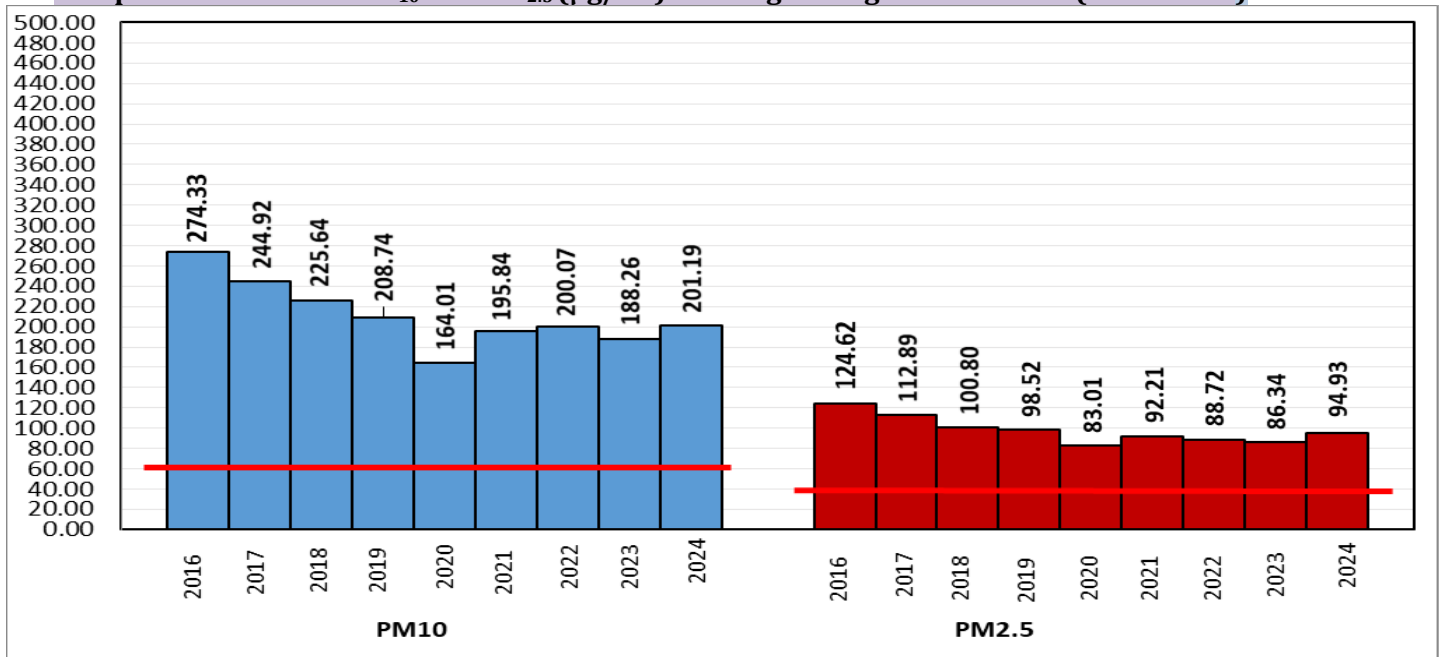

Central Pollution Control Board

Air Quality Status for Delhi & NCR

Dated – November 20, 2024

Current Air Quality Status:

Air Quality Index (AQI) (Average of past 24 hours at 4 PM) in comparison with last two years

	2024			2023			2022		
	Air Quality	AQI Value	Prominent Pollutant	Air Quality	AQI Value	Prominent Pollutant	Air Quality	AQI Value	Prominent Pollutant
Delhi	Severe	419↓	PM _{2.5}	Very Poor	348↑	PM _{2.5}	Very Poor	314↑	PM ₁₀ , PM _{2.5}
Faridabad	Poor	259↓	PM _{2.5}	Very Poor	329↑	PM _{2.5}	Poor	260↑	PM _{2.5}
Ghaziabad	Very Poor	328↓	PM _{2.5}	Very Poor	321↑	PM ₁₀ , PM _{2.5}	Poor	259↓	PM ₁₀
Greater Noida	Very Poor	304↓	PM _{2.5}	Very Poor	318↑	PM _{2.5}	Poor	288↑	PM ₁₀ , PM _{2.5}
Gurugram	Very Poor	374↓	PM _{2.5} , PM ₁₀	Poor	261↑	PM _{2.5}	Poor	284↑	PM _{2.5}
Noida	Very Poor	304↓	PM _{2.5}	Very Poor	331↑	PM _{2.5}	Poor	254↑	PM _{2.5}

Comparative status of PM₁₀ and PM_{2.5} (µg/m³) running average - Till Nov 19 (2016-2024)

*Red line shows the annual average concentration standards for PM₁₀ and PM_{2.5}.

Daily Average of Particulates in Delhi (24 hourly average value; from 06:00am of 19.11.24 to 06:00 am of 20.11.24)