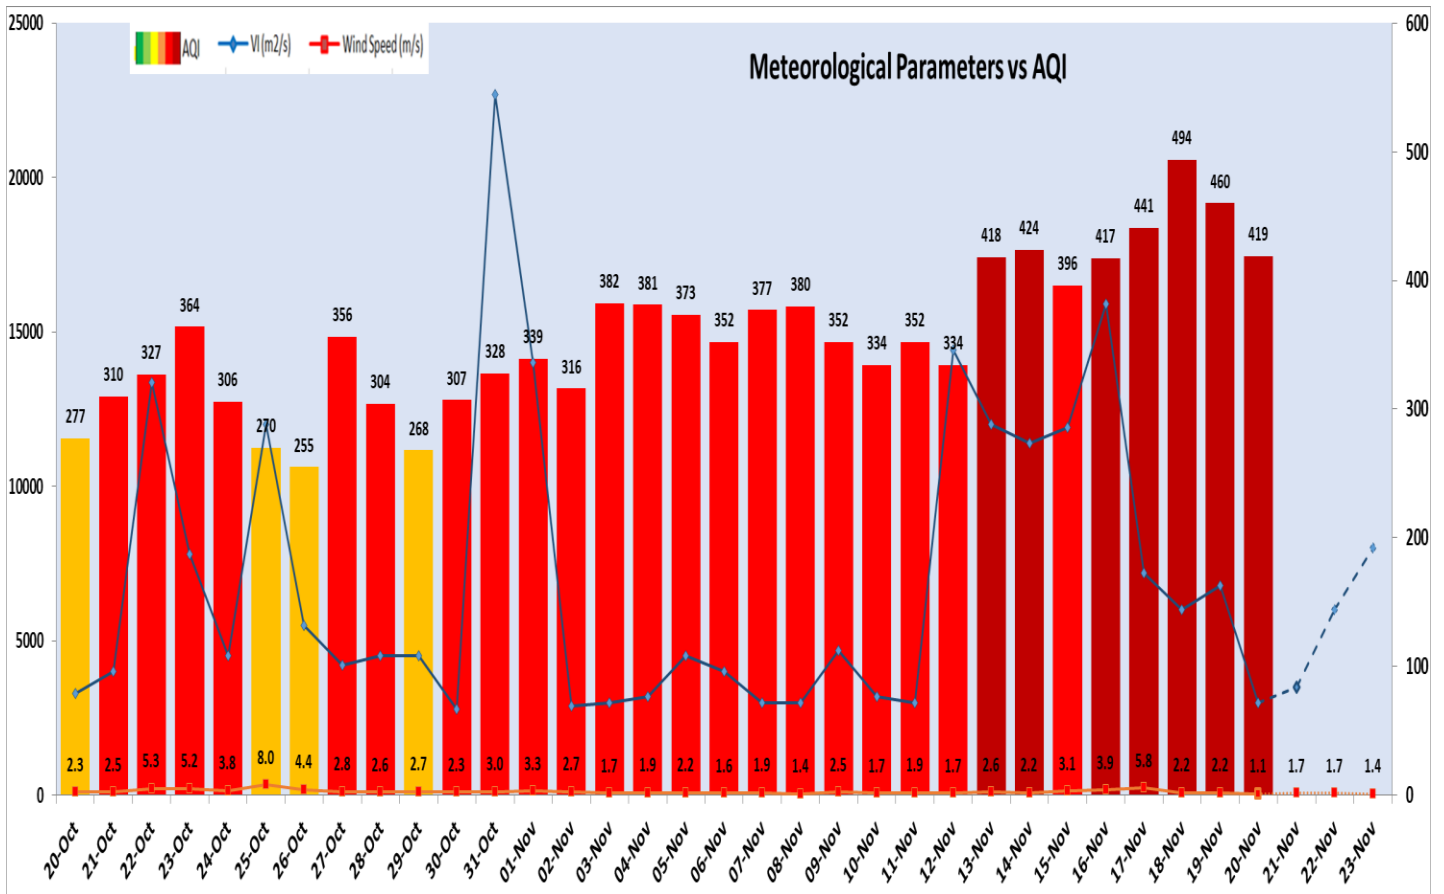

Delhi Temperature in (°C)*

Date	Minimum	Maximum
17-11-2024	15.9	29.6
18-11-2024	16.2	27.2
19-11-2024	12.3	23.5
20-11-2024	11.2	25.4

* Source – IMD (08:30 hrs.)

*Hotspots for Today

City	Station Name	AQI value	Air Quality	Prominent Pollutant
Delhi	Wazirpur, Delhi - DPCC	461	Severe	PM_{2.5}
	Bawana, Delhi - DPCC	459	Severe	PM_{2.5}
	Mundka, Delhi - DPCC	457	Severe	PM_{2.5}
	Rohini, Delhi - DPCC	456	Severe	PM_{2.5}
	Alipur, Delhi - DPCC	452	Severe	PM_{2.5}
Faridabad	Sector 30, Faridabad - HSPCB	302	Very Poor	PM_{2.5}
	Sector- 16A, Faridabad - HSPCB	285	Poor	PM_{2.5}
	Sector 11, Faridabad - HSPCB	270	Poor	PM_{2.5}
Gurugram	NISE Gwal Pahari, Gurugram - IMD	415	Severe	PM_{2.5}
	Sector-51, Gurugram - HSPCB	407	Severe	PM₁₀
Ghaziabad	Loni, Ghaziabad - UPPCB	429	Severe	PM_{2.5}
Greater Noida	Knowledge Park - V, Greater Noida - UPPCB	350	Very Poor	PM_{2.5}
Noida	Sector - 62, Noida - IMD	368	Very Poor	PM_{2.5}
	Sector - 125, Noida - UPPCB	307	Very Poor	PM_{2.5}