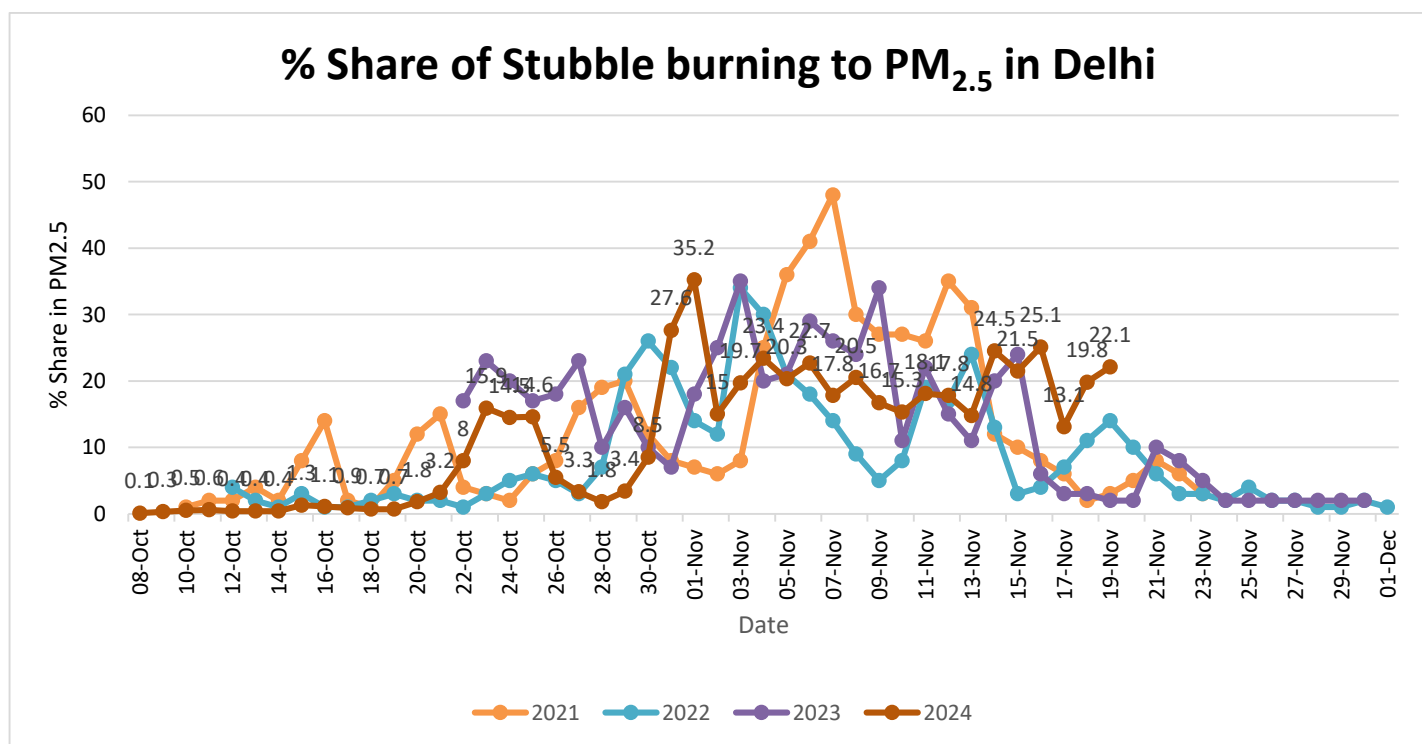

▪ **Forecast by IITM(Delhi):**

	Nov 21, 2024	Nov 22, 2024	Nov 23, 2024
AQI Category	Severe	Very Poor	Very Poor

▪ **Wind Forecast for Delhi:**

	Wind speed (at surface) in km/h		Wind speed (at 900 m) in km/h	Wind Direction	
	As per IMD (range)	As per windy.com (at 16:00 hrs.)	As per windy.com (at 16:00hrs)	As per IMD	As per windy.com at 900m
Nov 21, 2024	02-10	04	15	N/NW	NW
Nov 22, 2024	02-10	03	15	W/NNW	NW
Nov 23, 2024	02-08	01	07	W/NW	W

▪ **IMD Alert for Tomorrow (21.11.2024):**

The air quality is likely to be in Severe category on 21.11.2024. The predominant surface wind is likely to be from northwest/west direction with speed less than 10 kmph during morning hours. Smog/ shallow to moderate fog is likely in the morning. The wind speed will increase thereafter becoming less than 10 kmph from west direction during afternoon. It will decrease thereafter becoming less than 04 kmph from northwest direction during evening and night. Smog/ shallow fog is likely in the evening/night and mainly clear sky on 21.11.2024. Ventilation index is likely to be 3500 m²/s.

▪ **Active Fire Events (AFE):**

Date	Punjab		Haryana	
	No. of AFE on the day	Total AFE since September 15	No. of AFE on the day	Total AFE since September 15
19.11.2024	270	9925	35	1153
19.11.2023	740	34459	33	2085
19.11.2022	426	48915	79	3459

▪ **% Share of Stubble burning to PM_{2.5} in Delhi**

19.11.2024	*As per IITM, the impact of stubble burning is ~ 22.1 %