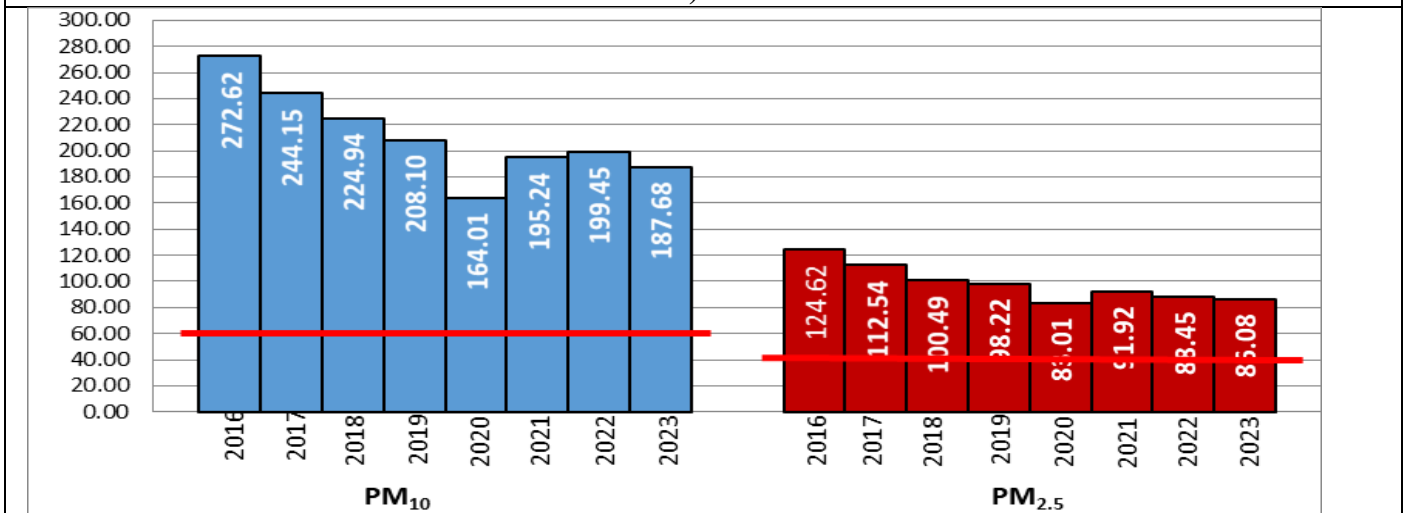

2023			2022			2021(Covid- Year)		
	Air Quality	AQI Value	Prominent Pollutant	Air Quality	AQI Value	Prominent Pollutant	Air Quality	AQI Value	Prominent Pollutant
Delhi	Very Poor	348↑	PM2.5	Very Poor	314↑	PM10, PM2.5	Very Poor	374↓	PM2.5
Faridabad	Very Poor	329↑	PM2.5	Poor	260↑	PM2.5	Very Poor	347↓	PM2.5
Ghaziabad	Very Poor	321↑	PM10, PM2.5	Poor	259↓	PM10	Very Poor	344↓	PM10, PM2.5
Greater Noida	Very Poor	318↑	PM2.5	Poor	288↑	PM10, PM2.5	Very Poor	322↓	PM2.5
Gurugram	Poor	261↑	PM2.5	Poor	284↑	PM2.5	Very Poor	345↓	PM2.5
Noida	Very Poor	331↑	PM2.5	Poor	254↑	PM2.5	Very Poor	356↓	PM10, PM2.5

*Data available for 38(2023), 36(2022), 36(2021) stations in Delhi today. # ↑, ↓ arrows indicate a decrease/increase as compared to the value on the previous day.

Comparative status of AQI - Delhi from 01 January to 20 November 2016-2023

Category	Year	2016	2017	2018	2019	2020	2021	2022	2023	2016	2017	2018	2019	2020	2021	2022	2023
	No. of days	313	324	324	324	325	324	324	324	2016	2017	2018	2019	2020	2021	2022	2023
Good (0-50)		0	2	0	2	4	1	3	1								
Satisfactory (51-100)		24	45	53	58	96	72	65	60	110	151	157	175	225	197	160	206
Moderate (101-200)		86	104	104	115	125	124	92	145								
Poor (201-300)		116	102	107	93	60	69	123	72								
Very Poor (301-400)		69	64	48	40	30	44	37	35	203	173	167	149	100	127	164	118
Severe (>401)		18	7	12	16	10	14	4	11								

Comparative status of PM₁₀ and PM_{2.5} (µg/m³) running average - Till November 19 (2016-2023)

*Red line shows the annual average concentration standards for PM10 and PM2.5.

Daily Average of Particulates in Delhi

Date ↓ / parameter →	PM_{2.5} (µg/m³)	PM₁₀ (µg/m³)
19- November -2023	177 ↑	302 ↑