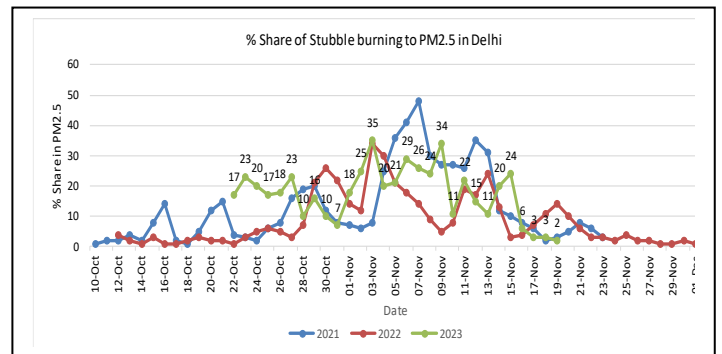

Hotspots for Today:

*Details given below

Delhi	Punjabi Bagh, Bawana, Jahangirpuri, Wazirpur, Nehru Nagar	Ghaziabad	Indirapuram,
Faridabad	New Industrial Town , Sector- 16A	Greater Noida	Knowledge Park - V
Gurugram	Sector-51, Vikas Sadan	Noida	Sector-116

Forecast by IITM (Delhi):

	Nov 21, 2023	Nov 22, 2023	Nov 23, 2023
AQI Category	Very Poor	Very Poor	Very Poor

Wind Forecast for Delhi:

	Wind speed (at surface) in km/h		Wind speed (at 900 m) in km/h	Wind Direction	
	As per IMD (range)	As per windy.com (at 16:00 hrs.)	As per windy.com (at 16:00hrs)	As per IMD	As per windy.com at 900m
Nov 21. 2023	10-16	10	27	NW	NW
Nov 22. 2023	06-10	08	23	NW	NW
Nov 23. 2023	08	08	07	E	SE

IMD Alert for Tomorrow (21.11.2023):

The air quality is likely to remain in the Very Poor category from 21.11.2023 to 23.11.2023. The predominant surface wind is likely to be coming from Northwest directions with wind speed 10-16 kmph, mainly clear sky and shallow fog in the morning on 21.11.2023. Ventilation index is likely to be 8000 m²/s.

Active Fire Events (AFEs):

Date	Punjab		Haryana	
	Nos. on the day	Total since September 15	Nos. on the day	Total since September 15
19.11.2023	740	34459	33	2085
19.11.2022	426	48915	79	3459
19.11.2021	448	70573	132	6337

*As per IITM, the impact of stubble burning is ~2%↓