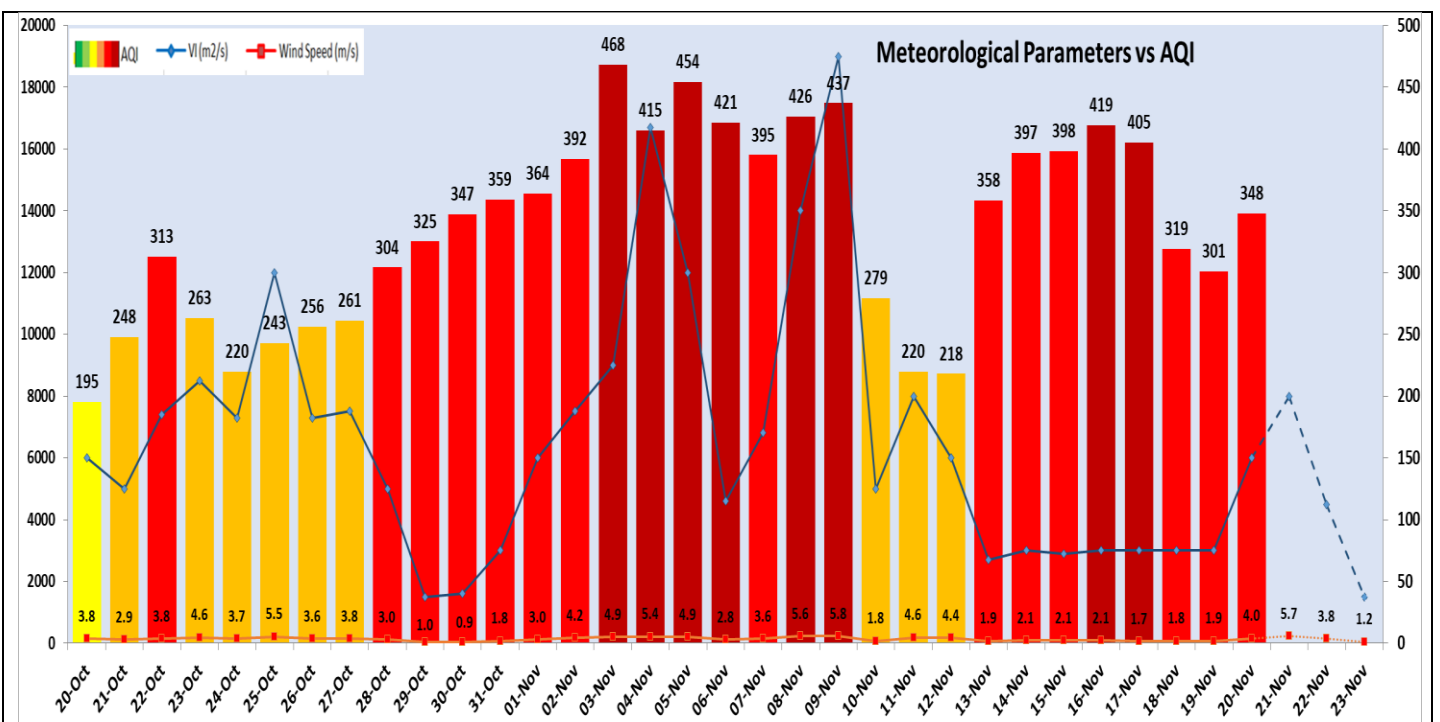

Hotspots for Today:

*Details given below

Delhi	Punjabi Bagh, Bawana, Jahangirpuri, Wazirpur, Nehru Nagar	Ghaziabad	Indirapuram,
Faridabad	New Industrial Town , Sector- 16A	Greater Noida	Knowledge Park - V
Gurugram	Sector-51, Vikas Sadan	Noida	Sector-116

Forecast by IITM (Delhi):

	Nov 21, 2023	Nov 22, 2023	Nov 23, 2023
AQI Category	Very Poor	Very Poor	Very Poor

Wind Forecast for Delhi:

	Wind speed (at surface) in km/h		Wind speed (at 900 m) in km/h	Wind Direction	
	As per IMD (range)	As per windy.com (at 16:00 hrs.)	As per windy.com (at 16:00hrs)	As per IMD	As per windy.com at 900m
Nov 21. 2023	10-16	10	27	NW	NW
Nov 22. 2023	06-10	08	23	NW	NW
Nov 23. 2023	08	08	07	E	SE

IMD Alert for Tomorrow (21.11.2023):

The air quality is likely to remain in the Very Poor category from 21.11.2023 to 23.11.2023. The predominant surface wind is likely to be coming from Northwest directions with wind speed 10-16 kmph, mainly clear sky and shallow fog in the morning on 21.11.2023. Ventilation index is likely to be 8000 m²/s.

Active Fire Events (AFEs):

Date	Punjab		Haryana	
	Nos. on the day	Total since September 15	Nos. on the day	Total since September 15
19.11.2023	740	34459	33	2085
19.11.2022	426	48915	79	3459
19.11.2021	448	70573	132	6337

*As per IITM, the impact of stubble burning is ~2%↓