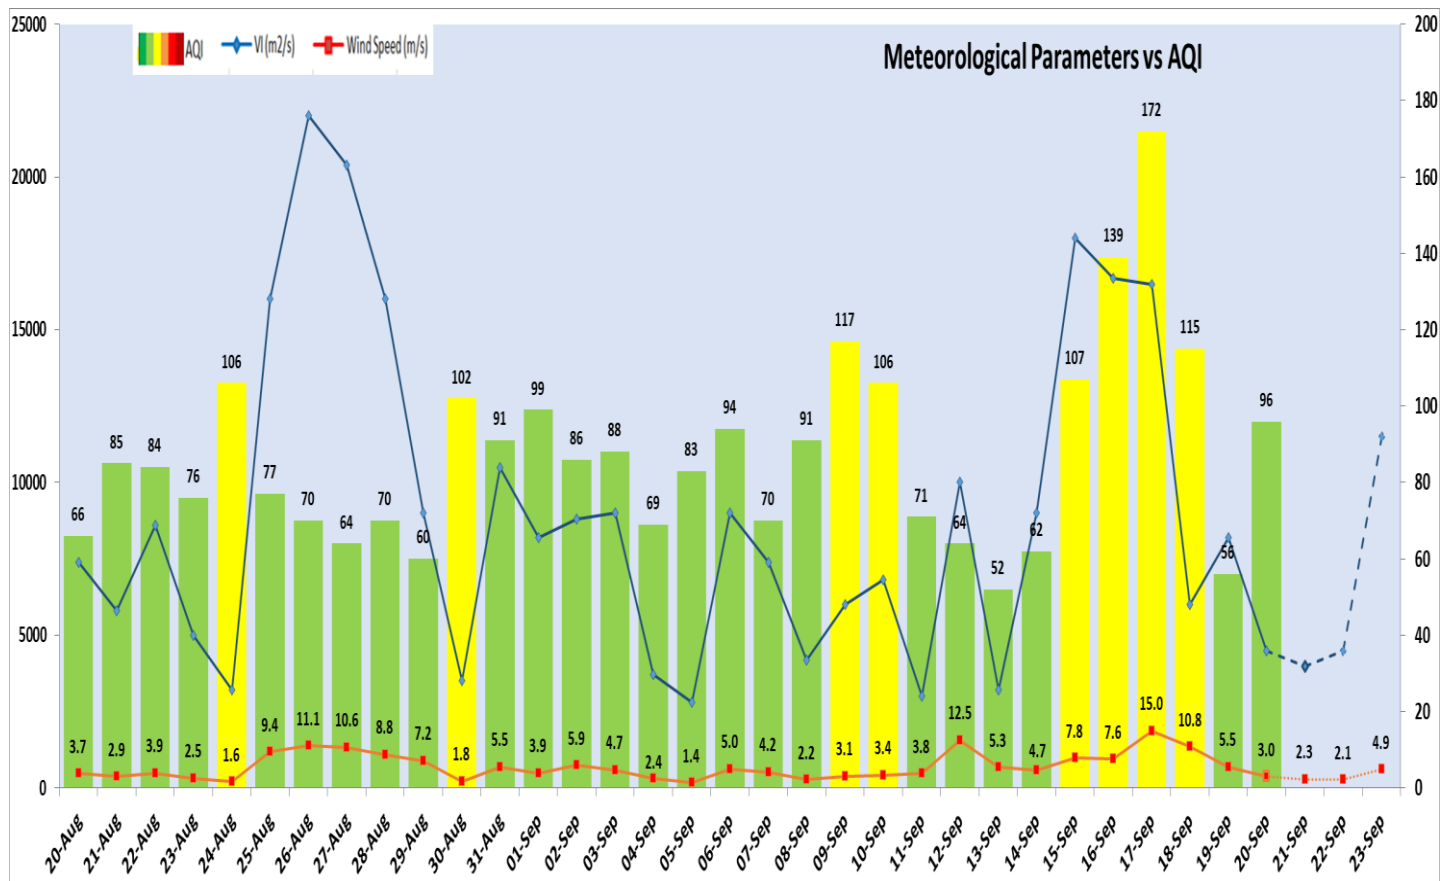

Hotspots for Today: *Details given below

Delhi	Wazirpur, Dwarka-Sector 8, Rohini, Sonia Vihar, Anand Vihar	Ghaziabad	Loni, Sanjay Nagar
Faridabad	Sector 11, New Industrial Town	Greater Noida	Knowledge Park - III
Gurugram	Sector-51	Noida	Sector-125

Forecast by IITM(Delhi):

	Sept 21, 2024	Sept 22, 2024	Sept 23, 2024
AQI Category	Moderate	Moderate	Moderate

Wind Forecast for Delhi:

	Wind speed (at surface) in km/h		Wind speed (at 900 m) in km/h	Wind Direction	
	As per IMD (range)	As per windy.com (at 16:00 hrs.)	As per windy.com (at 16:00hrs)	As per IMD	As per windy.com at 900m
Sept 21, 2024	06-08	01	01	SE	N
Sept 22, 2024	08-12	03	10	VAR	NW
Sept 23, 2024	04-12	04	12	VAR	NW

IMD Alert for Tomorrow (21.09.2024):

The air quality is likely to remain in Moderate category from 21.09.2024 to 23.09.2024. The predominant surface wind is likely to be calm during morning hours and coming from Southeast directions in Delhi with wind speed 08-06 kmph, and partly cloudy sky on 21.09.2024. Ventilation index is likely to be 4000 m²/s.

Active Fire Events (AFE):

Date	Punjab		Haryana	
	No. of AFE on the day	Total AFE since September 15	No. of AFE on the day	Total AFE since September 15
19.09.2024	0	18	0	2
19.09.2023	0	6	1	3
19.09.2022	18	40	0	1