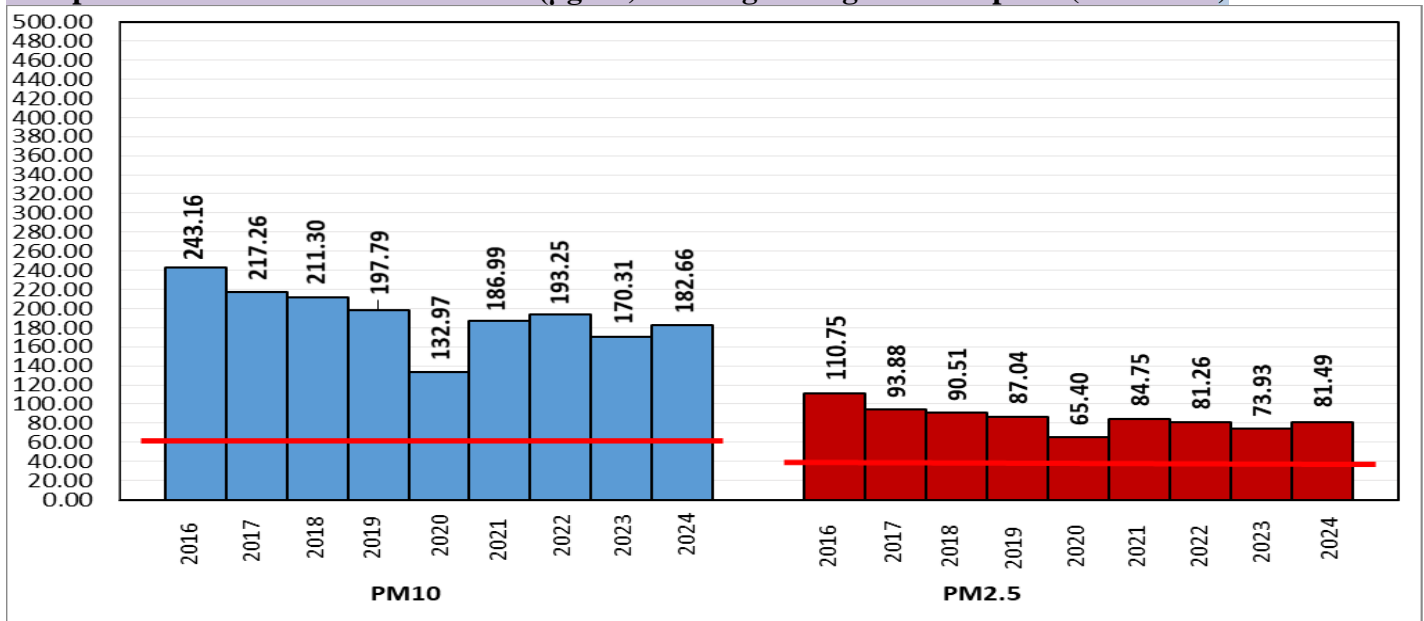

Central Pollution Control Board

Air Quality Status for Delhi & NCR

Dated – September 20, 2024

Current Air Quality Status:

▪ Air Quality Index (AQI) (Average of past 24 hours at 4 PM) in comparison with last two years

	2024			2023			2022		
	Air Quality	AQI Value	Prominent Pollutant	Air Quality	AQI Value	Prominent Pollutant	Air Quality	AQI Value	Prominent Pollutant
Delhi	Satisfactory	96↑	PM ₁₀	Satisfactory	97↑	O ₃ , CO	Moderate	130↓	PM ₁₀ , PM _{2.5}
Faridabad	Satisfactory	77↑	PM ₁₀ , PM _{2.5}	Moderate	103↑	PM ₁₀ , PM _{2.5}	Moderate	121↓	PM ₁₀ , PM _{2.5}
Ghaziabad	Moderate	113↑	PM ₁₀	Moderate	134↑	O ₃	Moderate	105↓	PM ₁₀ , PM _{2.5}
Greater Noida	Moderate	132↑	PM ₁₀	Moderate	183↑	PM ₁₀ , O ₃	Moderate	121↓	PM ₁₀
Gurugram	Satisfactory	89↑	PM _{2.5}	Moderate	122↑	PM _{2.5}	Moderate	141↓	PM ₁₀ , PM _{2.5} , O ₃
Noida	Moderate	106↑	PM ₁₀	Satisfactory	88↑	PM ₁₀	Moderate	111↓	PM ₁₀ , PM _{2.5}

Comparative status of PM₁₀ and PM_{2.5} (µg/m³) running average – Till Sept 19 (2016-2024)

*Red line shows the annual average concentration standards for PM₁₀ and PM_{2.5}.

▪ Daily Average of Particulates in Delhi (24 hourly average value; from 06:00am of 19.09.24 to 06:00 am of 20.09.24)