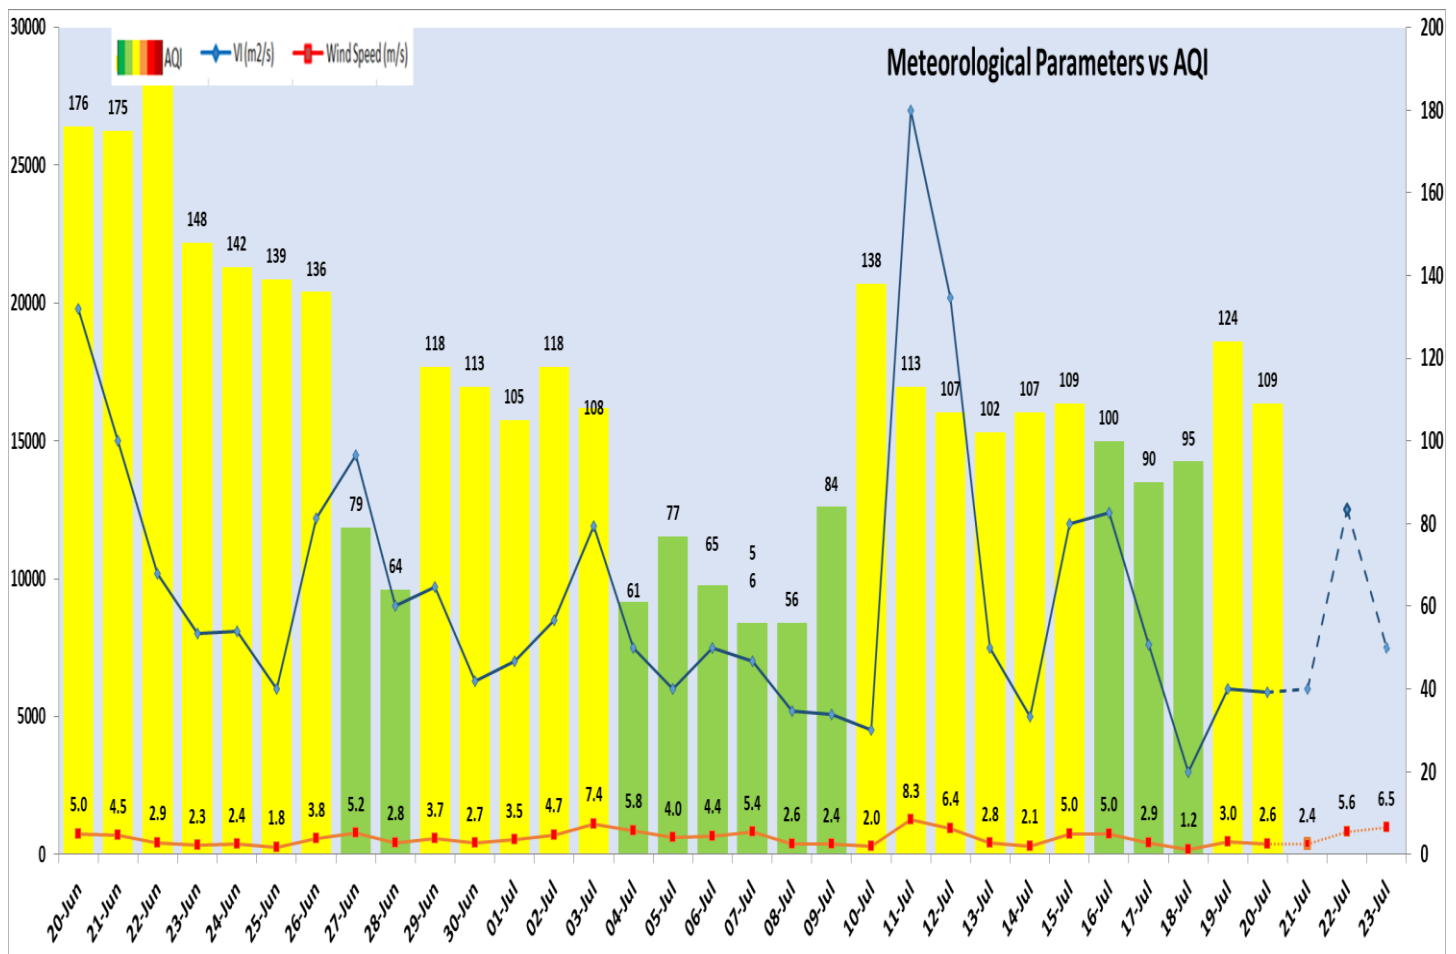

Forecast by IITM(Delhi):

	July 21, 2024	July 22, 2024	July 23, 2024
<b>AQI Category</b>	Moderate	Satisfactory	Satisfactory

Wind Forecast for Delhi:

	Wind speed (at surface) in km/h		Wind speed (at 900 m) in km/h	Wind Direction	
	As per IMD (range)	As per windy.com (at 16:00 hrs.)	As per windy.com (at 16:00hrs)	As per IMD	As per windy.com at 900m
July 21, 2024	06-12	06	08	SE	SE
July 22, 2024	12-20	10	11	SE	E
July 23, 2024	06-12	04	05	SE	SE

Delhi Temperature in (°C)		
Date	Minimum	Maximum
17-07-2024	29.8	38.4
18-07-2024	29.6	37.2
19-07-2024	27.4	37.0
20-07-2024	27.6	35.6

▪ **\*Hotspots for Today**

City	Station Name	AQI value	Air Quality	Prominent Pollutant
Delhi	Mundka, Delhi - DPCC	215	Poor	PM <sub>10</sub>
	Wazirpur, Delhi - DPCC	159	Moderate	PM <sub>2.5</sub>
	Jahangirpuri, Delhi - DPCC	150	Moderate	PM <sub>10</sub>
	R K Puram, Delhi - DPCC	146	Moderate	PM <sub>2.5</sub>
	Alipur, Delhi - DPCC	138	Moderate	PM <sub>10</sub>
Faridabad	Sector 11, Faridabad - HSPCB	173	Moderate	PM <sub>2.5</sub>
	New Industrial Town, Faridabad - HSPCB	136	Moderate	PM <sub>2.5</sub>
Gurugram	Teri Gram, Gurugram - HSPCB	94	Satisfactory	PM <sub>2.5</sub>
Ghaziabad	Loni, Ghaziabad - UPPCB	213	Poor	PM <sub>2.5</sub>
Greater Noida	Knowledge Park - V, Greater Noida - UPPCB	140	Moderate	PM <sub>10</sub>
Noida	Sector-116, Noida - UPPCB	108	Moderate	PM <sub>2.5</sub>
	Sector - 62, Noida - IMD	98	Satisfactory	PM <sub>10</sub>
	Sector-1, Noida - UPPCB	91	Satisfactory	PM <sub>2.5</sub>