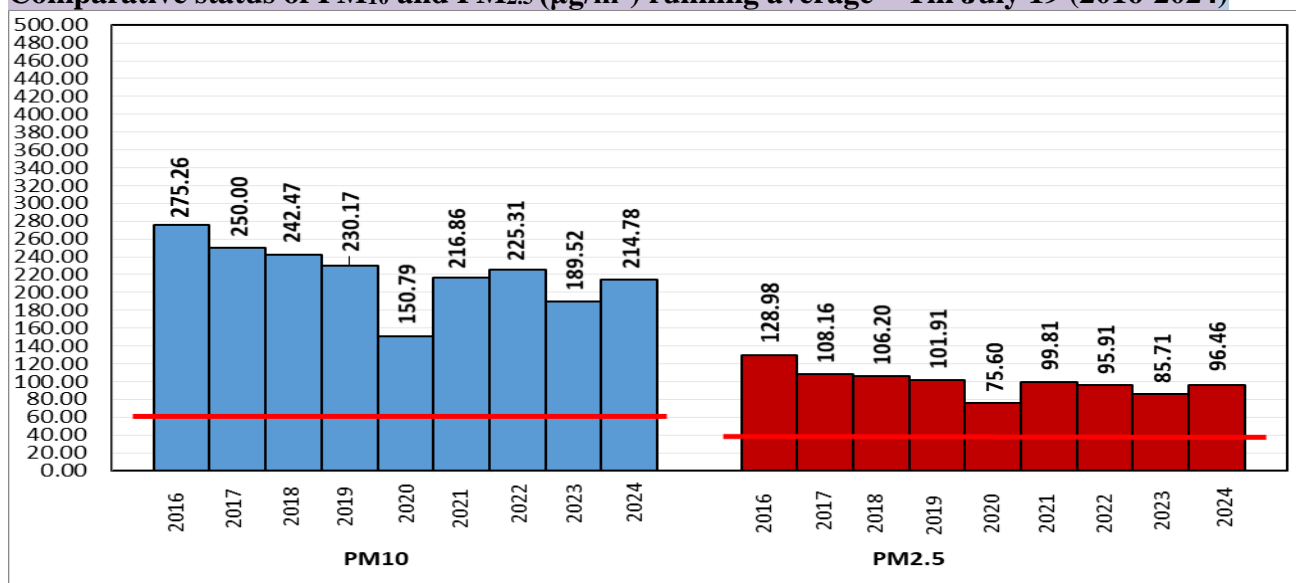

2024			2023			2022		
	Air Quality	AQI Value	Prominent Pollutant	Air Quality	AQI Value	Prominent Pollutant	Air Quality	AQI Value	Prominent Pollutant
Delhi	Moderate	109↓	PM₁₀, PM_{2.5}	Satisfactory	93↑	O₃, PM₁₀	Satisfactory	98↓	PM₁₀, PM_{2.5}
Faridabad	Moderate	125↓	PM₁₀, PM_{2.5}	Satisfactory	75↓	PM₁₀, PM_{2.5}	Moderate	126	PM₁₀, PM_{2.5}
Ghaziabad	Moderate	143	PM₁₀, PM_{2.5}	Satisfactory	82↑	PM₁₀	Moderate	102↓	PM₁₀
Greater Noida	Moderate	128↓	PM₁₀	Poor	262↑	PM₁₀	Satisfactory	98↓	PM₁₀
Gurugram	Satisfactory	92↓	PM_{2.5}, CO	Satisfactory	84↑	PM_{2.5}	Moderate	146↑	PM₁₀, PM_{2.5}
Noida	Satisfactory	86↓	PM₁₀, PM_{2.5}	Satisfactory	92↑	PM_{2.5}	Satisfactory	90↓	PM₁₀, CO

*Data available for 36(2024), 11(2023), 35(2022) stations in Delhi today. # ↑, ↓ arrows indicate a decrease/increase as compared to the value on the previous day.

Comparative status of AQI - Delhi from 01 January to 20 July 2016-2024

Category	Year	2016	2017	2018	2019	2020	2021	2022	2023	2024	2016	2017	2018	2019	2020	2021	2022	2023	2024	
	No. of days	194	201	201	201	202	201	201	201	202										
Good (0-50)		0	0	0	0	1	0	0	0	0										
Satisfactory (51-100)		2	11	14	8	49	21	22	33	11	43	75	85	93	146	102	74	121	117	
Moderate (101-200)		41	64	71	85	96	81	52	88	106										
Poor (201-300)		91	90	82	74	39	59	105	56	49										
Very Poor (301-400)		54	36	28	27	15	34	21	21	33	151	126	116	108	56	99	127	80	85	
Severe (>401)		6	0	6	7	2	6	1	3	3										

Comparative status of PM₁₀ and PM_{2.5} (µg/m³) running average – Till July 19 (2016-2024)

*Red line shows the annual average concentration standards for PM₁₀ and PM_{2.5}.

Daily Average of Particulates in Delhi (24 hourly average value; from 06:00am of 19.07.24 to 06:00 am of 20.07.24)

Date ↓ / parameter →	PM_{2.5} (µg/m³)	PM₁₀ (µg/m³)
19- July -2024	65↑	129↑