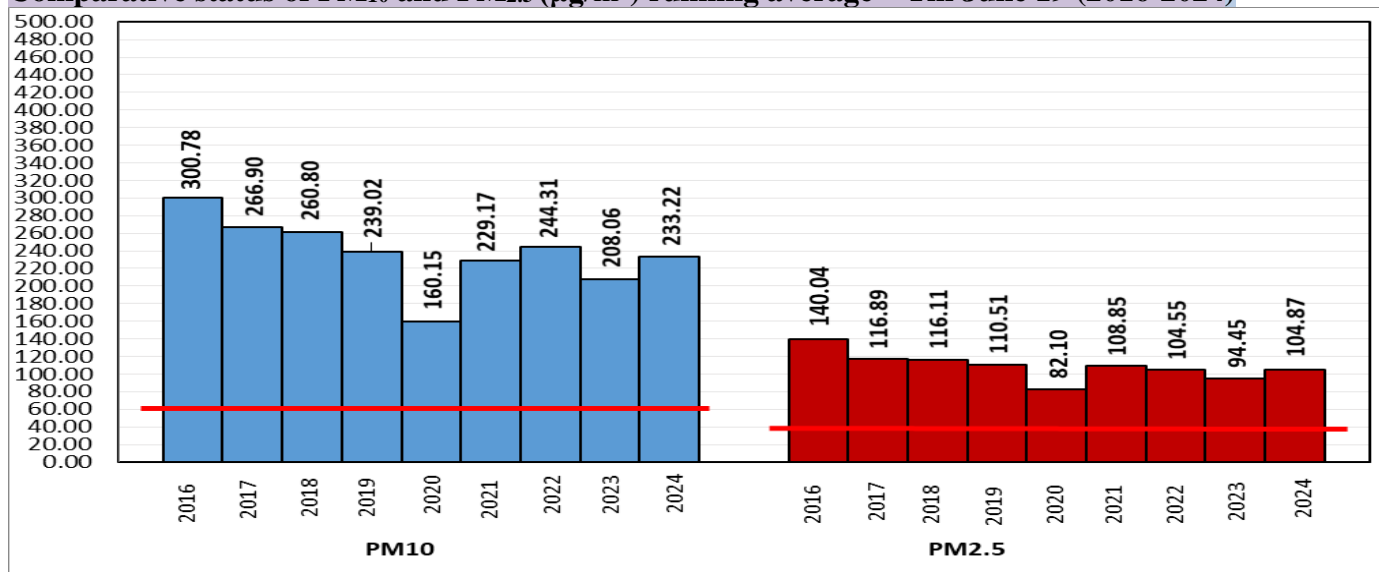

Central Pollution Control Board

Air Quality Status for Delhi & NCR

Dated – June 20, 2024

Current Air Quality Status:

Air Quality Index (AQI) (Average of past 24 hours at 4 PM) in comparison with last two years

	2024			2023			2022		
	Air Quality	AQI Value	Prominent Pollutant	Air Quality	AQI Value	Prominent Pollutant	Air Quality	AQI Value	Prominent Pollutant
Delhi	Moderate	176↓	O ₃ , PM _{2.5}	Moderate	104↑	O ₃ , CO	Moderate	124↑	PM _{2.5} , PM ₁₀ , NO ₂
Faridabad	Moderate	144↓	PM _{2.5} , PM ₁₀	Moderate	162↑	PM ₁₀	Satisfactory	70↓	PM ₁₀
Ghaziabad	Moderate	148↓	PM ₁₀	Satisfactory	83↑	PM ₁₀	Moderate	132↑	PM _{2.5} , PM ₁₀
Greater Noida	Poor	202↓	PM ₁₀	Moderate	123↑	PM ₁₀ , PM _{2.5}	Moderate	104↓	PM ₁₀
Gurugram	Moderate	172↓	PM _{2.5} , PM ₁₀	Moderate	104↑	PM _{2.5}	Moderate	122↑	PM _{2.5} , PM ₁₀
Noida	Moderate	174↓	PM ₁₀	Satisfactory	83↓	PM ₁₀	Moderate	119↑	PM ₁₀

*Data available for 37(2024), 37(2023), 34(2022) stations in Delhi today. # ↑, ↓ arrows indicate a decrease/increase as compared to the value on the previous day.

Comparative status of AQI - Delhi from 01 January to 20 June 2016-2024

Comparative status of PM₁₀ and PM_{2.5} (µg/m³) running average – Till June 19 (2016-2024)

*Red line shows the annual average concentration standards for PM₁₀ and PM_{2.5}.

Daily Average of Particulates in Delhi (24 hourly average value; from 06:00am of 19.06.24 to 06:00 am of 20.06.24)