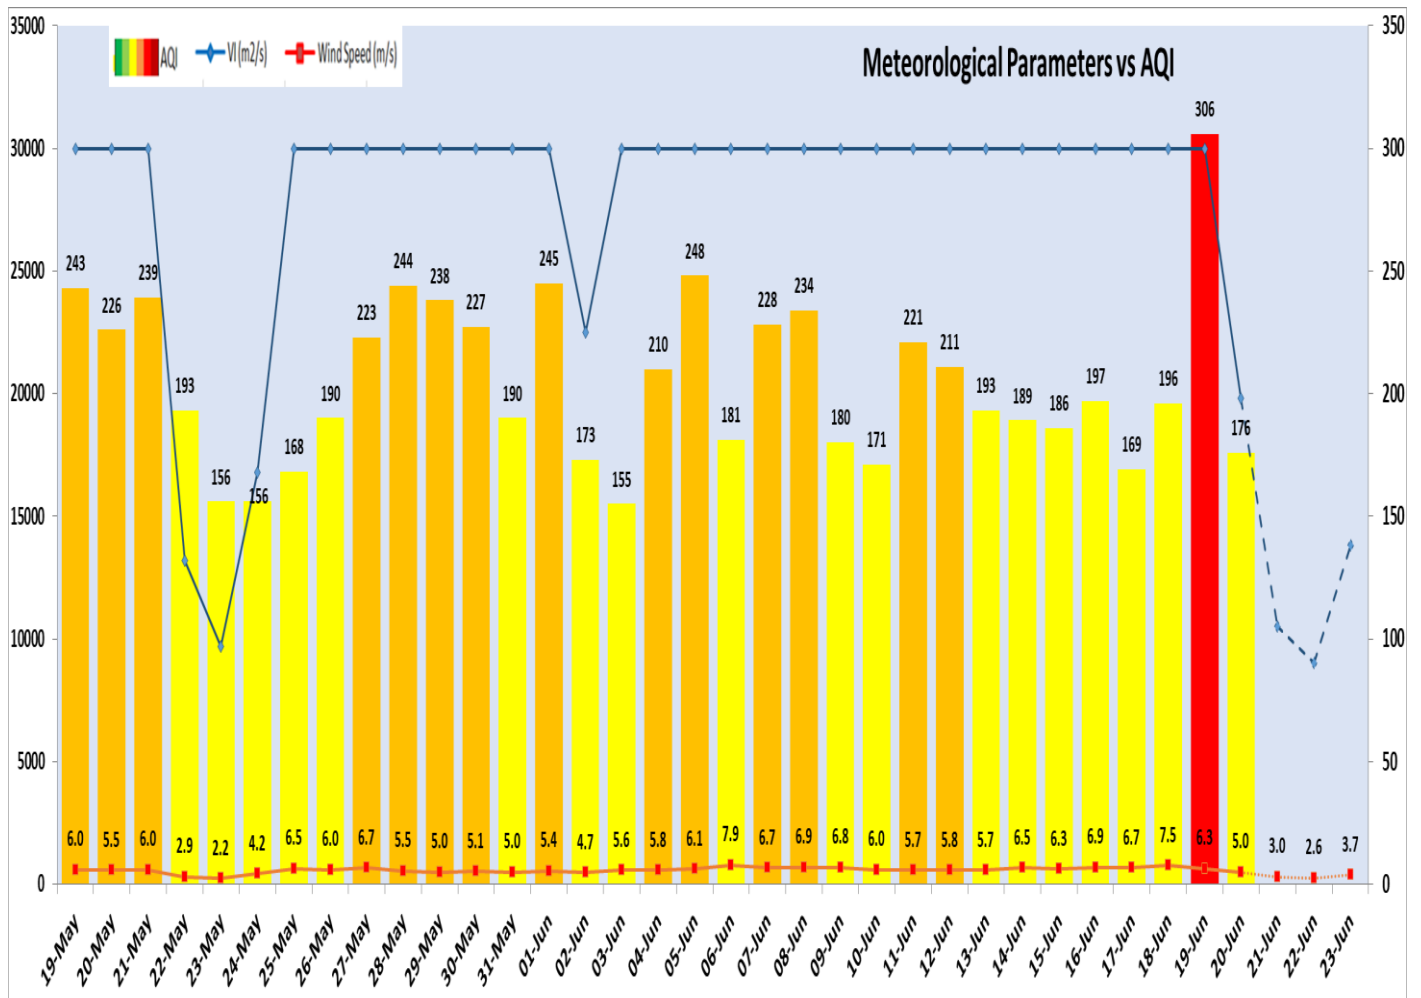

Comparative status of PM₁₀ and PM_{2.5} (µg/m³) running average – Till June 19 (2016-2024)

*Red line shows the annual average concentration standards for PM₁₀ and PM_{2.5}.

Daily Average of Particulates in Delhi (24 hourly average value; from 06:00am of 19.06.24 to 06:00 am of 20.06.24)

Forecast by IITM(Delhi):

	June 21, 2024	June 22, 2024	June 23, 2024
AQI Category	Moderate	Moderate	Poor

Wind Forecast for Delhi:

	Wind speed (at surface) in km/h		Wind speed (at 900 m) in km/h	Wind Direction	
	As per IMD (range)	As per windy.com (at 16:00 hrs.)	As per windy.com (at 16:00hrs)	As per IMD	As per windy.com at 900m
June 21, 2024	08-25	18	25	SE/SW	NW
June 22, 2024	08-16	11	12	W/NW	NW
June 23, 2024	Upto 16	07	13	VAR	NW

Delhi Temperature in (°C)		
Date	Minimum	Maximum
17-06-2024	33.0	45.2
18-06-2024	33.8	45.2
19-06-2024	35.2	44.0
20-06-2024	29.6	43.6

▪ ***Hotspots for Today**

City	Station Name	AQI value	Air Quality	Prominent Pollutant
Delhi	Chandni Chowk, Delhi - IITM	302	Very Poor	PM _{2.5}
	ITO, Delhi - CPCB	259	Poor	Ozone
	Dr. Karni Singh Shooting Range, Delhi - DPCC	252	Poor	Ozone
	Jawaharlal Nehru Stadium, Delhi - DPCC	239	Poor	Ozone
	Shadipur, Delhi - CPCB	238	Poor	PM _{2.5}
Faridabad	Sector 11, Faridabad - HSPCB	206	Poor	PM _{2.5}
	Sector 30, Faridabad - HSPCB	153	Moderate	PM ₁₀
Gurugram	Teri Gram, Gurugram - HSPCB	198	Moderate	PM _{2.5}
	Vikas Sadan, Gurugram - HSPCB	195	Moderate	PM _{2.5}
	Sector-51, Gurugram - HSPCB	178	Moderate	PM ₁₀
Ghaziabad	Indirapuram, Ghaziabad - UPPCB	185	Moderate	PM ₁₀
	Loni, Ghaziabad - UPPCB	181	Moderate	PM ₁₀
Greater Noida	Knowledge Park - V, Greater Noida - UPPCB	221	Poor	PM ₁₀
Noida	Sector-116, Noida - UPPCB	197	Moderate	PM ₁₀