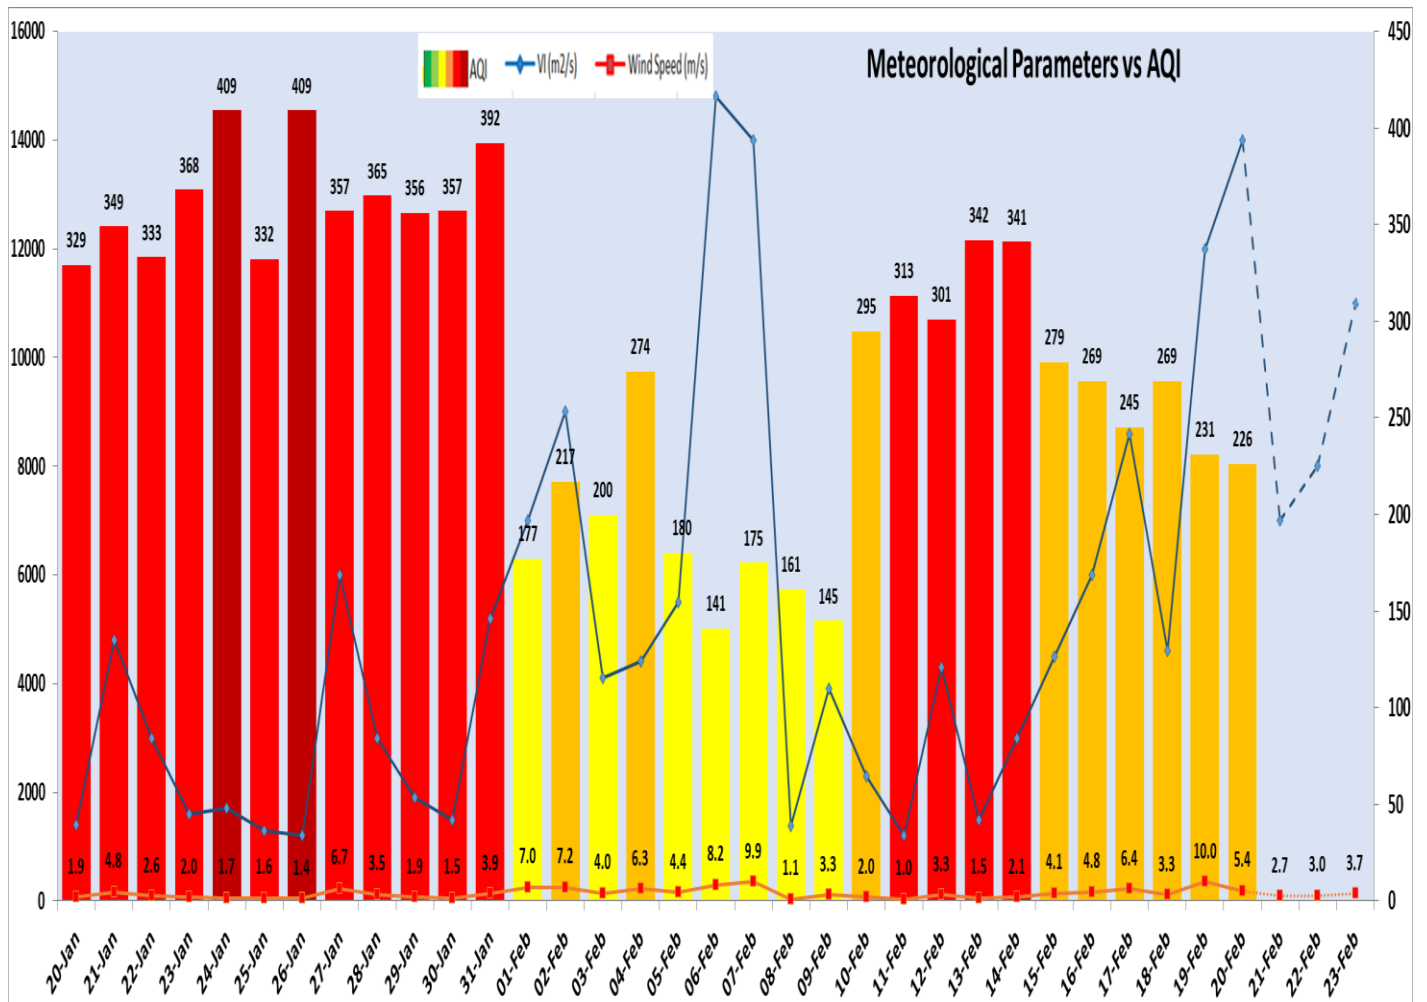

### Daily Average of Particulates in Delhi (24 hourly average value; from 06:00am of 19.02.24 to 06:00 am of 20.02.24)

Date ↓ / parameter →	PM <sub>2.5</sub> (µg/m <sup>3</sup> )	PM <sub>10</sub> (µg/m <sup>3</sup> )
19- February -2024	89↓	223↓

Forecast by IITM(Delhi):

	Feb 21, 2024	Feb 22, 2024	Feb 23, 2024
<b>AQI Category</b>	Poor	Poor	Poor

Wind Forecast for Delhi:

	Wind speed (at surface) in km/h		Wind speed (at 900 m) in km/h	Wind Direction	
	As per IMD (range)	As per windy.com (at 16:00 hrs.)	As per windy.com (at 16:00hrs)	As per IMD	As per windy.com at 900m
Feb 21. 2024	06-16	10	13	SE	NW
Feb 22. 2024	06-12	10	22	NE/SE	NW
Feb 23. 2024	04-12	09	16	NE/SE	NW

Delhi Temperature in (°C)		
Date	Minimum	Maximum
17-02-2024	7.4	27.2
18-02-2024	8.6	26.5
19-02-2024	14.1	29.7
20-02-2024	14.7	28.2

▪ **Hotspots for Today**

City	Station Name	AQI value	Air Quality	Prominent Pollutant
Delhi	ITO, Delhi - CPCB	291	Poor	PM <sub>2.5</sub>
	Vivek Vihar, Delhi - DPCC	287	Poor	PM <sub>2.5</sub>
	Major Dhyan Chand National Stadium, Delhi - DPCC	280	Poor	PM <sub>2.5</sub>
	Nehru Nagar, Delhi - DPCC	280	Poor	PM <sub>2.5</sub>
	Wazirpur, Delhi - DPCC	279	Poor	PM <sub>2.5</sub>
Faridabad	Sector- 16A, Faridabad - HSPCB	272	Poor	PM <sub>2.5</sub>
	New Industrial Town, Faridabad - HSPCB	247	Poor	PM <sub>2.5</sub>
Gurugram	Sector-51, Gurugram - HSPCB	264	Poor	PM <sub>2.5</sub>
Ghaziabad	Sanjay Nagar, Ghaziabad - UPPCB	221	Poor	PM <sub>2.5</sub>
	Loni, Ghaziabad - UPPCB	184	Moderate	PM <sub>2.5</sub>
Greater Noida	Knowledge Park - III, Greater Noida - UPPCB	274	Poor	PM <sub>2.5</sub>
Noida	Sector-1, Noida - UPPCB	261	Poor	PM <sub>2.5</sub>
	Sector-116, Noida - UPPCB	241	Poor	PM <sub>2.5</sub>