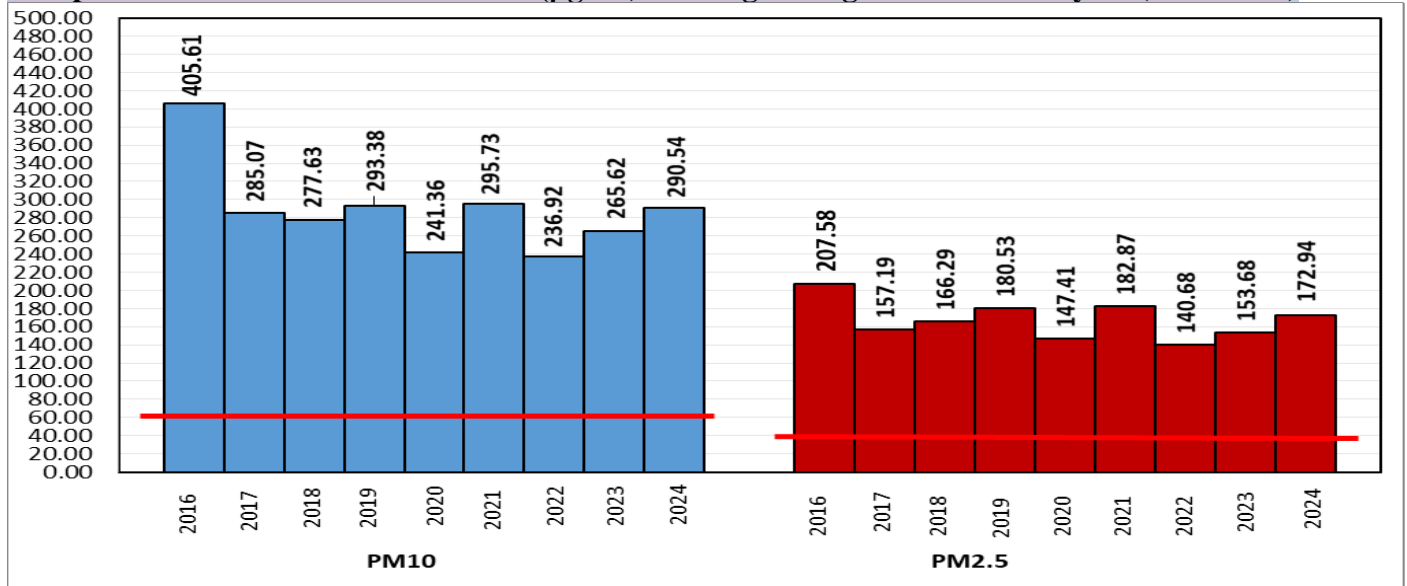

Air Quality Index (AQI) (Average of past 24 hours at 4 PM) in comparison with last two years

	2024			2023			2022		
	Air Quality	AQI Value	Prominent Pollutant	Air Quality	AQI Value	Prominent Pollutant	Air Quality	AQI Value	Prominent Pollutant
Delhi	Poor	226↓	PM2.5	Very Poor	324↓	PM2.5	Moderate	173↓	PM10, PM2.5
Faridabad	Poor	215↑	PM2.5	Poor	273	PM2.5	Moderate	179↓	PM2.5, O3
Ghaziabad	Moderate	170↓	PM10, PM2.5	Poor	293↑	PM10, PM2.5	Moderate	192↓	PM10, PM2.5
Greater Noida	Poor	256↑	PM2.5	Poor	280↓	PM2.5	Moderate	130↓	PM10
Gurugram	Moderate	183↓	PM10, CO, PM2.5	Very Poor	304↓	PM2.5	Poor	201↑	PM10, PM2.5
Noida	Poor	212↑	PM2.5	Poor	298↓	PM2.5	Moderate	142↓	PM10, PM2.5

*Data available for 36(2024), 37(2023), 34(2022) stations in Delhi today. # ↑, ↓ arrows indicate a decrease/increase as compared to the value on the previous day.

Comparative status of AQI - Delhi from 01 January to 20 February 2016-2024

Category	Year	2016	2017	2018	2019	2020	2021	2022	2023	2024	2016	2017	2018	2019	2020	2021	2022	2023	2024	
	No. of days	51	51	51	51	51	51	51	51	51	0	3	4	5	5	4	11	11	7	
Good (0-50)		0	0	0	0	0	0	0	0	0	0	0	0	0	0	0	0	0	0	0
Satisfactory (51-100)		0	0	0	0	0	0	2	0	0	0	3	4	5	5	4	11	11	7	7
Moderate (101-200)		0	3	4	5	5	4	9	11	7	0	0	0	0	0	0	0	0	0	0
Poor (201-300)		11	24	23	18	29	11	23	18	10	0	0	0	0	0	0	0	0	0	0
Very Poor (301-400)		34	24	21	21	15	30	16	19	31	51	48	47	46	46	47	40	40	44	44
Severe (>401)		6	0	3	7	2	6	1	3	3	0	0	0	0	0	0	0	0	0	0

Comparative status of PM₁₀ and PM_{2.5} (µg/m³) running average – Till February 19 (2016-2024)

*Red line shows the annual average concentration standards for PM₁₀ and PM_{2.5}.

Daily Average of Particulates in Delhi (24 hourly average value; from 06:00am of 19.02.24 to 06:00 am of 20.02.24)

Date ↓ / parameter →	PM_{2.5} (µg/m³)	PM₁₀ (µg/m³)
19- February -2024	89↓	223↓