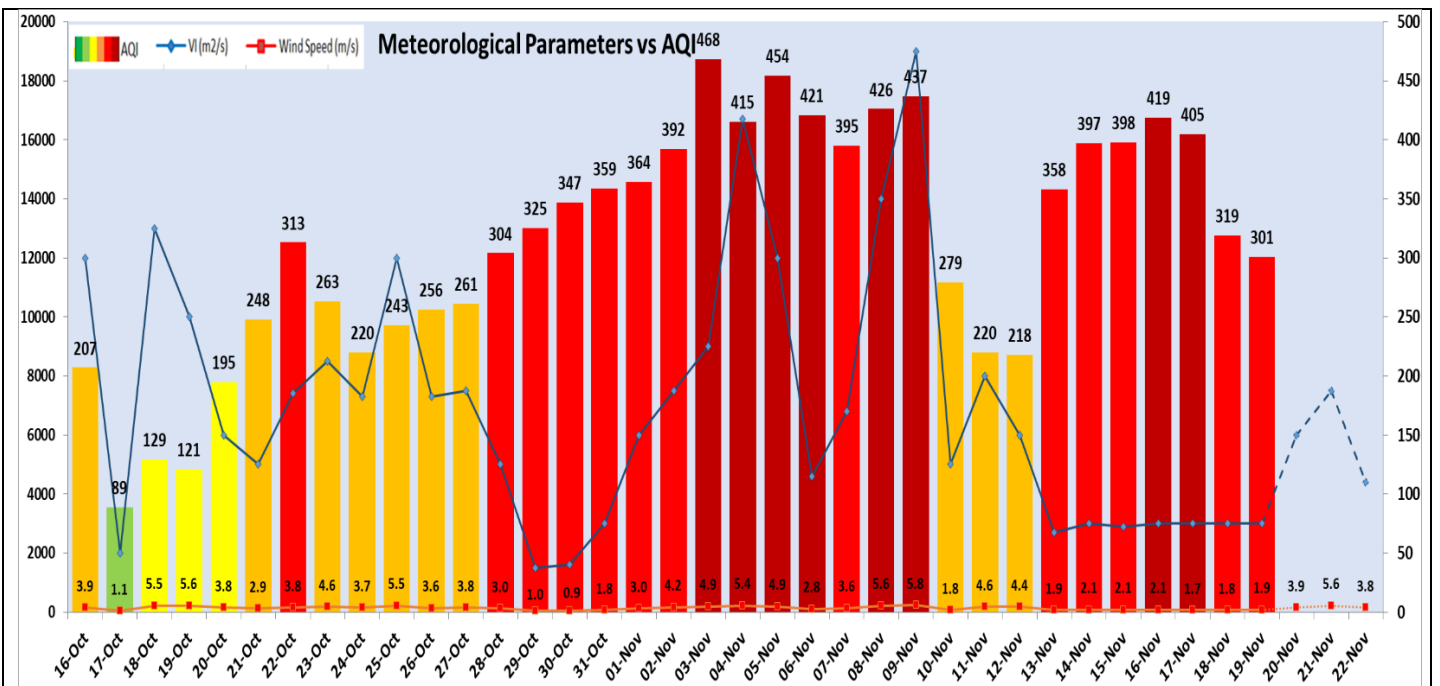

Hotspots for Today:

*Details given below

Delhi	Bawana, Alipur, Wazirpur, Jahangirpuri, Mundka	Ghaziabad	Loni, Indirapuram,
Faridabad	New Industrial Town , Sector- 16A	Greater Noida	Knowledge Park -V
Gurugram	Sector-51	Noida	Sector-116

Forecast by IITM (Delhi):

	Nov 20, 2023	Nov 21, 2023	Nov 22, 2023
AQI Category	Very Poor	Very Poor	Very Poor

Wind Forecast for Delhi:

	Wind speed (at surface) in km/h		Wind speed (at 900 m) in km/h	Wind Direction	
	As per IMD (range)	As per windy.com (at 16:00 hrs.)	As per windy.com (at 16:00hrs)	As per IMD	As per windy.com at 900m
Nov 20. 2023	04-08	08	16	NW	NW
Nov 21. 2023	08-12	10	28	NW	NW
Nov 22. 2023	Upto 08	08	18	NW	NW

IMD Alert for Tomorrow (20.11.2023):

The air quality is likely to remain in the Very Poor category from 20.11.2023 to 22.11.2023. The predominant surface wind is likely to be coming from Northwest direction with wind speed 04-08 kmph but likely to remain calm during evening/night hours, mainly clear sky and shallow fog in the morning on 20.11.2023. Ventilation index is likely to be 6000 m²/s.

Active Fire Events (AFE):

Date	Punjab		Haryana	
	Nos. on the day	Total since September 15	Nos. on the day	Total since September 15
18.11.2023	637	33719	21	2052
18.11.2022	701	48489	108	3380
18.11.2021	680	70125	111	6205

*As per IITM, the impact of stubble burning is ~3%