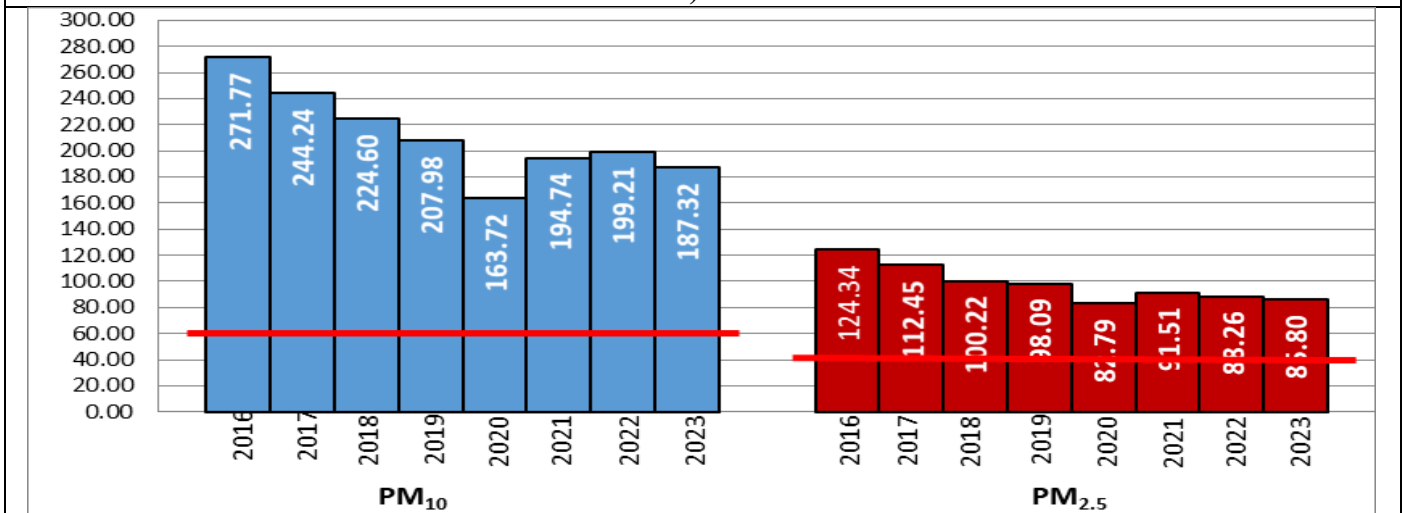

Current Air Quality Status:

Air Quality Index (AQI) (Average of past 24 hours at 4 PM) in comparison with last two years

	2023			2022			2021(Covid- Year)		
	Air Quality	AQI Value	Prominent Pollutant	Air Quality	AQI Value	Prominent Pollutant	Air Quality	AQI Value	Prominent Pollutant
Delhi	Very Poor	301↓	PM_{2.5}	Poor	280↓	PM₁₀, PM_{2.5}	Very Poor	380↑	PM₁₀, PM_{2.5}
Faridabad	Very Poor	327↑	PM₁₀, PM_{2.5}	Poor	252↓	PM₁₀	Very Poor	352↑	PM₁₀
Ghaziabad	Poor	280↑	PM_{2.5}, PM₁₀	Poor	263↑	PM₁₀	Very Poor	377↑	PM₁₀, PM_{2.5}
Greater Noida	Poor	236↑	PM_{2.5}	Poor	280↑	PM_{2.5}	Very Poor	382↑	PM₁₀, PM_{2.5}
Gurugram	Poor	234↓	PM_{2.5}	Poor	247↓	PM_{2.5}	Very Poor	324↑	PM_{2.5}
Noida	Poor	268↑	PM_{2.5}	Poor	235↑	PM_{2.5}	Very Poor	376↑	PM₁₀, PM_{2.5}

*Data available for 37(2023), 35(2022), 35(2021) stations in Delhi today. # ↑, ↓ arrows indicate a decrease/increase as compared to the value on the previous day.

Comparative status of AQI - Delhi from 01 January to 19 November 2016-2023

Category	Year	2016	2017	2018	2019	2020	2021	2022	2023	2016	2017	2018	2019	2020	2021	2022	2023
	No. of days	312	323	323	323	324	323	323	323	110	151	157	175	225	197	160	206
Good (0–50)		0	2	0	2	4	1	3	1								
Satisfactory (51–100)		24	45	53	58	96	72	65	60								
Moderate (101–200)		86	104	104	115	125	124	92	145								
Poor (201–300)		116	102	106	93	59	69	123	72								
Very Poor (301–400)		68	63	48	39	30	43	36	34	202	172	166	148	99	126	163	117
Severe (>401)		18	7	12	16	10	14	4	11								

Comparative status of PM₁₀ and PM_{2.5} (µg/m³) running average - Till November 18 (2016-2023)

*Red line shows the annual average concentration standards for PM₁₀ and PM_{2.5}.

Daily Average of Particulates in Delhi

Date ↓ / parameter →	PM_{2.5} (µg/m³)	PM₁₀ (µg/m³)
18- November -2023	145 ↓	256 ↓