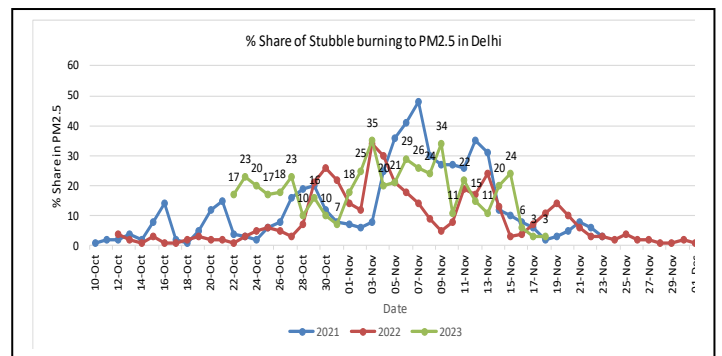

Hotspots for Today:

*Details given below

Delhi	Bawana, Alipur, Wazirpur, Jahangirpuri, Mundka	Ghaziabad	Loni, Indirapuram,
Faridabad	New Industrial Town , Sector- 16A	Greater Noida	Knowledge Park -V
Gurugram	Sector-51	Noida	Sector-116

Forecast by IITM (Delhi):

	Nov 20, 2023	Nov 21, 2023	Nov 22, 2023
AQI Category	Very Poor	Very Poor	Very Poor

Wind Forecast for Delhi:

	Wind speed (at surface) in km/h		Wind speed (at 900 m) in km/h	Wind Direction	
	As per IMD (range)	As per windy.com (at 16:00 hrs.)	As per windy.com (at 16:00hrs)	As per IMD	As per windy.com at 900m
Nov 20. 2023	04-08	08	16	NW	NW
Nov 21. 2023	08-12	10	28	NW	NW
Nov 22. 2023	Upto 08	08	18	NW	NW

IMD Alert for Tomorrow (20.11.2023):

The air quality is likely to remain in the Very Poor category from 20.11.2023 to 22.11.2023. The predominant surface wind is likely to be coming from Northwest direction with wind speed 04-08 kmph but likely to remain calm during evening/night hours, mainly clear sky and shallow fog in the morning on 20.11.2023. Ventilation index is likely to be 6000 m²/s.

Active Fire Events (AFE):

Date	Punjab		Haryana	
	Nos. on the day	Total since September 15	Nos. on the day	Total since September 15
18.11.2023	637	33719	21	2052
18.11.2022	701	48489	108	3380
18.11.2021	680	70125	111	6205

*As per IITM, the impact of stubble burning is ~3%