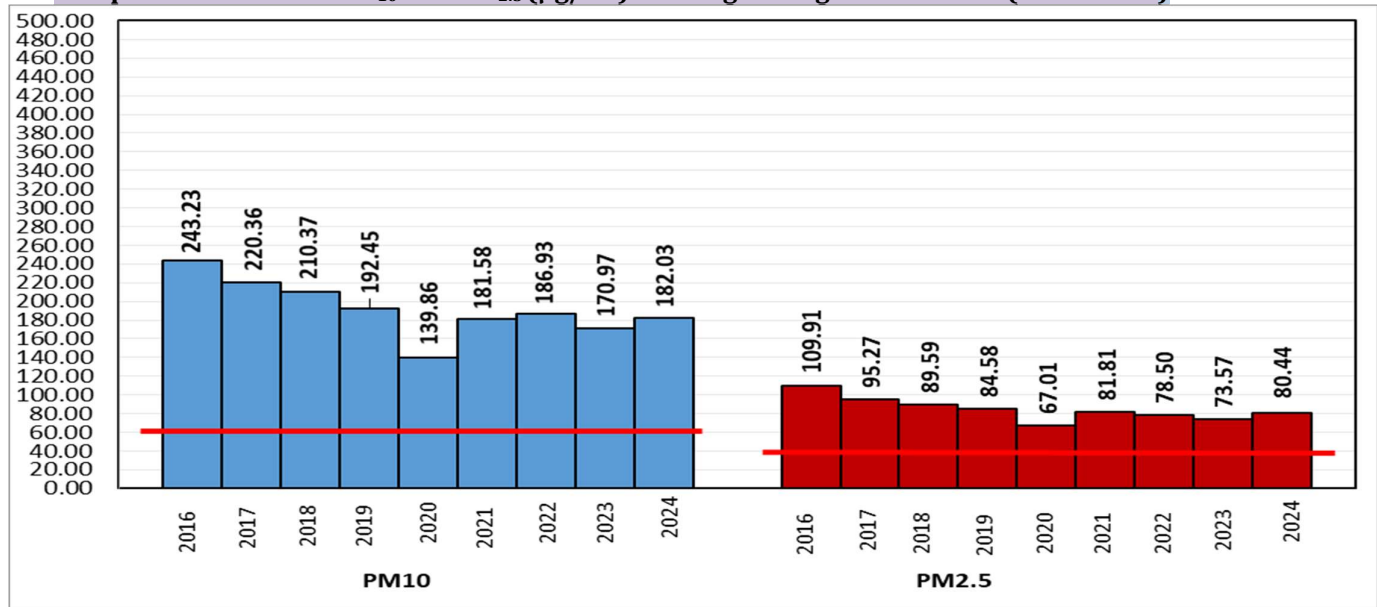

Central Pollution Control Board

Air Quality Status for Delhi & NCR

Dated – October 19, 2024

Current Air Quality Status:

Air Quality Index (AQI) (Average of past 24 hours at 4 PM) in comparison with last two years

	2024			2023			2022		
	Air Quality	AQI Value	Prominent Pollutant	Air Quality	AQI Value	Prominent Pollutant	Air Quality	AQI Value	Prominent Pollutant
Delhi	Poor	278↓	PM ₁₀	Moderate	121↓	PM _{2.5} , PM ₁₀	Poor	228↓	PM ₁₀ , PM _{2.5}
Faridabad	Moderate	192↓	PM ₁₀ , PM _{2.5}	Moderate	138↓	PM _{2.5}	Very Poor	304↑	PM ₁₀ , O ₃
Ghaziabad	Poor	253↓	PM _{2.5}	Moderate	119↑	PM ₁₀ , O ₃	Poor	276↑	PM ₁₀
Greater Noida	Moderate	154↓	PM ₁₀ , PM _{2.5}	Moderate	166↑	PM ₁₀	Poor	237↑	PM ₁₀
Gurugram	Moderate	176↓	PM _{2.5}	Moderate	144↓	PM ₁₀ , PM _{2.5}	Moderate	186↓	PM _{2.5} , PM ₁₀
Noida	Poor	229↓	PM ₁₀ , PM _{2.5}	Moderate	136↑	O ₃ , PM ₁₀	Poor	269↑	PM ₁₀ , PM _{2.5}

Comparative status of PM₁₀ and PM_{2.5} (µg/m³) running average - Till Oct 18 (2016-2024)

*Red line shows the annual average concentration standards for PM₁₀ and PM_{2.5}.

Daily Average of Particulates in Delhi (24 hourly average value; from 06:00am of 18.10.24 to 06:00 am of 19.10.24)