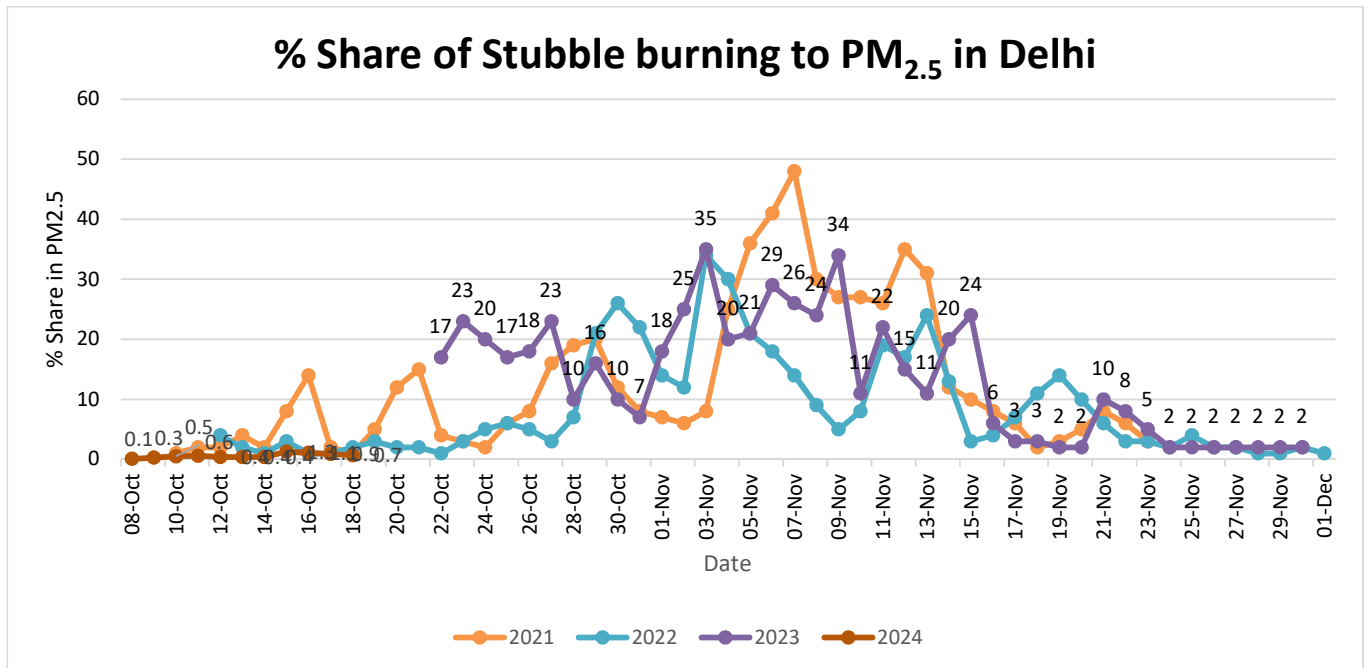

Hotspots for Today: *Details given below

Delhi	Anand Vihar, Mundka, Wazirpur, Bawana, Jahangirpuri	Ghaziabad	Loni
Faridabad	Sector 11, New Industrial Town	Greater Noida	Knowledge Park – V
Gurugram	Vikas Sadan, Teri Gram	Noida	Sector - 116

Forecast by IITM(Delhi):

	Oct 20, 2024	Oct 21, 2024	Oct 22, 2024
AQI Category	Very Poor	Very Poor	Very Poor

Wind Forecast for Delhi:

	Wind speed (at surface) in km/h		Wind speed (at 900 m) in km/h	Wind Direction	
	As per IMD (range)	As per windy.com (at 16:00 hrs.)	As per windy.com (at 16:00hrs)	As per IMD	As per windy.com at 900m
Oct 20, 2024	12 TO 14	03	07	SE	NW
Oct 21, 2024	08 TO 12	05	08	SE	NW
Oct 22, 2024	08 TO 10	06	09	SE	N

IMD Alert for Tomorrow (20.10.2024):

The air quality is likely to be in Very Poor category from 20.10.2024 to 22.10.2024. The predominant surface wind is likely to be coming from Southeast directions in Delhi with wind speed 12-14 kmph and mainly clear sky on 20.10.2024. Ventilation index is likely to be 3000 m²/s.

Active Fire Events (AFEs):

Date	Punjab		Haryana	
	No. of AFE on the day	Total AFE since September 15	No. of AFE on the day	Total AFE since September 15
18.10.2024	59	1348	26	627
18.10.2023	18	1407	08	554
18.10.2022	342	2189	134	464

% Share of Stubble burning to PM_{2.5} in Delhi

18.10.2024 *As per IITM, the impact of stubble burning is ~ 0.7 %