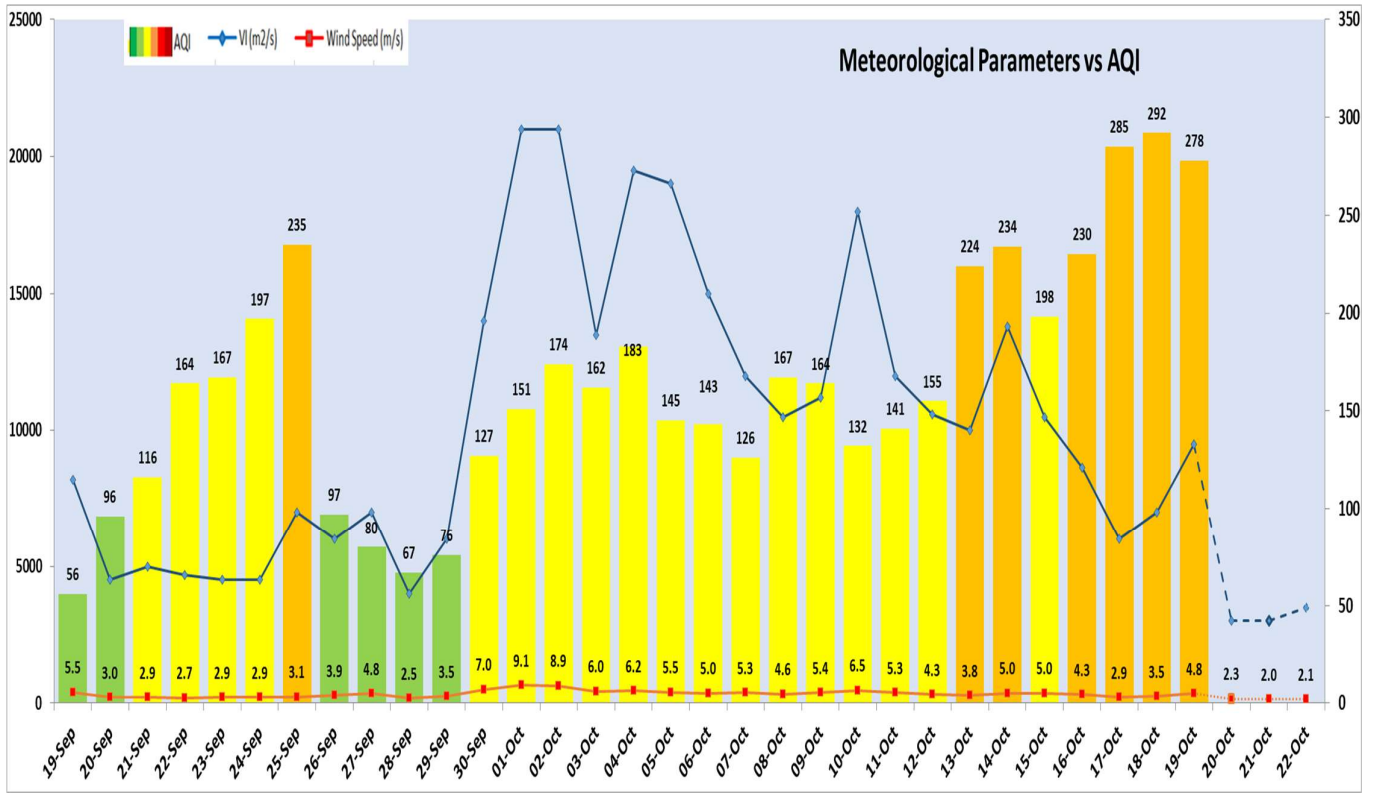

Delhi Temperature in (°C)

Date	Minimum	Maximum
16-10-2024	19.0	34.2
17-10-2024	20.3	35.4
18-10-2024	19.5	36.2
19-10-2024	20.2	36.2

*Hotspots for Today

City	Station Name	AQI value	Air Quality	Prominent Pollutant
Delhi	Anand Vihar, Delhi - DPCC	450	Severe	PM₁₀
	Mundka, Delhi - DPCC	364	Very Poor	PM₁₀
	Wazirpur, Delhi - DPCC	349	Very Poor	PM₁₀
	Bawana, Delhi - DPCC	345	Very Poor	PM₁₀
	Jahangirpuri, Delhi - DPCC	337	Very Poor	PM₁₀
Faridabad	Sector 11, Faridabad - HSPCB	240	Poor	PM_{2.5}
	New Industrial Town, Faridabad - HSPCB	239	Poor	PM₁₀
Gurugram	Vikas Sadan, Gurugram - HSPCB	199	Moderate	PM_{2.5}
	Teri Gram, Gurugram - HSPCB	177	Moderate	PM_{2.5}
Ghaziabad	Loni, Ghaziabad - UPPCB	314	Very Poor	PM_{2.5}
Greater Noida	Knowledge Park - V, Greater Noida - UPPCB	200	Moderate	PM₁₀
Noida	Sector-116, Noida - UPPCB	255	Poor	PM_{2.5}