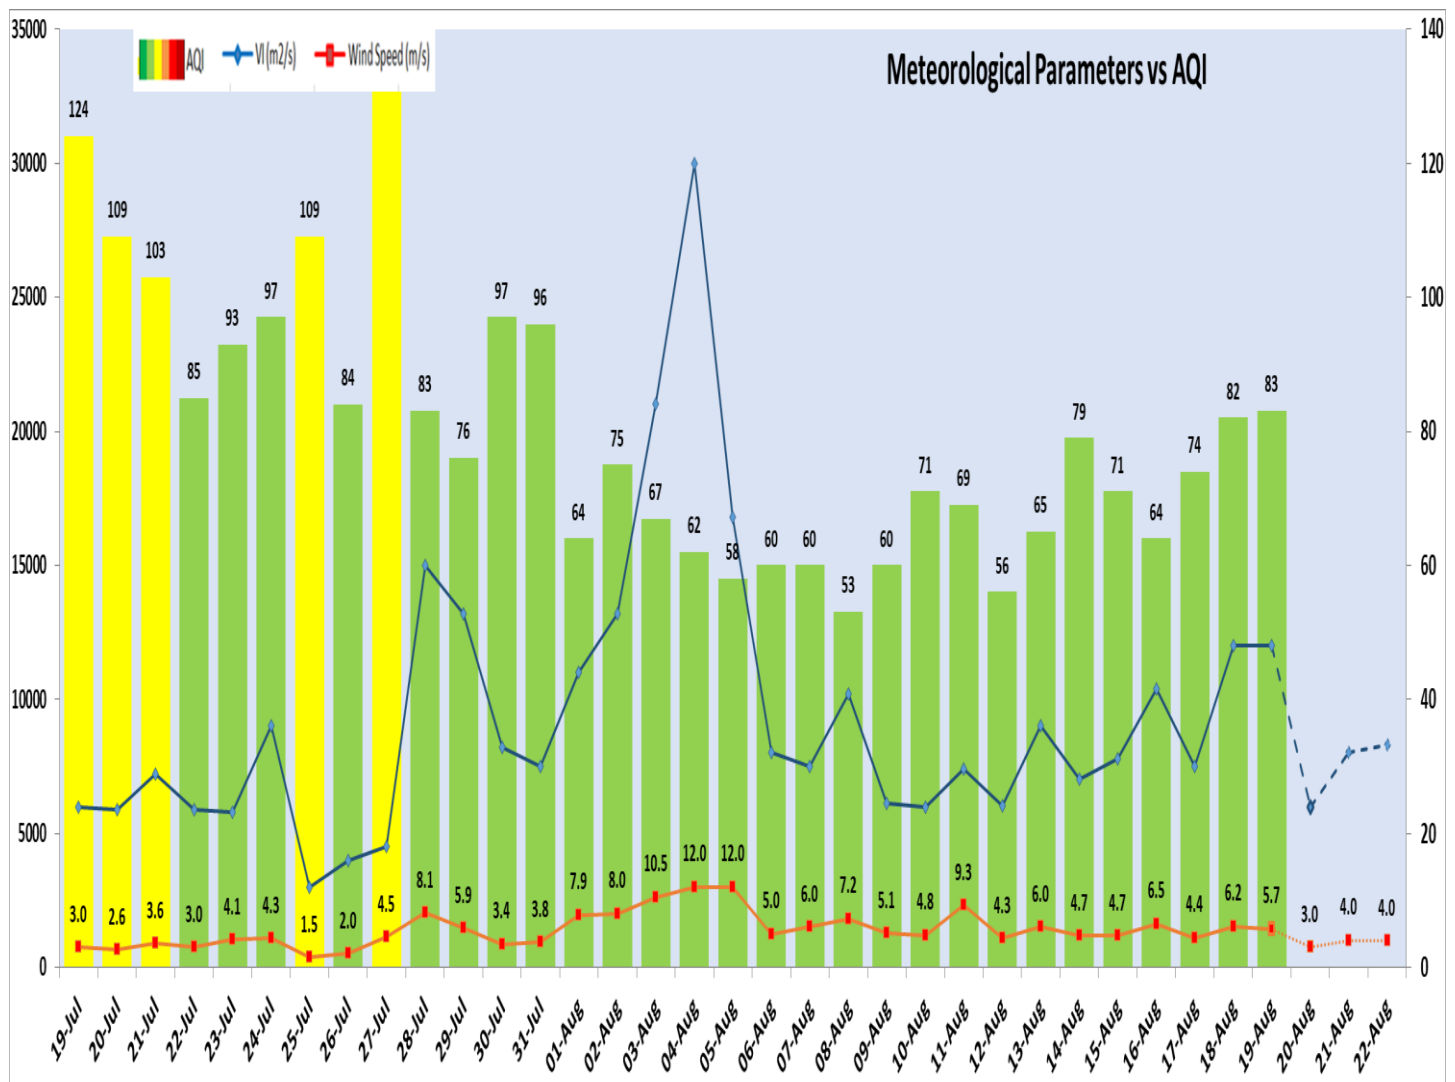

▪ Daily Average of Particulates in Delhi (24 hourly average value; from 06:00am of 18.08.24 to 06:00 am of 19.08.24)

Date ↓ / parameter →	PM <sub>2.5</sub> (µg/m <sup>3</sup> )	PM <sub>10</sub> (µg/m <sup>3</sup> )
18- Aug -2024	29↓	84↓

**Forecast by IITM(Delhi):**

	Aug 20, 2024	Aug 21, 2024	Aug 22, 2024
<b>AQI Category</b>	Moderate	Moderate	Moderate

**Wind Forecast for Delhi:**

	Wind speed (at surface) in km/h		Wind speed (at 900 m) in km/h	Wind Direction	
	As per IMD (range)	As per windy.com (at 16:00 hrs.)	As per windy.com (at 16:00hrs)	As per IMD	As per windy.com at 900m
Aug 20, 2024	04 TO 12	05	13	NW	NW
Aug 21, 2024	UPTO 08	04	15	NW/SE	W
Aug 22, 2024	04 TO 12	08	17	VAR	NW

Delhi Temperature in (°C)		
Date	Minimum	Maximum
16-08-2024	25.3	34.0
17-08-2024	27.2	35.2
18-08-2024	27.0	35.5
19-08-2024	27.6	34.6

▪ **\*Hotspots for Today**

City	Station Name	AQI value	Air Quality	Prominent Pollutant
Delhi	Dwarka-Sector 8, Delhi - DPCC	167	Moderate	PM <sub>10</sub>
	Shadipur, Delhi - CPCB	146	Moderate	PM <sub>2.5</sub>
	Jahangirpuri, Delhi - DPCC	132	Moderate	PM <sub>10</sub>
	Anand Vihar, Delhi - DPCC	131	Moderate	PM <sub>10</sub>
	Rohini, Delhi - DPCC	117	Moderate	PM <sub>10</sub>
Faridabad	Sector 11, Faridabad - HSPCB	65	Satisfactory	PM <sub>10</sub>
Gurugram	Teri Gram, Gurugram - HSPCB	169	Moderate	PM <sub>2.5</sub>
	Sector-51, Gurugram - HSPCB	163	Moderate	PM <sub>2.5</sub>
Ghaziabad	Sanjay Nagar, Ghaziabad - UPPCB	101	Moderate	PM <sub>10</sub>
	Vasundhara, Ghaziabad - UPPCB	98	Satisfactory	PM <sub>10</sub>
Greater Noida	Knowledge Park - V, Greater Noida - UPPCB	116	Moderate	PM <sub>10</sub>
Noida	Sector - 125, Noida - UPPCB	96	Satisfactory	PM <sub>10</sub>
	Sector-116, Noida - UPPCB	93	Satisfactory	PM <sub>10</sub>
	Sector-1, Noida - UPPCB	91	Satisfactory	PM <sub>10</sub>