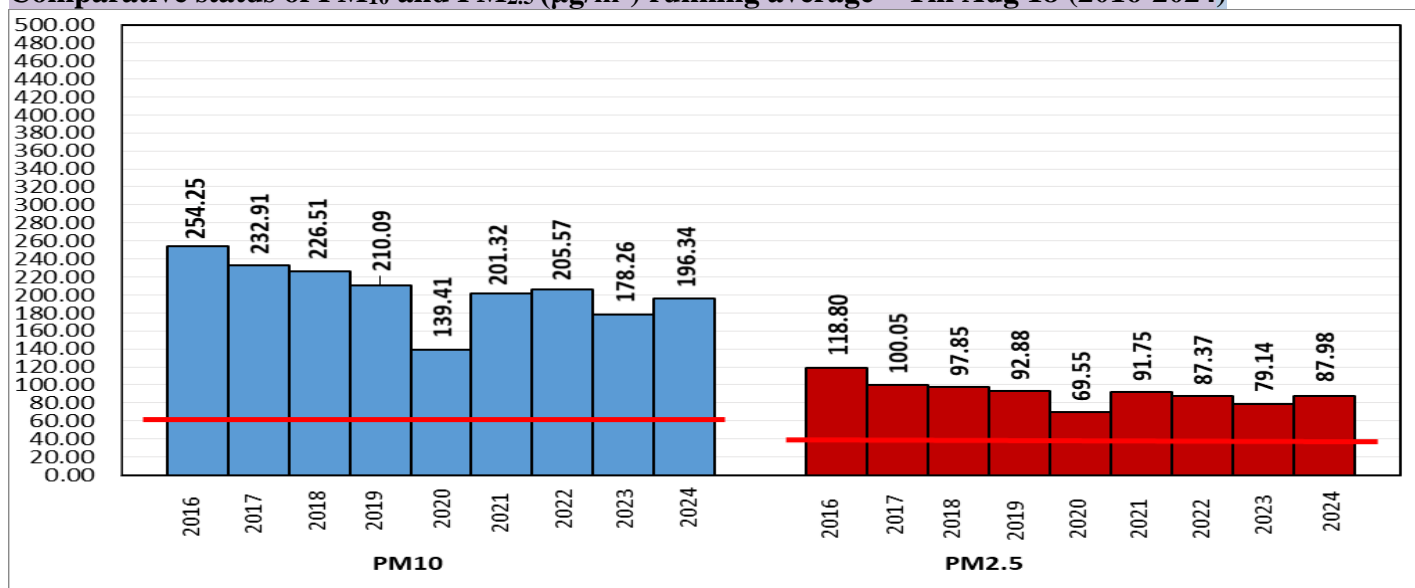

2024			2023			2022		
	Air Quality	AQI Value	Prominent Pollutant	Air Quality	AQI Value	Prominent Pollutant	Air Quality	AQI Value	Prominent Pollutant
Delhi	Satisfactory	83↑	PM_{2.5}, PM₁₀	Moderate	125↓	PM₁₀, PM_{2.5}	Satisfactory	71↑	CO, PM₁₀
Faridabad	Satisfactory	62↓	PM₁₀	Moderate	124↓	PM_{2.5}, PM₁₀	Moderate	133↑	O₃, PM₁₀, PM_{2.5}
Ghaziabad	Satisfactory	93↓	PM₁₀	Satisfactory	99↓	PM₁₀	Satisfactory	76↑	PM₁₀
Greater Noida	Moderate	102↓	PM₁₀	Moderate	160↓	PM₁₀	Satisfactory	67↑	PM₁₀, O₃
Gurugram	Moderate	141↓	PM_{2.5}, CO	Moderate	145↑	PM_{2.5}, CO	Satisfactory	66↑	PM₁₀
Noida	Satisfactory	90↑	PM₁₀	Moderate	103↓	PM₁₀, PM_{2.5}	Satisfactory	71↑	CO, PM₁₀

*Data available for 38(2024), 28(2023), 36(2022) stations in Delhi today. # ↑, ↓ arrows indicate a decrease/increase as compared to the value on the previous day.

Comparative status of AQI - Delhi from 01 January to 19 Aug 2016-2024

Category	Year	2016	2017	2018	2019	2020	2021	2022	2023	2024	2016	2017	2018	2019	2020	2021	2022	2023	2024	
	No. of days	220	231	231	231	232	231	231	231	232	69	105	111	123	176	132	104	151	147	
Good (0–50)		0	2	0	0	2	0	0	0	0										
Satisfactory (51–100)		14	29	30	30	78	36	46	46	38										
Moderate (101–200)		55	74	81	93	96	96	58	105	109										
Poor (201–300)		91	90	86	74	39	59	105	56	49										
Very Poor (301–400)		54	36	28	27	15	34	21	21	33	151	126	120	108	56	99	127	80	85	
Severe (>401)		6	0	6	7	2	6	1	3	3										

Comparative status of PM₁₀ and PM_{2.5} (µg/m³) running average – Till Aug 18 (2016-2024)

*Red line shows the annual average concentration standards for PM₁₀ and PM_{2.5}.

▪ Daily Average of Particulates in Delhi (24 hourly average value; from 06:00am of 18.08.24 to 06:00 am of 19.08.24)

Date ↓ / parameter →	PM_{2.5} (µg/m³)	PM₁₀ (µg/m³)
18- Aug -2024	29↓	84↓