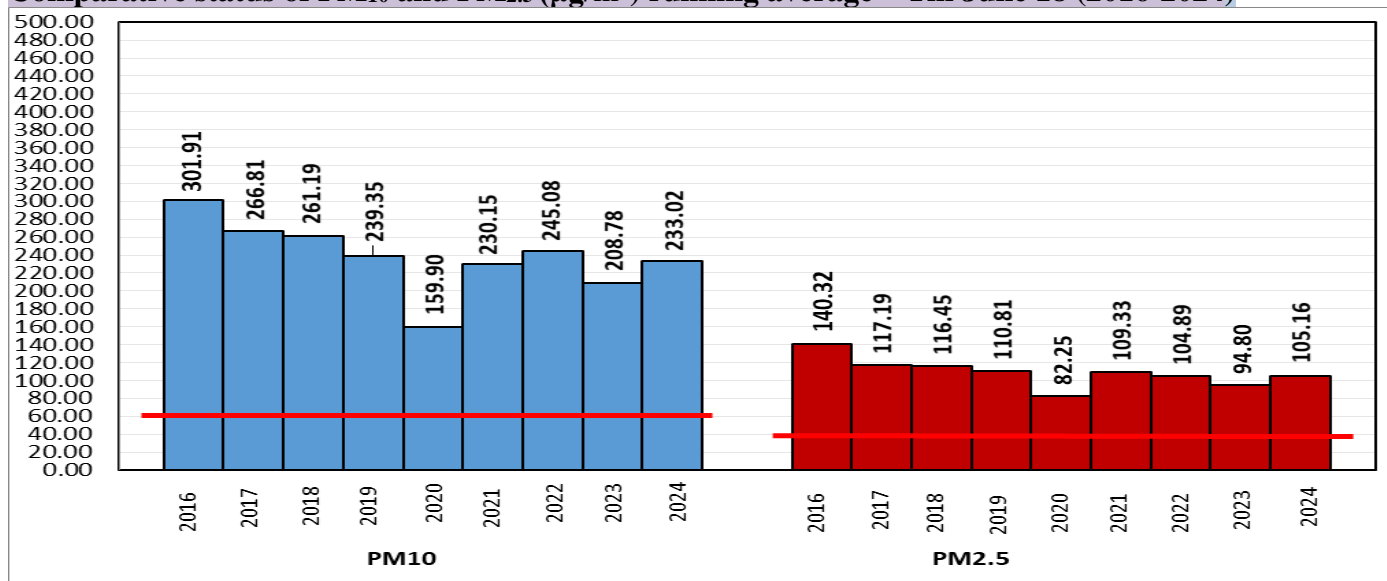

Central Pollution Control Board

Air Quality Status for Delhi & NCR

Dated – June 19, 2024

Current Air Quality Status:

Air Quality Index (AQI) (Average of past 24 hours at 4 PM) in comparison with last two years

	2024			2023			2022		
	Air Quality	AQI Value	Prominent Pollutant	Air Quality	AQI Value	Prominent Pollutant	Air Quality	AQI Value	Prominent Pollutant
Delhi	Very Poor	306↑	PM ₁₀	Satisfactory	75↓	PM ₁₀ , CO	Satisfactory	99↑	PM _{2.5} , PM ₁₀
Faridabad	Poor	226↑	PM _{2.5}	Satisfactory	91↓	PM ₁₀ , PM _{2.5}	Satisfactory	98↑	PM ₁₀
Ghaziabad	Very Poor	310↑	PM ₁₀	Satisfactory	80↑	CO, PM ₁₀	Moderate	115↑	PM _{2.5} , PM ₁₀
Greater Noida	Very Poor	368↑	PM ₁₀	Satisfactory	84↓	PM ₁₀	Moderate	123↑	PM ₁₀
Gurugram	Poor	261↑	PM ₁₀ , PM _{2.5}	Satisfactory	79↓	PM ₁₀ , PM _{2.5}	Satisfactory	86↓	PM _{2.5} , PM ₁₀
Noida	Very Poor	345↑	PM ₁₀	Moderate	119↓	NO ₂	Moderate	114↑	O ₃ , CO, PM ₁₀

*Data available for 38(2024), 29(2023), 33(2022) stations in Delhi today. # ↑, ↓ arrows indicate a decrease/increase as compared to the value on the previous day.

Comparative status of AQI - Delhi from 01 January to 19 June 2016-2024

Comparative status of PM₁₀ and PM_{2.5} (µg/m³) running average – Till June 18 (2016-2024)

*Red line shows the annual average concentration standards for PM₁₀ and PM_{2.5}.

Daily Average of Particulates in Delhi (24 hourly average value; from 06:00am of 18.06.24 to 06:00 am of 19.06.24)