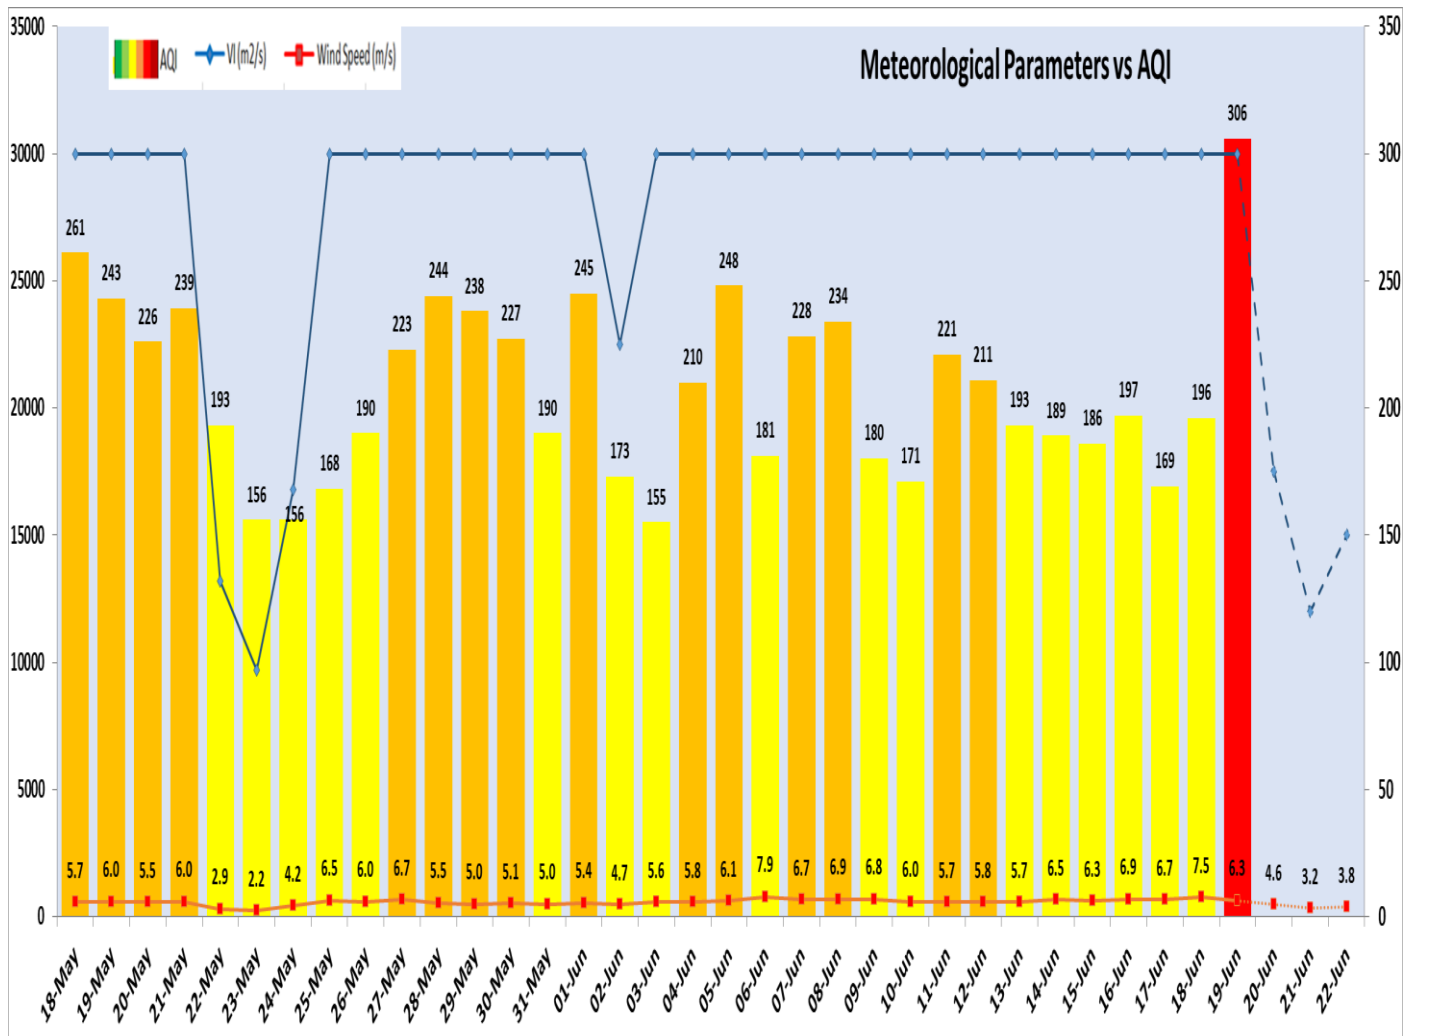

Comparative status of PM₁₀ and PM_{2.5} (µg/m³) running average – Till June 18 (2016-2024)

*Red line shows the annual average concentration standards for PM₁₀ and PM_{2.5}.

Daily Average of Particulates in Delhi (24 hourly average value; from 06:00am of 18.06.24 to 06:00 am of 19.06.24)

Forecast by IITM(Delhi):

	June 20, 2024	June 21, 2024	June 22, 2024
AQI Category	Poor	Poor	Moderate

Wind Forecast for Delhi:

	Wind speed (at surface) in km/h		Wind speed (at 900 m) in km/h	Wind Direction	
	As per IMD (range)	As per windy.com (at 16:00 hrs.)	As per windy.com (at 16:00hrs)	As per IMD	As per windy.com at 900m
June 20, 2024	12-20	14	17	W/SW	SW
June 21, 2024	12-20	15	22	VAR	W
June 22, 2024	12-20	15	22	W/NW	W

Delhi Temperature in (°C)		
Date	Minimum	Maximum
16-06-2024	33.2	44.6
17-06-2024	33.0	45.2
18-06-2024	33.8	45.2
19-06-2024	35.2	44.0

▪ ***Hotspots for Today**

City	Station Name	AQI value	Air Quality	Prominent Pollutant
Delhi	Alipur, Delhi - DPCC	402	Severe	PM ₁₀
	Shadipur, Delhi - CPCB	393	Very Poor	PM ₁₀
	Narela, Delhi - DPCC	386	Very Poor	PM ₁₀
	Vivek Vihar, Delhi - DPCC	382	Very Poor	PM ₁₀
	Jahangirpuri, Delhi - DPCC	377	Very Poor	PM ₁₀
Faridabad	Sector 11, Faridabad - HSPCB	306	Very Poor	PM _{2.5}
Gurugram	Teri Gram, Gurugram - HSPCB	325	Very Poor	PM _{2.5}
	NISE Gwal Pahari, Gurugram - IMD	265	Poor	PM ₁₀
Ghaziabad	Loni, Ghaziabad - UPPCB	394	Very Poor	PM ₁₀
	Indrapuram, Ghaziabad - UPPCB	362	Very Poor	PM ₁₀
Greater Noida	Knowledge Park - V, Greater Noida - UPPCB	403	Severe	PM ₁₀
Noida	Sector - 125, Noida - UPPCB	366	Very Poor	PM ₁₀