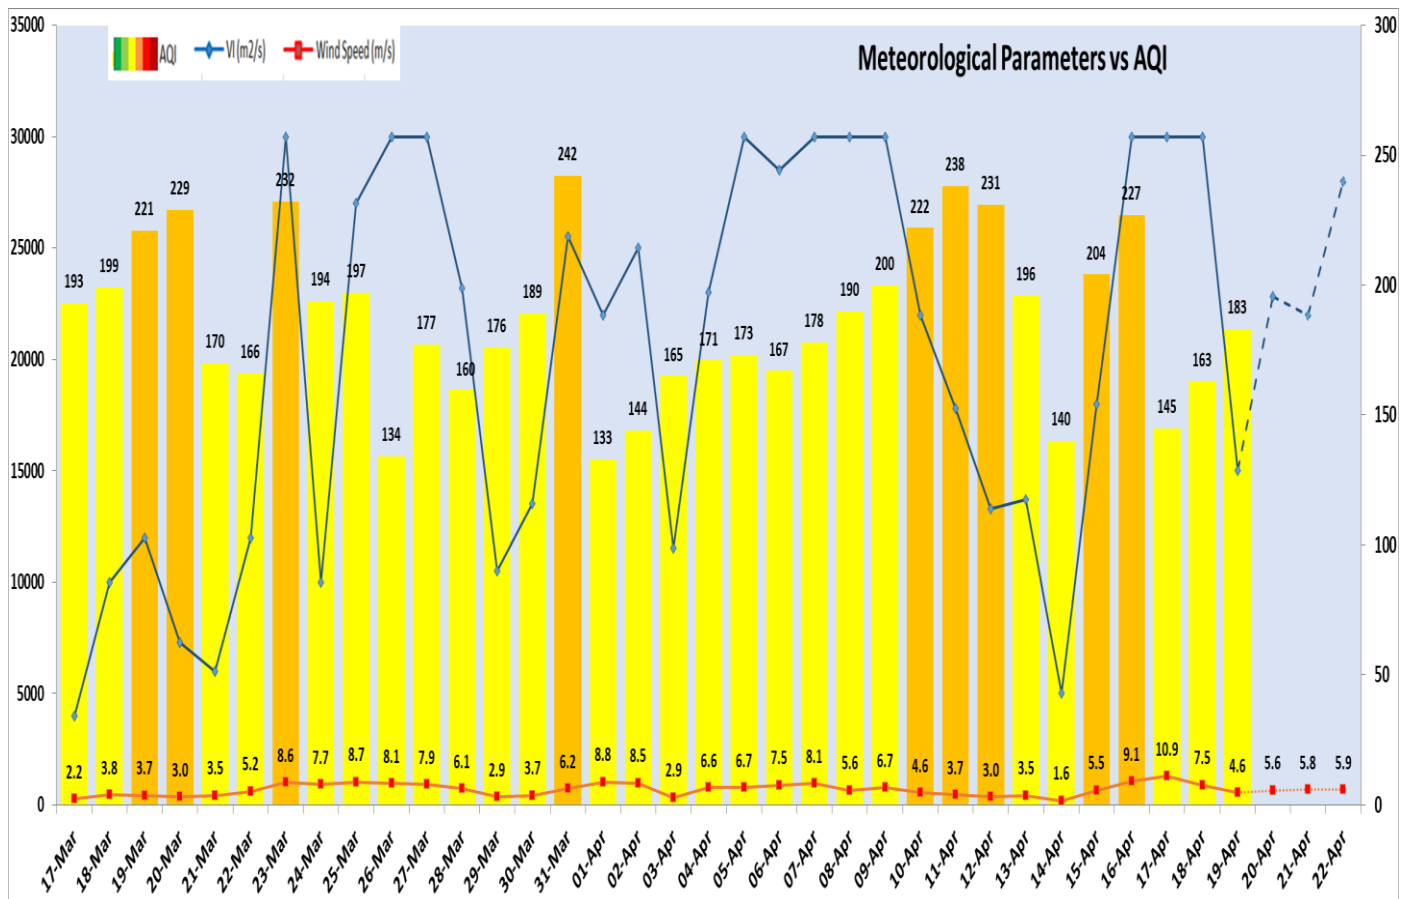

### Daily Average of Particulates in Delhi (24 hourly average value; from 06:00am of 18.04.24 to 06:00 am of 19.04.24)

Date ↓ / parameter →	PM <sub>2.5</sub> (µg/m <sup>3</sup> )	PM <sub>10</sub> (µg/m <sup>3</sup> )
18- April -2024	58 ↑	198 ↑

Forecast by IITM(Delhi):

	Apr 20, 2024	Apr 21, 2024	Apr 22, 2024
<b>AQI Category</b>	Moderate	Moderate	Moderate

Wind Forecast for Delhi:

	Wind speed (at surface) in km/h		Wind speed (at 900 m) in km/h	Wind Direction	
	As per IMD (range)	As per windy.com (at 16:00 hrs.)	As per windy.com (at 16:00hrs)	As per IMD	As per windy.com at 900m
Apr 20. 2024	08-26	15	20	WNW/NW	W
Apr 21. 2024	08-16	17	26	NW	W
Apr 22. 2024	08-24	12	17	VAR	W

Delhi Temperature in (°C)		
Date	Minimum	Maximum
16-04-2024	23.5	35.2
17-04-2024	20.5	35.8
18-04-2024	20.9	35.1
19-04-2024	24.3	39.2

▪ **Hotspots for Today**

City	Station Name	AQI value	Air Quality	Prominent Pollutant
Delhi	Shadipur, Delhi - CPCB	271	Poor	PM <sub>2.5</sub>
	Mundka, Delhi - DPCC	252	Poor	PM <sub>10</sub>
	Rohini, Delhi - DPCC	249	Poor	PM <sub>10</sub>
	Dwarka-Sector 8, Delhi - DPCC	244	Poor	PM <sub>10</sub>
	Jahangirpuri, Delhi - DPCC	242	Poor	PM <sub>10</sub>
Faridabad	New Industrial Town, Faridabad - HSPCB	309	Very Poor	PM <sub>2.5</sub>
	Sector 11, Faridabad - HSPCB	217	Poor	PM <sub>2.5</sub>
Gurugram	Sector-51, Gurugram - HSPCB	296	Poor	PM <sub>2.5</sub>
Ghaziabad	Indirapuram, Ghaziabad - UPPCB	213	Poor	PM <sub>10</sub>
	Loni, Ghaziabad - UPPCB	187	Moderate	PM <sub>10</sub>
Greater Noida	Knowledge Park - V, Greater Noida - UPPCB	246	Poor	PM <sub>10</sub>
Noida	Sector-116, Noida - UPPCB	210	Poor	PM <sub>10</sub>
	Sector - 62, Noida - IMD	203	Poor	PM <sub>10</sub>