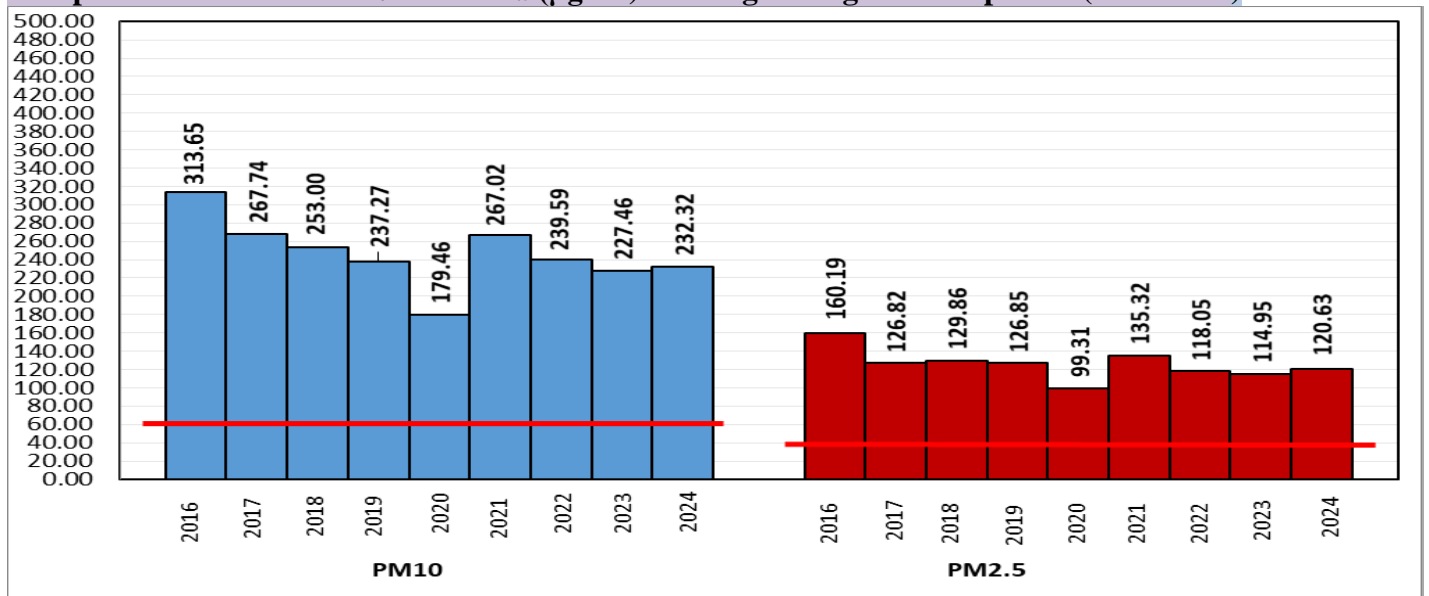

Current Air Quality Status:

Air Quality Index (AQI) (Average of past 24 hours at 4 PM) in comparison with last two years

	2024			2023			2022		
	Air Quality	AQI Value	Prominent Pollutant	Air Quality	AQI Value	Prominent Pollutant	Air Quality	AQI Value	Prominent Pollutant
Delhi	Moderate	183 ↑	PM_{2.5}, PM₁₀	Poor	236 ↑	PM₁₀, PM_{2.5}	Very Poor	317 ↑	PM₁₀
Faridabad	Moderate	194 ↑	PM_{2.5}	Moderate	184 ↑	PM₁₀, PM_{2.5}	Very Poor	390 ↑	PM₁₀, PM_{2.5}
Ghaziabad	Moderate	178 ↑	PM₁₀	Poor	237 ↓	PM₁₀	Very Poor	344 ↑	PM₁₀
Greater Noida	Poor	232 ↑	PM₁₀	Poor	277 ↓	PM₁₀	Very Poor	388 ↑	PM₁₀
Gurugram	Poor	267 ↑	PM_{2.5}	Poor	282 ↑	PM_{2.5}	Poor	279 ↑	PM₁₀
Noida	Moderate	192 ↑	PM₁₀	Poor	230 ↓	PM₁₀	Very Poor	370 ↑	PM₁₀

*Data available for 37(2024), 38(2023), 35(2022) stations in Delhi today. # ↑, ↓ arrows indicate a decrease/increase as compared to the value on the previous day.

Comparative status of AQI - Delhi from 01 January to 19 April 2016-2024

Category	Year	2016	2017	2018	2019	2020	2021	2022	2023	2024	2016	2017	2018	2019	2020	2021	2022	2023	2024	
	No. of days	106	109	109	109	110	109	109	109	110	2016	2017	2018	2019	2020	2021	2022	2023	2024	
Good (0-50)		0	0	0	0	1	0	0	0	0										
Satisfactory (51-100)		0	0	1	2	21	0	3	3	0	8	25	31	43	58	25	27	44	55	
Moderate (101-200)		8	25	30	41	36	25	24	41	55										
Poor (201-300)		49	55	54	37	35	46	63	42	21										
Very Poor (301-400)		43	29	21	22	15	32	18	20	31	98	84	78	66	52	84	82	65	55	
Severe (>401)		6	0	3	7	2	6	1	3	3										

Comparative status of PM₁₀ and PM_{2.5} (µg/m³) running average – Till April 18 (2016-2024)

*Red line shows the annual average concentration standards for PM₁₀ and PM_{2.5}.

Daily Average of Particulates in Delhi (24 hourly average value; from 06:00am of 18.04.24 to 06:00 am of 19.04.24)

Date ↓ / parameter →	PM_{2.5} (µg/m³)	PM₁₀ (µg/m³)
18- April -2024	58 ↑	198 ↑