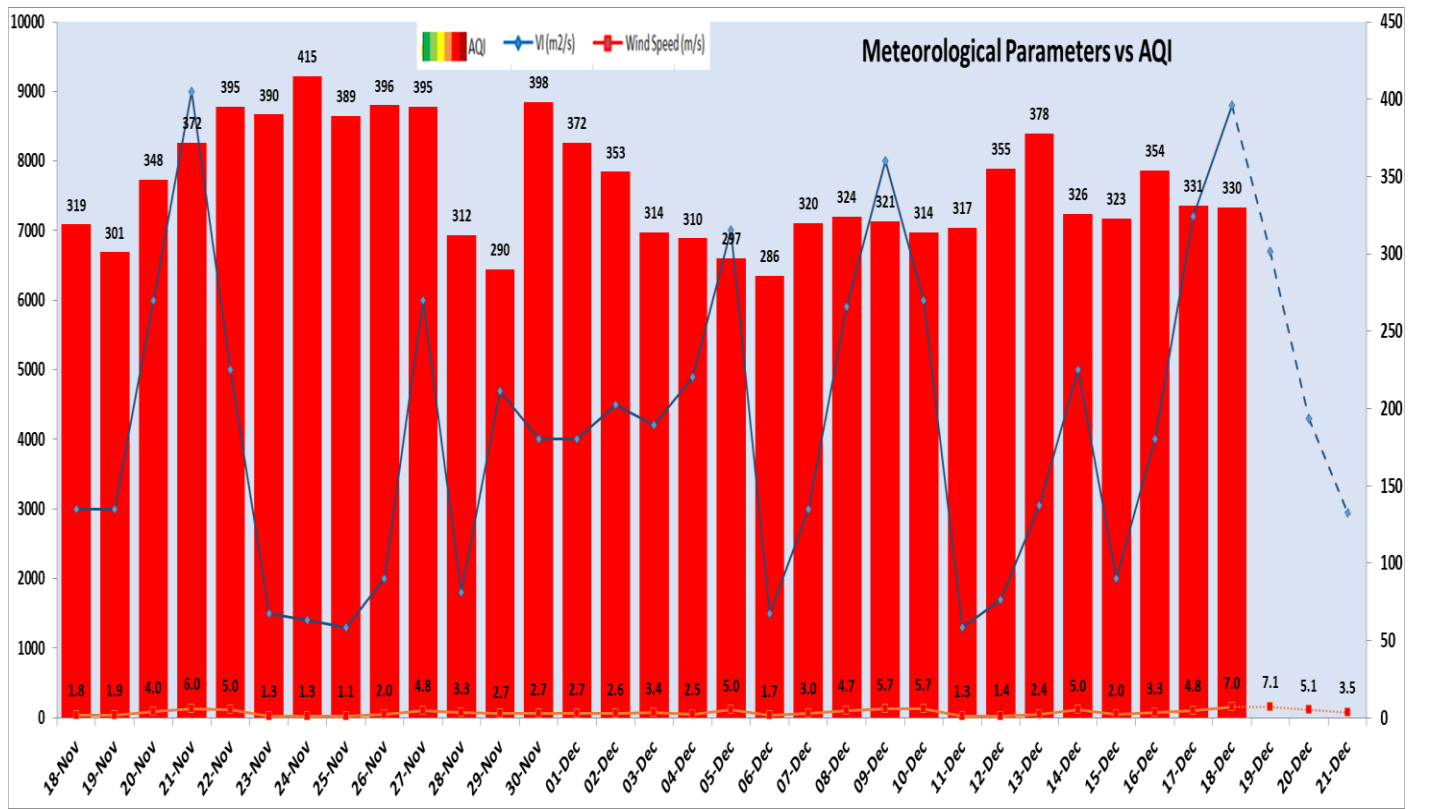

Comparative status of PM₁₀ and PM_{2.5} (µg/m³) running average - Till December 17 (2016- 2023)

*Red line shows the annual average concentration standards for PM₁₀ and PM_{2.5}.

▪ Daily Average of Particulates in Delhi (24 hourly average value; from 06:00am of 17.12.23 to 06:00 am of 18.12.23)

Forecast by IITM (Delhi):

	Dec 19, 2023	Dec 20, 2023	Dec 21, 2023
AQI Category	Very Poor	Very Poor	Very Poor

Wind Forecast for Delhi:

	Wind speed (at surface) in km/h		Wind speed (at 900 m) in km/h	Wind Direction	
	As per IMD (range)	As per windy.com (at 16:00 hrs.)	As per windy.com (at 16:00hrs)	As per IMD	As per windy.com at 900m
Dec 19. 2023	12 TO 16	10	36	NW	NW
Dec 20. 2023	08 TO 12	9	37	NW	NW
Dec 21. 2023	UPTO 08	8	36	NW	N

Delhi Temperature in (°C)		
Date	Minimum	Maximum
15-12-2023	4.9	24.1
16-12-2023	5.5	25.4
17-12-2023	6.5	24.7
18-12-2023	7.1	24.7

▪ **Hotspots for Today**

City	Station Name	AQI value	Air Quality	Prominent Pollutant
Delhi	Nehru Nagar, Delhi - DPCC	381	Very Poor	PM _{2.5}
	Dwarka-Sector 8, Delhi - DPCC	371	Very Poor	PM _{2.5}
	Mundka, Delhi - DPCC	365	Very Poor	PM _{2.5}
	Sri Aurobindo Marg, Delhi - DPCC	365	Very Poor	PM _{2.5}
	Jahangirpuri, Delhi - DPCC	364	Very Poor	PM _{2.5}
Faridabad	New Industrial Town, Faridabad - HSPCB	321	Very Poor	PM _{2.5}
	Sector- 16A, Faridabad - HSPCB	290	Poor	PM _{2.5}
Gurugram	Teri Gram, Gurugram - HSPCB	309	Very Poor	PM _{2.5}
	NISE Gwal Pahari, Gurugram - IMD	266	Poor	PM _{2.5}
	Sector-51, Gurugram - HSPCB	266	Poor	PM _{2.5}
Ghaziabad	Loni, Ghaziabad - UPPCB	267	Poor	PM _{2.5}
	Sanjay Nagar, Ghaziabad - UPPCB	263	Poor	PM _{2.5}
Greater Noida	Knowledge Park - V, Greater Noida - UPPCB	269	Poor	PM _{2.5}
Noida	Sector-116, Noida - UPPCB	273	Poor	PM _{2.5}
	Sector - 62, Noida - IMD	271	Poor	PM _{2.5}
	Sector-1, Noida - UPPCB	261	Poor	PM _{2.5}