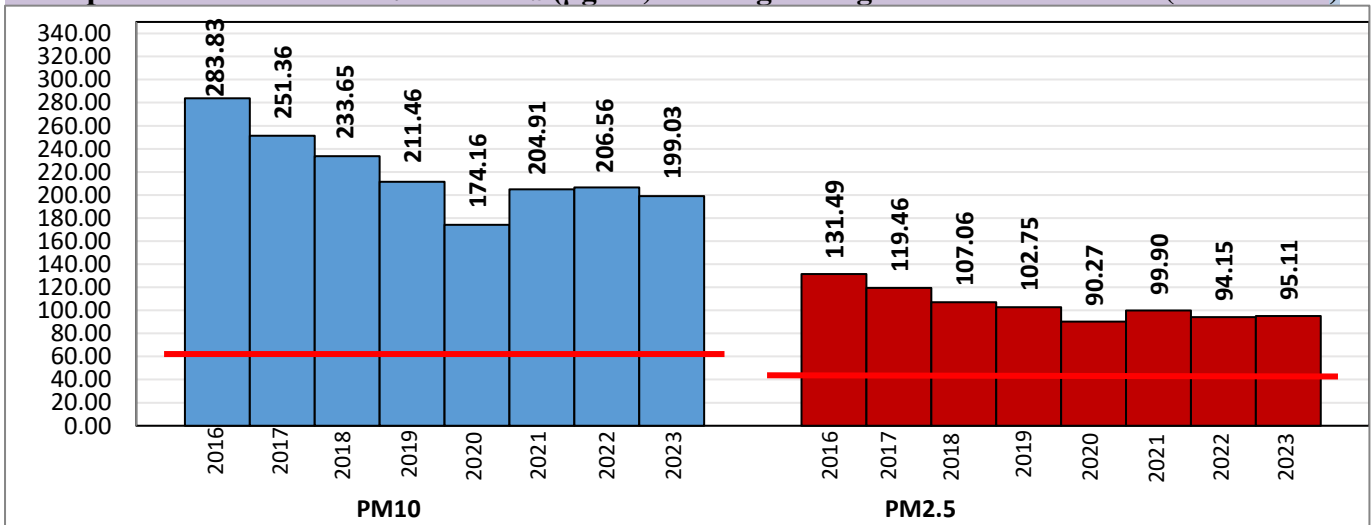

▪ Air Quality Index (AQI) (Average of past 24 hours at 4 PM) in comparison with last two years

	2023			2022			2021(Covid- Year)		
	Air Quality	AQI Value	Prominent Pollutant	Air Quality	AQI Value	Prominent Pollutant	Air Quality	AQI Value	Prominent Pollutant
Delhi	Very Poor	330↓	PM_{2.5}	Very Poor	353↑	PM₁₀, PM_{2.5}	Poor	291↓	PM_{2.5}
Faridabad	Poor	240↓	PM₁₀, PM_{2.5}	Very Poor	305↑	PM_{2.5}	Poor	275↑	PM_{2.5}
Ghaziabad	Poor	248↓	PM_{2.5}	Very Poor	354↑	PM₁₀	Poor	276↑	PM_{2.5}
Greater Noida	Poor	257↓	PM_{2.5}	Very Poor	398↑	PM₁₀, PM_{2.5}	Poor	240↑	PM_{2.5}
Gurugram	Poor	257↓	PM_{2.5}	Very Poor	328↑	PM_{2.5}	Poor	287↓	PM_{2.5}
Noida	Poor	255↓	PM_{2.5}	Very Poor	328↑	PM_{2.5}	Poor	256↑	PM_{2.5}

*Data available for 33(2023), 36(2022), 24(2021) stations in Delhi today. # ↑, ↓ arrows indicate a decrease/increase as compared to the value on the previous day.

▪ Comparative status of AQI - Delhi from 01 January to 18 December 2016-2023

Category	Year	2016	2017	2018	2019	2020	2021	2022	2023	2016	2017	2018	2019	2020	2021	2022	2023
	No. of days	341	352	352	352	353	352	352	352	2016	2017	2018	2019	2020	2021	2022	2023
Good (0–50)		0	2	0	2	4	1	3	1								
Satisfactory (51–100)		24	45	53	59	96	72	65	60	110	152	158	180	227	197	163	206
Moderate (101–200)		86	105	105	119	127	124	95	145								
Poor (201–300)		119	111	112	102	71	76	130	75								
Very Poor (301–400)		87	81	66	50	43	61	54	59	231	200	194	172	126	155	189	146
Severe (>401)		25	8	16	20	12	18	5	12								

Comparative status of PM₁₀ and PM_{2.5} (µg/m³) running average - Till December 17 (2016- 2023)

*Red line shows the annual average concentration standards for PM₁₀ and PM_{2.5}.

▪ Daily Average of Particulates in Delhi (24 hourly average value; from 06:00am of 17.12.23 to 06:00 am of 18.12.23)

Date ↓ / parameter →	PM_{2.5} (µg/m³)	PM₁₀ (µg/m³)
17- December -2023	190↓	317↓