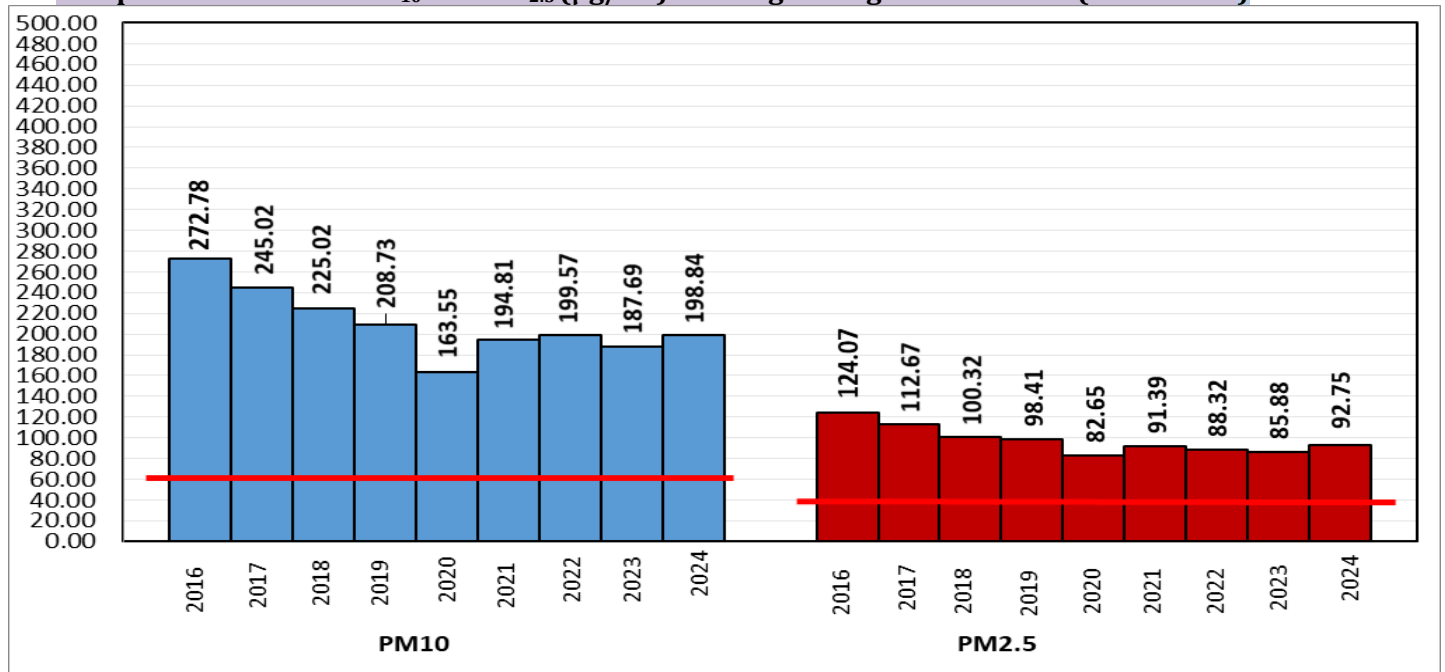

Central Pollution Control Board

Air Quality Status for Delhi & NCR

Dated – November 18, 2024

Current Air Quality Status:

Air Quality Index (AQI) (Average of past 24 hours at 4 PM) in comparison with last two years

	2024			2023			2022		
	Air Quality	AQI Value	Prominent Pollutant	Air Quality	AQI Value	Prominent Pollutant	Air Quality	AQI Value	Prominent Pollutant
Delhi	Severe	494↑	PM _{2.5}	Very Poor	319↓	PM _{2.5}	Poor	289↑	PM _{2.5}
Faridabad	Very Poor	367↑	PM ₁₀ , PM _{2.5}	Very Poor	309↓	PM ₁₀ , PM _{2.5}	Poor	258↑	PM _{2.5}
Ghaziabad	Severe	438↑	PM _{2.5}	Poor	276↓	PM _{2.5} , PM ₁₀	Poor	232↑	PM _{2.5}
Greater Noida	Very Poor	372↑	PM _{2.5}	Poor	228↓	PM _{2.5}	Poor	228↑	PM ₁₀ , PM _{2.5}
Gurugram	Severe	469↑	PM _{2.5}	Very Poor	322↓	PM _{2.5}	Poor	264↑	PM _{2.5}
Noida	Severe	423↑	PM _{2.5}	Poor	265↓	PM _{2.5}	Poor	223↑	PM _{2.5}

Comparative status of PM₁₀ and PM_{2.5} (µg/m³) running average - Till Nov 17 (2016-2024)

*Red line shows the annual average concentration standards for PM₁₀ and PM_{2.5}.

Daily Average of Particulates in Delhi (24 hourly average value; from 06:00am of 17.11.24 to 06:00 am of 18.11.24)