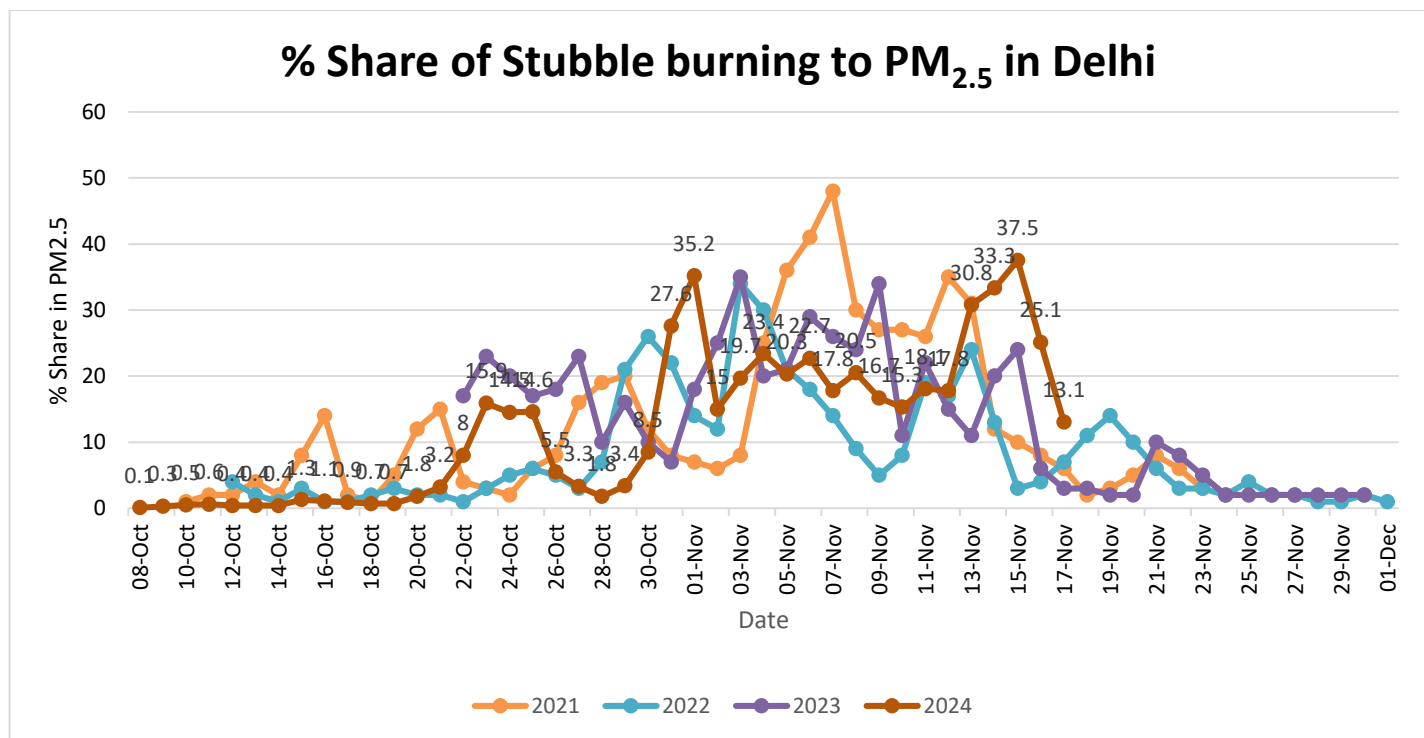

Delhi	Ashok Vihar, Bawana, Dwarka-Sector 8, Major Dhyan Chand National Stadium, Mundka	Ghaziabad	Loni, Vasundhara
Faridabad	New Industrial Town, Sector- 16A	Greater Noida	Knowledge Park - III
Gurugram	NISE Gwal Pahari	Noida	Sector - 62, Sector-1

Forecast by IITM(Delhi):

	Nov 19, 2024	Nov 20, 2024	Nov 21, 2024
AQI Category	Severe	Severe	Severe

Wind Forecast for Delhi:

	Wind speed (at surface) in km/h		Wind speed (at 900 m) in km/h	Wind Direction	
	As per IMD (range)	As per windy.com (at 16:00 hrs.)	As per windy.com (at 16:00hrs)	As per IMD	As per windy.com at 900m
Nov 19, 2024	06-12	05	15	NW/NNW	NW
Nov 20, 2024	02-10	06	22	VAR	NW
Nov 21, 2024	02-08	04	16	VAR	NW

IMD Alert for Tomorrow (19.11.2024):

The air quality is likely to be in Severe category from 19.11.2024 to 21.11.2024. The predominant surface wind is likely to be coming from Northwest directions in Delhi with wind speed 08-12 kmph, smog/ moderate to dense fog likely in the morning, smog/shallow fog is likely in the evening/night and mainly clear sky on 19.11.2024. Ventilation index is likely to be 6600 m²/s.

Active Fire Events (AFEs):

Date	Punjab		Haryana	
	No. of AFE on the day	Total AFE since September 15	No. of AFE on the day	Total AFE since September 15
17.11.2024	404	8404	02	1082
17.11.2023	1150	33082	45	2031
17.11.2022	966	47788	39	3272

% Share of Stubble burning to PM_{2.5} in Delhi

17.11.2024	*As per IITM, the impact of stubble burning is ~ 13.06 %