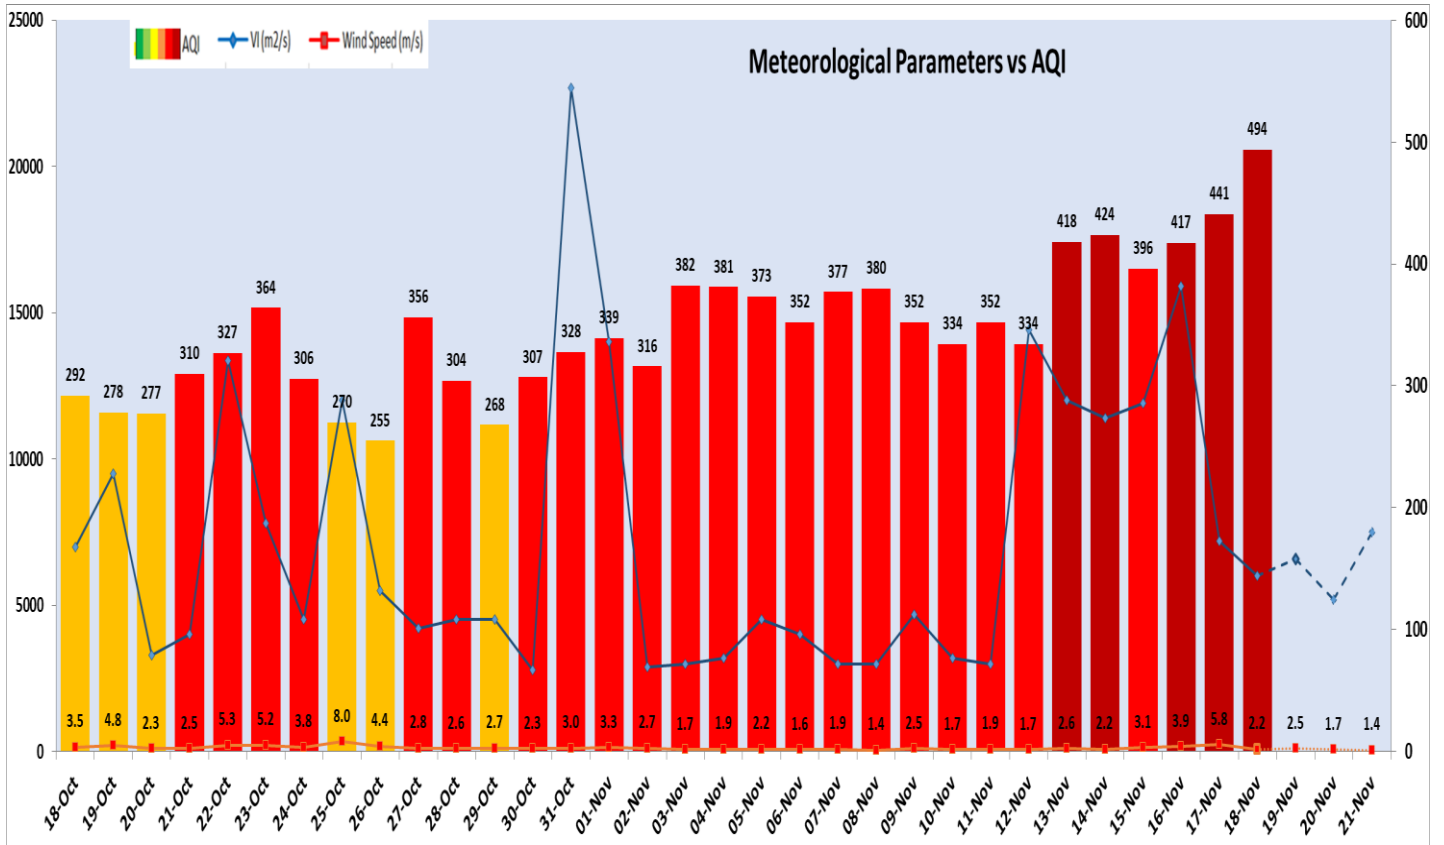

Delhi Temperature in (°C)*

Date	Minimum	Maximum
15-11-2024	15.6	29.4
16-11-2024	15.3	30.5
17-11-2024	15.9	29.6
18-11-2024	16.2	27.2

* Source – IMD (08:30 hrs.)

*Hotspots for Today

City	Station Name	AQI value	Air Quality	Prominent Pollutant
Delhi	Ashok Vihar, Delhi - DPCC	500	Severe	PM_{2.5}
	Bawana, Delhi - DPCC	500	Severe	PM_{2.5}
	Dwarka-Sector 8, Delhi - DPCC	500	Severe	PM_{2.5}
	Major Dhyan Chand National Stadium, Delhi - DPCC	500	Severe	PM_{2.5}
	Mundka, Delhi - DPCC	500	Severe	PM_{2.5}
Faridabad	New Industrial Town, Faridabad - HSPCB	424	Severe	PM₁₀
	Sector- 16A, Faridabad - HSPCB	396	Very Poor	PM_{2.5}
Gurugram	NISE Gwal Pahari, Gurugram - IMD	494	Severe	PM_{2.5}
Ghaziabad	Loni, Ghaziabad - UPPCB	475	Severe	PM_{2.5}
	Vasundhara, Ghaziabad - UPPCB	453	Severe	PM_{2.5}
Greater Noida	Knowledge Park - III, Greater Noida - UPPCB	388	Very Poor	PM_{2.5}
Noida	Sector - 62, Noida - IMD	476	Severe	PM_{2.5}
	Sector-1, Noida - UPPCB	428	Severe	PM_{2.5}