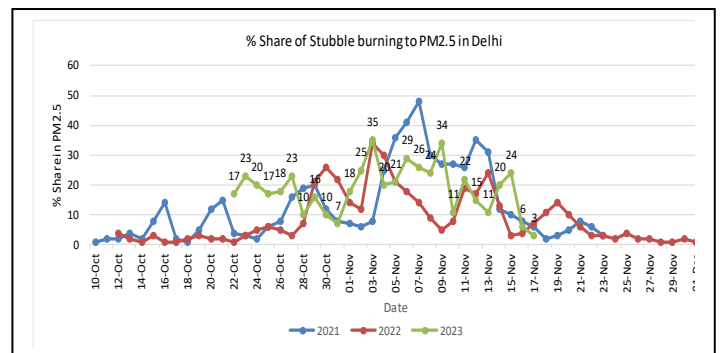

Hotspots for Today:

*Details given below

Delhi	Nehru Nagar, Mundka, Bawana, Jahangirpuri, New Moti Bagh	Ghaziabad	Loni, Indirapuram,
Faridabad	Sector- 16A, New Industrial Town	Greater Noida	Knowledge Park -V
Gurugram	Sector-51	Noida	Sector - 125, Sector-1, Sector-116

Forecast by IITM (Delhi):

	Nov 19, 2023	Nov 20, 2023	Nov 21, 2023
AQI Category	Very Poor	Very Poor	Very Poor

Wind Forecast for Delhi:

	Wind speed (at surface) in km/h		Wind speed (at 900 m) in km/h	Wind Direction	
	As per IMD (range)	As per windy.com (at 16:00 hrs.)	As per windy.com (at 16:00hrs)	As per IMD	As per windy.com at 900m
Nov 19. 2023	04	0	04	SE	SE
Nov 20. 2023	04-08	07	18	NW	W
Nov 21. 2023	06-12	09	25	NW	NW

IMD Alert for Tomorrow (19.11.2023):

The air quality is likely to remain in the Very Poor category from 19.11.2023 to 21.11.2023. The predominant surface wind is likely to be coming from Southeast direction with wind speed up to 04 kmph but remain calm during morning and evening/night hours, clear sky and shallow fog in the morning on 19.11.2023. Ventilation index is likely to be 2000 m²/s.

Active Fire Events (AFEs):

Date	Punjab		Haryana	
	Nos. on the day	Total since September 15	Nos. on the day	Total since September 15
17.11.2023	1150	33082	45	2031
17.11.2022	966	47788	39	3272
17.11.2021	523	69445	101	6094

*As per IITM, the impact of stubble burning is ~3%↓