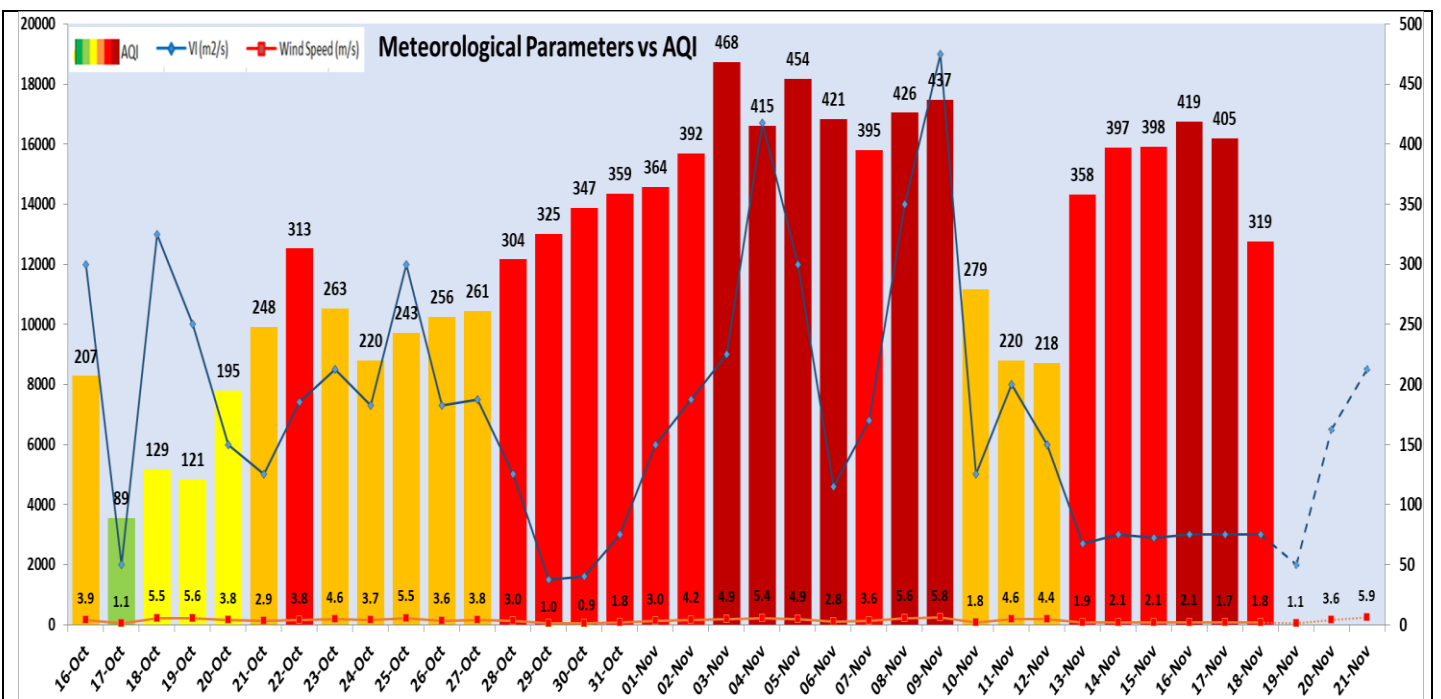

Hotspots for Today:

*Details given below

Delhi	Nehru Nagar, Mundka, Bawana, Jahangirpuri, New Moti Bagh	Ghaziabad	Loni, Indirapuram,
Faridabad	Sector- 16A, New Industrial Town	Greater Noida	Knowledge Park -V
Gurugram	Sector-51	Noida	Sector - 125, Sector-1, Sector-116

Forecast by IITM (Delhi):

	Nov 19, 2023	Nov 20, 2023	Nov 21, 2023
AQI Category	Very Poor	Very Poor	Very Poor

Wind Forecast for Delhi:

	Wind speed (at surface) in km/h		Wind speed (at 900 m) in km/h	Wind Direction	
	As per IMD (range)	As per windy.com (at 16:00 hrs.)	As per windy.com (at 16:00hrs)	As per IMD	As per windy.com at 900m
Nov 19. 2023	04	0	04	SE	SE
Nov 20. 2023	04-08	07	18	NW	W
Nov 21. 2023	06-12	09	25	NW	NW

IMD Alert for Tomorrow (19.11.2023):

The air quality is likely to remain in the Very Poor category from 19.11.2023 to 21.11.2023. The predominant surface wind is likely to be coming from Southeast direction with wind speed up to 04 kmph but remain calm during morning and evening/night hours, clear sky and shallow fog in the morning on 19.11.2023. Ventilation index is likely to be 2000 m²/s.

Active Fire Events (AFEs):

Date	Punjab		Haryana	
	Nos. on the day	Total since September 15	Nos. on the day	Total since September 15
17.11.2023	1150	33082	45	2031
17.11.2022	966	47788	39	3272
17.11.2021	523	69445	101	6094

*As per IITM, the impact of stubble burning is ~3%↓