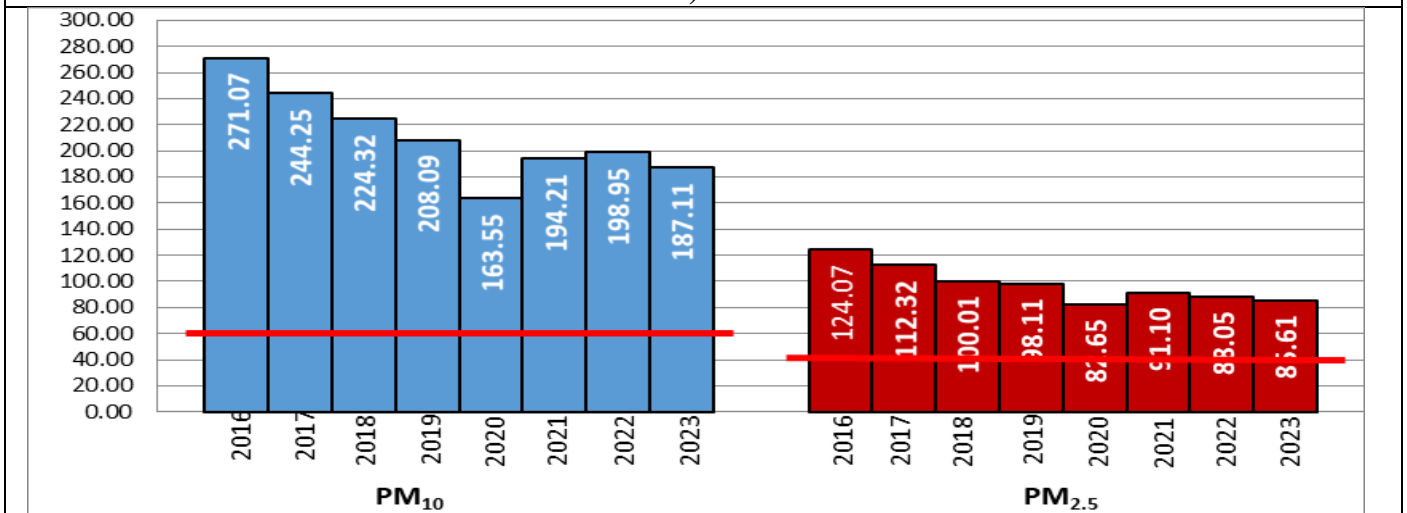

2023			2022			2021(Covid- Year)		
	Air Quality	AQI Value	Prominent Pollutant	Air Quality	AQI Value	Prominent Pollutant	Air Quality	AQI Value	Prominent Pollutant
Delhi	Very Poor	319↓	PM2.5	Poor	289↑	PM2.5	Very Poor	347↓	PM10, PM2.5
Faridabad	Very Poor	309↓	PM10, PM2.5	Poor	258↑	PM2.5	Very Poor	349↓	PM10, PM2.5
Ghaziabad	Poor	276↓	PM2.5, PM10	Poor	232↑	PM2.5	Very Poor	360↓	PM10, PM2.5
Greater Noida	Poor	228↓	PM2.5	Poor	228↑	PM10, PM2.5	Very Poor	360↓	PM10, PM2.5
Gurugram	Very Poor	322↓	PM2.5	Poor	264↑	PM2.5	Very Poor	323↓	PM2.5
Noida	Poor	265↓	PM2.5	Poor	223↑	PM2.5	Very Poor	336↓	PM10, PM2.5

*Data available for 35(2023), 35(2022), 37(2021) stations in Delhi today. # ↑, ↓ arrows indicate a decrease/increase as compared to the value on the previous day.

Comparative status of AQI - Delhi from 01 January to 18 November 2016-2023

Category	Year	2016	2017	2018	2019	2020	2021	2022	2023	2016	2017	2018	2019	2020	2021	2022	2023
	No. of days	311	322	322	322	323	322	322	322	2016	2017	2018	2019	2020	2021	2022	2023
Good (0-50)		0	2	0	2	4	1	3	1								
Satisfactory (51-100)		24	45	53	58	96	72	65	60	110	151	157	175	225	197	160	206
Moderate (101-200)		86	104	104	115	125	124	92	145								
Poor (201-300)		116	102	105	92	58	69	122	72								
Very Poor (301-400)		67	62	48	39	30	42	36	33	201	171	165	147	98	125	162	116
Severe (>401)		18	7	12	16	10	14	4	11								

Comparative status of PM₁₀ and PM_{2.5} (µg/m³) running average - Till November 17 (2016-2023)

*Red line shows the annual average concentration standards for PM10 and PM2.5.

Daily Average of Particulates in Delhi

Date ↓ / parameter →	PM_{2.5} (µg/m³)	PM₁₀ (µg/m³)
17- November -2023	204 ↓	339 ↓