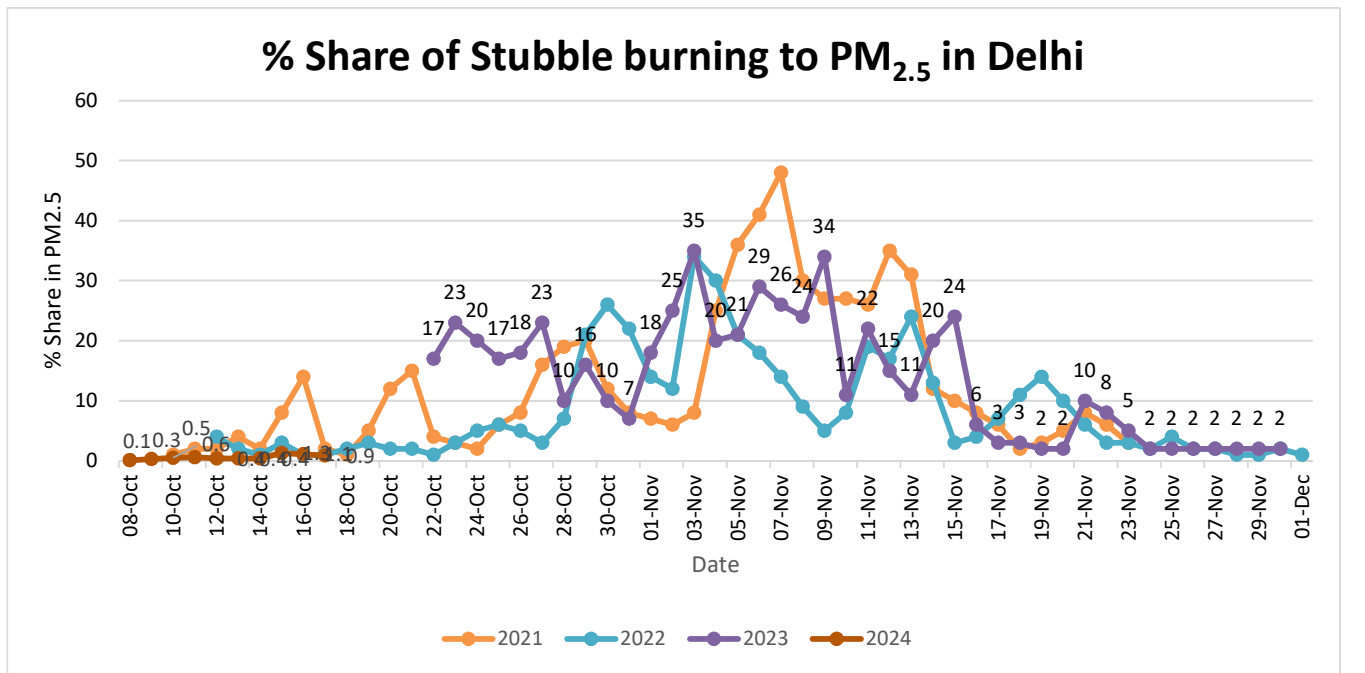

▪ **Hotspots for Today:** *Details given below

Delhi	Wazirpur, Mundka, Rohini, Jahangirpuri, Anand Vihar	Ghaziabad	Loni, Sanjay Nagar
Faridabad	Sector 11, New Industrial Town	Greater Noida	Knowledge Park – III
Gurugram	Teri Gram	Noida	Sector – 62, Sector - 116

▪ **Forecast by IITM(Delhi):**

	Oct 19, 2024	Oct 20, 2024	Oct 21, 2024
AQI Category	Poor	Very Poor	Very Poor

▪ **Wind Forecast for Delhi:**

	Wind speed (at surface) in km/h		Wind speed (at 900 m) in km/h	Wind Direction	
	As per IMD (range)	As per windy.com (at 16:00 hrs.)	As per windy.com (at 16:00hrs)	As per IMD	As per windy.com at 900m
Oct 19, 2024	12-14	03	17	E	W
Oct 20, 2024	12-16	02	04	SE/E	W
Oct 21, 2024	10-12	03	06	E/SE	W

▪ **IMD Alert for Tomorrow (19.10.2024):**

The air quality is likely to be in Poor category on 18.10.2024 and 19.10.2024. The predominant surface wind is likely to be coming from East directions in Delhi with wind speed 12-14 kmph and mainly clear sky on 19.10.2024. Ventilation index is likely to be 2900 m²/s.

▪ **Active Fire Events (AFEs):**

Date	Punjab		Haryana	
	No. of AFE on the day	Total AFE since September 15	No. of AFE on the day	Total AFE since September 15
17.10.2024	77	1289	28	601
17.10.2023	01	1389	00	546
17.10.2022	403	1847	86	330

▪ **% Share of Stubble burning to PM_{2.5} in Delhi**

17.10.2024 *As per IITM, the impact of stubble burning is ~ 0.9 %