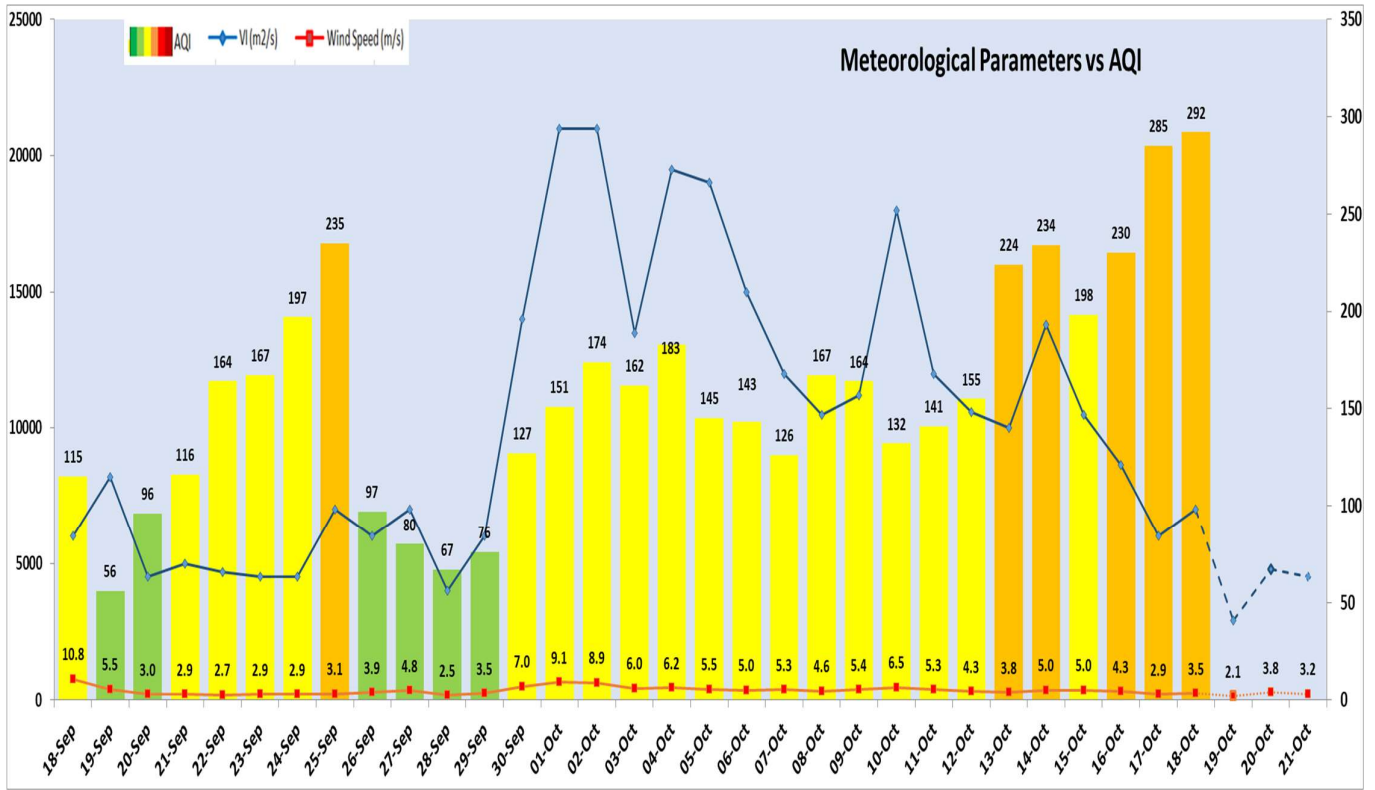

Delhi Temperature in (°C)

Date	Minimum	Maximum
15-10-2024	17.4	34.4
16-10-2024	19.0	34.2
17-10-2024	20.3	35.4
18-10-2024	19.5	36.2

*Hotspots for Today

City	Station Name	AQI value	Air Quality	Prominent Pollutant
Delhi	Wazirpur, Delhi - DPCC	390	Very Poor	PM₁₀
	Mundka, Delhi - DPCC	381	Very Poor	PM₁₀
	Rohini, Delhi - DPCC	366	Very Poor	PM₁₀
	Jahangirpuri, Delhi - DPCC	365	Very Poor	PM₁₀
	Anand Vihar, Delhi - DPCC	352	Very Poor	PM_{2.5}
Faridabad	Sector 11, Faridabad - HSPCB	361	Very Poor	PM_{2.5}
	New Industrial Town, Faridabad - HSPCB	291	Poor	PM₁₀
Gurugram	Teri Gram, Gurugram - HSPCB	220	Poor	PM_{2.5}
Ghaziabad	Loni, Ghaziabad - UPPCB	324	Very Poor	PM_{2.5}
	Sanjay Nagar, Ghaziabad - UPPCB	259	Poor	PM_{2.5}
Greater Noida	Knowledge Park - III, Greater Noida - UPPCB	273	Poor	PM₁₀
Noida	Sector - 62, Noida - IMD	255	Poor	PM₁₀
	Sector-116, Noida - UPPCB	253	Poor	PM_{2.5}