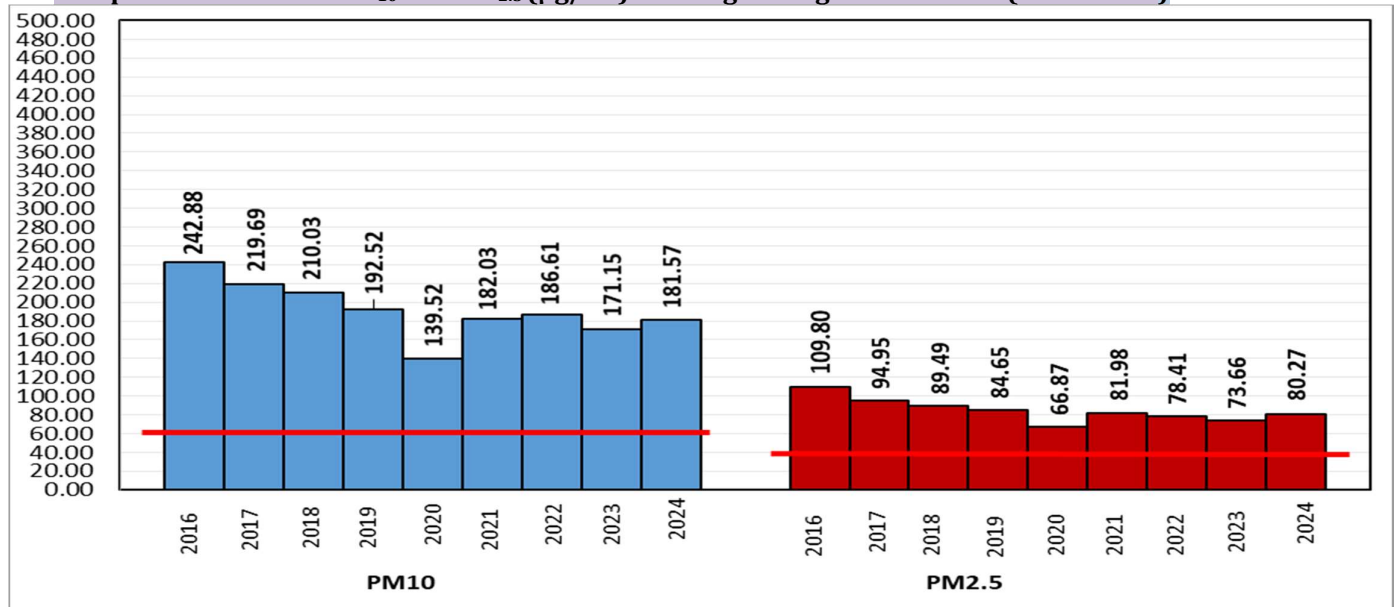

Current Air Quality Status:

Air Quality Index (AQI) (Average of past 24 hours at 4 PM) in comparison with last two years

	2024			2023			2022		
	Air Quality	AQI Value	Prominent Pollutant	Air Quality	AQI Value	Prominent Pollutant	Air Quality	AQI Value	Prominent Pollutant
Delhi	Poor	292↑	PM₁₀	Moderate	129↑	PM_{2.5}, PM₁₀	Poor	241↑	PM₁₀, PM_{2.5}
Faridabad	Poor	242↑	PM_{2.5}, PM₁₀	Moderate	140↑	PM_{2.5}	Poor	258↓	PM₁₀, O₃
Ghaziabad	Poor	258↑	PM_{2.5}	Moderate	107↑	PM₁₀	Poor	254↑	PM₁₀, PM_{2.5}, O₃
Greater Noida	Poor	264↑	PM₁₀	Moderate	156↑	PM₁₀	Poor	216↓	O₃, PM_{2.5}
Gurugram	Poor	204↑	PM_{2.5}	Moderate	149↑	PM_{2.5}	Poor	258↑	PM_{2.5}
Noida	Poor	242	PM_{2.5}, PM₁₀	Moderate	129↑	CO	Poor	242↓	PM₁₀, PM_{2.5}

*Data available for 36(2024), 33(2023), 33(2022) stations in Delhi today. # ↑, ↓ arrows indicate a decrease/increase as compared to the value on the previous day.

Comparative status of AQI - Delhi from 01 January to 18 Oct 2016-2024

Category	Year	2016	2017	2018	2019	2020	2021	2022	2023	2024	2016	2017	2018	2019	2020	2021	2022	2023	2024	
	No. of days	280	291	291	291	292	291	291	291	292										
Good (0-50)		0	2	0	2	5	1	3	1	0										
Satisfactory (51-100)		23	45	53	57	95	70	65	60	66	110	149	157	174	224	190	160	204	201	
Moderate (101-200)		87	102	104	115	124	119	92	143	135										
Poor (201-300)		107	102	98	81	50	61	109	63	55										
Very Poor (301-400)		56	40	30	29	16	34	21	21	33	170	142	134	117	68	101	131	87	91	
Severe (>401)		7	0	6	7	2	6	1	3	3										

Comparative status of PM₁₀ and PM_{2.5} (µg/m³) running average - Till Oct 17 (2016-2024)

*Red line shows the annual average concentration standards for PM₁₀ and PM_{2.5}.

Daily Average of Particulates in Delhi (24 hourly average value; from 06:00am of 17.10.24 to 06:00 am of 18.10.24)

Date ↓ / parameter →	PM_{2.5} (µg/m³)	PM₁₀ (µg/m³)
17- Oct -2024	139↑	328↑