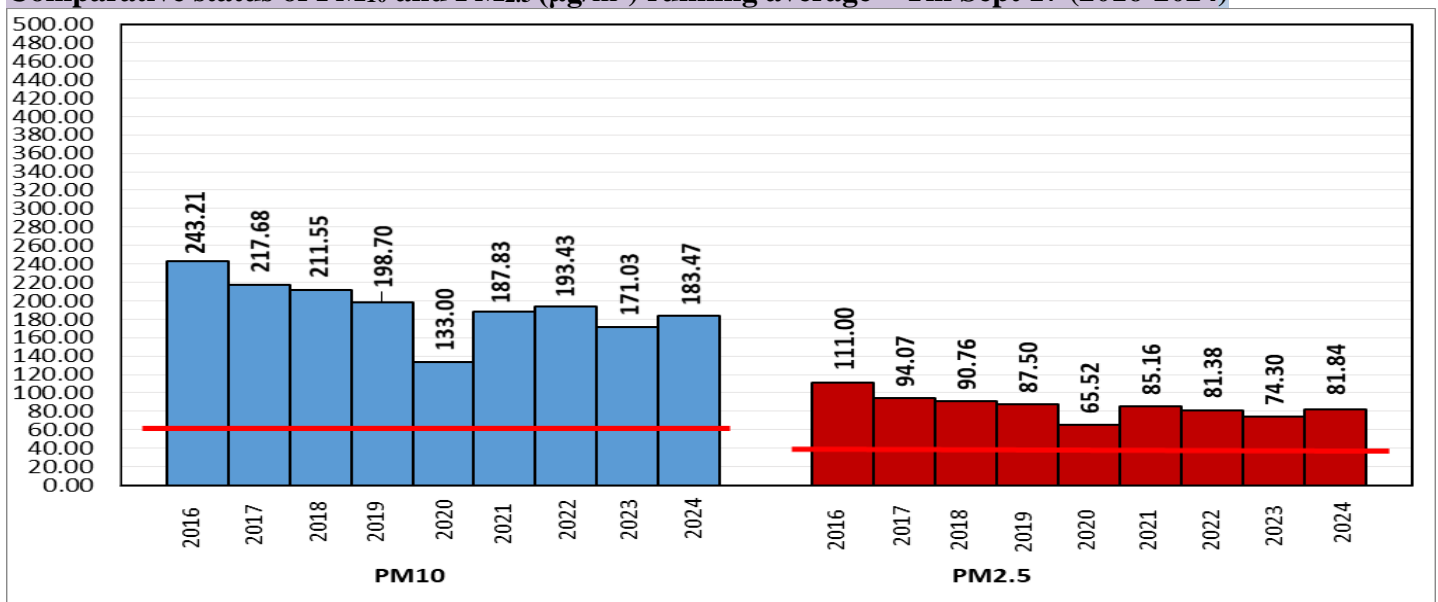

Central Pollution Control Board

Air Quality Status for Delhi & NCR

Dated – September 18, 2024

Current Air Quality Status:

▪ Air Quality Index (AQI) (Average of past 24 hours at 4 PM) in comparison with last two years

	2024			2023			2022		
	Air Quality	AQI Value	Prominent Pollutant	Air Quality	AQI Value	Prominent Pollutant	Air Quality	AQI Value	Prominent Pollutant
Delhi	Moderate	115↓	PM _{2.5} , PM ₁₀	Satisfactory	63↓	PM ₁₀ , CO	Moderate	119↑	PM ₁₀ , O ₃
Faridabad	Satisfactory	81↓	PM ₁₀	Satisfactory	64↑	PM ₁₀ , CO	Moderate	145↑	PM ₁₀ , O ₃
Ghaziabad	Satisfactory	94↓	PM _{2.5} , PM ₁₀	Good	46↑	O ₃ , PM ₁₀	Satisfactory	92↓	PM ₁₀
Greater Noida	Moderate	107↓	PM ₁₀	Satisfactory	71↑	PM ₁₀ , O ₃	Satisfactory	76↑	PM ₁₀ , O ₃
Gurugram	Moderate	115↓	CO, PM _{2.5}	Satisfactory	99↓	PM ₁₀ , PM _{2.5}	Satisfactory	99↑	PM ₁₀
Noida	Satisfactory	98↓	PM _{2.5} , PM ₁₀	Good	42↑	PM ₁₀	Satisfactory	81↑	CO, PM ₁₀

Comparative status of PM₁₀ and PM_{2.5} (µg/m³) running average – Till Sept 17 (2016-2024)

*Red line shows the annual average concentration standards for PM₁₀ and PM_{2.5}.

▪ Daily Average of Particulates in Delhi (24 hourly average value; from 06:00am of 17.09.24 to 06:00 am of 18.09.24)