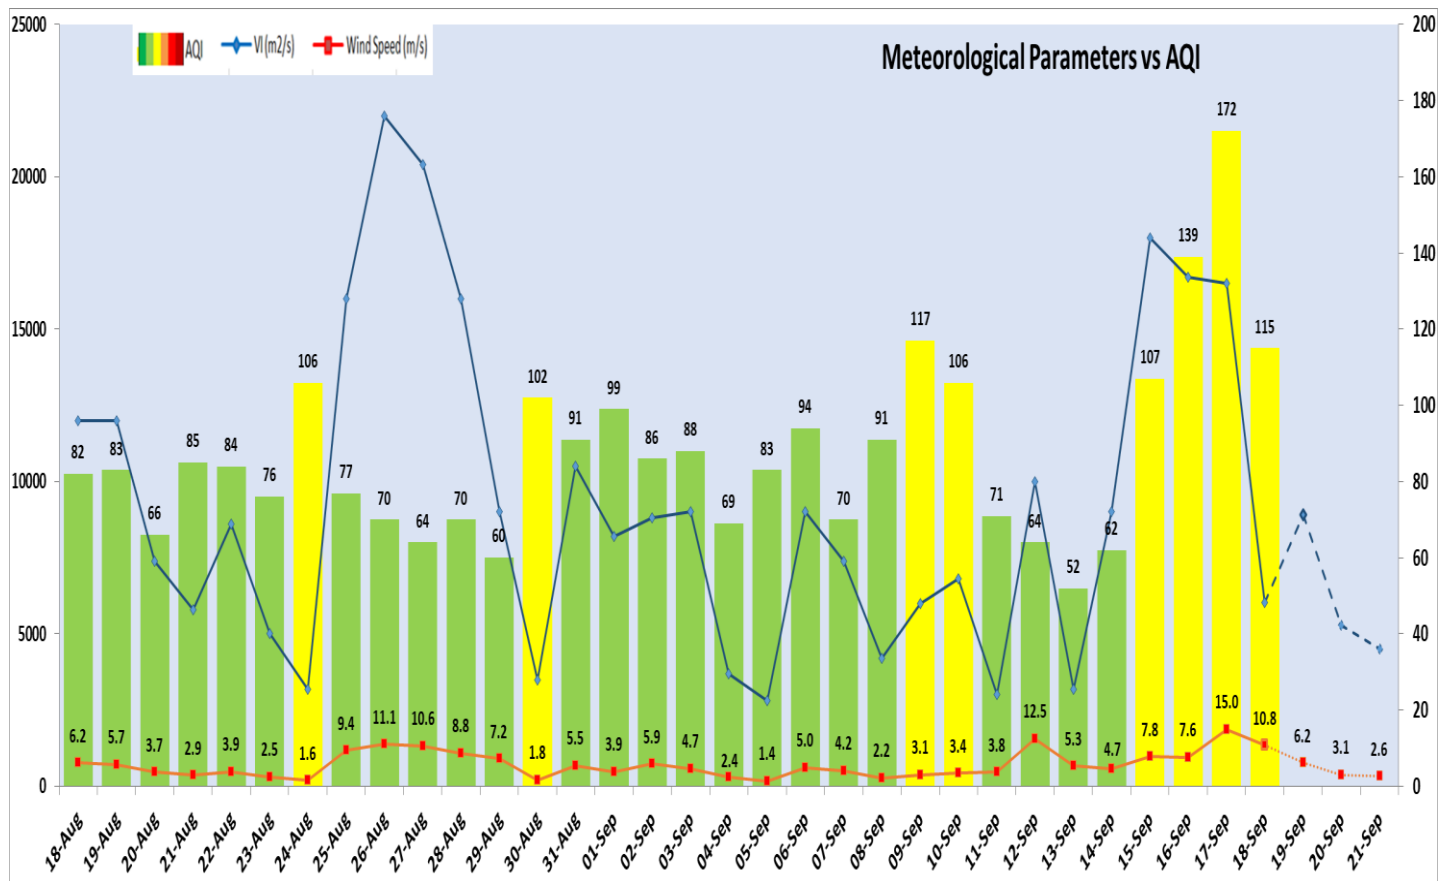

Hotspots for Today: *Details given below

Delhi	Shadipur, Wazirpur, Mundka, Rohini, Jahangirpuri	Ghaziabad	Loni, Indirapuram, Vasundhara
Faridabad	New Industrial Town	Greater Noida	Knowledge Park - V
Gurugram	Sector-51	Noida	Sector-1

Forecast by IITM(Delhi):

	Sept 19, 2024	Sept 20, 2024	Sept 21, 2024
AQI Category	Satisfactory	Moderate	Moderate

Wind Forecast for Delhi:

	Wind speed (at surface) in km/h		Wind speed (at 900 m) in km/h	Wind Direction	
	As per IMD (range)	As per windy.com (at 16:00 hrs.)	As per windy.com (at 16:00hrs)	As per IMD	As per windy.com at 900m
Sept 19, 2024	08-12	04	18	VAR	SE
Sept 20, 2024	06-10	02	03	VAR	SE
Sept 21, 2024	04-08	01	02	VAR	W

IMD Alert for Tomorrow (19.09.2024):

The air quality is likely to be in Satisfactory category on 19.09.2024. The predominant surface wind is likely to be coming from Northeast/East directions in Delhi with wind speed 08-12 kmph, generally cloudy sky, and light rain/thunderstorm with strong surface winds (speed 25-35 kmph) on 19.09.2024. Ventilation index is likely to be 8910 m²/s.

Active Fire Events (AFE):

Date	Punjab		Haryana	
	Nos. on the day	Total since September 15	Nos. on the day	Total since September 15
17.09.2024	5	16	1	2
17.09.2023	0	6	0	2
17.09.2022	1	15	0	0