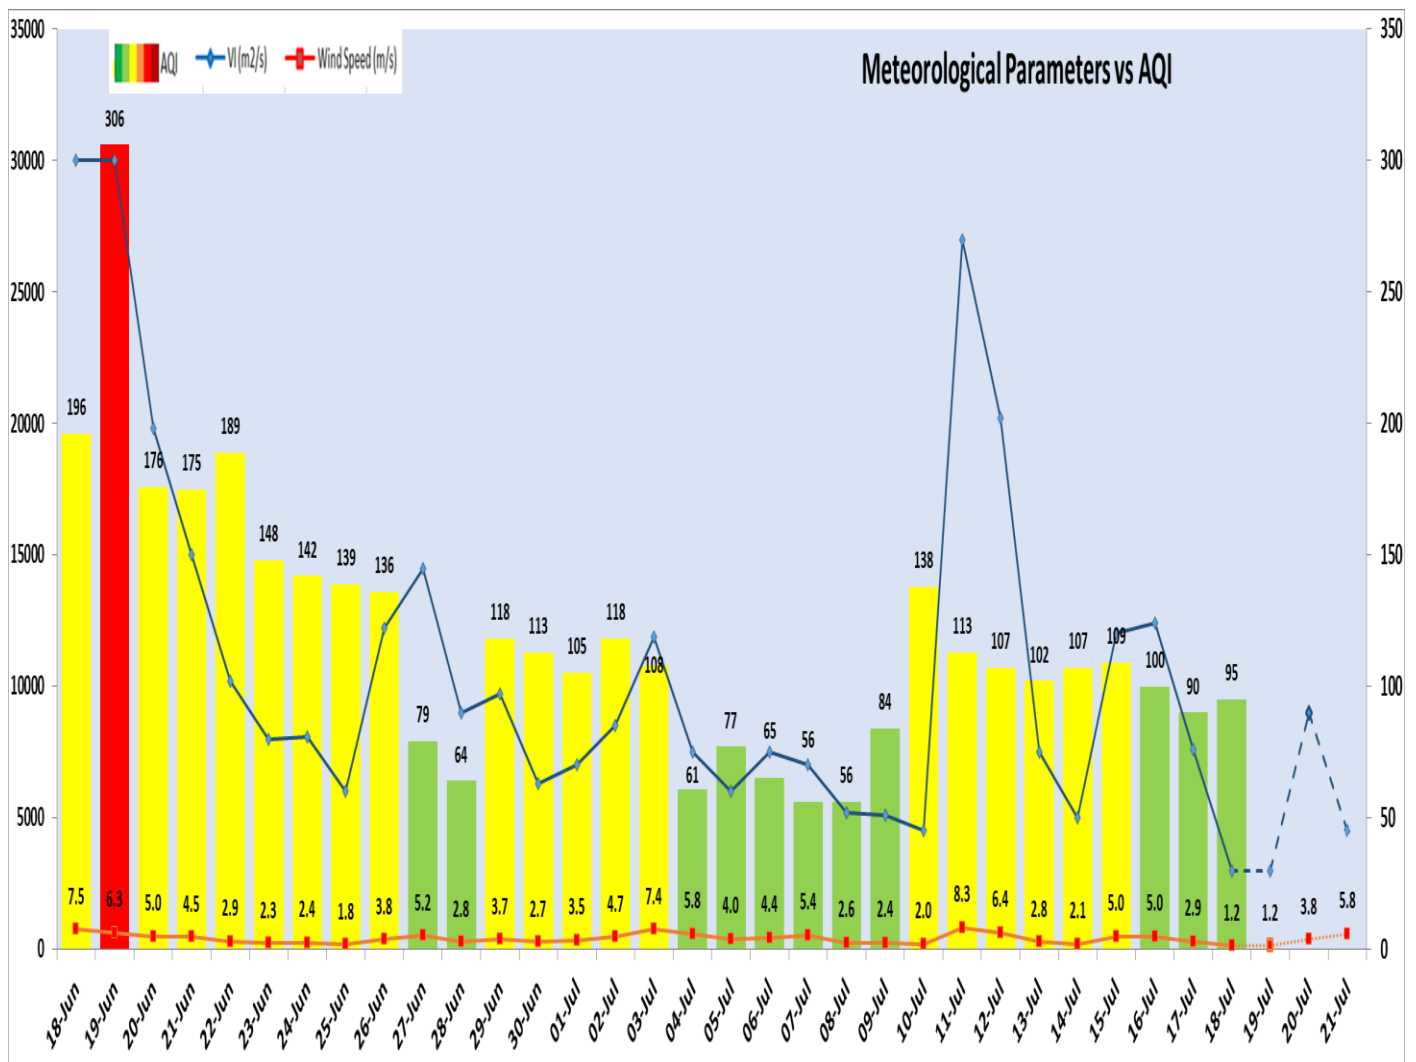

Hotspots for Today:

*Details given below

Delhi	Narela, Mundka, Anand Vihar, Sonia Vihar, Chandni Chowk	Ghaziabad	Indirapuram, Loni
Faridabad	Sector 11, New Industrial Town	Greater Noida	Knowledge Park - V
Gurugram	Sector-51	Noida	Sector - 62, Sector-116, Sector-1

Forecast by IITM(Delhi):

	July 19, 2024	July 20, 2024	July 21, 2024
AQI Category	Moderate	Satisfactory	Satisfactory

Wind Forecast for Delhi:

	Wind speed (at surface) in km/h		Wind speed (at 900 m) in km/h	Wind Direction	
	As per IMD (range)	As per windy.com (at 16:00 hrs.)	As per windy.com (at 16:00hrs)	As per IMD	As per windy.com at 900m
July 19, 2024	08-16	06	08	SE	SE
July 20, 2024	Upto 12	08	09	SE/E	SE
July 21, 2024	06-16	07	10	E/SE	SE

IMD Alert for Tomorrow (19.07.2024):

The air quality is likely to be in Moderate category on 19.07.2024. The predominant surface wind is likely to be coming from Southeast directions in Delhi with wind speed 08-16 kmph, generally cloudy sky and light rain/thunderstorm on 19.07.2024. Ventilation index is likely to be 3050 m²/s.