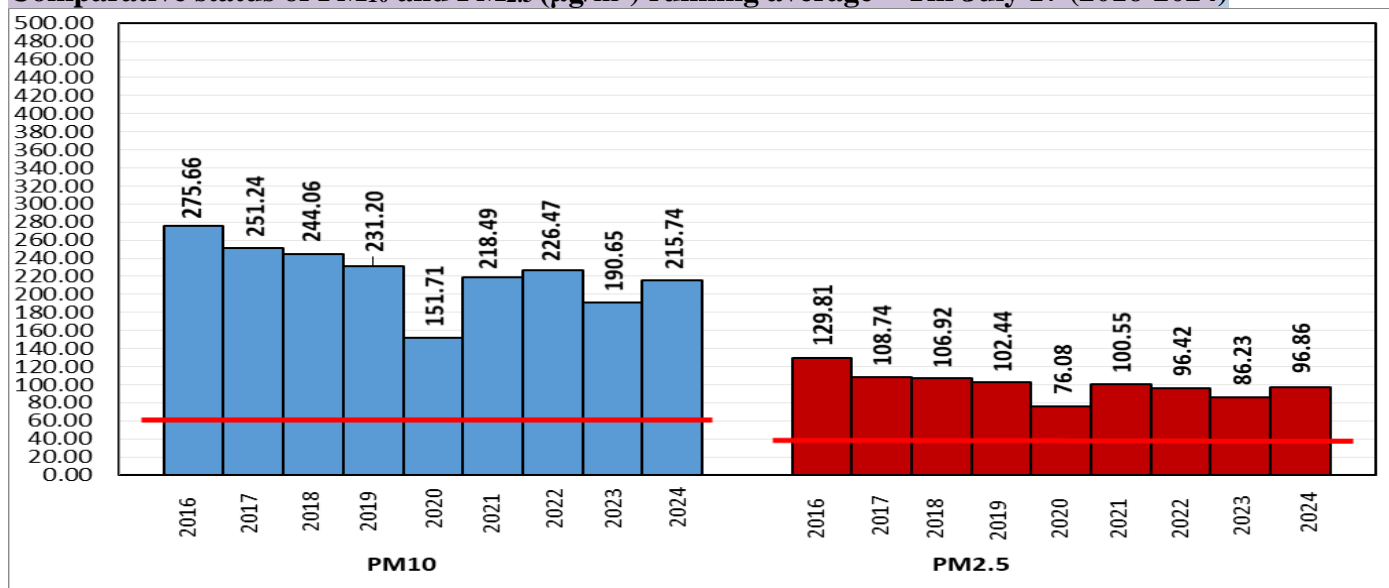

2024			2023			2022		
	Air Quality	AQI Value	Prominent Pollutant	Air Quality	AQI Value	Prominent Pollutant	Air Quality	AQI Value	Prominent Pollutant
Delhi	Satisfactory	95↑	O₃, PM₁₀	Moderate	113↑	O₃, PM₁₀	Satisfactory	92↑	PM₁₀, PM_{2.5}
Faridabad	Satisfactory	97↓	PM₁₀, PM_{2.5}	Moderate	119↑	PM₁₀, PM_{2.5}	Moderate	101↑	PM₁₀, PM_{2.5}
Ghaziabad	Satisfactory	88↑	PM₁₀	Satisfactory	99↑	PM_{2.5}, PM₁₀	Satisfactory	85↑	PM₁₀, CO
Greater Noida	Moderate	165↑	PM₁₀	Moderate	121↑	PM₁₀	Moderate	118↑	PM₁₀
Gurugram	Moderate	102↓	PM₁₀, PM_{2.5}, CO	Moderate	110↑	PM_{2.5}	Moderate	105↑	PM₁₀
Noida	Satisfactory	77↑	PM₁₀	Satisfactory	94↓	PM_{2.5}	Satisfactory	96↑	PM₁₀, CO

*Data available for 35(2024), 08(2023), 35(2022) stations in Delhi today. # ↑, ↓ arrows indicate a decrease/increase as compared to the value on the previous day.

Comparative status of AQI - Delhi from 01 January to 18 July 2016-2024

Category	Year	2016	2017	2018	2019	2020	2021	2022	2023	2024	2016	2017	2018	2019	2020	2021	2022	2023	2024	
	No. of days	192	199	199	199	200	199	199	199	200	42	73	83	91	144	100	72	119	115	
Good (0-50)		0	0	0	0	1	0	0	0	0										
Satisfactory (51-100)		1	10	12	6	47	19	21	31	11										
Moderate (101-200)		41	63	71	85	96	81	51	88	104										
Poor (201-300)		90	90	82	74	39	59	105	56	49										
Very Poor (301-400)		54	36	28	27	15	34	21	21	33	150	126	116	108	56	99	127	80	85	
Severe (>401)		6	0	6	7	2	6	1	3	3										

Comparative status of PM₁₀ and PM_{2.5} (µg/m³) running average – Till July 17 (2016-2024)

*Red line shows the annual average concentration standards for PM₁₀ and PM_{2.5}.

Daily Average of Particulates in Delhi (24 hourly average value; from 06:00am of 17.07.24 to 06:00 am of 18.07.24)

Date ↓ / parameter →	PM_{2.5} (µg/m³)	PM₁₀ (µg/m³)
17- July -2024	35↓	88↓