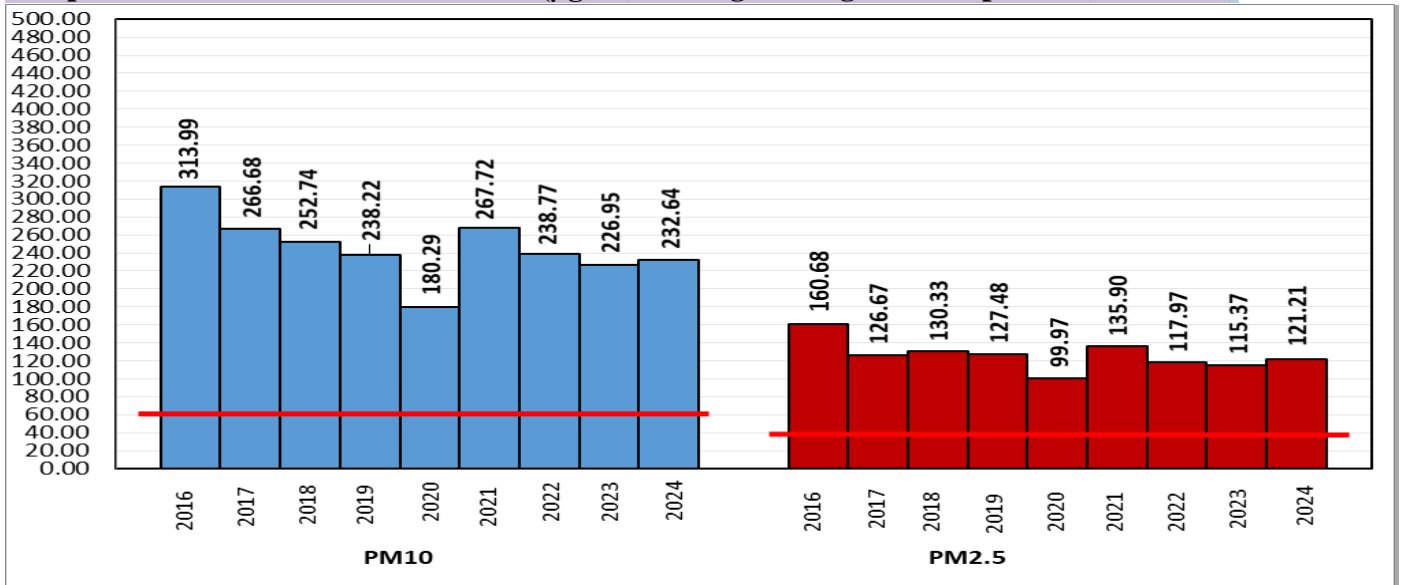

Air Quality Status for Delhi & NCR

Dated – April 18, 2024

Current Air Quality Status:

■ Air Quality Index (AQI) (Average of past 24 hours at 4 PM) in comparison with last two years

	2024			2023			2022		
	Air Quality	AQI Value	Prominent Pollutant	Air Quality	AQI Value	Prominent Pollutant	Air Quality	AQI Value	Prominent Pollutant
Delhi	Moderate	163↑	O₃, PM₁₀	Poor	235↑	PM₁₀	Poor	257↑	PM₁₀
Faridabad	Moderate	180↑	PM_{2.5}	Moderate	139↑	PM₁₀, PM_{2.5}	Very Poor	308↓	PM₁₀
Ghaziabad	Moderate	135↑	PM₁₀	Poor	250↑	PM₁₀	Poor	244↑	PM₁₀
Greater Noida	Moderate	176↑	PM₁₀	Poor	278↑	PM₁₀	Poor	287↓	PM₁₀
Gurugram	Poor	242↑	PM_{2.5}	Poor	262↓	PM_{2.5}	Poor	238↓	PM₁₀, PM_{2.5}
Noida	Moderate	147↓	PM₁₀	Poor	233↑	PM₁₀, PM_{2.5}	Poor	276↑	PM₁₀

*Data available for 38(2024), 38(2023), 37(2022) stations in Delhi today. # ↑, ↓ arrows indicate a decrease/increase as compared to the value on the previous day.

■ Comparative status of AQI - Delhi from 01 January to 18 April 2016-2024

Category	Year	2016	2017	2018	2019	2020	2021	2022	2023	2024	2016	2017	2018	2019	2020	2021	2022	2023	2024	
	No. of days	105	108	108	108	109	108	108	108	109										
Good (0-50)		0	0	0	0	1	0	0	0	0										
Satisfactory (51-100)		0	0	1	2	20	0	3	3	0	8	25	31	42	57	24	27	44	54	
Moderate (101-200)		8	25	30	40	36	24	24	41	54										
Poor (201-300)		48	54	53	37	35	46	63	41	21										
Very Poor (301-400)		43	29	21	22	15	32	17	20	31	97	83	77	66	52	84	81	64	55	
Severe (>401)		6	0	3	7	2	6	1	3	3										

Comparative status of PM₁₀ and PM_{2.5} (µg/m³) running average – Till April 17 (2016-2024)

*Red line shows the annual average concentration standards for PM₁₀ and PM_{2.5}.

■ Daily Average of Particulates in Delhi (24 hourly average value; from 06:00am of 17.04.24 to 06:00 am of 18.04.24)

Date ↓ / parameter →	PM_{2.5} (µg/m³)	PM₁₀ (µg/m³)
17- April -2024	47↑	166↑