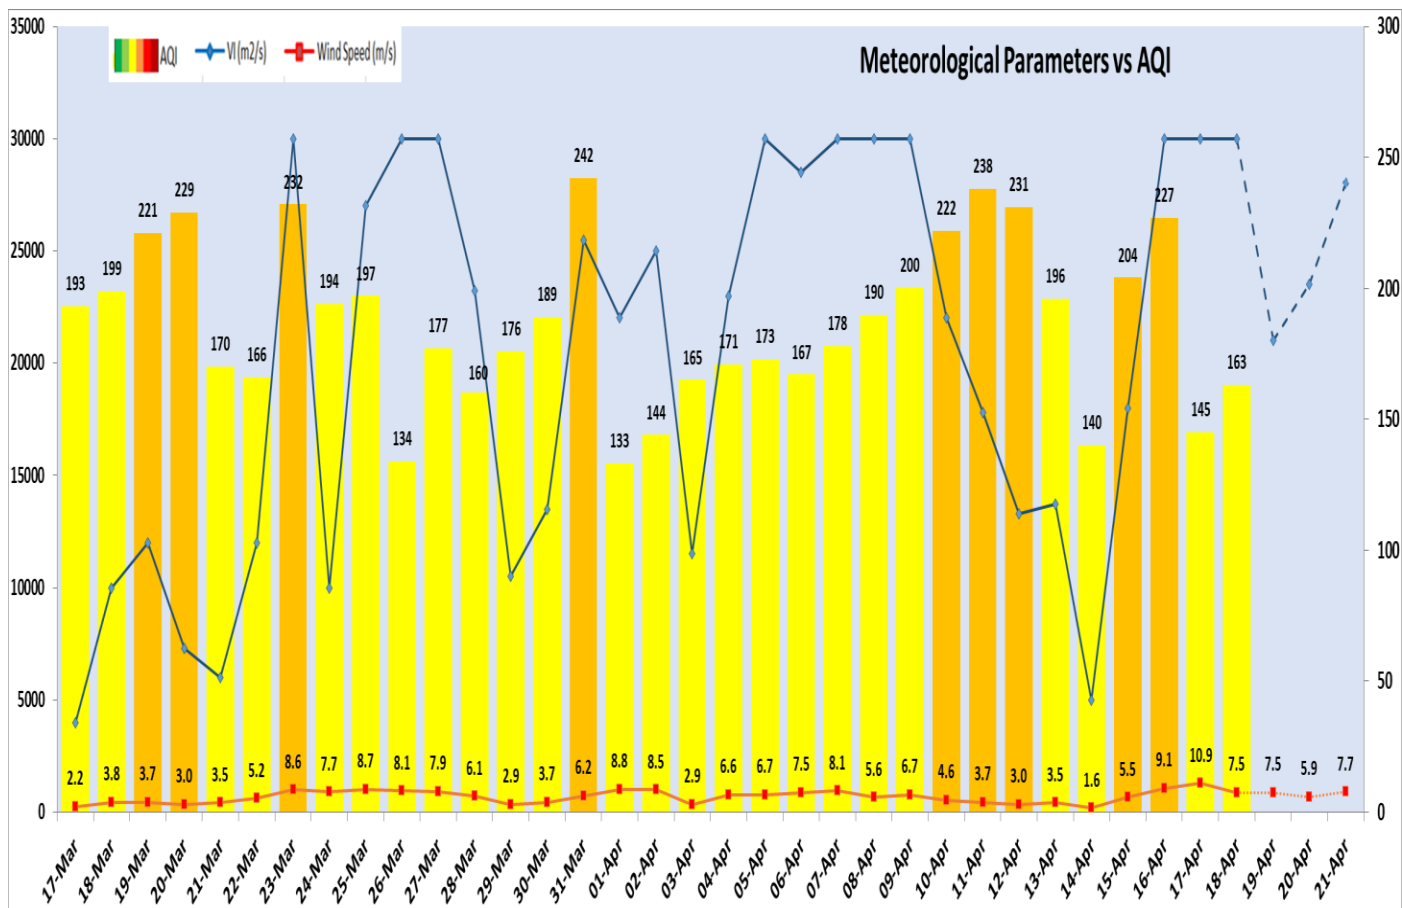

## Current Air Quality Status:

■ Air Quality Index (AQI) (Average of past 24 hours at 4 PM) in comparison with last two years

	2024			2023			2022		
	Air Quality	AQI Value	Prominent Pollutant	Air Quality	AQI Value	Prominent Pollutant	Air Quality	AQI Value	Prominent Pollutant
Delhi	Moderate	163↑	O <sub>3</sub> , PM <sub>10</sub>	Poor	235↑	PM <sub>10</sub>	Poor	257↑	PM <sub>10</sub>
Faridabad	Moderate	180↑	PM <sub>2.5</sub>	Moderate	139↑	PM <sub>10</sub> , PM <sub>2.5</sub>	Very Poor	308↓	PM <sub>10</sub>
Ghaziabad	Moderate	135↑	PM <sub>10</sub>	Poor	250↑	PM <sub>10</sub>	Poor	244↑	PM <sub>10</sub>
Greater Noida	Moderate	176↑	PM <sub>10</sub>	Poor	278↑	PM <sub>10</sub>	Poor	287↓	PM <sub>10</sub>
Gurugram	Poor	242↑	PM <sub>2.5</sub>	Poor	262↓	PM <sub>2.5</sub>	Poor	238↓	PM <sub>10</sub> , PM <sub>2.5</sub>
Noida	Moderate	147↓	PM <sub>10</sub>	Poor	233↑	PM <sub>10</sub> , PM <sub>2.5</sub>	Poor	276↑	PM <sub>10</sub>

■ Daily Average of Particulates in Delhi (24 hourly average value; from 06:00am of 17.04.24 to 06:00 am of 18.04.24)

Date ↓ / parameter →	PM <sub>2.5</sub> (µg/m <sup>3</sup> )	PM <sub>10</sub> (µg/m <sup>3</sup> )
17- April -2024	47↑	166↑

Forecast by IITM(Delhi):

	Apr 19, 2024	Apr 20, 2024	Apr 21, 2024
<b>AQI Category</b>	Moderate	Moderate	Moderate

Wind Forecast for Delhi:

	Wind speed (at surface) in km/h		Wind speed (at 900 m) in km/h	Wind Direction	
	As per IMD (range)	As per windy.com (at 16:00 hrs.)	As per windy.com (at 16:00hrs)	As per IMD	As per windy.com at 900m
Apr 19. 2024	12-18	11	20	NW	W
Apr 20. 2024	08-20	12	17	NW	W
Apr 21. 2024	04-20	18	25	NW	W

## Delhi Temperature in (°C)

Date	Minimum	Maximum
15-04-2024	21.6	32.2
16-04-2024	23.5	35.2
17-04-2024	20.5	35.8
18-04-2024	20.9	35.1