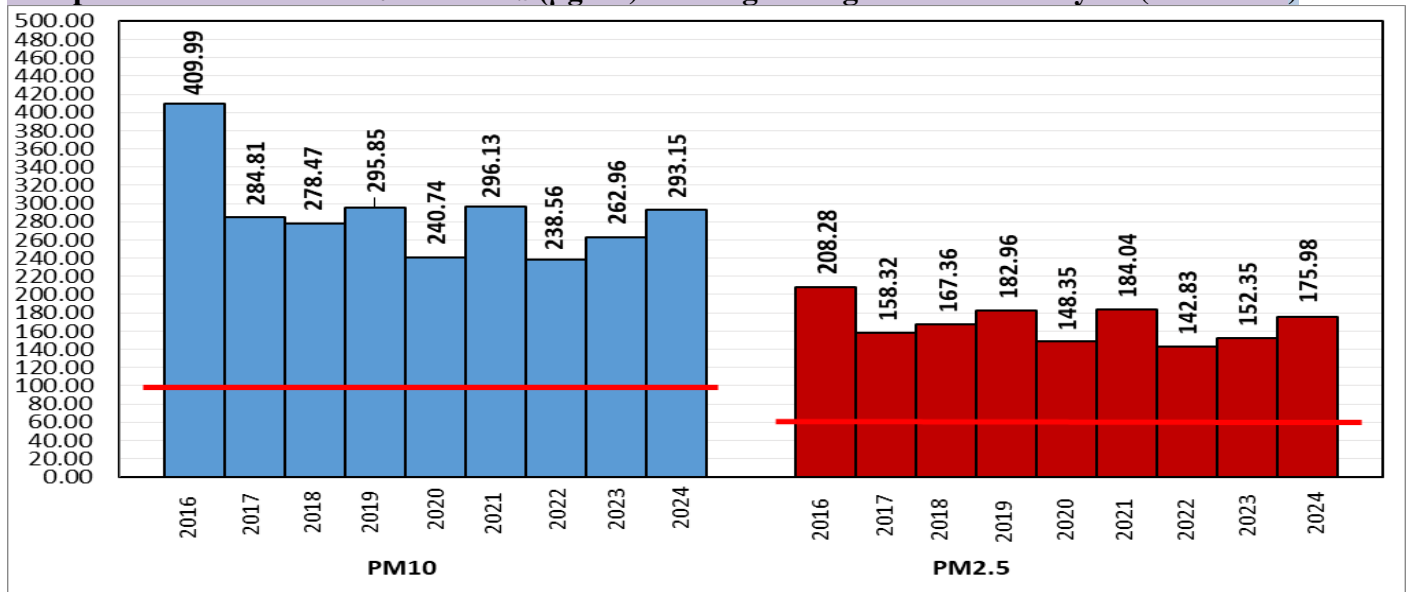

Air Quality Index (AQI) (Average of past 24 hours at 4 PM) in comparison with last two years

	2024			2023			2022		
	Air Quality	AQI Value	Prominent Pollutant	Air Quality	AQI Value	Prominent Pollutant	Air Quality	AQI Value	Prominent Pollutant
Delhi	Poor	269↑	PM10	Very Poor	371↑	PM2.5	Poor	252↑	PM10
Faridabad	Poor	298↑	PM2.5	Poor	299↓	PM10, PM2.5	Poor	278↑	PM10, PM2.5
Ghaziabad	Poor	259↑	PM10, PM2.5	Very Poor	327↓	PM10	Very Poor	304↑	PM10, PM2.5
Greater Noida	Poor	267↑	PM10, PM2.5	Very Poor	324↓	PM2.5	Poor	244↑	PM10
Gurugram	Poor	221↓	PM10, PM2.5	Very Poor	352↑	PM2.5	Poor	267↓	PM10, PM2.5
Noida	Poor	262↑	PM10, PM2.5	Very Poor	336↓	PM2.5	Poor	237↑	PM10, PM2.5

*Data available for 35(2024), 39(2023), 38(2022) stations in Delhi today. # ↑, ↓ arrows indicate a decrease/increase as compared to the value on the previous day.

Comparative status of AQI - Delhi from 01 January to 18 February 2016-2024

Category	Year	2016	2017	2018	2019	2020	2021	2022	2023	2024	2016	2017	2018	2019	2020	2021	2022	2023	2024	
	No. of days	49	49	49	49	49	49	49	49	49	0	3	4	5	5	4	9	11	7	
Good (0-50)		0	0	0	0	0	0	0	0	0	0	0	0	0	0	0	0	0	0	0
Satisfactory (51-100)		0	0	0	0	0	0	2	0	0	0	3	4	5	5	4	9	11	7	7
Moderate (101-200)		0	3	4	5	5	4	7	11	7	0	3	4	5	5	4	9	11	7	7
Poor (201-300)		11	22	21	16	27	10	23	18	8	49	46	45	44	44	45	40	38	42	42
Very Poor (301-400)		32	24	21	21	15	29	16	17	31	49	46	45	44	44	45	40	38	42	42
Severe (>401)		6	0	3	7	2	6	1	3	3	0	0	0	0	0	0	0	0	0	0

Comparative status of PM10 and PM2.5 (µg/m³) running average – Till February 17 (2016-2024)

*Red line shows the annual average concentration standards for PM10 and PM2.5.

Daily Average of Particulates in Delhi (24 hourly average value; from 06:00am of 17.02.24 to 06:00 am of 18.02.24)

Date ↓ / parameter →	PM2.5 (µg/m³)	PM10 (µg/m³)
17- February -2024	129↑	272↑