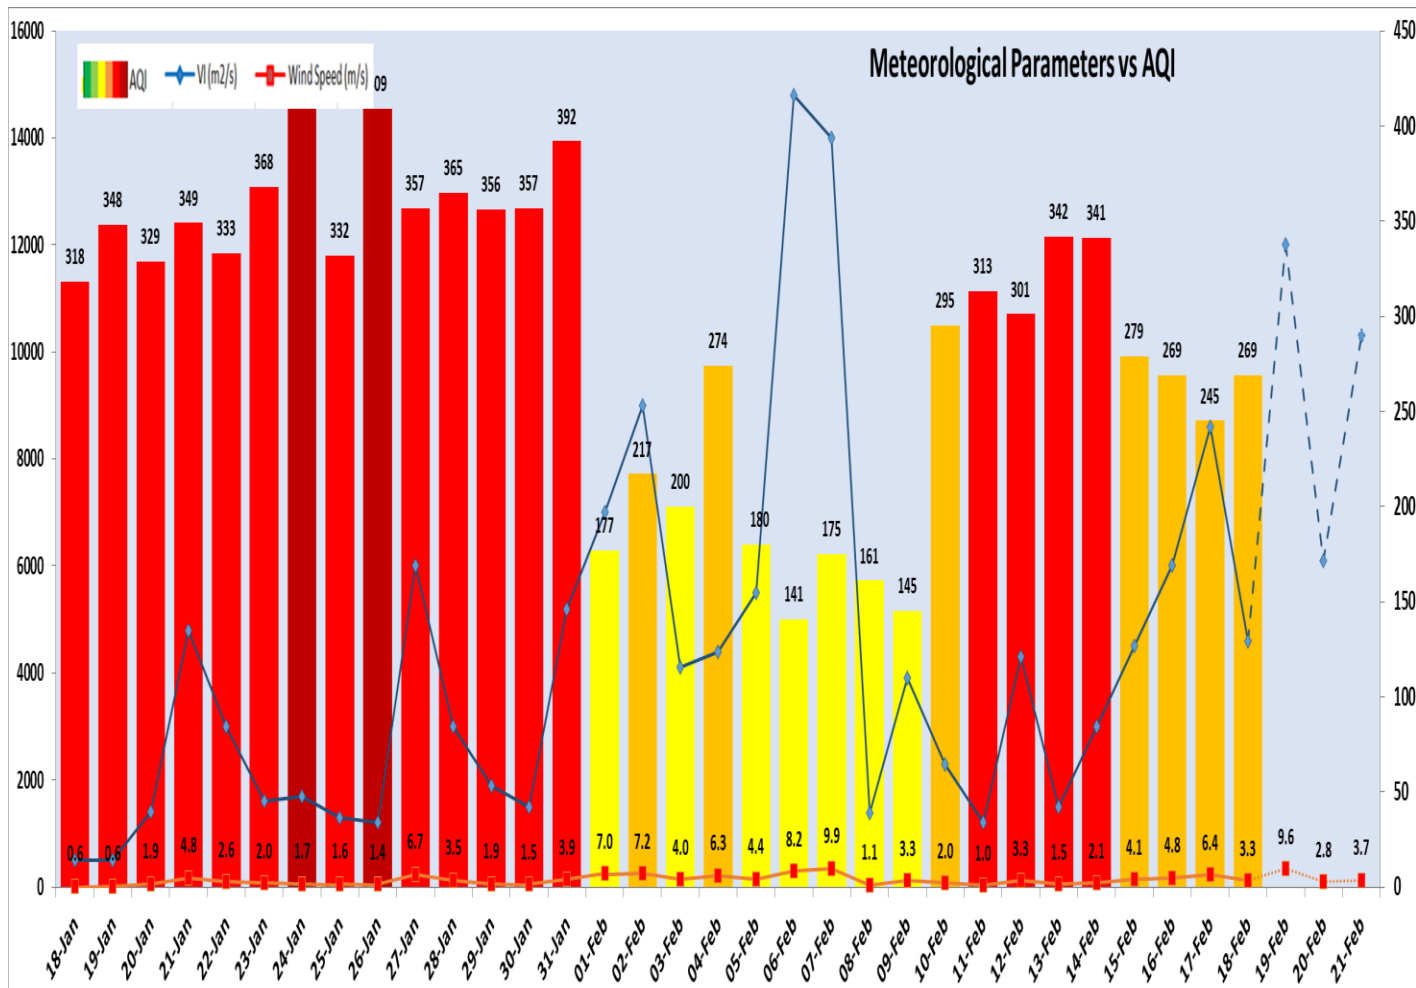

Forecast by IITM(Delhi):

	Feb 19, 2024	Feb 20, 2024	Feb 21, 2024
<b>AQI Category</b>	Poor	Moderate	Moderate

Wind Forecast for Delhi:

	Wind speed (at surface) in km/h		Wind speed (at 900 m) in km/h	Wind Direction	
	As per IMD (range)	As per windy.com (at 16:00 hrs.)	As per windy.com (at 16:00hrs)	As per IMD	As per windy.com at 900m
Feb 19. 2024	12 TO 14	18	45	SE	S
Feb 20. 2024	UPTO 06	05	11	SE	SE
Feb 21. 2024	06 TO 10	11	16	SW/SE	W

Delhi Temperature in (°C)		
Date	Minimum	Maximum
15-02-2024	8.8	25.0
16-02-2024	7.3	26.0
17-02-2024	7.4	27.2
18-02-2024	8.6	26.5

▪ **Hotspots for Today**

City	Station Name	AQI value	Air Quality	Prominent Pollutant
Delhi	Anand Vihar, Delhi - DPCC	374	Very Poor	PM <sub>10</sub>
	Sonia Vihar, Delhi - DPCC	360	Very Poor	PM <sub>10</sub>
	Mundka, Delhi - DPCC	357	Very Poor	PM <sub>10</sub>
	Jahangirpuri, Delhi - DPCC	338	Very Poor	PM <sub>10</sub>
	Rohini, Delhi - DPCC	316	Very Poor	PM <sub>10</sub>
Faridabad	New Industrial Town, Faridabad - HSPCB	349	Very Poor	PM <sub>2.5</sub>
	Sector- 16A, Faridabad - HSPCB	345	Very Poor	PM <sub>2.5</sub>
Gurugram	Sector-51, Gurugram - HSPCB	294	Poor	PM <sub>2.5</sub>
	Teri Gram, Gurugram - HSPCB	225	Poor	PM <sub>10</sub>
Ghaziabad	Loni, Ghaziabad - UPPCB	316	Very Poor	PM <sub>10</sub>
	Indrapuram, Ghaziabad - UPPCB	262	Poor	PM <sub>10</sub>
Greater Noida	Knowledge Park - III, Greater Noida - UPPCB	278	Poor	PM <sub>10</sub>
Noida	Sector-116, Noida - UPPCB	281	Poor	PM <sub>2.5</sub>
	Sector-1, Noida - UPPCB	269	Poor	PM <sub>2.5</sub>
	Sector - 125, Noida - UPPCB	265	Poor	PM <sub>10</sub>