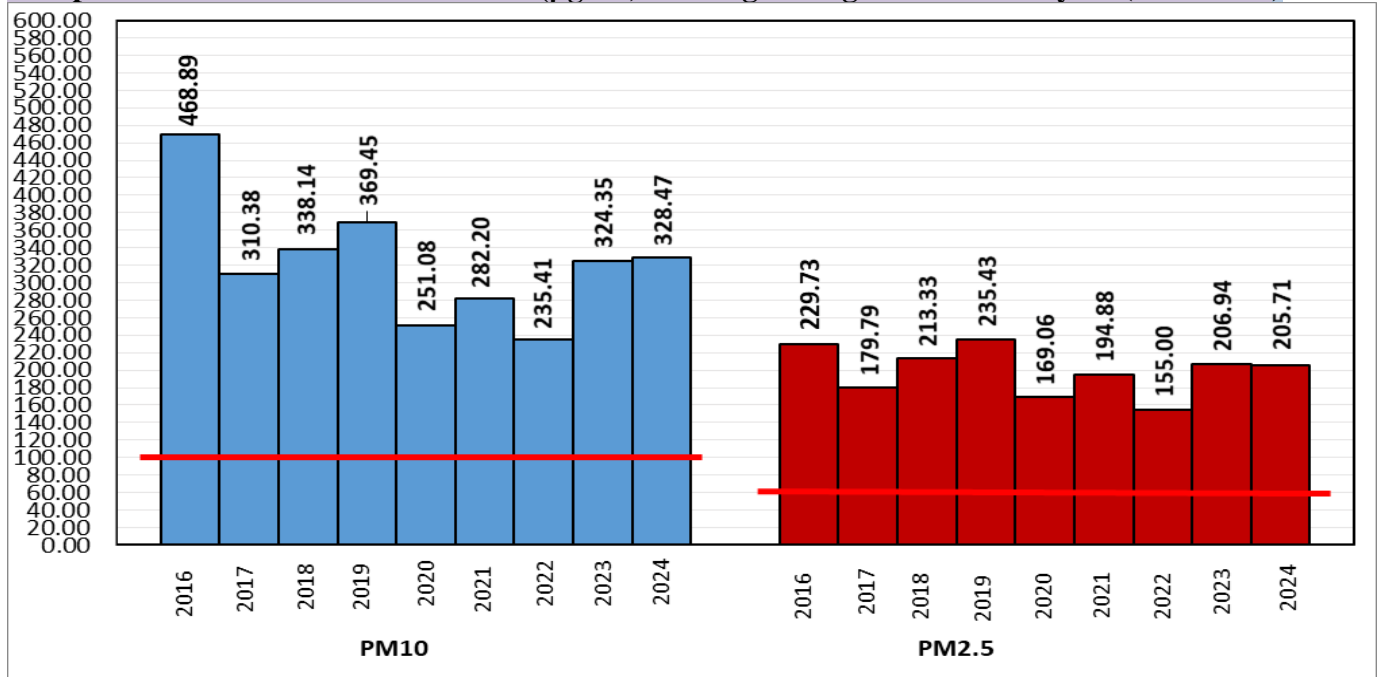

Air Quality Index (AQI) (Average of past 24 hours at 4 PM) in comparison with last two years

	2024			2023			2022		
	Air Quality	AQI Value	Prominent Pollutant	Air Quality	AQI Value	Prominent Pollutant	Air Quality	AQI Value	Prominent Pollutant
Delhi	Very Poor	318↓	PM2.5	Very Poor	306↑	PM10, PM2.5	Very Poor	352↑	PM10, PM2.5
Faridabad	Poor	220↓	PM2.5	Very Poor	311↑	PM2.5	Very Poor	334↑	PM10, PM2.5
Ghaziabad	Poor	282↓	PM2.5	Poor	253↑	PM10	Very Poor	347↓	PM2.5
Greater Noida	Poor	210↓	PM2.5	Poor	298↑	PM2.5	Very Poor	325↑	PM2.5
Gurugram	Moderate	190↓	PM2.5	Poor	268↑	PM2.5	Very Poor	315↑	PM2.5
Noida	Poor	204↓	PM2.5	Poor	269↑	PM2.5	Very Poor	334↑	PM2.5

*Data available for 39(2024), 36(2023), 31(2022) stations in Delhi today. # ↑, ↓ arrows indicate a decrease/increase as compared to the value on the previous day.

Comparative status of AQI - Delhi from 01 January to 18 January 2016-2024

Category	Year	2016	2017	2018	2019	2020	2021	2022	2023	2024	2016	2017	2018	2019	2020	2021	2022	2023	2024	
	No. of days	18	18	18	18	18	18	18	18	18	2016	2017	2018	2019	2020	2021	2022	2023	2024	
Good (0-50)		0	0	0	0	0	0	0	0	0	0	0	0	0	0	0	0	0	0	0
Satisfactory (51-100)		0	0	0	0	0	0	2	0	0	0	0	0	0	2	5	0	0	0	0
Moderate (101-200)		0	0	0	0	0	2	3	0	0	0	0	0	0	0	0	0	0	0	0
Poor (201-300)		2	5	3	4	10	5	4	4	1	18	18	18	18	18	16	13	18	18	18
Very Poor (301-400)		13	13	13	8	6	6	8	12	16	18	18	18	18	18	16	13	18	18	18
Severe (>401)		3	0	2	6	2	5	1	2	1	0	0	0	0	0	0	0	0	0	0

Comparative status of PM₁₀ and PM_{2.5} (µg/m³) running average – Till January 17 (2016-2024)

*Red line shows the annual average concentration standards for PM₁₀ and PM_{2.5}.