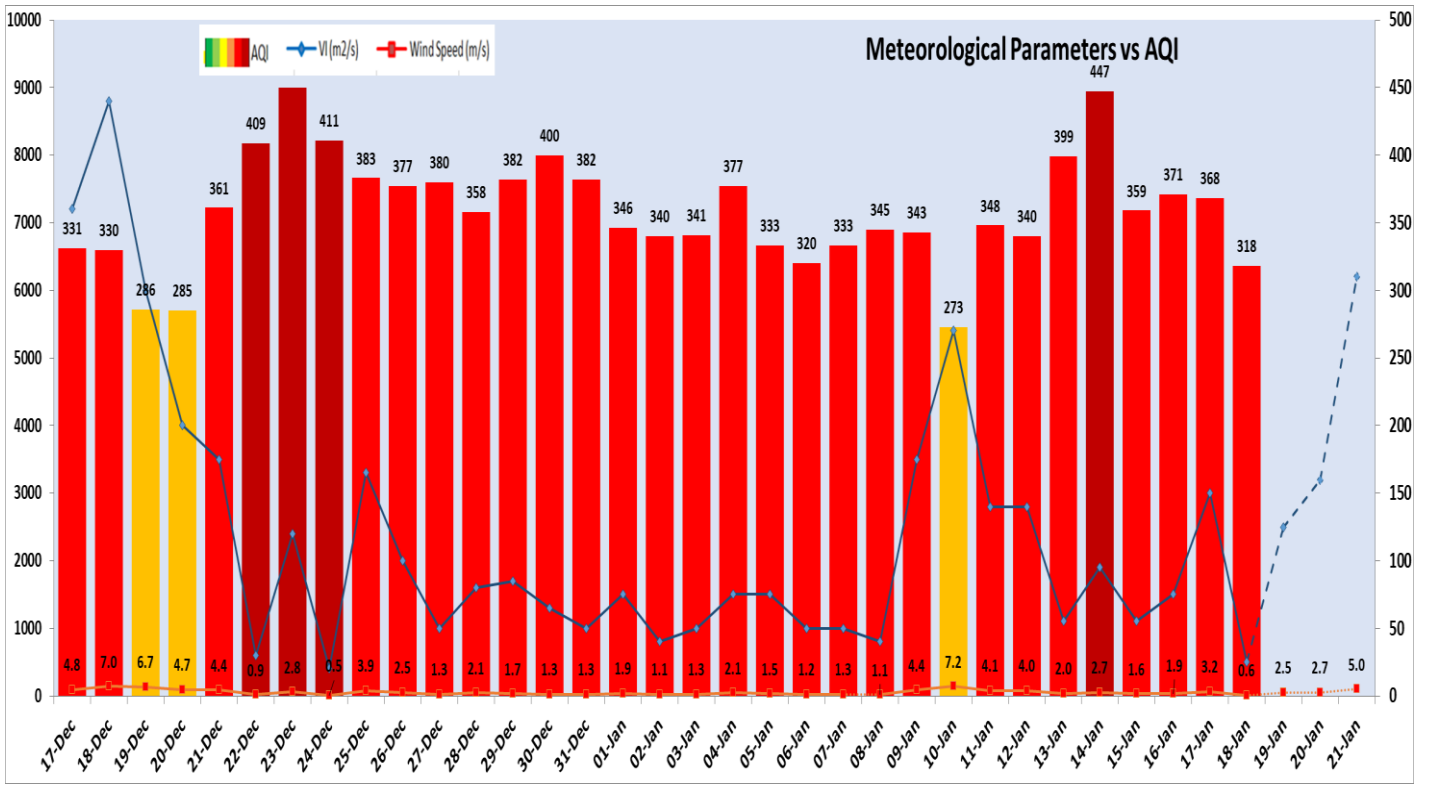

**Forecast by IITM(Delhi):**

	Jan 19, 2024	Jan 20, 2024	Jan 21, 2024
<b>AQI Category</b>	Very Poor	Very Poor	Very Poor

**Wind Forecast for Delhi:**

	Wind speed (at surface) in km/h		Wind speed (at 900 m) in km/h	Wind Direction	
	As per IMD (range)	As per windy.com (at 16:00 hrs.)	As per windy.com (at 16:00hrs)	As per IMD	As per windy.com at 900m
Jan 19. 2024	06	05	08	W/NW	NW
Jan 20. 2024	04-10	04	14	N/NW	W
Jan 21. 2024	04-12	08	32	W/NW	NW

Delhi Temperature in (°C)		
Date	Minimum	Maximum
15-01-2024	3.3	20.6
16-01-2024	3.5	19.7
17-01-2024	5.7	17.4
18-01-2024	6.6	18.2

▪ Hotspots for Today

City	Station Name	AQI value	Air Quality	Prominent Pollutant
Delhi	Wazirpur, Delhi - DPCC	377	Very Poor	PM <sub>2.5</sub>
	Rohini, Delhi - DPCC	372	Very Poor	PM <sub>2.5</sub>
	Anand Vihar, Delhi - DPCC	370	Very Poor	PM <sub>2.5</sub>
	Bawana, Delhi - DPCC	369	Very Poor	PM <sub>2.5</sub>
	Narela, Delhi - DPCC	362	Very Poor	PM <sub>2.5</sub>
Faridabad	New Industrial Town, Faridabad - HSPCB	283	Poor	PM <sub>2.5</sub>
	Sector- 16A, Faridabad - HSPCB	257	Poor	PM <sub>2.5</sub>
Gurugram	Sector-51, Gurugram - HSPCB	270	Poor	PM <sub>2.5</sub>
	Teri Gram, Gurugram - HSPCB	198	Moderate	PM <sub>2.5</sub>
Ghaziabad	Loni, Ghaziabad - UPPCB	336	Very Poor	PM <sub>2.5</sub>
	Sanjay Nagar, Ghaziabad - UPPCB	287	Poor	PM <sub>2.5</sub>
Greater Noida	Knowledge Park - V, Greater Noida - UPPCB	239	Poor	PM <sub>2.5</sub>
Noida	Sector - 62, Noida - IMD	290	Poor	PM <sub>2.5</sub>
	Sector-116, Noida - UPPCB	237	Poor	PM <sub>2.5</sub>