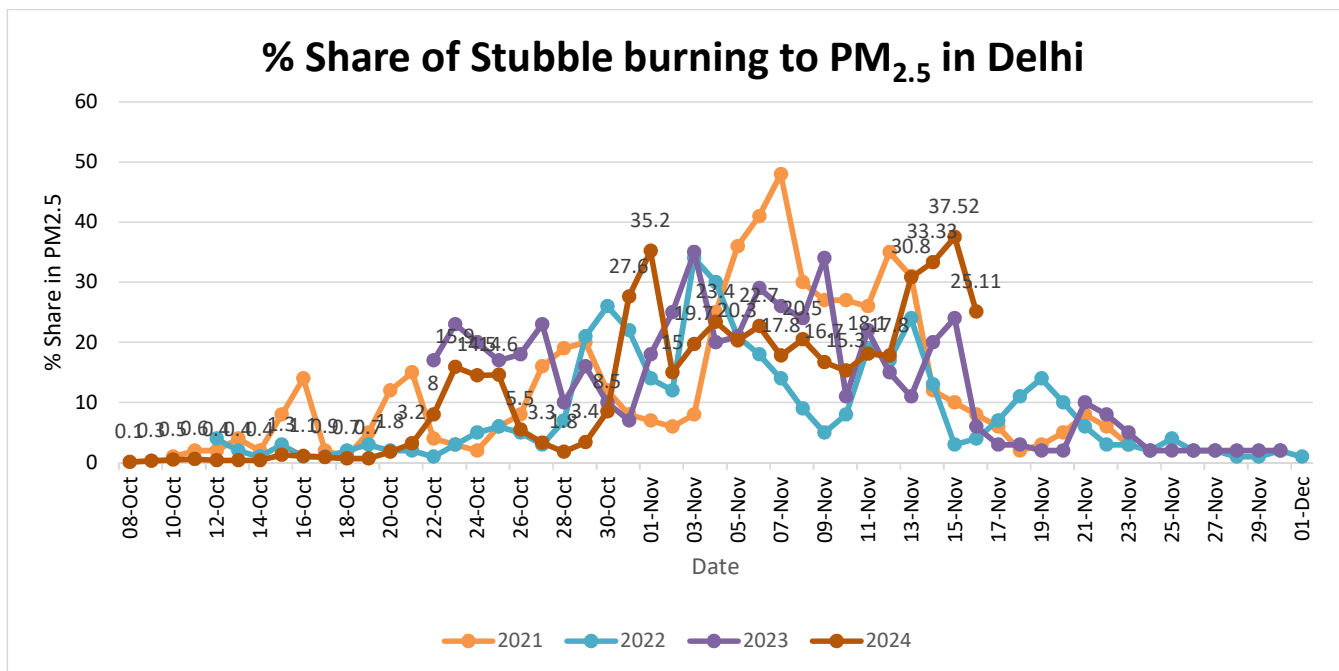

Hotspots for Today:		*Details given below	
Delhi	Ashok Vihar, Bawana, Mundka, Shadipur, Wazirpur	Ghaziabad	Loni, Vasundhara
Faridabad	New Industrial Town, Sector- 16A	Greater Noida	Knowledge Park - III
Gurugram	Teri Gram, Vikas Sadan	Noida	Sector – 62

Forecast by IITM(Delhi):			
	Nov 18, 2024	Nov 19, 2024	Nov 20, 2024
AQI Category	Very Poor	Very Poor	Very Poor

	Wind speed (at surface) in km/h		Wind speed (at 900 m) in km/h	Wind Direction		
	As per IMD (range)	As per windy.com (at 16:00 hrs.)	As per windy.com (at 16:00hrs)	As per IMD	As per windy.com at 900m	
	Nov 18, 2024	06 TO 12	05	14	NW	NW
Nov 19, 2024	02 TO 14	06	19	NW	NW	
Nov 20, 2024	02 TO 08	05	17	NW	NW	

IMD Alert for Tomorrow (18.11.2024):

The air quality is likely to be in Very Poor category from 18.11.2024 to 20.11.2024. The predominant surface wind is likely to be coming from Northwest directions in Delhi with wind speed 06-12 kmph, smog/ shallow to moderate fog is likely in the morning, mainly clear sky and smog/ shallow fog is likely in the evening/night on 18.11.2024. Ventilation index is likely to be 6200 m²/s.

Active Fire Events (AFEs):

Date	Punjab		Haryana	
	No. of AFE on the day	Total AFE since September 15	No. of AFE on the day	Total AFE since September 15
16.11.2024	136	8000	25	1080
16.11.2023	1271	31932	46	1986
16.11.2022	1358	46822	84	3233

% Share of Stubble burning to PM_{2.5} in Delhi	
16.11.2024	*As per IITM, the impact of stubble burning is ~ 25.11 %