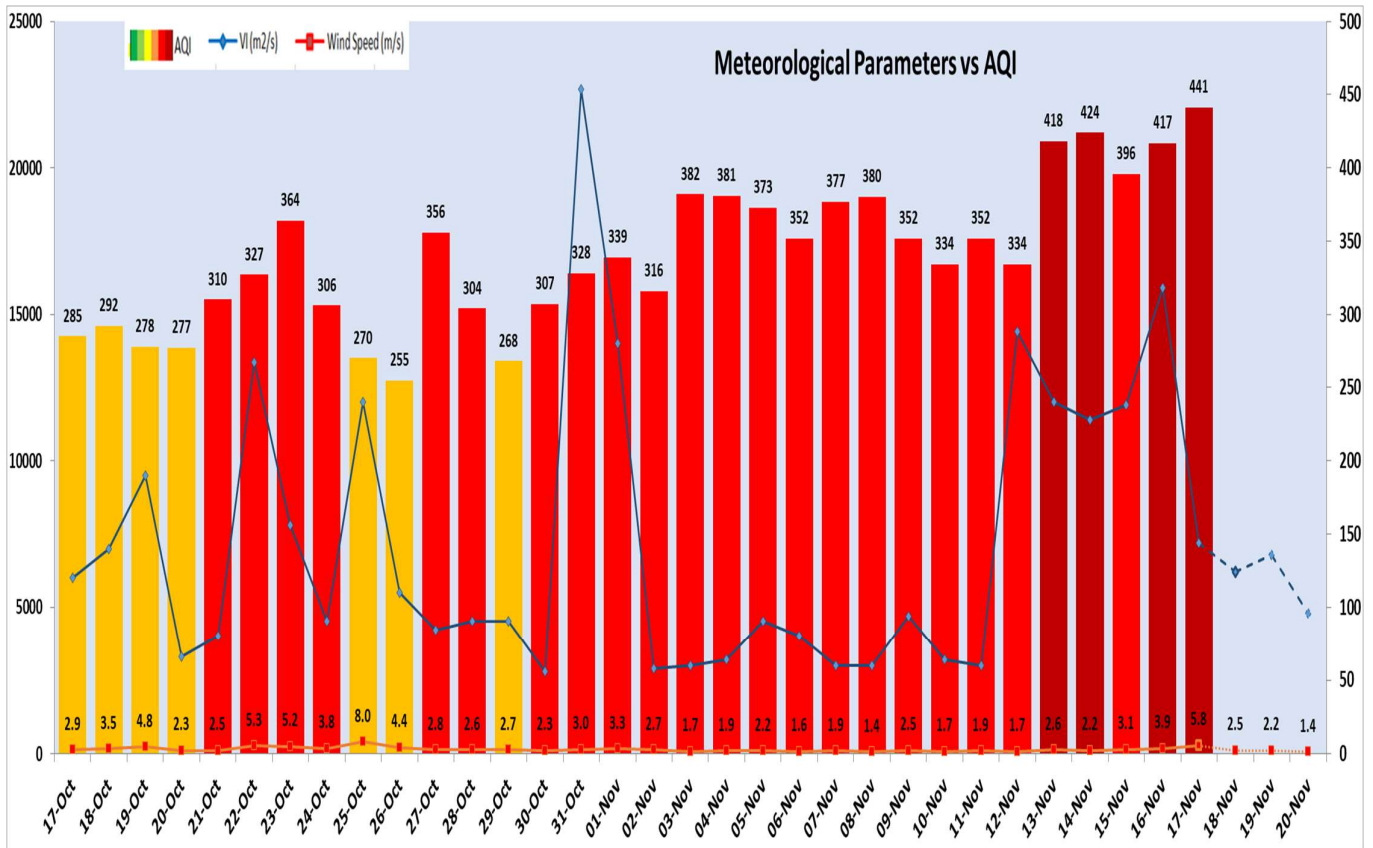

Delhi Temperature in (°C)*

Date	Minimum	Maximum
14-11-2024	16.1	27.8
15-11-2024	15.6	29.4
16-11-2024	15.3	30.5
17-11-2024	15.9	29.6

* Source – IMD (08:30 hrs.)

*Hotspots for Today				
City	Station Name	AQI value	Air Quality	Prominent Pollutant
Delhi	Ashok Vihar, Delhi - DPCC	476	Severe	PM_{2.5}
	Bawana, Delhi - DPCC	476	Severe	PM_{2.5}
	Mundka, Delhi - DPCC	469	Severe	PM_{2.5}
	Shadipur, Delhi - CPCB	468	Severe	PM₁₀
	Wazirpur, Delhi - DPCC	468	Severe	PM_{2.5}
Faridabad	New Industrial Town, Faridabad - HSPCB	288	Poor	PM_{2.5}
	Sector- 16A, Faridabad - HSPCB	287	Poor	PM_{2.5}
Gurugram	Teri Gram, Gurugram - HSPCB	340	Very Poor	PM_{2.5}
	Vikas Sadan, Gurugram - HSPCB	319	Very Poor	PM_{2.5}
Ghaziabad	Loni, Ghaziabad - UPPCB	412	Severe	PM_{2.5}
	Vasundhara, Ghaziabad - UPPCB	396	Very Poor	PM_{2.5}
Greater Noida	Knowledge Park - III, Greater Noida - UPPCB	386	Very Poor	PM₁₀
Noida	Sector - 62, Noida - IMD	384	Very Poor	PM_{2.5}