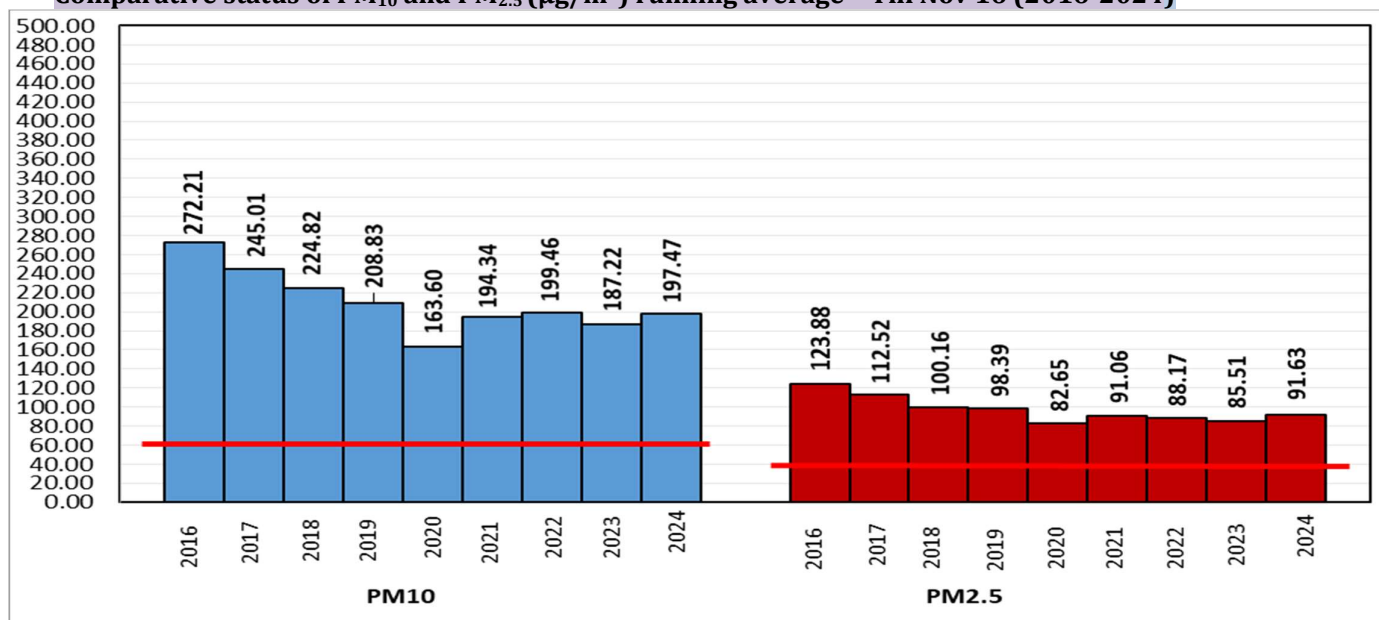

Air Quality Index (AQI) (Average of past 24 hours at 4 PM) in comparison with last two years

	2024			2023			2022		
	Air Quality	AQI Value	Prominent Pollutant	Air Quality	AQI Value	Prominent Pollutant	Air Quality	AQI Value	Prominent Pollutant
Delhi	Severe	441↑	PM_{2.5}	Severe	405↓	PM_{2.5}	Poor	260↓	PM_{2.5}
Faridabad	Poor	275↑	PM_{2.5}	Very Poor	390↓	PM_{2.5}, PM₁₀	Poor	230↓	PM_{2.5}
Ghaziabad	Very Poor	362↓	PM_{2.5}	Very Poor	335↓	PM_{2.5}, PM₁₀	Moderate	186↓	PM_{2.5}
Greater Noida	Very Poor	362↑	PM_{2.5}, PM₁₀	Very Poor	348↑	PM_{2.5}	Moderate	194↓	PM₁₀, PM_{2.5}
Gurugram	Very Poor	310↓	PM_{2.5}, PM₁₀	Very Poor	358↓	PM_{2.5}	Poor	223↓	PM_{2.5}
Noida	Very Poor	316↓	PM_{2.5}	Very Poor	334↓	PM_{2.5}, PM₁₀	Moderate	199↓	PM_{2.5}

*Data available for 34(2024), 37(2023), 36(2022) stations in Delhi today. # ↑, ↓ arrows indicate a decrease/increase as compared to the value on the previous day.

Comparative status of AQI - Delhi from 01 January to 17 Nov 2016-2024

Category	Year	2016	2017	2018	2019	2020	2021	2022	2023	2024	2016	2017	2018	2019	2020	2021	2022	2023	2024	
	No. of days	310	321	321	321	322	321	321	321	322										
Good (0-50)		0	2	0	2	5	1	3	1	0										
Satisfactory (51-100)		23	45	53	57	95	72	65	60	66	110	149	158	175	225	197	160	206	201	
Moderate (101-200)		87	102	105	116	125	124	92	145	135										
Poor (201-300)		116	104	105	91	57	68	121	72	60										
Very Poor (301-400)		66	60	46	39	30	42	36	32	54	200	172	163	146	97	124	161	115	121	
Severe (>401)		18	8	12	16	10	14	4	11	7										

Comparative status of PM₁₀ and PM_{2.5} (µg/m³) running average - Till Nov 16 (2016-2024)

*Red line shows the annual average concentration standards for PM₁₀ and PM_{2.5}.

Daily Average of Particulates in Delhi (24 hourly average value; from 06:00am of 16.11.24 to 06:00 am of 17.11.24)

Date ↓ / parameter →	PM_{2.5} (µg/m³)	PM₁₀ (µg/m³)
16-Nov-2024	322↓	486↑