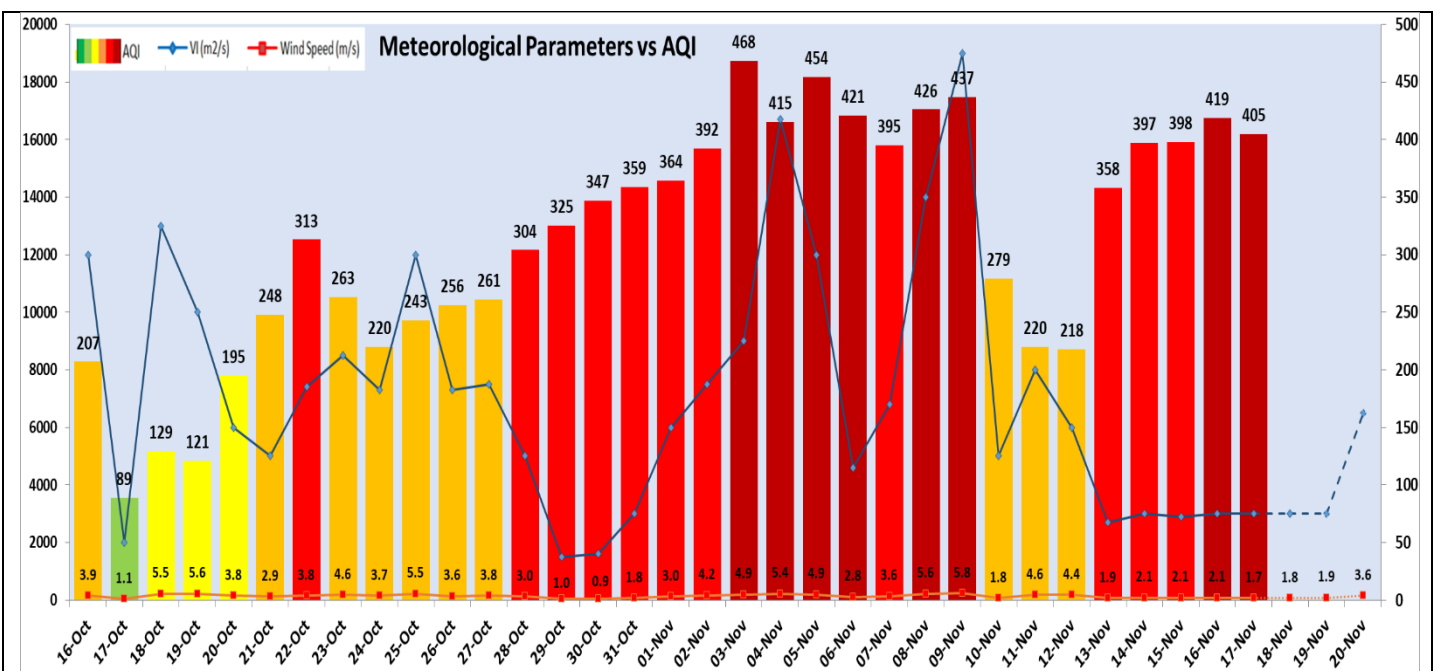

Hotspots for Today:

*Details given below

Delhi	Dwarka-Sector 8, Nehru Nagar, Mundka, Punjabi Bagh, R K Puram	Ghaziabad	Vasundhara, Indirapuram, Loni,
Faridabad	Sector- 16A, Sector 11	Greater Noida	Knowledge Park -V
Gurugram	Sector-51, Vikas Sadan, Teri Gram	Noida	Sector – 1

Forecast by IITM (Delhi):

	Nov 18, 2023	Nov 19, 2023	Nov 20, 2023
AQI Category	Very Poor	Very Poor	Very Poor

Wind Forecast for Delhi:

	Wind speed (at surface) in km/h		Wind speed (at 900 m) in km/h	Wind Direction	
	As per IMD (range)	As per windy.com (at 16:00 hrs.)	As per windy.com (at 16:00hrs)	As per IMD	As per windy.com at 900m
Nov 18. 2023	04	03	04	SE	E
Nov 19. 2023	04-08	05	04	SE/E	SE
Nov 20. 2023	04-08	07	15	VAR	NW

IMD Alert for Tomorrow (18.11.2023):

The air quality is likely to remain in Very Poor category from 18.11.2023 to 20.11.2023. The predominant surface wind is likely to be calm during morning hours and coming from Southeast direction with wind speed up to 4 kmph, mainly clear sky and shallow to moderate fog in the morning on 18.11.2023. Ventilation index is likely to be 3000 m²/s.

Active Fire Events (AFEs):

Date	Punjab		Haryana	
	Nos. on the day	Total since September 15	Nos. on the day	Total since September 15
16.11.2023	1271	31932	46	1986
16.11.2022	1358	46822	84	3233
16.11.2021	1757	68922	269	5993

*As per IITM, the impact of stubble burning is ~6%↓