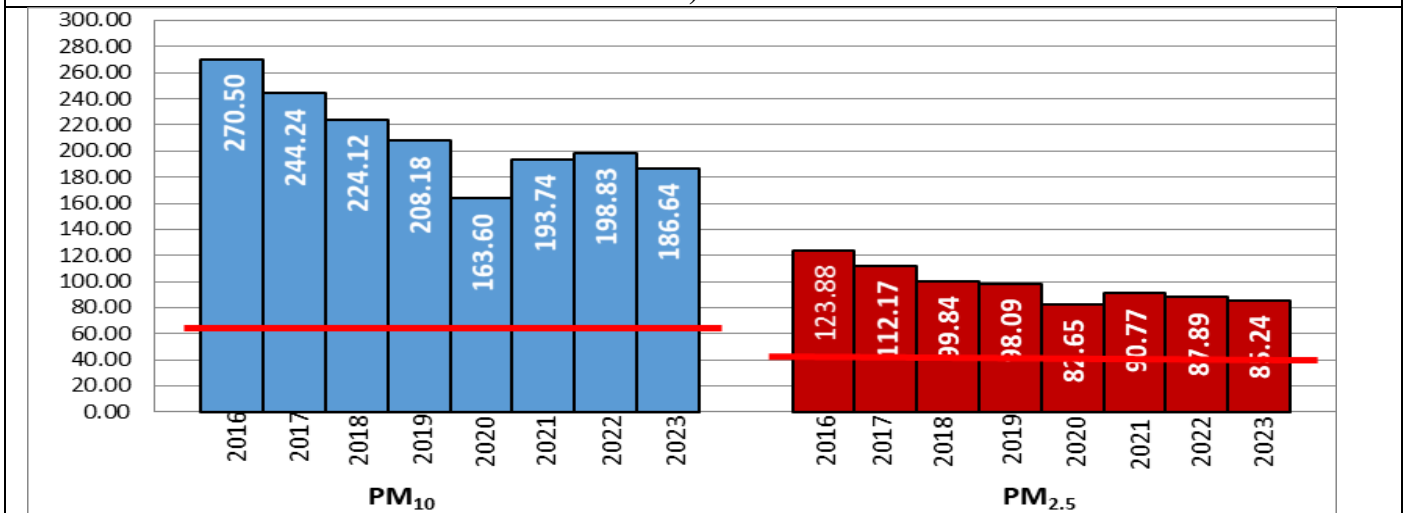

2023			2022			2021(Covid- Year)		
	Air Quality	AQI Value	Prominent Pollutant	Air Quality	AQI Value	Prominent Pollutant	Air Quality	AQI Value	Prominent Pollutant
Delhi	Severe	405↓	PM2.5	Poor	260↓	PM2.5	Very Poor	375 ↓	PM10, PM2.5
Faridabad	Very Poor	390↓	PM2.5, PM10	Poor	230↓	PM2.5	Very Poor	378 ↑	PM10
Ghaziabad	Very Poor	335↓	PM2.5, PM10	Moderate	186↓	PM2.5	Very Poor	361 ↑	PM2.5
Greater Noida	Very Poor	348↑	PM2.5	Moderate	194↓	PM10, PM2.5	Very Poor	362 ↑	PM10, PM2.5
Gurugram	Very Poor	358↓	PM2.5	Poor	223↓	PM2.5	Very Poor	344 ↓	PM2.5
Noida	Very Poor	334↓	PM2.5, PM10	Moderate	199↓	PM2.5	Very Poor	356 ↓	PM10, PM2.5

*Data available for 37(2023), 36(2022), 36(2021) stations in Delhi today. # ↑, ↓ arrows indicate a decrease/increase as compared to the value on the previous day.

Comparative status of AQI - Delhi from 01 January to 16 November 2016-2023

Category	Year	2016	2017	2018	2019	2020	2021	2022	2023	2016	2017	2018	2019	2020	2021	2022	2023
	No. of days	310	321	321	321	322	321	321	321	200	170	164	146	97	124	161	115
Good (0–50)		0	2	0	2	4	1	3	1								
Satisfactory (51–100)		24	45	53	58	96	72	65	60	110	151	157	175	225	197	160	206
Moderate (101–200)		86	104	104	115	125	124	92	145								
Poor (201–300)		116	102	104	91	57	69	121	72								
Very Poor (301–400)		66	61	48	39	30	41	36	32								
Severe (>401)		18	7	12	16	10	14	4	11								

Comparative status of PM₁₀ and PM_{2.5} (µg/m³) running average - Till November 16 (2016-2023)

*Red line shows the annual average concentration standards for PM10 and PM2.5.

Daily Average of Particulates in Delhi

Date ↓ / parameter →	PM_{2.5} (µg/m³)	PM₁₀ (µg/m³)
16- November -2023	319 ↑	475 ↑