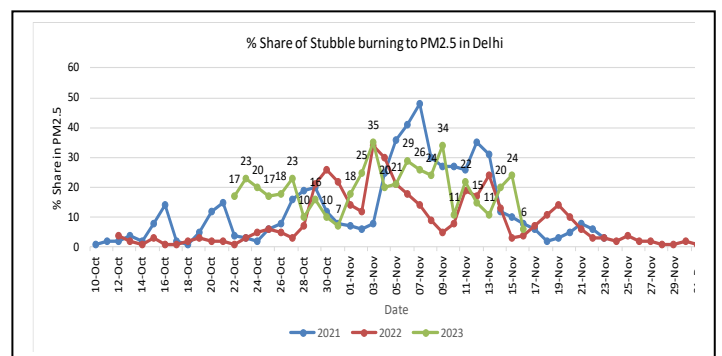

Hotspots for Today:

*Details given below

Delhi	Dwarka-Sector 8, Nehru Nagar, Mundka, Punjabi Bagh, R K Puram	Ghaziabad	Vasundhara, Indirapuram, Loni,
Faridabad	Sector- 16A, Sector 11	Greater Noida	Knowledge Park -V
Gurugram	Sector-51, Vikas Sadan, Teri Gram	Noida	Sector – 1

Forecast by IITM (Delhi):

	Nov 18, 2023	Nov 19, 2023	Nov 20, 2023
AQI Category	Very Poor	Very Poor	Very Poor

Wind Forecast for Delhi:

	Wind speed (at surface) in km/h		Wind speed (at 900 m) in km/h	Wind Direction	
	As per IMD (range)	As per windy.com (at 16:00 hrs.)	As per windy.com (at 16:00hrs)	As per IMD	As per windy.com at 900m
Nov 18. 2023	04	03	04	SE	E
Nov 19. 2023	04-08	05	04	SE/E	SE
Nov 20. 2023	04-08	07	15	VAR	NW

IMD Alert for Tomorrow (18.11.2023):

The air quality is likely to remain in Very Poor category from 18.11.2023 to 20.11.2023. The predominant surface wind is likely to be calm during morning hours and coming from Southeast direction with wind speed up to 4 kmph, mainly clear sky and shallow to moderate fog in the morning on 18.11.2023. Ventilation index is likely to be 3000 m²/s.

Active Fire Events (AFEs):

Date	Punjab		Haryana	
	Nos. on the day	Total since September 15	Nos. on the day	Total since September 15
16.11.2023	1271	31932	46	1986
16.11.2022	1358	46822	84	3233
16.11.2021	1757	68922	269	5993

*As per IITM, the impact of stubble burning is ~6%↓