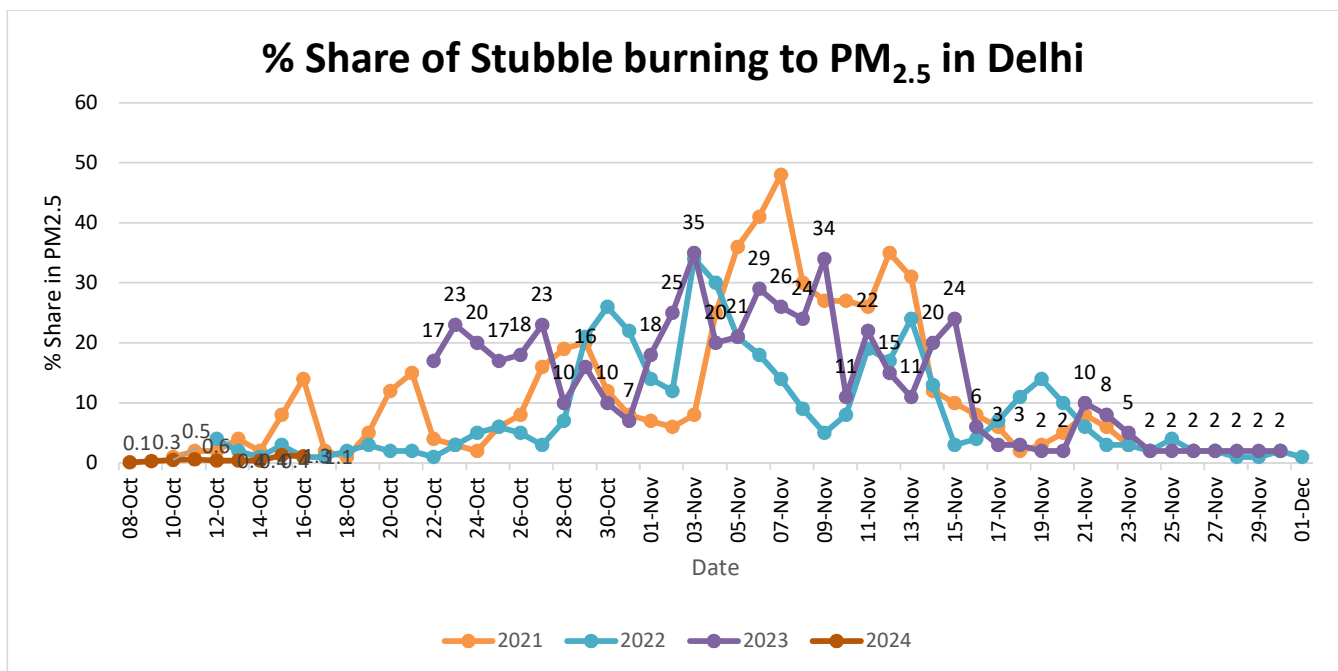

Hotspots for Today:		*Details given below	
Delhi	Mundka, Jahangirpuri, Patparganj, Shadipur, Rohini	Ghaziabad	Sanjay Nagar
Faridabad	New Industrial Town	Greater Noida	Knowledge Park – III, Knowledge Park - V
Gurugram	Teri Gram, Sector-51	Noida	Sector – 62, Sector - 116

Forecast by IITM(Delhi):			
	Oct 18, 2024	Oct 19, 2024	Oct 20, 2024
AQI Category	Poor	Poor	Very Poor

Wind Forecast for Delhi:					
	Wind speed (at surface) in km/h		Wind speed (at 900 m) in km/h	Wind Direction	
	As per IMD (range)	As per windy.com (at 16:00 hrs.)	As per windy.com (at 16:00hrs)	As per IMD	As per windy.com at 900m
Oct 18, 2024	04 TO 10	07	18	SE	W
Oct 19, 2024	06 TO 10	06	21	SE	W
Oct 20, 2024	06 TO 08	05	10	SE	NW

IMD Alert for Tomorrow (18.10.2024):

The air quality is likely to remain in Poor category from 18.10.2024 to 19.10.2024. The predominant surface wind is likely to be coming from Southeast directions in Delhi with wind speed 04-10 kmph and mainly clear sky on 18.10.2024. Ventilation index is likely to be 3000 m²/s.

Date	Punjab		Haryana	
	No. of AFE on the day	Total AFE since September 15	No. of AFE on the day	Total AFE since September 15
16.10.2024	99	1212	14	573
16.10.2023	00	1388	04	546
16.10.2022	206	1444	76	244

% Share of Stubble burning to PM_{2.5} in Delhi	
16.10.2024	*As per IITM, the impact of stubble burning is ~ 1.1 %