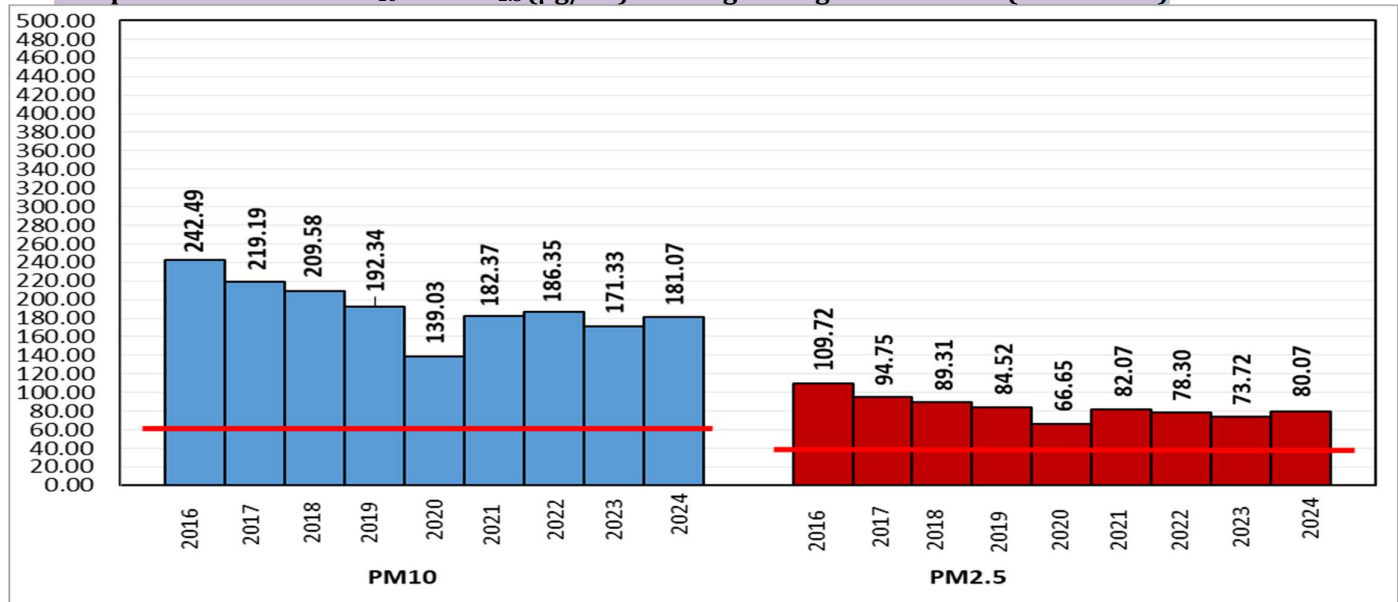

Current Air Quality Status:

Air Quality Index (AQI) (Average of past 24 hours at 4 PM) in comparison with last two years

	2024			2023			2022		
	Air Quality	AQI Value	Prominent Pollutant	Air Quality	AQI Value	Prominent Pollutant	Air Quality	AQI Value	Prominent Pollutant
Delhi	Poor	285↑	PM₁₀	Satisfactory	89↓	PM_{2.5}, PM₁₀	Poor	237↑	PM₁₀, PM_{2.5}
Faridabad	Moderate	148↓	PM₁₀, PM_{2.5}	Good	34↓	PM_{2.5}	Poor	286↑	PM₁₀, O₃
Ghaziabad	Poor	252↑	PM_{2.5}	Satisfactory	61↓	PM₁₀, CO	Poor	247↓	PM₁₀
Greater Noida	Poor	248↑	PM₁₀	Moderate	108↓	PM₁₀	Poor	254↓	PM₁₀, PM_{2.5}
Gurugram	Moderate	178↑	PM_{2.5}	Moderate	104↓	PM₁₀, PM_{2.5}	Poor	232↑	PM_{2.5}
Noida	Poor	242↑	PM₁₀, PM_{2.5}	Satisfactory	80↓	CO	Poor	254↓	PM₁₀, O₃

*Data available for 33(2024), 27(2023), 35(2022) stations in Delhi today. # ↑, ↓ arrows indicate a decrease/increase as compared to the value on the previous day.

Comparative status of AQI - Delhi from 01 January to 17 Oct 2016-2024

Category	Year	2016	2017	2018	2019	2020	2021	2022	2023	2024	2016	2017	2018	2019	2020	2021	2022	2023	2024	
	No. of days	279	290	290	290	291	290	290	290	291										
Good (0-50)		0	2	0	2	5	0	3	1	0										
Satisfactory (51-100)		23	45	53	57	95	70	65	60	66	110	149	157	174	224	189	160	203	201	
Moderate (101-200)		87	102	104	115	124	119	92	142	135										
Poor (201-300)		106	101	97	80	49	61	108	63	54										
Very Poor (301-400)		56	40	30	29	16	34	21	21	33	169	141	133	116	67	101	130	87	90	
Severe (>401)		7	0	6	7	2	6	1	3	3										

Comparative status of PM₁₀ and PM_{2.5} (µg/m³) running average - Till Oct 16 (2016-2024)

*Red line shows the annual average concentration standards for PM₁₀ and PM_{2.5}.

Daily Average of Particulates in Delhi (24 hourly average value; from 06:00am of 16.10.24 to 06:00 am of 17.10.24)

Date ↓ / parameter →	PM_{2.5} (µg/m³)	PM₁₀ (µg/m³)
16- Oct -2024	117↑	305↑