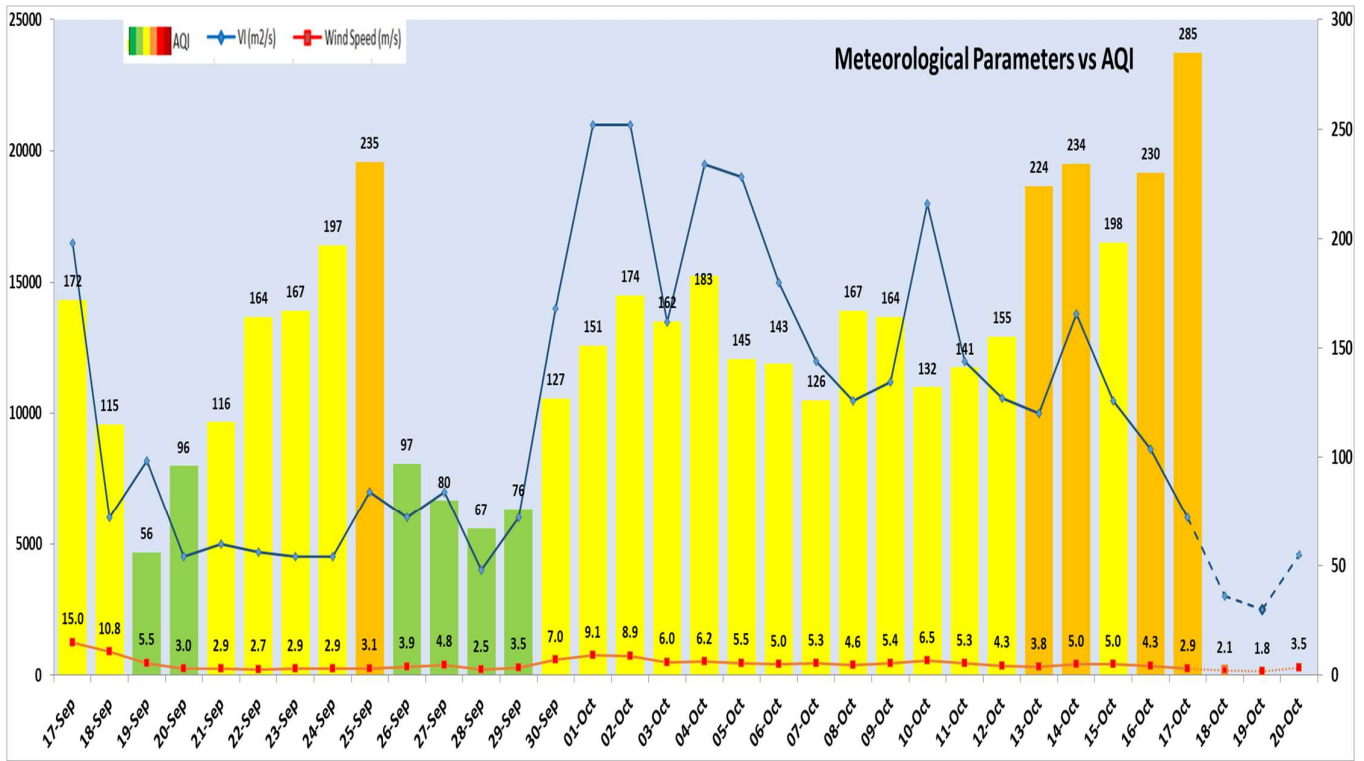

Delhi Temperature in (°C)

Date	Minimum	Maximum
14-10-2024	18.6	35.1
15-10-2024	17.4	34.4
16-10-2024	19.0	34.2
17-10-2024	20.3	35.4

*Hotspots for Today

City	Station Name	AQI value	Air Quality	Prominent Pollutant
Delhi	Mundka, Delhi - DPCC	386	Very Poor	PM₁₀
	Jahangirpuri, Delhi - DPCC	360	Very Poor	PM₁₀
	Patparganj, Delhi - DPCC	350	Very Poor	PM₁₀
	Shadipur, Delhi - CPCB	348	Very Poor	PM₁₀
	Rohini, Delhi - DPCC	334	Very Poor	PM₁₀
Faridabad	New Industrial Town, Faridabad - HSPCB	246	Poor	PM₁₀
Gurugram	Teri Gram, Gurugram - HSPCB	197	Moderate	PM_{2.5}
	Sector-51, Gurugram - HSPCB	185	Moderate	PM_{2.5}
Ghaziabad	Sanjay Nagar, Ghaziabad - UPPCB	270	Poor	PM_{2.5}
Greater Noida	Knowledge Park - III, Greater Noida - UPPCB	248	Poor	PM_{2.5}
	Knowledge Park - V, Greater Noida - UPPCB	248	Poor	PM₁₀
Noida	Sector - 62, Noida - IMD	266	Poor	PM₁₀
	Sector-116, Noida - UPPCB	253	Poor	PM_{2.5}