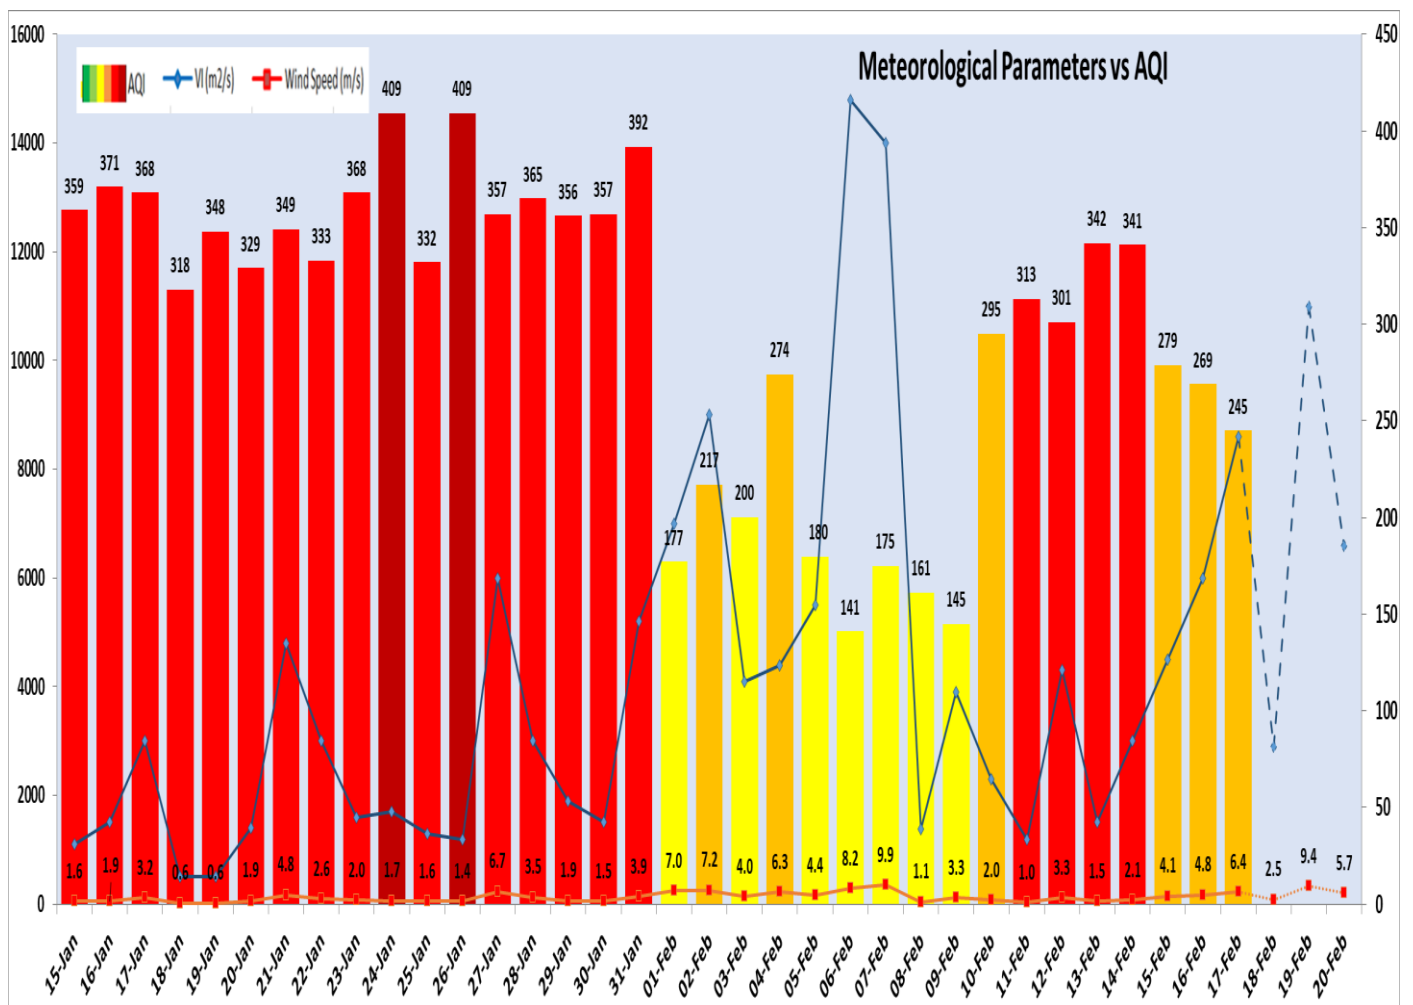

Comparative status of PM₁₀ and PM_{2.5} (µg/m³) running average – Till February 16 (2016-2024)

*Red line shows the annual average concentration standards for PM₁₀ and PM_{2.5}.

Daily Average of Particulates in Delhi (24 hourly average value; from 06:00am of 16.02.24 to 06:00 am of 17.02.24)

Forecast by IITM(Delhi):

	Feb 18, 2024	Feb 19, 2024	Feb 20, 2024
AQI Category	Poor	Poor	Moderate

Wind Forecast for Delhi:

	Wind speed (at surface) in km/h		Wind speed (at 900 m) in km/h	Wind Direction	
	As per IMD (range)	As per windy.com (at 16:00 hrs.)	As per windy.com (at 16:00hrs)	As per IMD	As per windy.com at 900m
Feb 18. 2024	04 TO 12	07	13	S/SE	S
Feb 19. 2024	16 TO 24	19	43	SE	SE
Feb 20. 2024	12 TO 06	05	09	SE	S

Delhi Temperature in (°C)		
Date	Minimum	Maximum
14-02-2024	9.6	22.8
15-02-2024	8.8	25.0
16-02-2024	7.3	26.0
17-02-2024	7.4	27.2

▪ Hotspots for Today

City	Station Name	AQI value	Air Quality	Prominent Pollutant
Delhi	Anand Vihar, Delhi - DPCC	325	Very Poor	PM ₁₀
	Bawana, Delhi - DPCC	295	Poor	PM _{2.5}
	Dwarka-Sector 8, Delhi - DPCC	295	Poor	PM ₁₀
	Mundka, Delhi - DPCC	295	Poor	PM _{2.5}
	Jahangirpuri, Delhi - DPCC	293	Poor	PM _{2.5}
Faridabad	New Industrial Town, Faridabad - HSPCB	288	Poor	PM _{2.5}
	Sector- 16A, Faridabad - HSPCB	249	Poor	PM _{2.5}
Gurugram	Teri Gram, Gurugram - HSPCB	325	Very Poor	PM ₁₀
	Sector-51, Gurugram - HSPCB	286	Poor	PM _{2.5}
Ghaziabad	Indrapuram, Ghaziabad - UPPCB	199	Moderate	PM ₁₀
	Loni, Ghaziabad - UPPCB	198	Moderate	PM _{2.5}
Greater Noida	Knowledge Park - III, Greater Noida - UPPCB	258	Poor	PM ₁₀
Noida	Sector-1, Noida - UPPCB	241	Poor	PM _{2.5}
	Sector - 62, Noida - IMD	234	Poor	PM ₁₀
	Sector-116, Noida - UPPCB	219	Poor	PM _{2.5}