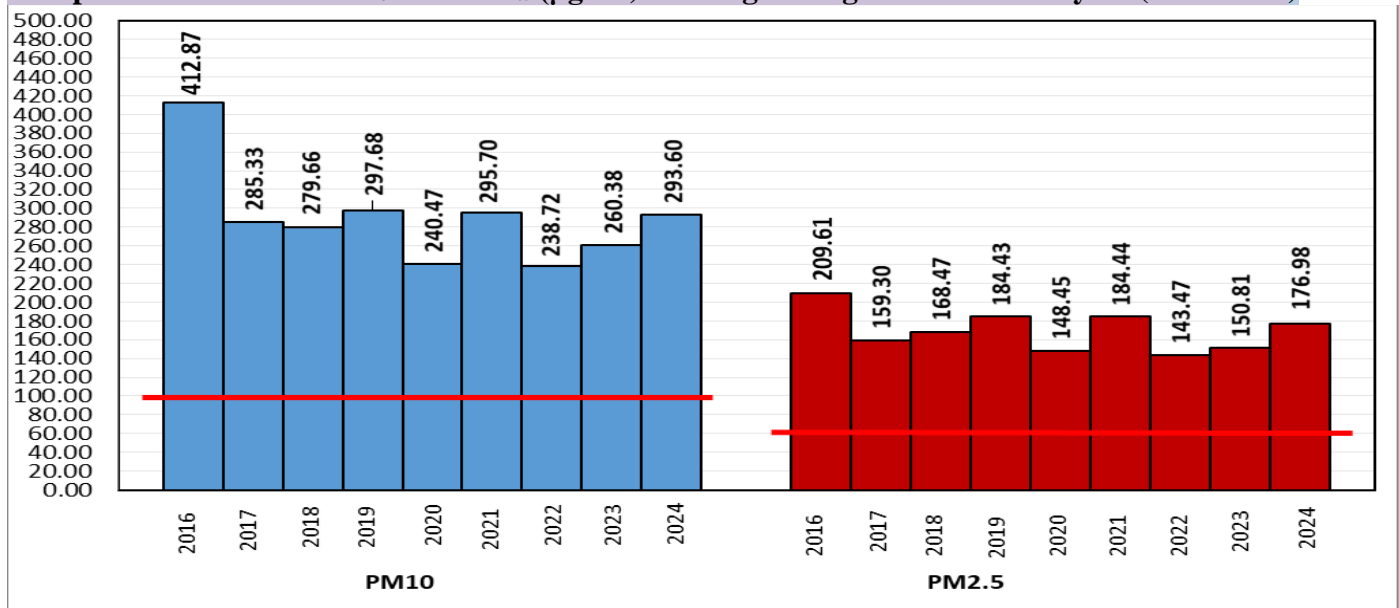

Central Pollution Control Board

Air Quality Status for Delhi & NCR

Dated – February 17, 2024

Current Air Quality Status:

Air Quality Index (AQI) (Average of past 24 hours at 4 PM) in comparison with last two years

	2024			2023			2022		
	Air Quality	AQI Value	Prominent Pollutant	Air Quality	AQI Value	Prominent Pollutant	Air Quality	AQI Value	Prominent Pollutant
Delhi	Poor	245 ↓	PM ₁₀ , PM _{2.5}	VeryPoor	367 ↑	PM _{2.5}	Poor	241 ↓	PM ₁₀ , PM _{2.5}
Faridabad	Poor	206 ↓	PM ₁₀ , PM _{2.5}	VeryPoor	317 ↑	PM ₁₀ , PM _{2.5}	Poor	258 ↓	PM _{2.5}
Ghaziabad	Moderate	191 ↓	PM ₁₀ , PM _{2.5}	VeryPoor	353 ↑	PM ₁₀ , PM _{2.5}	Poor	262 ↓	PM ₁₀ , PM _{2.5}
Greater Noida	Poor	244 ↓	PM ₁₀ , PM _{2.5}	VeryPoor	336 ↑	PM ₁₀ , PM _{2.5}	Poor	210 ↓	PM _{2.5}
Gurugram	Poor	258 ↑	PM ₁₀ , PM _{2.5}	VeryPoor	346 ↑	PM _{2.5}	Poor	287 ↑	PM _{2.5}
Noida	Poor	216 ↓	PM ₁₀ , PM _{2.5}	VeryPoor	353 ↑	PM _{2.5}	Poor	208 ↓	PM ₁₀ , PM _{2.5}

Comparative status of PM₁₀ and PM_{2.5} (µg/m³) running average – Till February 16 (2016-2024)

*Red line shows the annual average concentration standards for PM₁₀ and PM_{2.5}.

Daily Average of Particulates in Delhi (24 hourly average value; from 06:00am of 16.02.24 to 06:00 am of 17.02.24)