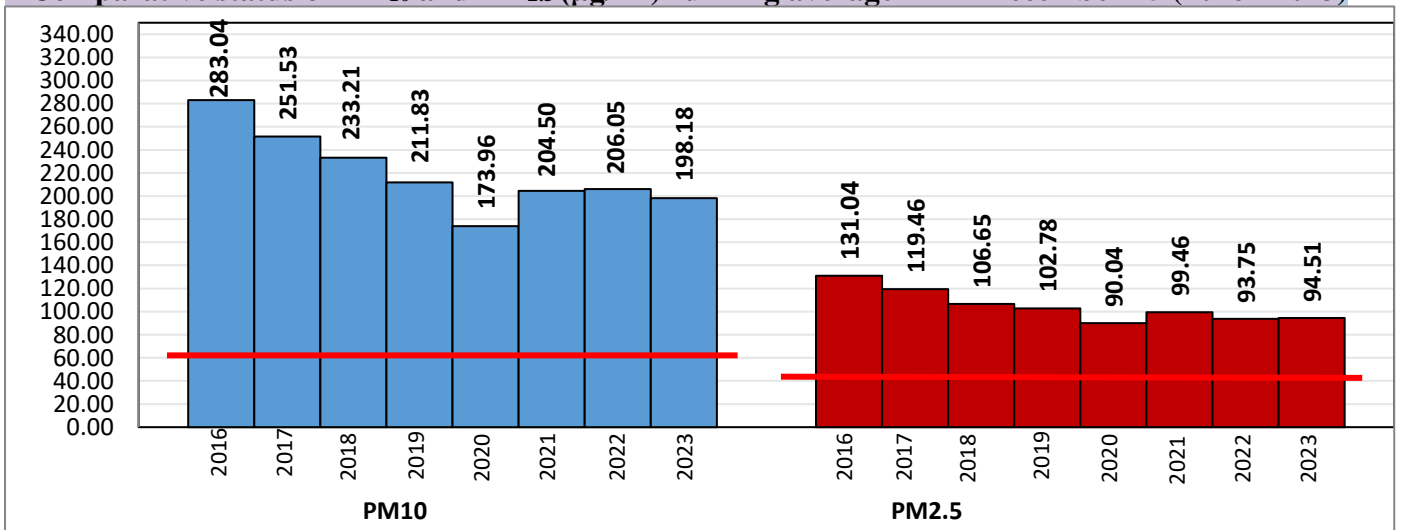

2023			2022			2021(Covid- Year)		
	Air Quality	AQI Value	Prominent Pollutant	Air Quality	AQI Value	Prominent Pollutant	Air Quality	AQI Value	Prominent Pollutant
Delhi	Very Poor	354 ↑	PM_{2.5}, PM₁₀	Poor	223 ↑	PM_{2.5}	Very Poor	368 ↑	PM₁₀, PM_{2.5}
Faridabad	Very Poor	318 ↑	PM₁₀, PM_{2.5}	Poor	204 ↑	PM₁₀, PM_{2.5}	Very Poor	334	PM₁₀, PM_{2.5}
Ghaziabad	Very Poor	316 ↑	PM_{2.5}, PM₁₀	Moderate	184 ↑	PM₁₀	Very Poor	326 ↑	PM_{2.5}
Greater Noida	Very Poor	350 ↑	PM_{2.5}, PM₁₀	Moderate	199 ↑	PM_{2.5}	Very Poor	308 ↑	PM_{2.5}
Gurugram	Poor	284 ↑	PM_{2.5}	Poor	252 ↑	PM_{2.5}	Very Poor	331 ↓	PM_{2.5}
Noida	Very Poor	330 ↑	PM₁₀, PM_{2.5}	Moderate	154 ↑	PM₁₀	Very Poor	314 ↑	PM₁₀, PM_{2.5}

*Data available for 37(2023), 36(2022), 35(2021) stations in Delhi today. # ↑, ↓ arrows indicate a decrease/increase as compared to the value on the previous day.

Comparative status of AQI - Delhi from 01 January to 16 December 2016-2023

Category	Year	2016	2017	2018	2019	2020	2021	2022	2023	2016	2017	2018	2019	2020	2021	2022	2023
	No. of days	339	350	350	350	351	350	350	350	2016	2017	2018	2019	2020	2021	2022	2023
Good (0-50)		0	2	0	2	4	1	3	1								
Satisfactory (51-100)		24	45	53	59	96	72	65	60	110	152	158	179	227	197	163	206
Moderate (101-200)		86	105	105	118	127	124	95	145								
Poor (201-300)		119	109	110	101	69	75	130	75								
Very Poor (301-400)		85	81	66	50	43	60	52	57	229	198	192	171	124	153	187	144
Severe (>401)		25	8	16	20	12	18	5	12								

Comparative status of PM₁₀ and PM_{2.5} (µg/m³) running average - Till December 15 (2016- 2023)

*Red line shows the annual average concentration standards for PM₁₀ and PM_{2.5}.

Daily Average of Particulates in Delhi (24 hourly average value; from 06:00am of 15.12.23 to 06:00 am of 16.12.23)

Date ↓ / parameter →	PM_{2.5} (µg/m³)	PM₁₀ (µg/m³)
15- December -2023	199 ↑	359 ↑