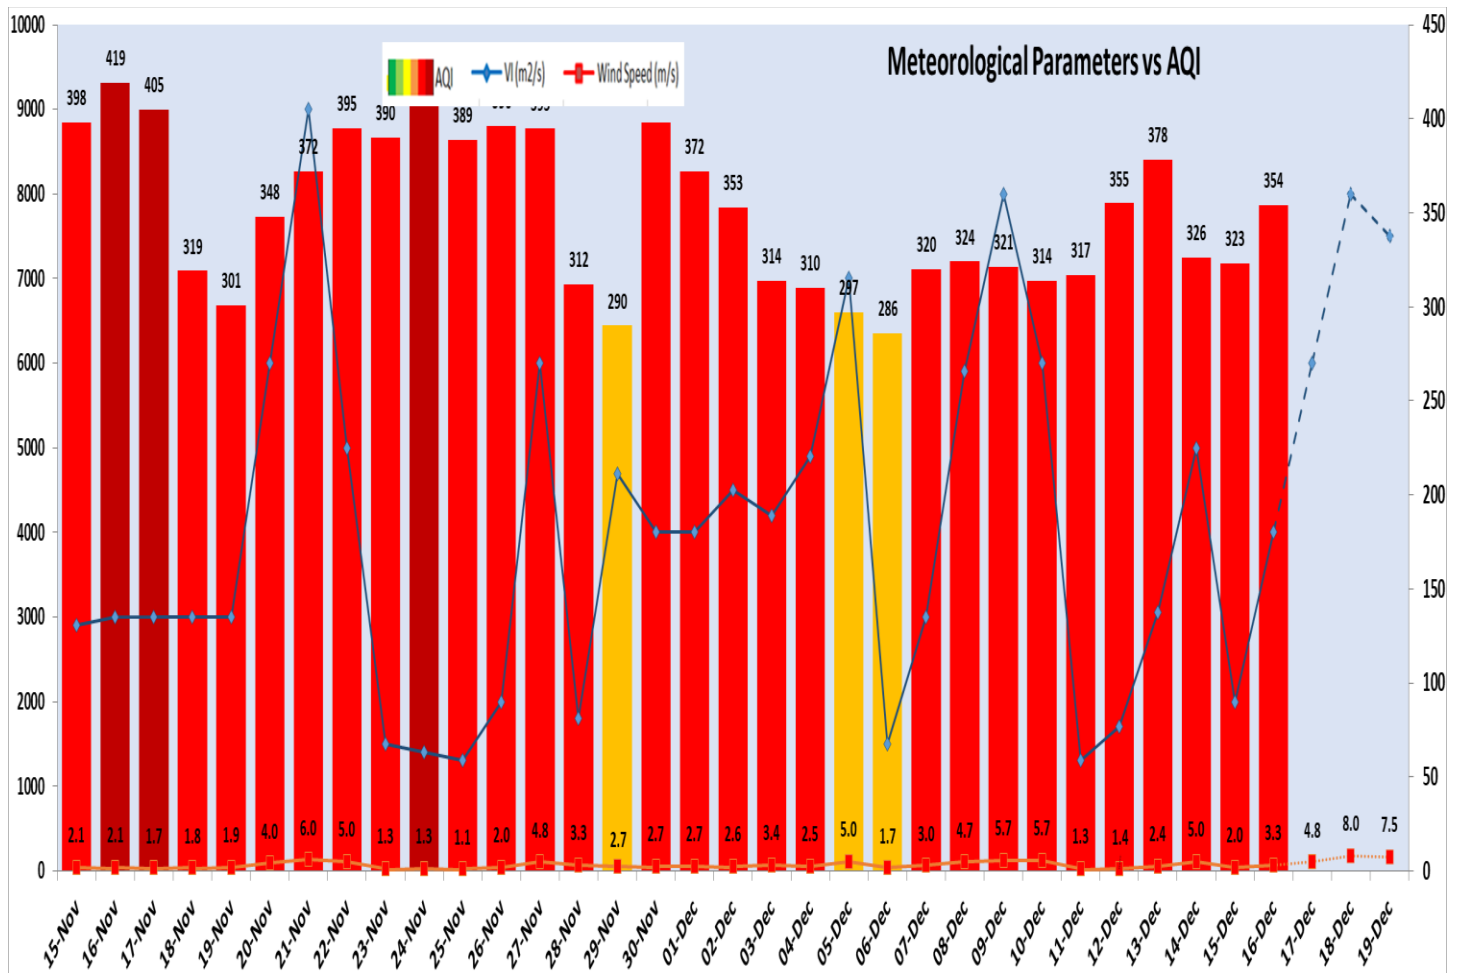

Forecast by IITM (Delhi):

	Dec 17, 2023	Dec 18, 2023	Dec 19, 2023
AQI Category	Very Poor	Very Poor	Very Poor

Wind Forecast for Delhi:

	Wind speed (at surface) in km/h		Wind speed (at 900 m) in km/h	Wind Direction	
	As per IMD (range)	As per windy.com (at 16:00 hrs.)	As per windy.com (at 16:00hrs)	As per IMD	As per windy.com at 900m
Dec 17. 2023	08 TO 10	9	17	NW	NW
Dec 18. 2023	15 TO 16	11	38	NW	NW
Dec 19. 2023	16 TO 10	12	40	NW	NW

Delhi Temperature in (°C)		
Date	Minimum	Maximum
13-12-2023	7.4	24.8
14-12-2023	6.2	24.6
15-12-2023	4.9	24.1
16-12-2023	5.5	25.4

▪ **Hotspots for Today**

City	Station Name	AQI value	Air Quality	Prominent Pollutant
Delhi	Wazirpur, Delhi - DPCC	421	Severe	PM ₁₀
	Jahangirpuri, Delhi - DPCC	419	Severe	PM _{2.5}
	Shadipur, Delhi - CPCB	415	Severe	PM ₁₀
	Vivek Vihar, Delhi - DPCC	401	Severe	PM _{2.5}
	Anand Vihar, Delhi - DPCC	398	Very Poor	PM _{2.5}
Faridabad	New Industrial Town, Faridabad - HSPCB	388	Very Poor	PM _{2.5}
	Sector 11, Faridabad - HSPCB	387	Very Poor	PM ₁₀
	Sector- 16A, Faridabad - HSPCB	337	Very Poor	PM _{2.5}
Gurugram	Sector-51, Gurugram - HSPCB	304	Very Poor	PM _{2.5}
	Teri Gram, Gurugram - HSPCB	302	Very Poor	PM _{2.5}
	Vikas Sadan, Gurugram - HSPCB	294	Poor	PM _{2.5}
Ghaziabad	Indirapuram, Ghaziabad - UPPCB	322	Very Poor	PM ₁₀
	Vasundhara, Ghaziabad - UPPCB	321	Very Poor	PM _{2.5}
	Loni, Ghaziabad - UPPCB	318	Very Poor	PM _{2.5}
Greater Noida	Knowledge Park - V, Greater Noida - UPPCB	367	Very Poor	PM ₁₀
Noida	Sector-116, Noida - UPPCB	349	Very Poor	PM _{2.5}
	Sector - 62, Noida - IMD	340	Very Poor	PM _{2.5}
	Sector - 125, Noida - UPPCB	336	Very Poor	PM ₁₀