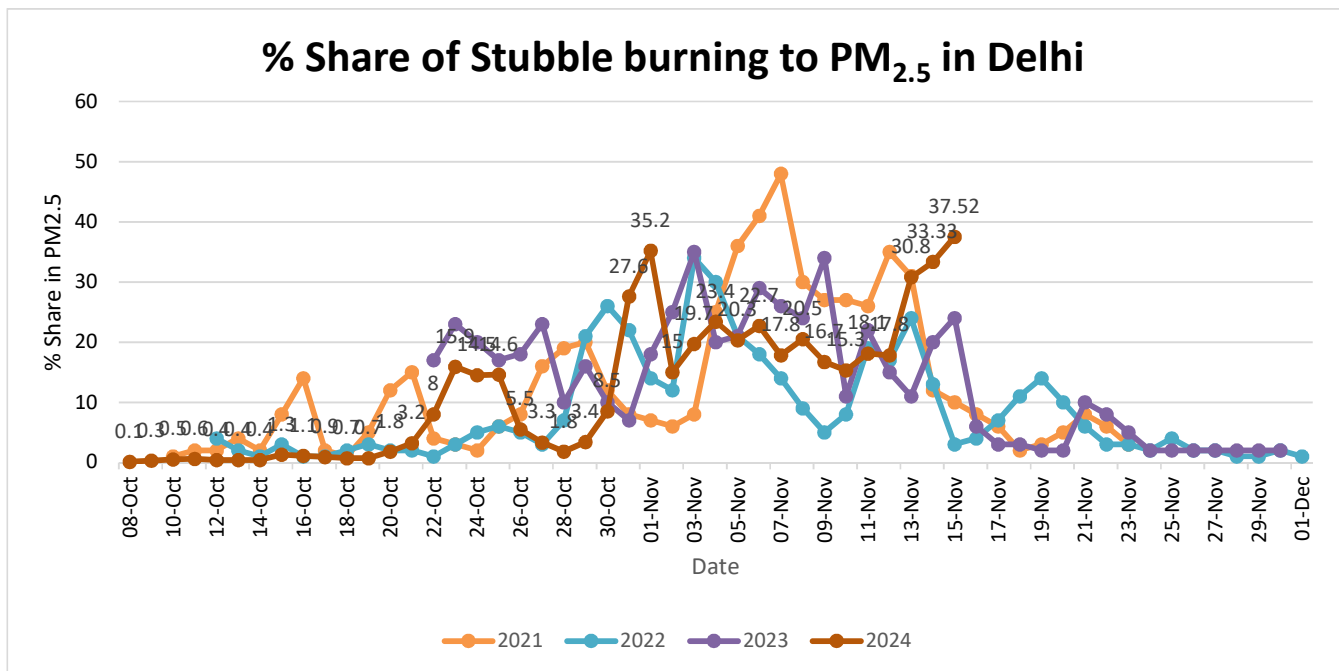

Hotspots for Today:		*Details given below	
Delhi	Shadipur, Jahangirpuri, Narela, Bawana, North Campus	Ghaziabad	Loni, Vasundhara
Faridabad	Sector 30	Greater Noida	Knowledge Park - V
Gurugram	NISE Gwal Pahari, Vikas Sadan	Noida	Sector – 62, Sector-1

Forecast by IITM(Delhi):			
	Nov 17, 2024	Nov 18, 2024	Nov 19, 2024
AQI Category	Very Poor	Very Poor	Very Poor

	Wind speed (at surface) in km/h		Wind speed (at 900 m) in km/h	Wind Direction		
	As per IMD (range)	As per windy.com (at 16:00 hrs.)	As per windy.com (at 16:00hrs)	As per IMD	As per windy.com at 900m	
	Nov 17, 2024	10-18	05	17	NNW/NW	NW
Nov 18, 2024	06-14	06	19	NW	NW	
Nov 19, 2024	06-12	05	19	NW	NW	

IMD Alert for Tomorrow (17.11.2024):

The air quality is likely to be in Very Poor category from 17.11.2024 to 19.11.2024. The predominant surface wind is likely to be coming from northnorthwest/northwest directions in Delhi with wind speed 10-18 kmph, smog/moderate fog is likely in the morning, smog/ shallow fog is likely in the evening/night and mainly clear sky on 17.11.2024. Ventilation index is likely to be 17800 m²/s.

Date	Punjab		Haryana	
	No. of AFE on the day	Total AFE since September 15	No. of AFE on the day	Total AFE since September 15
15.11.2024	238	7864	20	1055
15.11.2023	2544	30661	62	1940
15.11.2022	141	45464	21	3149

% Share of Stubble burning to PM_{2.5} in Delhi	
15.11.2024	*As per IITM, the impact of stubble burning is ~ 37.52 %