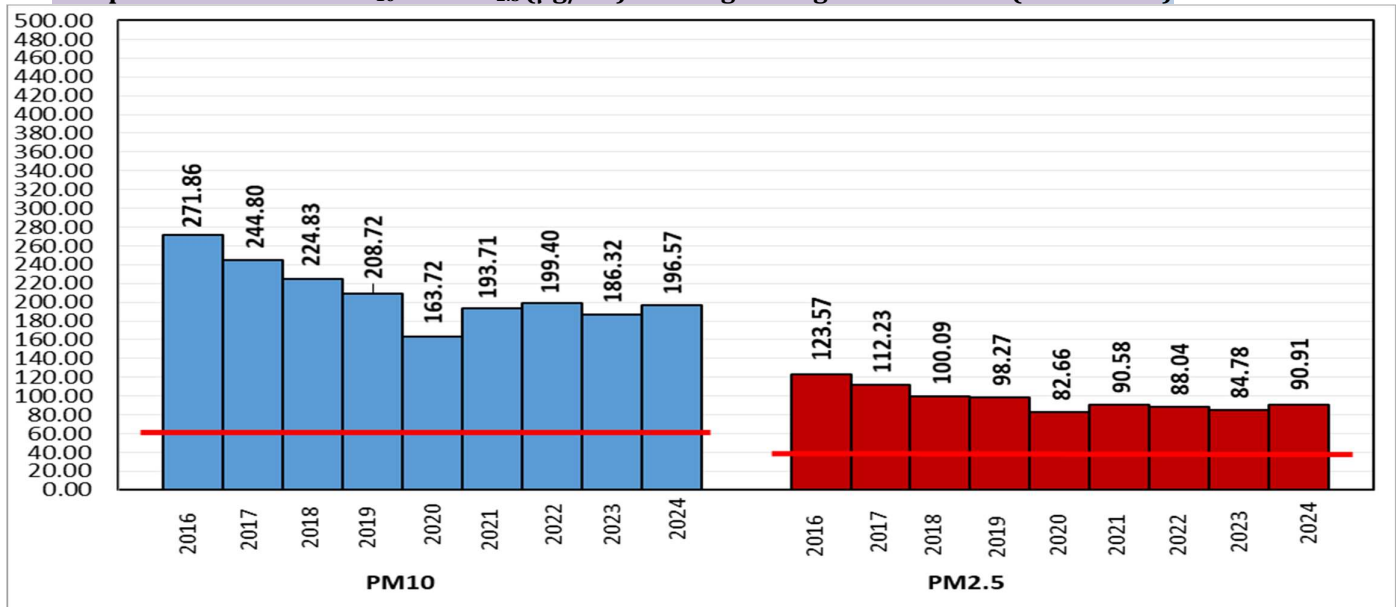

Dated – November 16, 2024

Current Air Quality Status:

Air Quality Index (AQI) (Average of past 24 hours at 4 PM) in comparison with last two years

	2024			2023			2022		
	Air Quality	AQI Value	Prominent Pollutant	Air Quality	AQI Value	Prominent Pollutant	Air Quality	AQI Value	Prominent Pollutant
Delhi	Severe	417↑	PM_{2.5}	Severe	419↑	PM_{2.5}	Poor	264↑	PM_{2.5}
Faridabad	Poor	255↓	PM_{2.5}	Severe	424↑	PM_{2.5}	Poor	266↑	PM_{2.5}
Ghaziabad	Very Poor	363↑	PM_{2.5}	Very Poor	376↓	PM₁₀, PM_{2.5}	Poor	218↑	PM_{2.5}
Greater Noida	Poor	287↑	PM₁₀	Very Poor	340↑	PM_{2.5}	Poor	234↑	PM₁₀
Gurugram	Very Poor	320↑	PM_{2.5}	Very Poor	363↑	PM_{2.5}	Poor	248↑	PM_{2.5}
Noida	Very Poor	328↑	PM_{2.5}	Very Poor	360↓	PM_{2.5}	Poor	220↑	PM_{2.5}

*Data available for 38(2024), 35(2023), 36(2022) stations in Delhi today. # ↑, ↓ arrows indicate a decrease/increase as compared to the value on the previous day.

Comparative status of AQI - Delhi from 01 January to 16 Nov 2016-2024

Category	Year	2016	2017	2018	2019	2020	2021	2022	2023	2024	2016	2017	2018	2019	2020	2021	2022	2023	2024	
	No. of days	309	320	320	320	321	320	320	320	321										
Good (0-50)		0	2	0	2	5	1	3	1	0										
Satisfactory (51-100)		23	45	53	57	95	72	65	60	66	110	149	158	175	224	197	160	206	201	
Moderate (101-200)		87	102	105	116	124	124	92	145	135										
Poor (201-300)		116	104	105	90	57	68	120	72	60										
Very Poor (301-400)		65	59	45	39	30	41	36	32	54	199	171	162	145	97	123	160	114	120	
Severe (>401)		18	8	12	16	10	14	4	10	6										

Comparative status of PM₁₀ and PM_{2.5} (µg/m³) running average - Till Nov 15 (2016-2024)

*Red line shows the annual average concentration standards for PM₁₀ and PM_{2.5}.

Daily Average of Particulates in Delhi (24 hourly average value; from 06:00am of 15.11.24 to 06:00 am of 16.11.24)

Date ↓ / parameter →	PM_{2.5} (µg/m³)	PM₁₀ (µg/m³)
15-Nov-2024	327↑	478↑