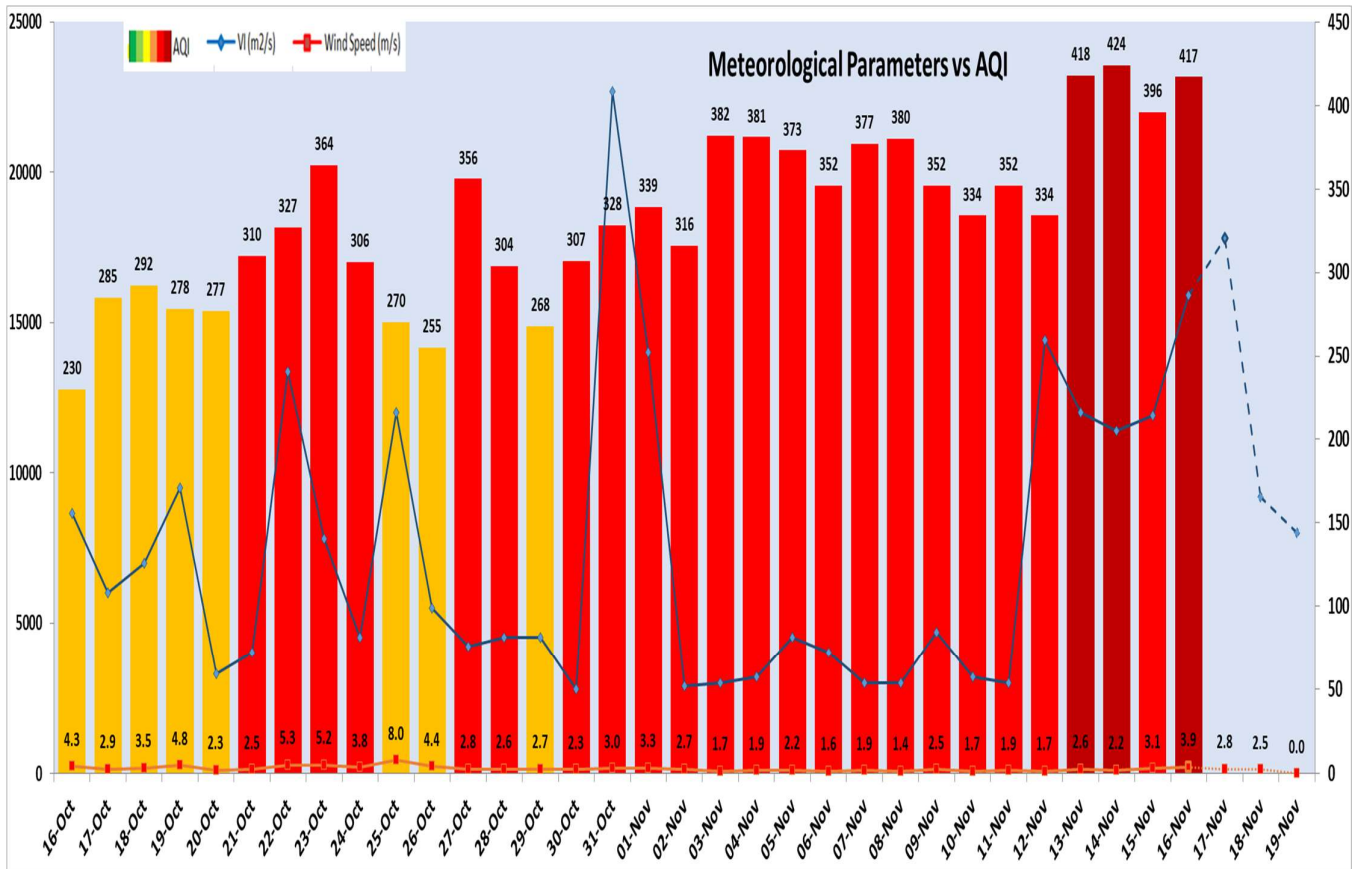

Delhi Temperature in (°C)*

Date	Minimum	Maximum
13-11-2024	17.0	32.8
14-11-2024	16.1	27.8
15-11-2024	15.6	29.4
16-11-2024	15.3	30.5

* Source – IMD (08:30 hrs.)

*Hotspots for Today

City	Station Name	AQI value	Air Quality	Prominent Pollutant
Delhi	Shadipur, Delhi - CPCB	459	Severe	PM_{2.5}
	Jahangirpuri, Delhi - DPCC	452	Severe	PM_{2.5}
	Narela, Delhi - DPCC	452	Severe	PM_{2.5}
	Bawana, Delhi - DPCC	448	Severe	PM_{2.5}
	North Campus, DU, Delhi - IMD	447	Severe	PM_{2.5}
Faridabad	Sector 30, Faridabad - HSPCB	295	Poor	PM_{2.5}
Gurugram	NISE Gwal Pahari, Gurugram - IMD	356	Very Poor	PM_{2.5}
	Vikas Sadan, Gurugram - HSPCB	354	Very Poor	PM_{2.5}
Ghaziabad	Loni, Ghaziabad - UPPCB	432	Severe	PM_{2.5}
	Vasundhara, Ghaziabad - UPPCB	408	Severe	PM_{2.5}
Greater Noida	Knowledge Park - V, Greater Noida - UPPCB	341	Very Poor	PM₁₀
Noida	Sector - 62, Noida - IMD	405	Severe	PM_{2.5}
	Sector-1, Noida - UPPCB	370	Very Poor	PM_{2.5}