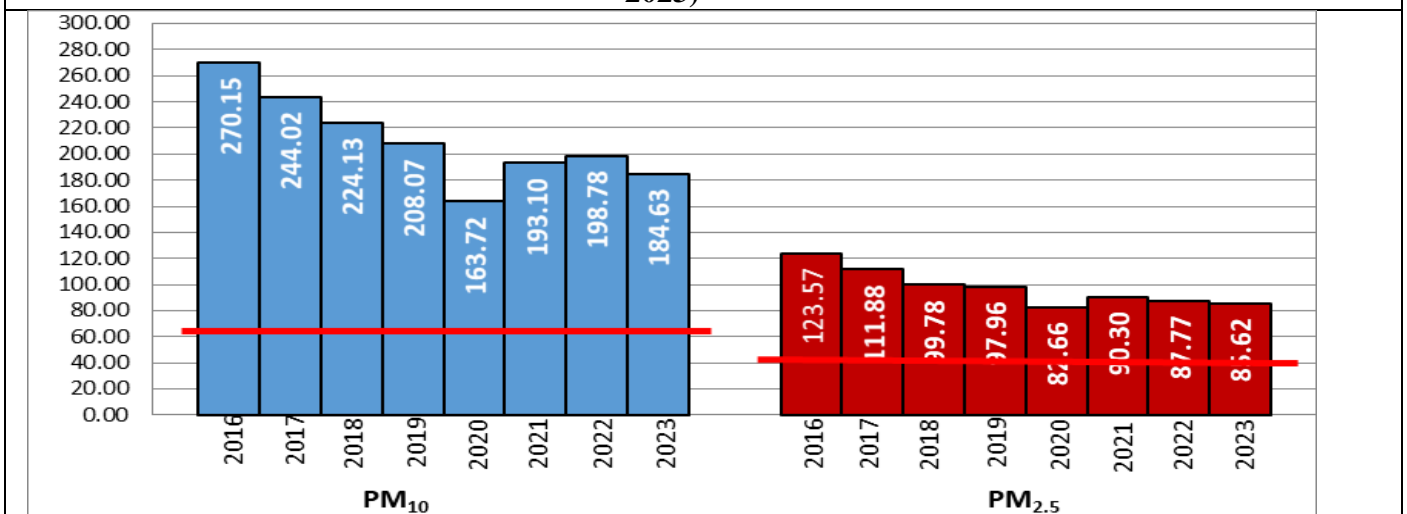

Current Air Quality Status:

Air Quality Index (AQI) (Average of past 24 hours at 4 PM) in comparison with last two years

	2023			2022			2021(Covid- Year)		
	Air Quality	AQI Value	Prominent Pollutant	Air Quality	AQI Value	Prominent Pollutant	Air Quality	AQI Value	Prominent Pollutant
Delhi	Severe	419 ↑	PM2.5	Poor	264 ↑	PM2.5	Severe	403 ↑	PM10, PM2.5
Faridabad	Severe	424 ↑	PM2.5	Poor	266 ↑	PM2.5	Very Poor	370 ↑	PM10, PM2.5
Ghaziabad	Very Poor	376 ↓	PM10, PM2.5	Poor	218 ↑	PM2.5	Very Poor	356 ↑	PM2.5
Greater Noida	Very Poor	340 ↑	PM2.5	Poor	234 ↑	PM10	Very Poor	361 ↑	PM2.5
Gurugram	Very Poor	363 ↑	PM2.5	Poor	248 ↑	PM2.5	Very Poor	369 ↑	PM2.5
Noida	Very Poor	355 ↓	PM2.5	Poor	220 ↑	PM2.5	Very Poor	397 ↑	PM10, PM2.5

*Data available for 35(2023), 36(2022), 38(2021) stations in Delhi today. # ↑, ↓ arrows indicate a decrease/increase as compared to the value on the previous day.

Comparative status of AQI - Delhi from 01 January to 16 November 2016-2023

Category	Year	2016	2017	2018	2019	2020	2021	2022	2023	2016	2017	2018	2019	2020	2021	2022	2023	
	No. of days	309	320	320	320	321	320	320	320									
Good (0-50)		0	2	0	2	4	1	3	1									
Satisfactory (51-100)		24	45	53	58	96	72	65	60	110	151	157	175	224	197	160	206	
Moderate (101-200)		86	104	104	115	124	124	92	145									
Poor (201-300)		116	102	104	90	57	69	120	72									
Very Poor (301-400)		65	60	47	39	30	40	36	32	199	169	163	145	97	123	160	114	
Severe (>401)		18	7	12	16	10	14	4	10									

Comparative status of PM₁₀ and PM_{2.5} (µg/m³) running average - Till November 15 (2016-2023)

*Red line shows the annual average concentration standards for PM10 and PM2.5.

Daily Average of Particulates in Delhi

Date ↓ / parameter →	PM_{2.5} (µg/m³)	PM₁₀ (µg/m³)
15- November -2023	261 ↑	379 ↑