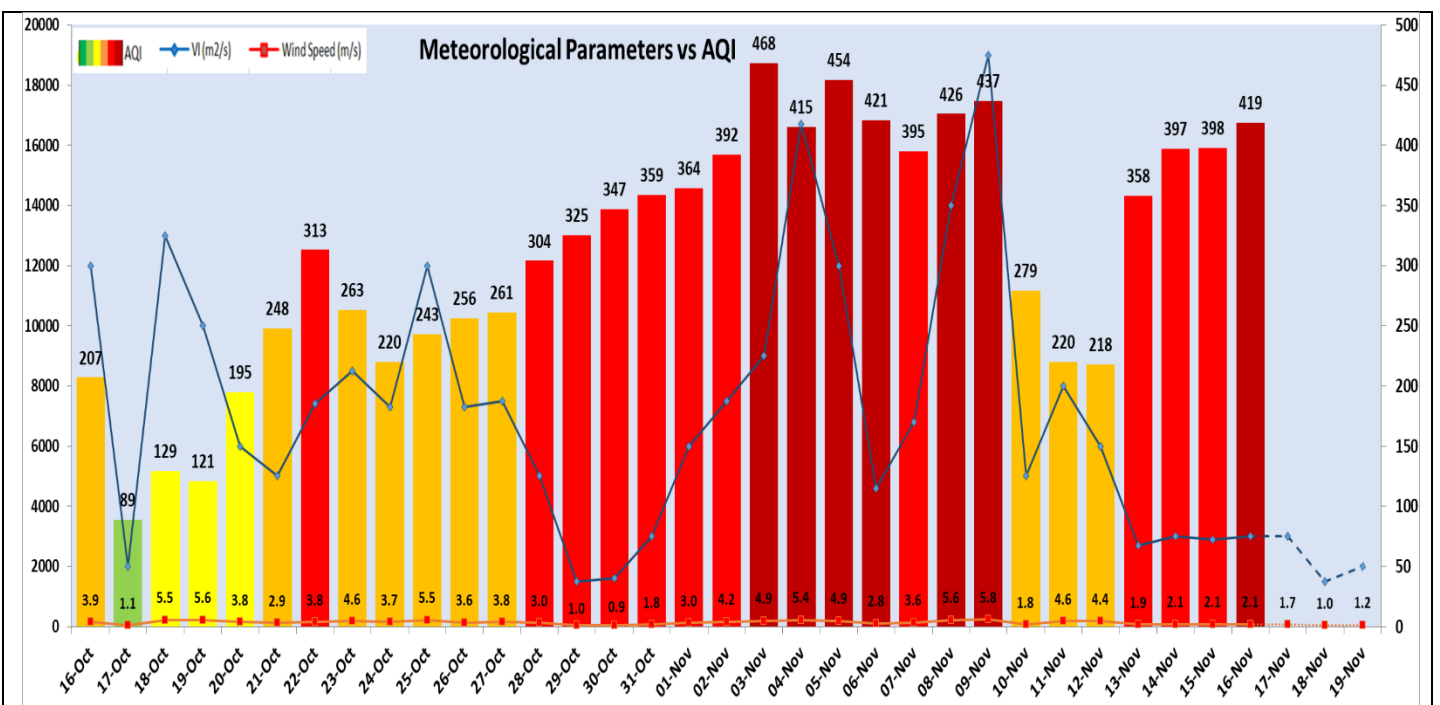

Hotspots for Today:

*Details given below

Delhi	Mundka, Bawana, Jahangirpuri, Nehru Nagar, Punjabi Bagh	Ghaziabad	Indirapuram , Vasundhara
Faridabad	New Industrial Town	Greater Noida	Knowledge Park -III
Gurugram	Sector-51	Noida	Sector – 62, Sector – 1

Forecast by IITM (Delhi):

	Nov 17, 2023	Nov 18, 2023	Nov 19, 2023
AQI Category	Very Poor	Very Poor	Very Poor

Wind Forecast for Delhi:

	Wind speed (at surface) in km/h		Wind speed (at 900 m) in km/h	Wind Direction	
	As per IMD (range)	As per windy.com (at 16:00 hrs.)	As per windy.com (at 16:00hrs)	As per IMD	As per windy.com at 900m
Nov 17. 2023	04	02	07	NE	NE
Nov 18. 2023	04	02	04	NE	E
Nov 19. 2023	04	01	03	E/SE	SE

IMD Alert for Tomorrow (17.11.2023):

The air quality is likely to remain in Very Poor category from 17.11.2023 to 19.11.2023. The predominant surface wind is likely to be coming from Northeast directions in Delhi with wind speed 04 kmph during noon hours and remain calm during morning/evening and night, mainly clear sky and shallow to moderate fog in the morning on 17.11.2023. Ventilation index is likely to be 3000 m²/s.

Active Fire Events (AFE):

Date	Punjab		Haryana	
	Nos. on the day	Total since September 15	Nos. on the day	Total since September 15
15.11.2023	2544	30661	62	1940
15.11.2022	141	45464	21	3149
15.11.2021	1761	67165	129	5724

*As per IITM, the impact of stubble burning is ~24% ↑