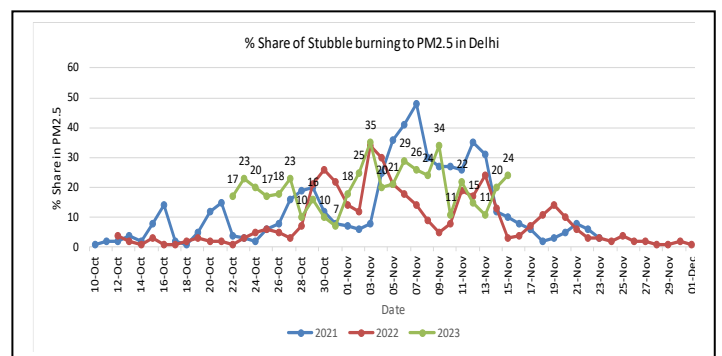

Hotspots for Today:

*Details given below

Delhi	Mundka, Bawana, Jahangirpuri, Nehru Nagar, Punjabi Bagh	Ghaziabad	Indirapuram , Vasundhara
Faridabad	New Industrial Town	Greater Noida	Knowledge Park -III
Gurugram	Sector-51	Noida	Sector – 62, Sector – 1

Forecast by IITM (Delhi):

	Nov 17, 2023	Nov 18, 2023	Nov 19, 2023
AQI Category	Very Poor	Very Poor	Very Poor

Wind Forecast for Delhi:

	Wind speed (at surface) in km/h		Wind speed (at 900 m) in km/h	Wind Direction	
	As per IMD (range)	As per windy.com (at 16:00 hrs.)	As per windy.com (at 16:00hrs)	As per IMD	As per windy.com at 900m
Nov 17. 2023	04	02	07	NE	NE
Nov 18. 2023	04	02	04	NE	E
Nov 19. 2023	04	01	03	E/SE	SE

IMD Alert for Tomorrow (17.11.2023):

The air quality is likely to remain in Very Poor category from 17.11.2023 to 19.11.2023. The predominant surface wind is likely to be coming from Northeast directions in Delhi with wind speed 04 kmph during noon hours and remain calm during morning/evening and night, mainly clear sky and shallow to moderate fog in the morning on 17.11.2023. Ventilation index is likely to be 3000 m²/s.

Active Fire Events (AFE):

Date	Punjab		Haryana	
	Nos. on the day	Total since September 15	Nos. on the day	Total since September 15
15.11.2023	2544	30661	62	1940
15.11.2022	141	45464	21	3149
15.11.2021	1761	67165	129	5724

*As per IITM, the impact of stubble burning is ~24% ↑